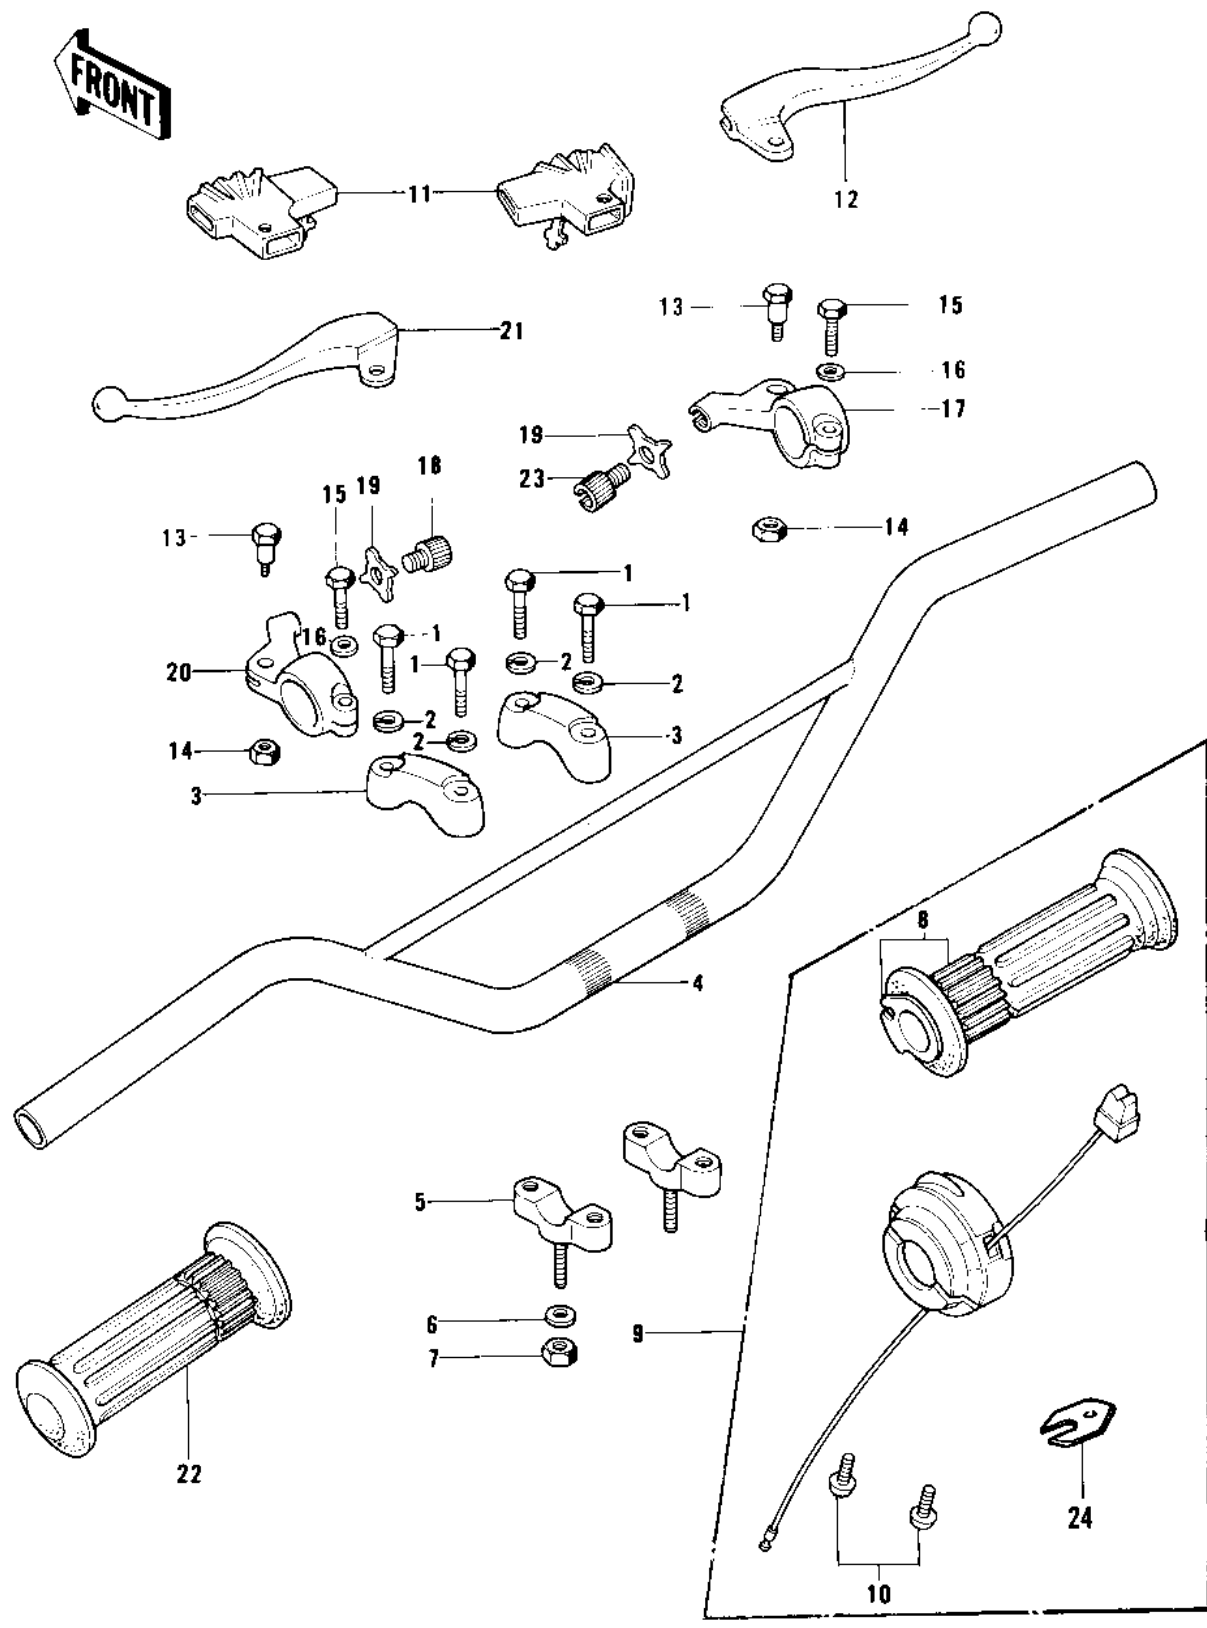

1977 KD100-M2 PARTS DIAGRAM

HANDLEBAR

1977 KD100-M2 PARTS LIST

HANDLEBAR

ITEM NAME	PART NUMBER	QUANTITY
BOLT 8X38 (Ref # 1)	92001-1405	
WASHER SPRING 8MM (Ref # 2)	461F0800	
HOLDER UPPER HANDLEBAR (Ref # 3)	46012-004	
HANDLEBAR (Ref # 4)	46004-024	
HOLDER,HANDLEBAR,BUFF (Ref # 5)	46012-002-80	
WASHER SPRING 10MM (Ref # 6)	461F1000	
NUT,10MM (Ref # 7)	314B1000	
GRIP ASSY,THROTTLE (Ref # 8)	46019-039	
CASE ASSY,R.H (Ref # 9)	46018-047	
SCREW-PAN-CROS,5X25 (Ref # 10)	220B0525	
BOOTS,LEVER HOLDER (Ref # 11)	49006-1017	
LEVER FRONT BRAKE (Ref # 12)	46058-004	
BOLT,HEX HEAD,5X22 (Ref # 13)	92007-046	
NUT-LOCK,5MM (Ref # 14)	92019-014	
BOLT, HEX HEAD 6X22 (Ref # 15)	110N0622	
BOLT HEX HEAD 6X25 (Ref # 15)	110N0625	
WASHER PLAIN 6MM (Ref # 16)	411B0600	
HOLDER-FR BRAKE LEVER (Ref # 17)	46060-006	
SCREW,CABLE ADJUST (Ref # 18)	46055-009	
SCREW CABLE ADJUST (Ref # 18)	46055-003	
NUT-LOCK (Ref # 19)	46056-005	
HOLDER,CLUTCH LEVER (Ref # 20)	46094-010	
HOLDER,CL LEVER,F.BLK (Ref # 20)	46094-015-21	
LEVER-CLUTCH (Ref # 21)	46092-015	
RUBBER,L.H GRIP (Ref # 22)	46075-029	
SCREW,CABLE ADJUST (Ref # 23)	46055-009	
SCREW,CABLE ADJUST (Ref # 23)	46055-010	
HOLDER,CONTROL (Ref # 24)	46037-024	