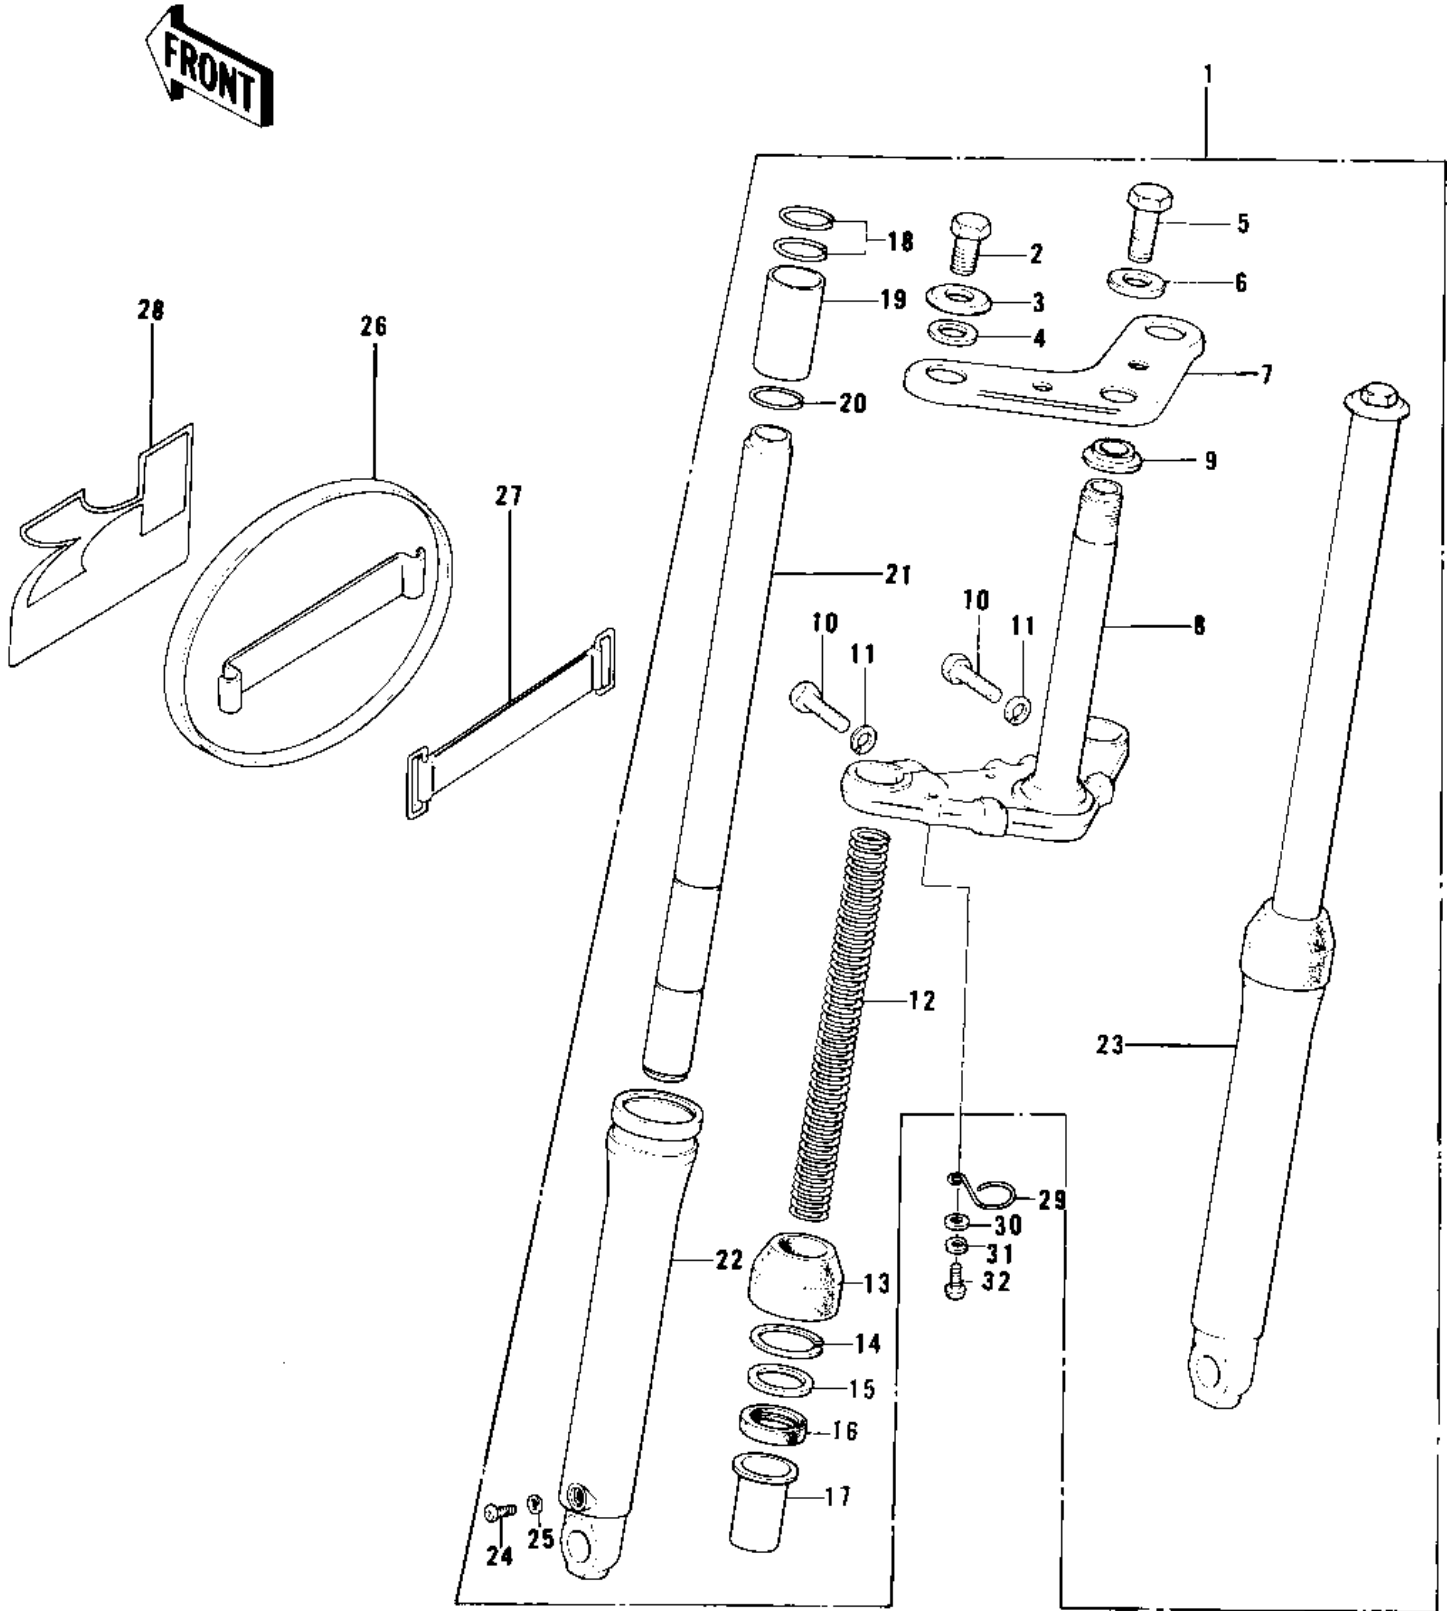

# 1977 KD100-M2 PARTS DIAGRAM

FRONT FORK

# 1977 KD100-M2 PARTS LIST

## FRONT FORK

ITEM NAME	PART NUMBER	QUANTITY
FORK-FRONT (Ref # 1)	44001-161	
BOLT (Ref # 2)	92001-1742	
WASHER (Ref # 3)	92022-1381	
GASKET,FORK TOP BOLT (Ref # 4)	44045-053	
BOLT,HEX HEAD 10X35 (Ref # 5)	92001-1252	
WASHER (Ref # 6)	92022-1381	
HEAD,STEERING (Ref # 7)	44039-056	
STEM,STEERING (Ref # 8)	44037-069	
CONE LOWER BEARING (Ref # 9)	92047-004	
BOLT,HEX HEAD 10X35 (Ref # 10)	92001-1252	
WASHER SPRING 10MM (Ref # 11)	461F1000	
SPRING,FORK INNER (Ref # 12)	44026-051	
DUST SHIELD,FORK (Ref # 13)	44010-024	
CIRCLIP,40MM (Ref # 14)	44044-016	
WASHER,FORK OUTER TUB (Ref # 15)	44043-054	
SEAL-OIL,OUTER TUBE (Ref # 16)	92049-1075	
GUIDE,FORK INNER TUBE (Ref # 17)	44015-016	
RING,INNER TUBE GUIDE (Ref # 18)	44020-003	
PISTON,FORK (Ref # 19)	44018-007	
CIRCLIP,FORK PISTON (Ref # 20)	44044-017	
TUBE,FORK INNER (Ref # 21)	44013-051	
TUBE,LH,FORK OUTER (Ref # 22)	44005-052	
TUBE,RH,FORK OUTER (Ref # 23)	44006-050	
SCREW PAN HEAD 4X6 (Ref # 24)	220B0406	
GASKET,FORK DRAIN PLG (Ref # 25)	44045-046	
PLATE,FRONT NUMBER (Ref # 26)	58029-025	
BAND BATTERY (Ref # 27)	92072-006	
EMBLEM,NUMBER PLATE (Ref # 28)	56018-243	
CLAMP-CABLE (Ref # 29)	92037-046	

## FRONT FORK

ITEM NAME	PART NUMBER	QUANTITY
WASHER PLAIN 6MM (Ref # 30)	411B0600	
WASHER SPRING 6MM (Ref # 31)	461F0600	
BOLT-UPSET,6X12 (Ref # 32)	112G0612	