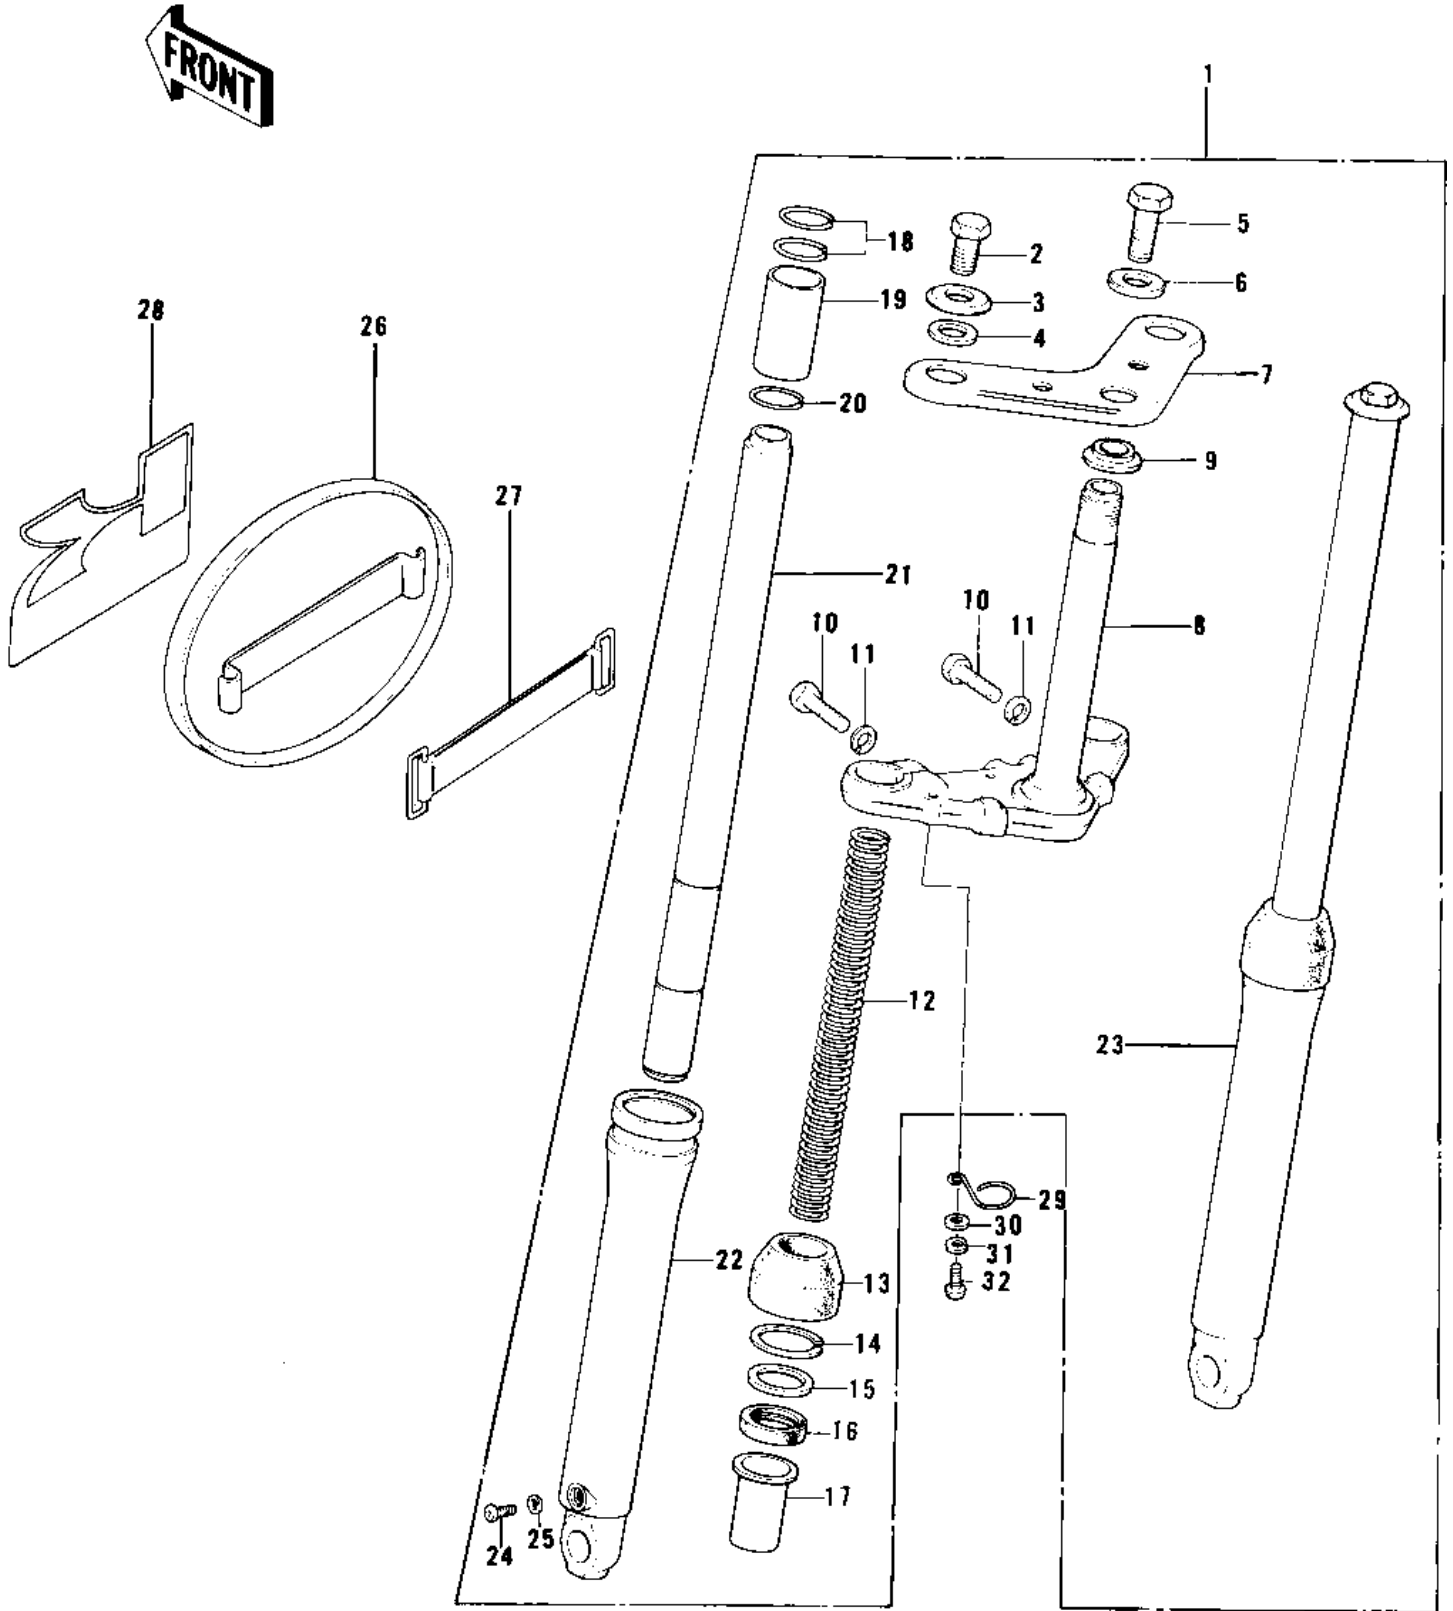

# 1978 KD100-M3 PARTS DIAGRAM

FRONT FORK

# 1978 KD100-M3 PARTS LIST

## FRONT FORK

ITEM NAME	PART NUMBER	QUANTITY
FORK-FRONT (Ref # 1)	44001-161	
BOLT (Ref # 2)	92001-1742	
WASHER (Ref # 3)	92022-1381	
GASKET,FORK TOP BOLT (Ref # 4)	44045-053	
BOLT,HEX HEAD 10X35 (Ref # 5)	92001-1252	
WASHER (Ref # 6)	92022-1381	
HEAD,STEERING (Ref # 7)	44039-056	
STEM,STEERING (Ref # 8)	44037-069	
CONE LOWER BEARING (Ref # 9)	92047-004	
BOLT,HEX HEAD 10X35 (Ref # 10)	92001-1252	
WASHER SPRING 10MM (Ref # 11)	461F1000	
SPRING,FORK INNER (Ref # 12)	44026-051	
DUST SHIELD,FORK (Ref # 13)	44010-024	
CIRCLIP,40MM (Ref # 14)	44044-016	
WASHER,FORK OUTER TUB (Ref # 15)	44043-054	
SEAL-OIL,OUTER TUBE (Ref # 16)	92049-1075	
GUIDE,FORK INNER TUBE (Ref # 17)	44015-016	
RING,INNER TUBE GUIDE (Ref # 18)	44020-003	
PISTON,FORK (Ref # 19)	44018-007	
CIRCLIP,FORK PISTON (Ref # 20)	44044-017	
TUBE,FORK INNER (Ref # 21)	44013-051	
TUBE,LH,FORK OUTER (Ref # 22)	44005-052	
TUBE,RH,FORK OUTER (Ref # 23)	44006-050	
SCREW PAN HEAD 4X6 (Ref # 24)	220B0406	
GASKET,FORK DRAIN PLG (Ref # 25)	44045-046	
PLATE,FRONT NUMBER (Ref # 26)	58029-025	
BAND BATTERY (Ref # 27)	92072-006	
EMBLEM,NUMBER PLATE (Ref # 28)	56018-243	
CLAMP-CABLE (Ref # 29)	92037-046	

## FRONT FORK

ITEM NAME	PART NUMBER	QUANTITY
WASHER PLAIN 6MM (Ref # 30)	411B0600	
WASHER SPRING 6MM (Ref # 31)	461F0600	
BOLT-UPSET,6X12 (Ref # 32)	112G0612	