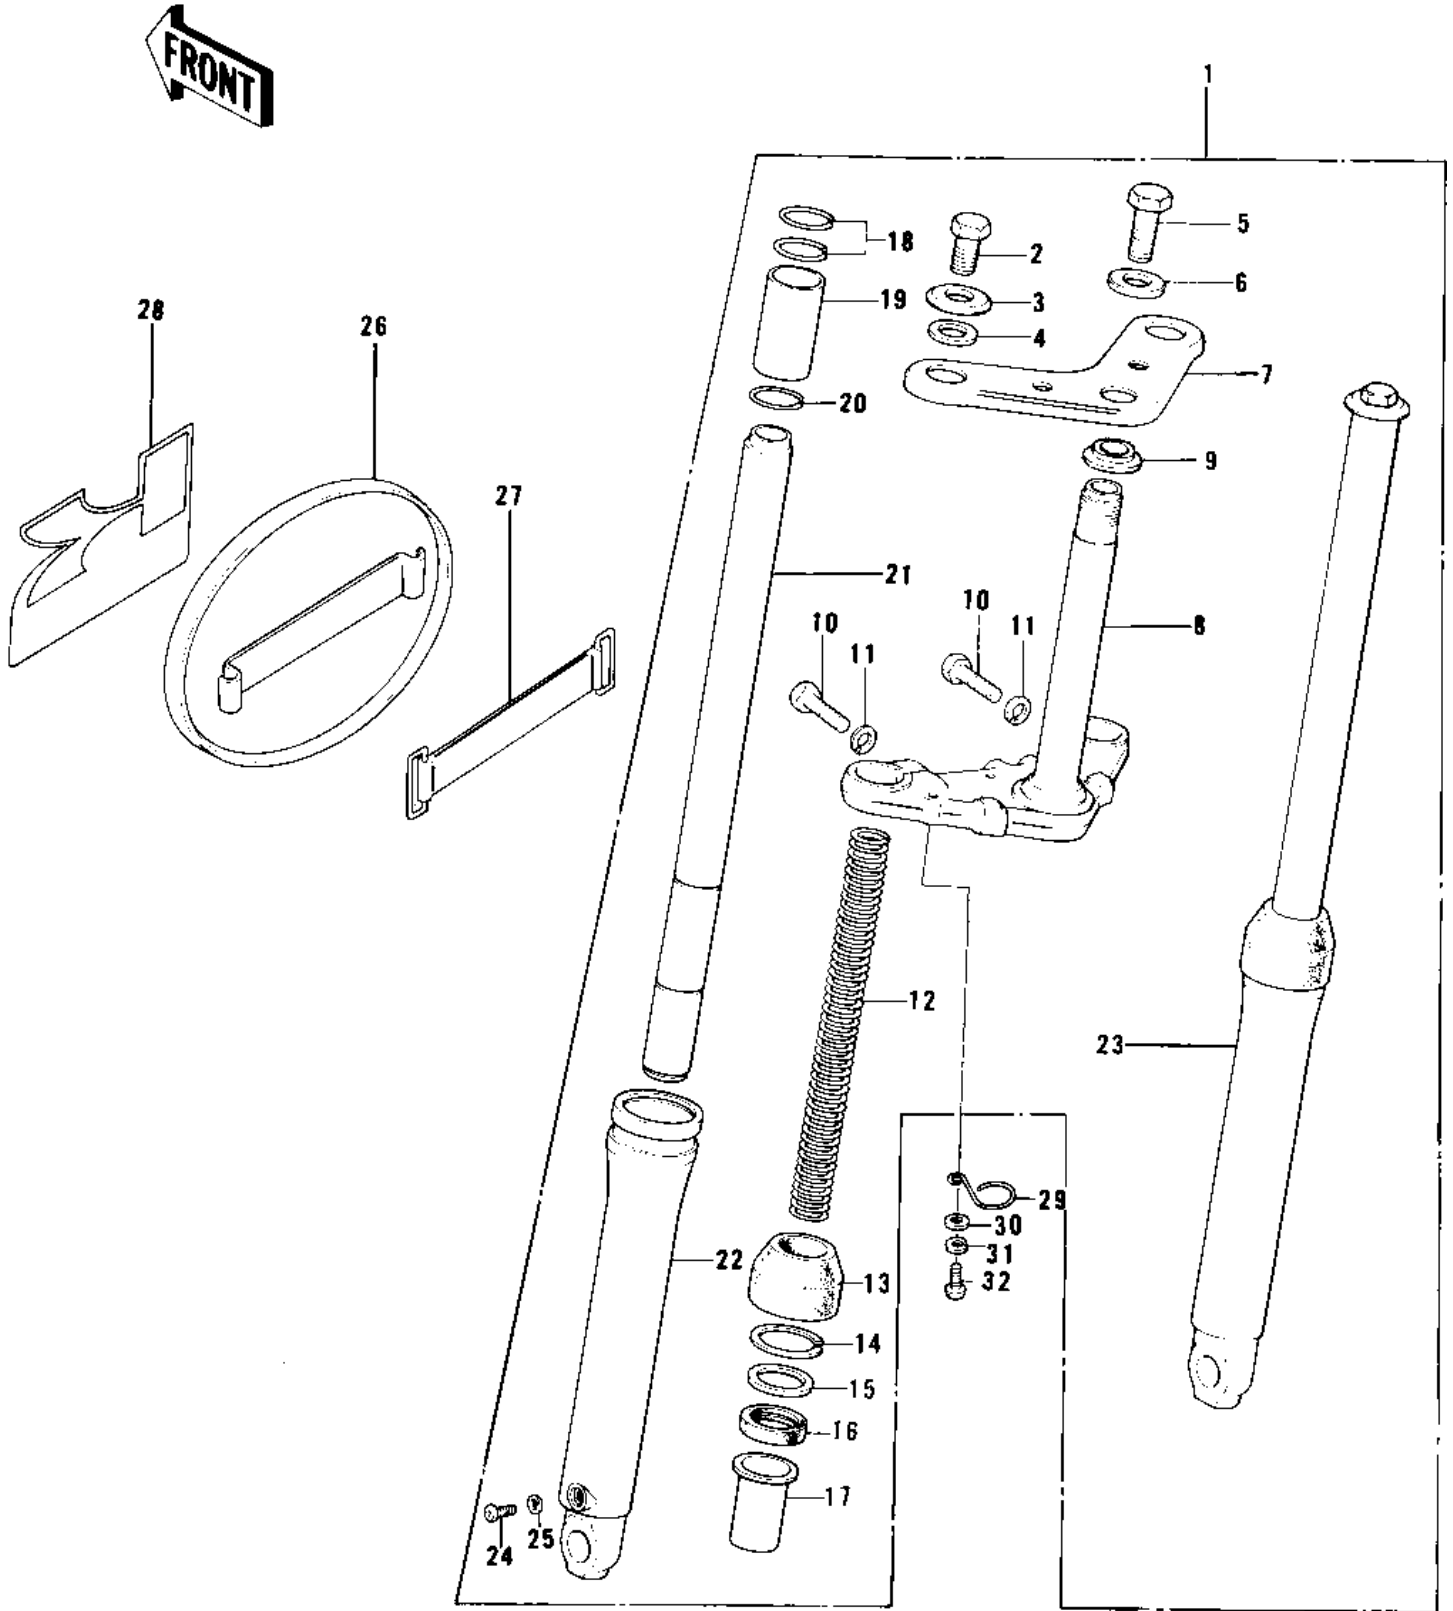

# 1979 KD100-M4 PARTS DIAGRAM

FRONT FORK

# 1979 KD100-M4 PARTS LIST

## FRONT FORK

ITEM NAME	PART NUMBER	QUANTITY
FORK-FRONT (Ref # 1)	44001-161	
BOLT (Ref # 2)	92001-1742	
WASHER (Ref # 3)	92022-1381	
GASKET,FORK TOP BOLT (Ref # 4)	44045-053	
BOLT,HEX HEAD 10X35 (Ref # 5)	92001-1252	
WASHER (Ref # 6)	92022-1381	
HEAD,STEERING (Ref # 7)	44039-056	
STEM,STEERING (Ref # 8)	44037-069	
CONE LOWER BEARING (Ref # 9)	92047-004	
BOLT,HEX HEAD 10X35 (Ref # 10)	92001-1252	
WASHER SPRING 10MM (Ref # 11)	461F1000	
SPRING,FORK INNER (Ref # 12)	44026-051	
DUST SHIELD,FORK (Ref # 13)	44010-024	
CIRCLIP,40MM (Ref # 14)	44044-016	
WASHER,FORK OUTER TUB (Ref # 15)	44043-054	
SEAL-OIL,OUTER TUBE (Ref # 16)	92049-1075	
GUIDE,FORK INNER TUBE (Ref # 17)	44015-016	
RING,INNER TUBE GUIDE (Ref # 18)	44020-003	
PISTON,FORK (Ref # 19)	44018-007	
CIRCLIP,FORK PISTON (Ref # 20)	44044-017	
TUBE,FORK INNER (Ref # 21)	44013-051	
TUBE,LH,FORK OUTER (Ref # 22)	44005-052	
TUBE,RH,FORK OUTER (Ref # 23)	44006-050	
SCREW PAN HEAD 4X6 (Ref # 24)	220B0406	
GASKET,FORK DRAIN PLG (Ref # 25)	44045-046	
PLATE,FRONT NUMBER (Ref # 26)	58029-025	
BAND BATTERY (Ref # 27)	92072-006	
EMBLEM,NUMBER PLATE (Ref # 28)	56018-243	
CLAMP-CABLE (Ref # 29)	92037-046	

## FRONT FORK

ITEM NAME	PART NUMBER	QUANTITY
WASHER PLAIN 6MM (Ref # 30)	411B0600	
WASHER SPRING 6MM (Ref # 31)	461F0600	
BOLT-UPSET,6X12 (Ref # 32)	112G0612	