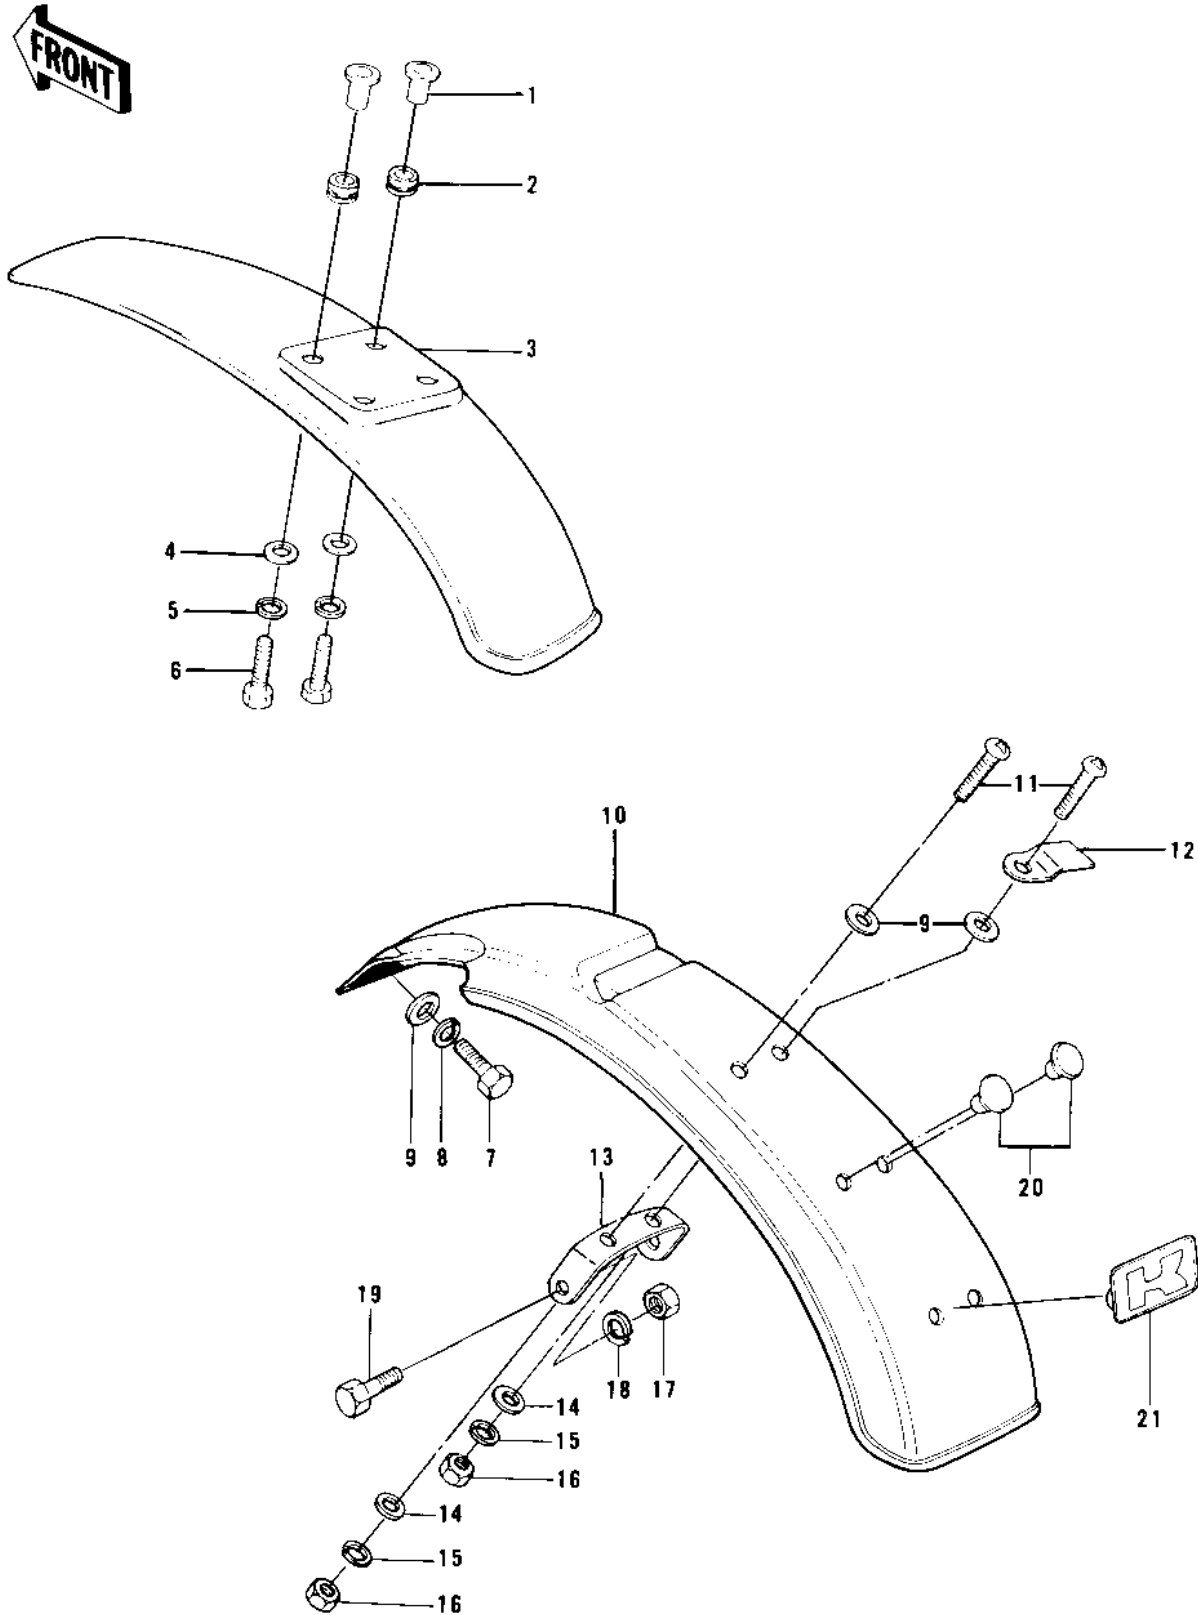

1979 KD100-M4 PARTS DIAGRAM

FENDERS

1979 KD100-M4 PARTS LIST

FENDERS

ITEM NAME	PART NUMBER	QUANTITY
COLLAR (Ref # 1)	92027-153	
DAMPER RUBBER (Ref # 2)	92075-103	
FENDER-FR,BLACK (Ref # 3)	35004-080-10	
FENDER-FR,BLACK (Ref # 3)	35004-109-6Z	
FENDER-FR,WHITE (Ref # 3)	35004-109-6V	
FENDER-FR,TANGERINE (Ref # 3)	35004-109-6M	
FENDER-FR,F.RED (Ref # 3)	35004-109-6L	
WASHER 6.5X20X1.6T (Ref # 4)	92022-125	
WASHER SPRING 6MM (Ref # 5)	461F0600	
BOLT-UPSET (Ref # 6)	112G0618	
BOLT-UPSET 6X14 (Ref # 7)	112B0614	
WASHER SPRING 6MM (Ref # 8)	461F0600	
WASHER 6.5X20X1.6T (Ref # 9)	92022-125	
FENDER,REAR,BLACK (Ref # 10)	35022-094-10	
FENDER-RR,BLACK (Ref # 10)	35022-162-6Z	
FENDER-RR,WHITE (Ref # 10)	35022-162-6V	
FENDER-RR,TANGERINE (Ref # 10)	35022-162-6M	
FENDER-RR,F.RED (Ref # 10)	35022-162-6L	
SCREW PAN HEAD 6X16 (Ref # 11)	220B0616	
CLAMP CABLE (Ref # 12)	92037-020	
BRACKET,REAR FENDER (Ref # 13)	35025-025	
WASHER PLAIN 6MM (Ref # 14)	411B0600	
WASHER SPRING 6MM (Ref # 15)	461F0600	
NUT 6MM (Ref # 16)	311B0600	
NUT-HEX-FINE,12MM (Ref # 17)	315B1200	
WASHER SPRING 12MM (Ref # 18)	461F1200	
BOLT,HEX HEAD,12X26 (Ref # 19)	113B1226A	
PLUG,RR FENDR RUBBER (Ref # 20)	92074-034	
PLUG,RR FENDR RUBBER (Ref # 21)	92074-033	