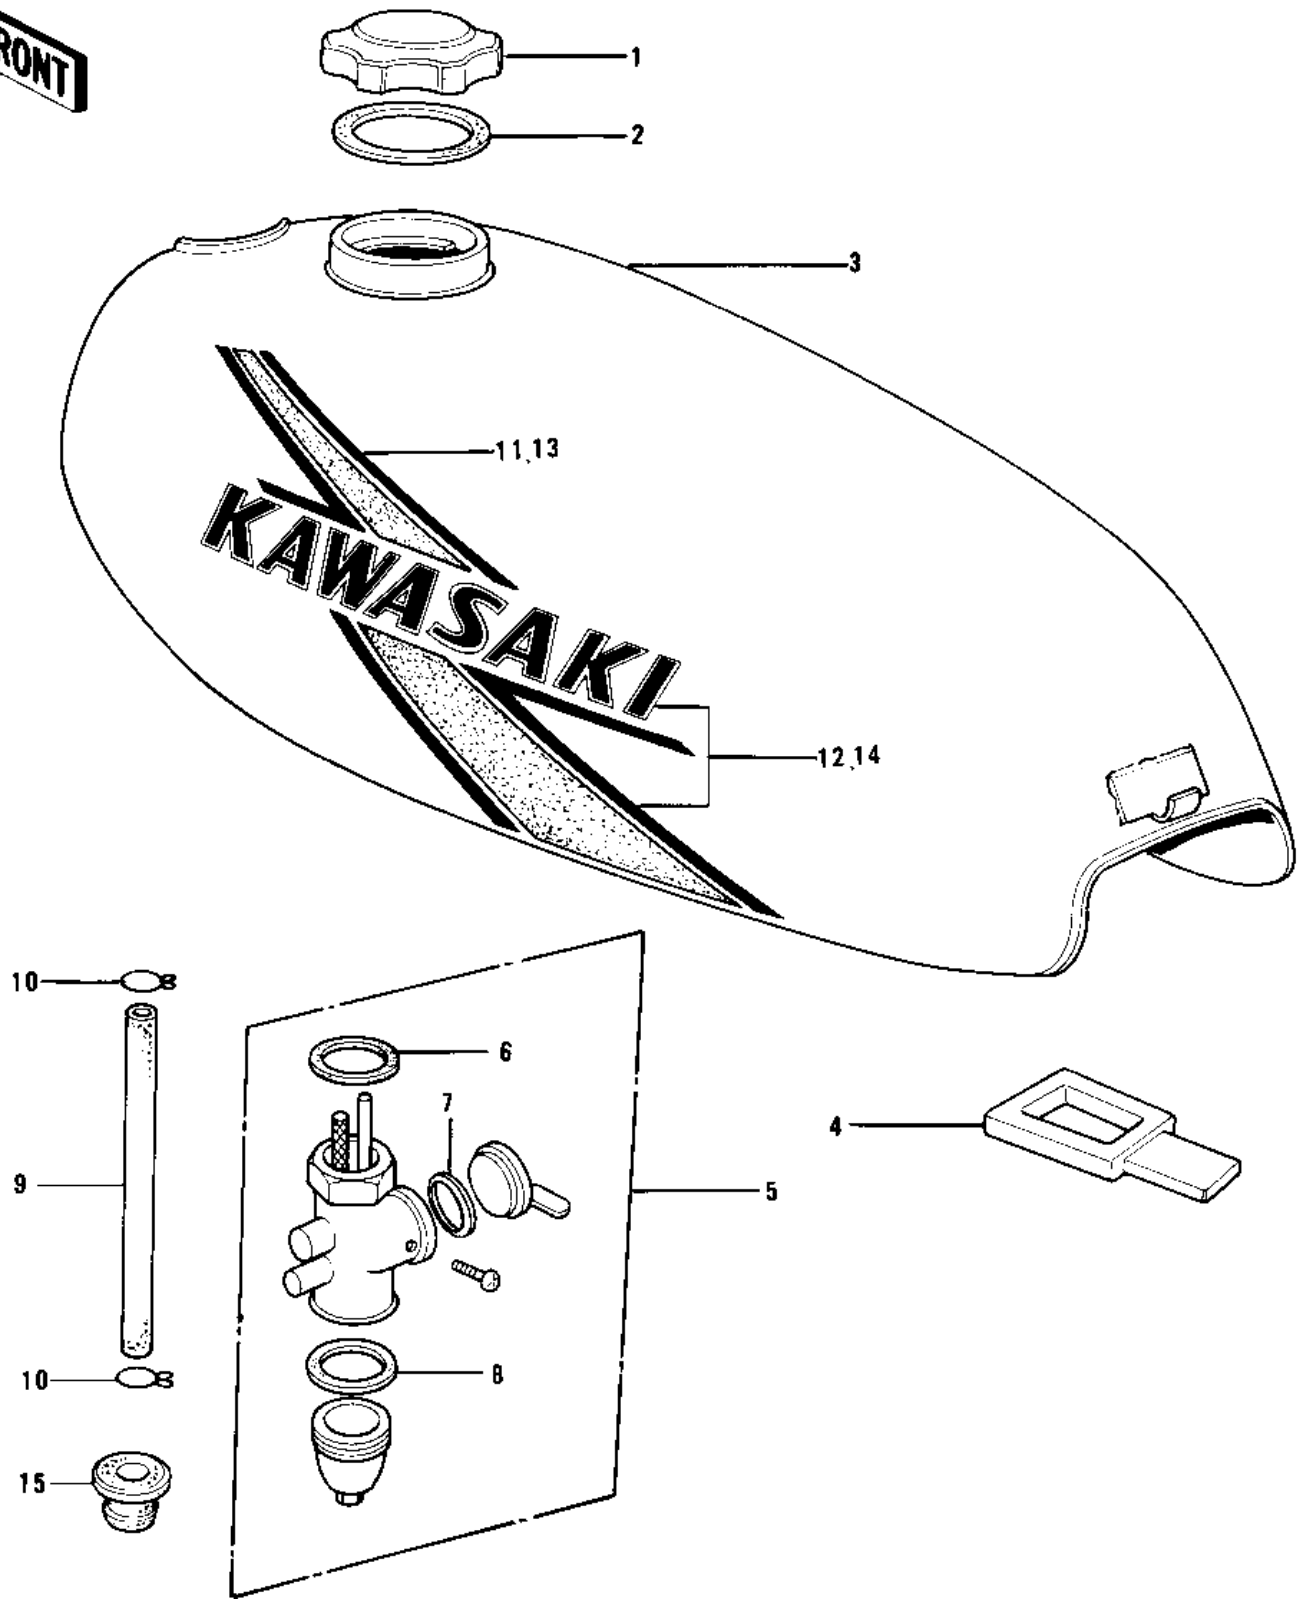

1976 KD100-M1 PARTS DIAGRAM

FUEL TANK

*
1C

1976 KD100-M1 PARTS LIST

FUEL TANK

ITEM NAME	PART NUMBER	QUANTITY
CAP,FUEL TANK (Ref # 1)	51048-1013	1
GASKET,FUEL TANK CAP (Ref # 2)	51059-011	1
TANK-FUEL,SILVER (Ref # 3)	51001-088-4E	1
TANK-FUEL,QUICK SILVR (Ref # 3)	51001-119-4E	1
TANK-FUEL,LIME GREEN (Ref # 3)	51001-088-7F	1
TANK-FUEL,TANGERINE (Ref # 3)	51001-088-B2	1
TANK-FUEL,F.RED (Ref # 3)	51001-088-B1	1
BAND-FUEL TANK (Ref # 4)	92072-036	1
TAP-ASSY,FUEL (Ref # 5)	51023-1123	1
GASKET,FUEL TAP JOINT (Ref # 6)	11009-1567	1
'O' RING FUEL COCK (Ref # 7)	92065-062	1
GASKET FUEL COCK CUP (Ref # 8)	51037-008	1
PIPE-OIL (Ref # 9)	92059-072	1
CLAMP FUEL PIPE (Ref # 10)	92037-010	2
DECAL,FUEL TANK,L.H (Ref # 11)	56027-346-SP	1
DECAL,L.H.FL TANK UPR (Ref # 11)	56029-066-SP	1
DECAL,FUEL TANK,L.H (Ref # 12)	56027-347-SP	1
DECAL,L.H.FL TANK LOW (Ref # 12)	56029-067-SP	1
DECAL,FUEL TANK,R.H (Ref # 13)	56027-348-SP	1
DECAL,R.H.FL TANK UPR (Ref # 13)	56029-068-SP	1
DECAL,FUEL TANK,R.H (Ref # 14)	56027-349-SP	1
DECAL,R.H.FL TANK LOW (Ref # 14)	56029-069-SP	1
GROMMET PIPE (Ref # 15)	92071-038	1