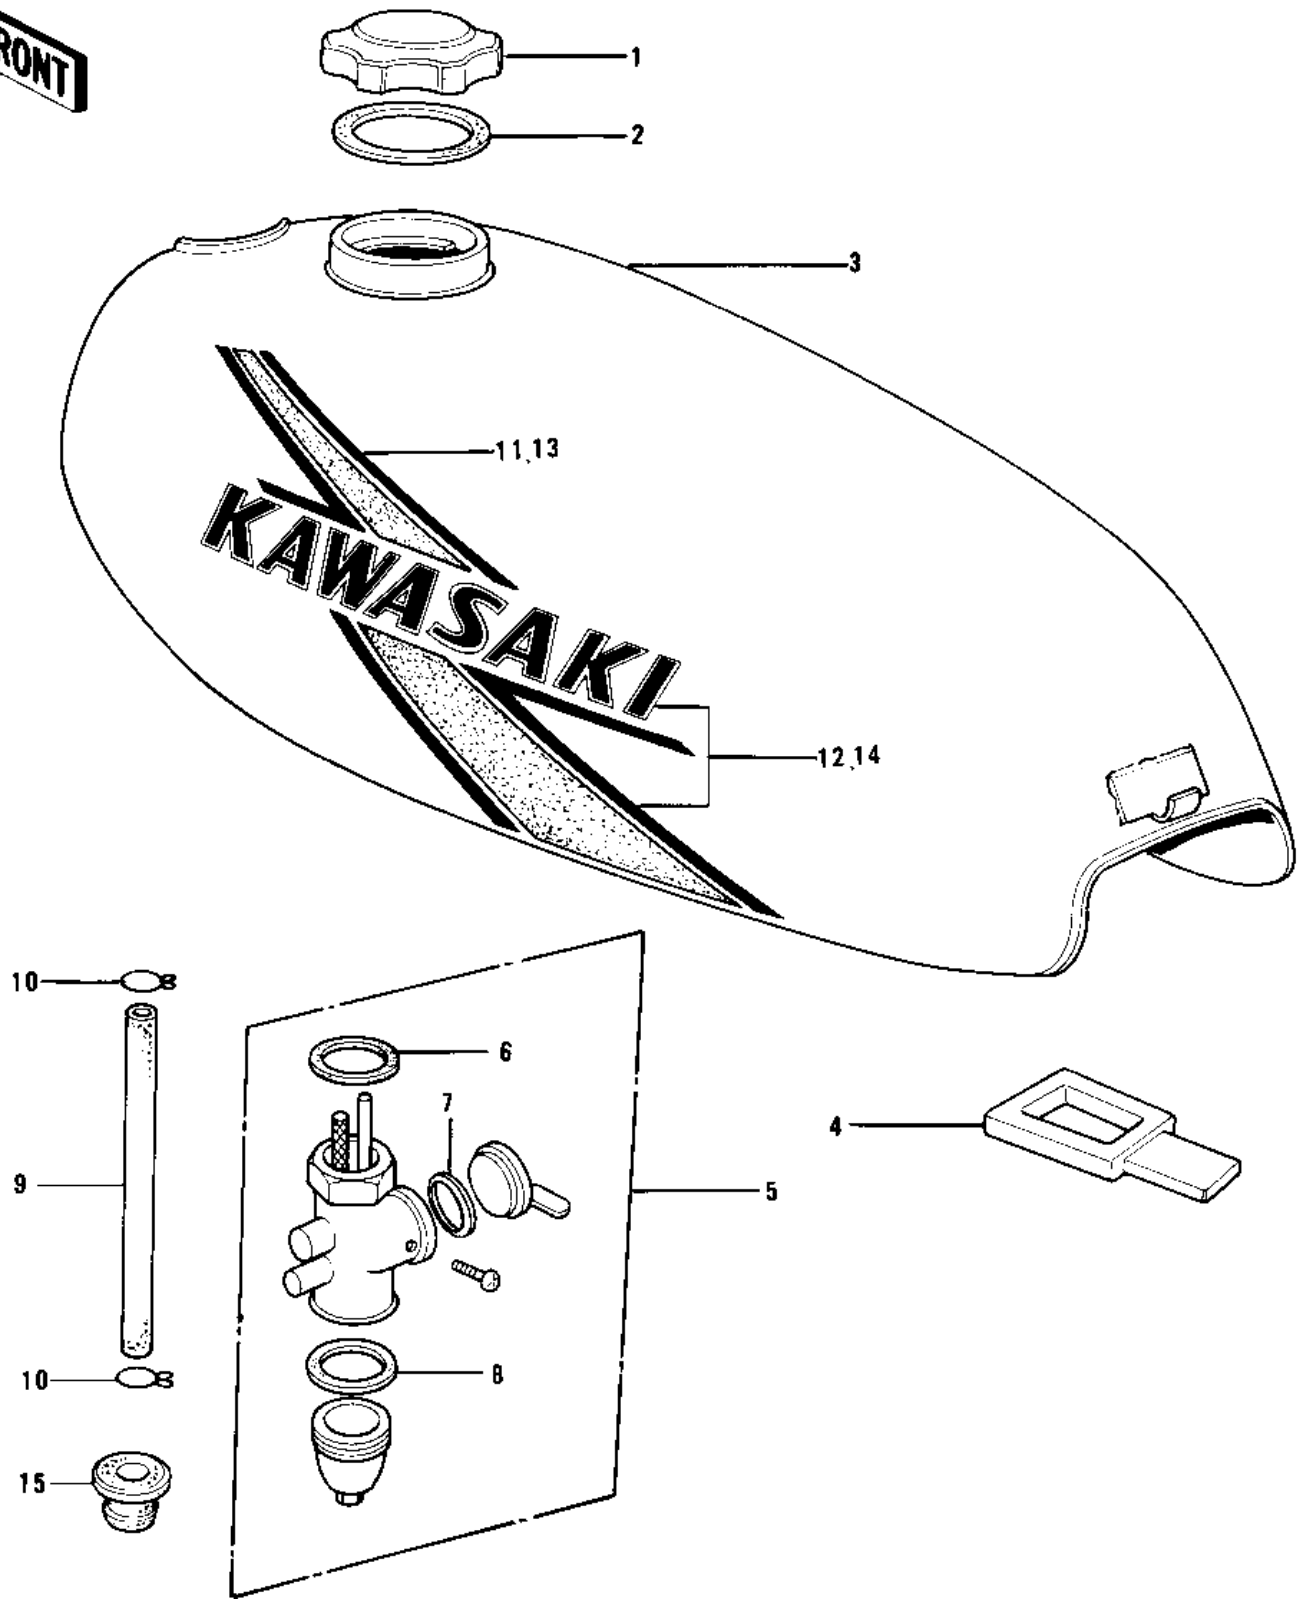

# 1978 KD100-M3 PARTS DIAGRAM

FUEL TANK

\*  
1C

# 1978 KD100-M3 PARTS LIST

## FUEL TANK

ITEM NAME	PART NUMBER	QUANTITY
CAP,FUEL TANK (Ref # 1)	51048-1013	
GASKET,FUEL TANK CAP (Ref # 2)	51059-011	
TANK-FUEL,SILVER (Ref # 3)	51001-088-4E	
TANK-FUEL,QUICK SILVR (Ref # 3)	51001-119-4E	
TANK-FUEL,LIME GREEN (Ref # 3)	51001-088-7F	
TANK-FUEL,TANGERINE (Ref # 3)	51001-088-B2	
TANK-FUEL,F.RED (Ref # 3)	51001-088-B1	
BAND-FUEL TANK (Ref # 4)	92072-036	
TAP-ASSY,FUEL (Ref # 5)	51023-1123	
GASKET,FUEL TAP JOINT (Ref # 6)	11009-1567	
'O' RING FUEL COCK (Ref # 7)	92065-062	
GASKET FUEL COCK CUP (Ref # 8)	51037-008	
PIPE-OIL (Ref # 9)	92059-072	
CLAMP FUEL PIPE (Ref # 10)	92037-010	
DECAL,FUEL TANK,L.H (Ref # 11)	56027-346-SP	
DECAL,L.H.FL TANK UPR (Ref # 11)	56029-066-SP	
DECAL,FUEL TANK,L.H (Ref # 12)	56027-347-SP	
DECAL,L.H.FL TANK LOW (Ref # 12)	56029-067-SP	
DECAL,FUEL TANK,R.H (Ref # 13)	56027-348-SP	
DECAL,R.H.FL TANK UPR (Ref # 13)	56029-068-SP	
DECAL,FUEL TANK,R.H (Ref # 14)	56027-349-SP	
DECAL,R.H.FL TANK LOW (Ref # 14)	56029-069-SP	
GROMMET PIPE (Ref # 15)	92071-038	