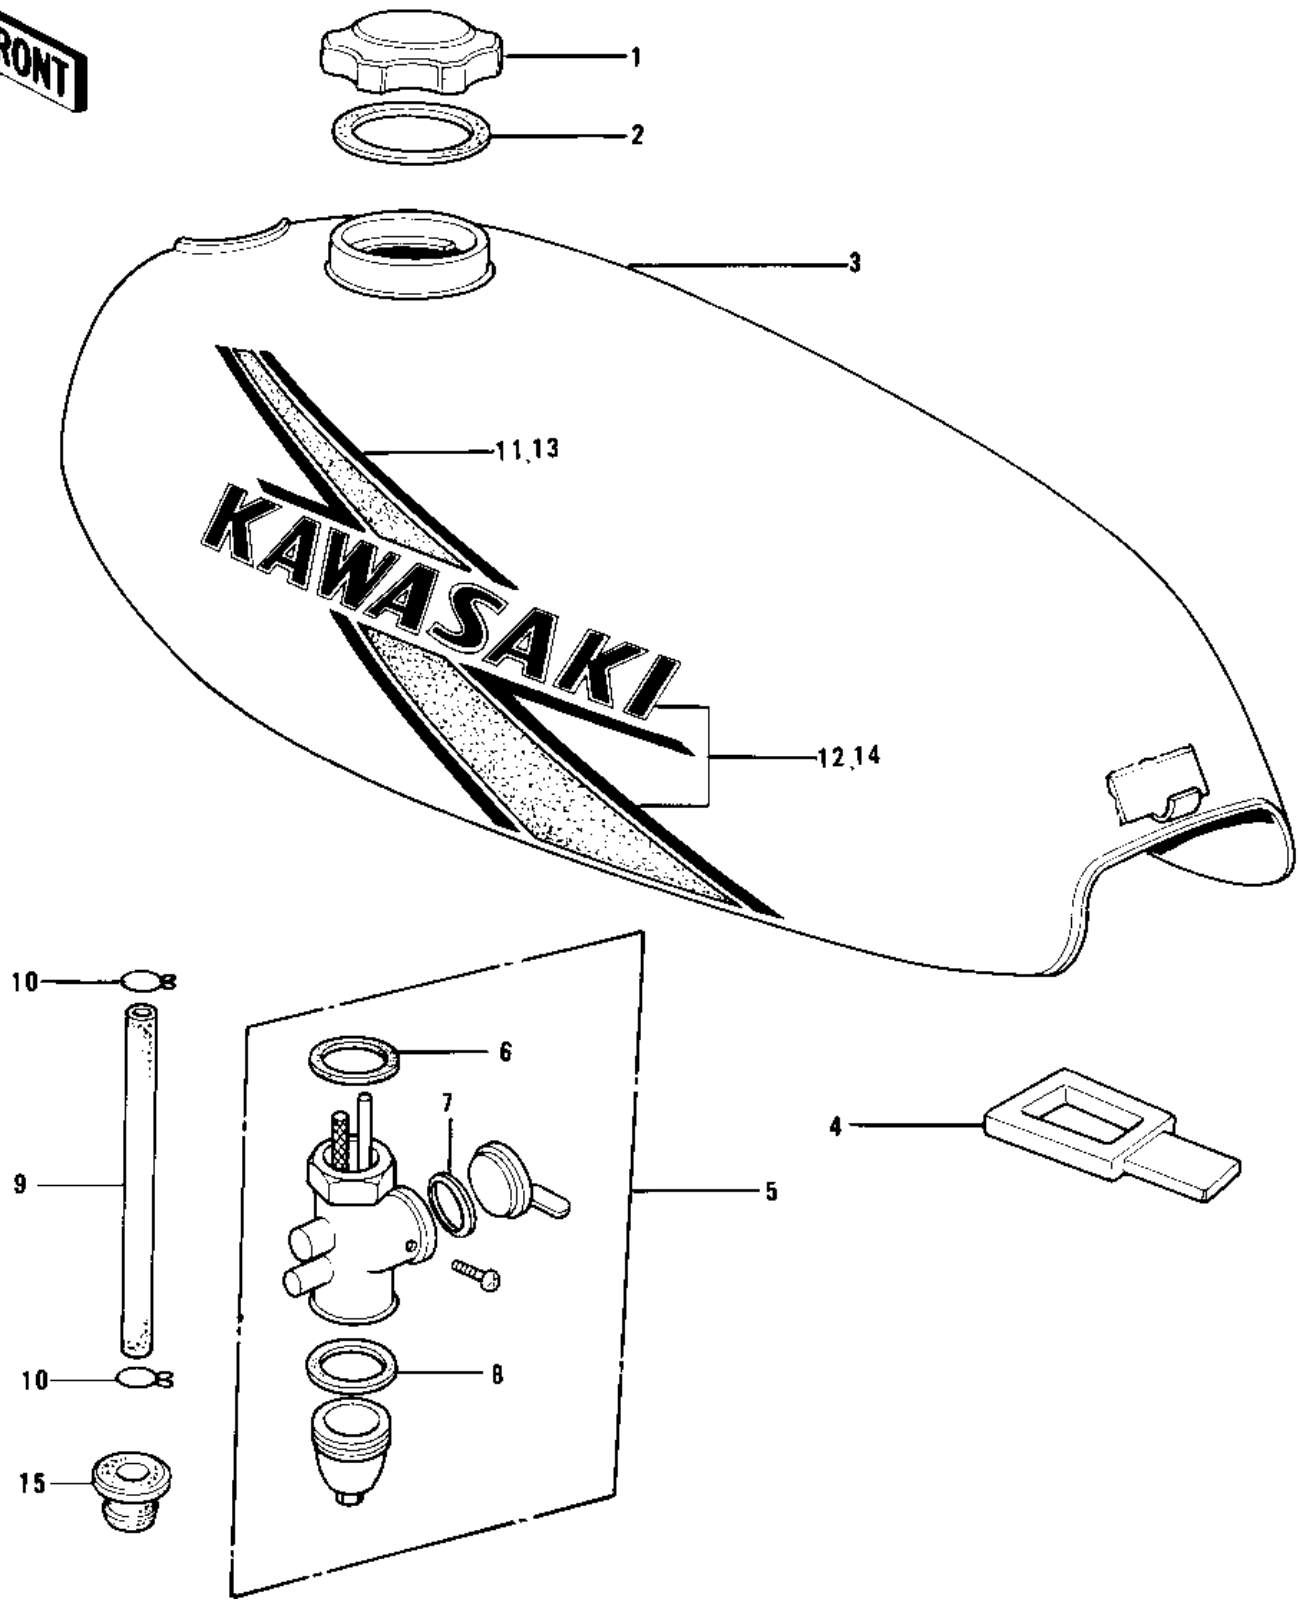

1978 KD100-M3 PARTS DIAGRAM

FUEL TANK

*
1C

1978 KD100-M3 PARTS LIST

FUEL TANK

ITEM NAME	PART NUMBER	QUANTITY
CAP,FUEL TANK (Ref # 1)	51048-1013	
GASKET,FUEL TANK CAP (Ref # 2)	51059-011	
TANK-FUEL,SILVER (Ref # 3)	51001-088-4E	
TANK-FUEL,QUICK SILVR (Ref # 3)	51001-119-4E	
TANK-FUEL,LIME GREEN (Ref # 3)	51001-088-7F	
TANK-FUEL,TANGERINE (Ref # 3)	51001-088-B2	
TANK-FUEL,F.RED (Ref # 3)	51001-088-B1	
BAND-FUEL TANK (Ref # 4)	92072-036	
TAP-ASSY,FUEL (Ref # 5)	51023-1123	
GASKET,FUEL TAP JOINT (Ref # 6)	11009-1567	
'O' RING FUEL COCK (Ref # 7)	92065-062	
GASKET FUEL COCK CUP (Ref # 8)	51037-008	
PIPE-OIL (Ref # 9)	92059-072	
CLAMP FUEL PIPE (Ref # 10)	92037-010	
DECAL,FUEL TANK,L.H (Ref # 11)	56027-346-SP	
DECAL,L.H.FL TANK UPR (Ref # 11)	56029-066-SP	
DECAL,FUEL TANK,L.H (Ref # 12)	56027-347-SP	
DECAL,L.H.FL TANK LOW (Ref # 12)	56029-067-SP	
DECAL,FUEL TANK,R.H (Ref # 13)	56027-348-SP	
DECAL,R.H.FL TANK UPR (Ref # 13)	56029-068-SP	
DECAL,FUEL TANK,R.H (Ref # 14)	56027-349-SP	
DECAL,R.H.FL TANK LOW (Ref # 14)	56029-069-SP	
GROMMET PIPE (Ref # 15)	92071-038	