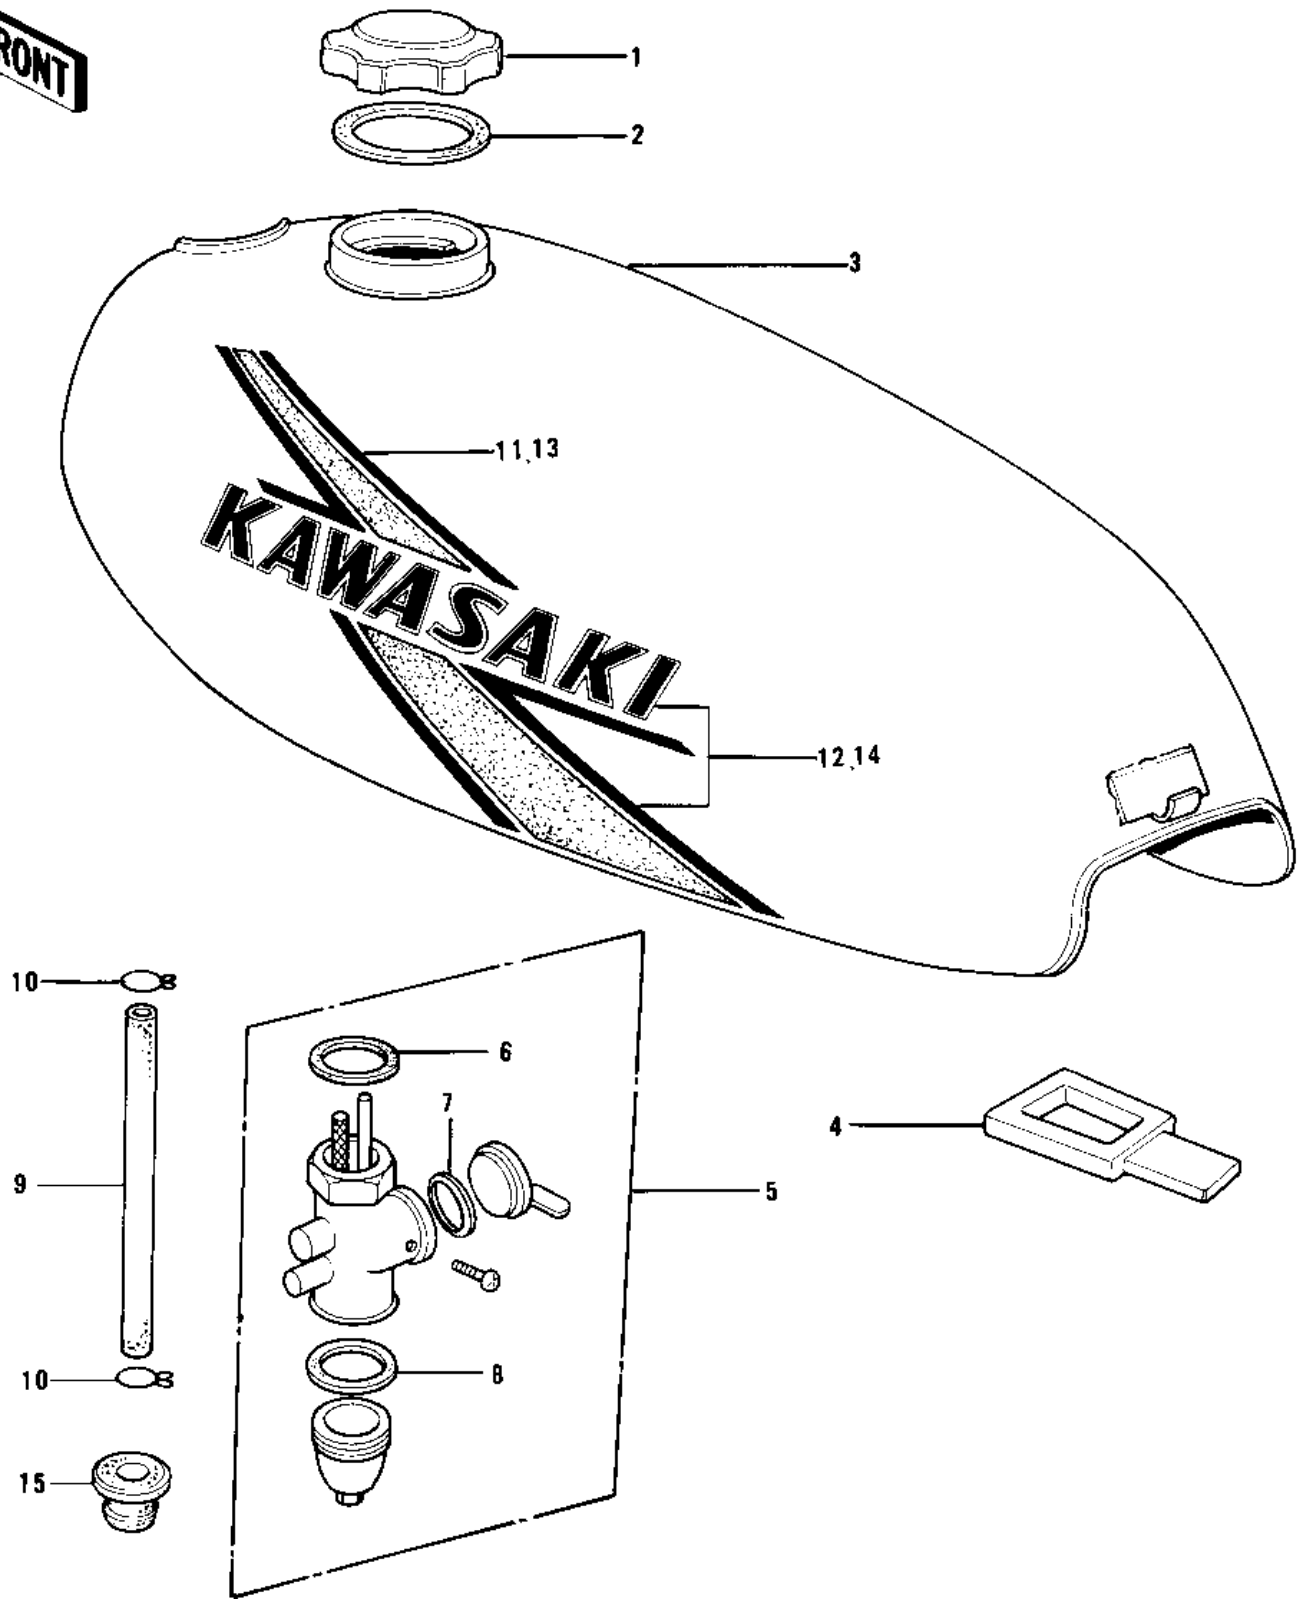

1979 KD100-M4 PARTS DIAGRAM

FUEL TANK

*
1C

1979 KD100-M4 PARTS LIST

FUEL TANK

ITEM NAME	PART NUMBER	QUANTITY
CAP,FUEL TANK (Ref # 1)	51048-1013	
GASKET,FUEL TANK CAP (Ref # 2)	51059-011	
TANK-FUEL,SILVER (Ref # 3)	51001-088-4E	
TANK-FUEL,QUICK SILVR (Ref # 3)	51001-119-4E	
TANK-FUEL,LIME GREEN (Ref # 3)	51001-088-7F	
TANK-FUEL,TANGERINE (Ref # 3)	51001-088-B2	
TANK-FUEL,F.RED (Ref # 3)	51001-088-B1	
BAND-FUEL TANK (Ref # 4)	92072-036	
TAP-ASSY,FUEL (Ref # 5)	51023-1123	
GASKET,FUEL TAP JOINT (Ref # 6)	11009-1567	
'O' RING FUEL COCK (Ref # 7)	92065-062	
GASKET FUEL COCK CUP (Ref # 8)	51037-008	
PIPE-OIL (Ref # 9)	92059-072	
CLAMP FUEL PIPE (Ref # 10)	92037-010	
DECAL,FUEL TANK,L.H (Ref # 11)	56027-346-SP	
DECAL,L.H.FL TANK UPR (Ref # 11)	56029-066-SP	
DECAL,FUEL TANK,L.H (Ref # 12)	56027-347-SP	
DECAL,L.H.FL TANK LOW (Ref # 12)	56029-067-SP	
DECAL,FUEL TANK,R.H (Ref # 13)	56027-348-SP	
DECAL,R.H.FL TANK UPR (Ref # 13)	56029-068-SP	
DECAL,FUEL TANK,R.H (Ref # 14)	56027-349-SP	
DECAL,R.H.FL TANK LOW (Ref # 14)	56029-069-SP	
GROMMET PIPE (Ref # 15)	92071-038	