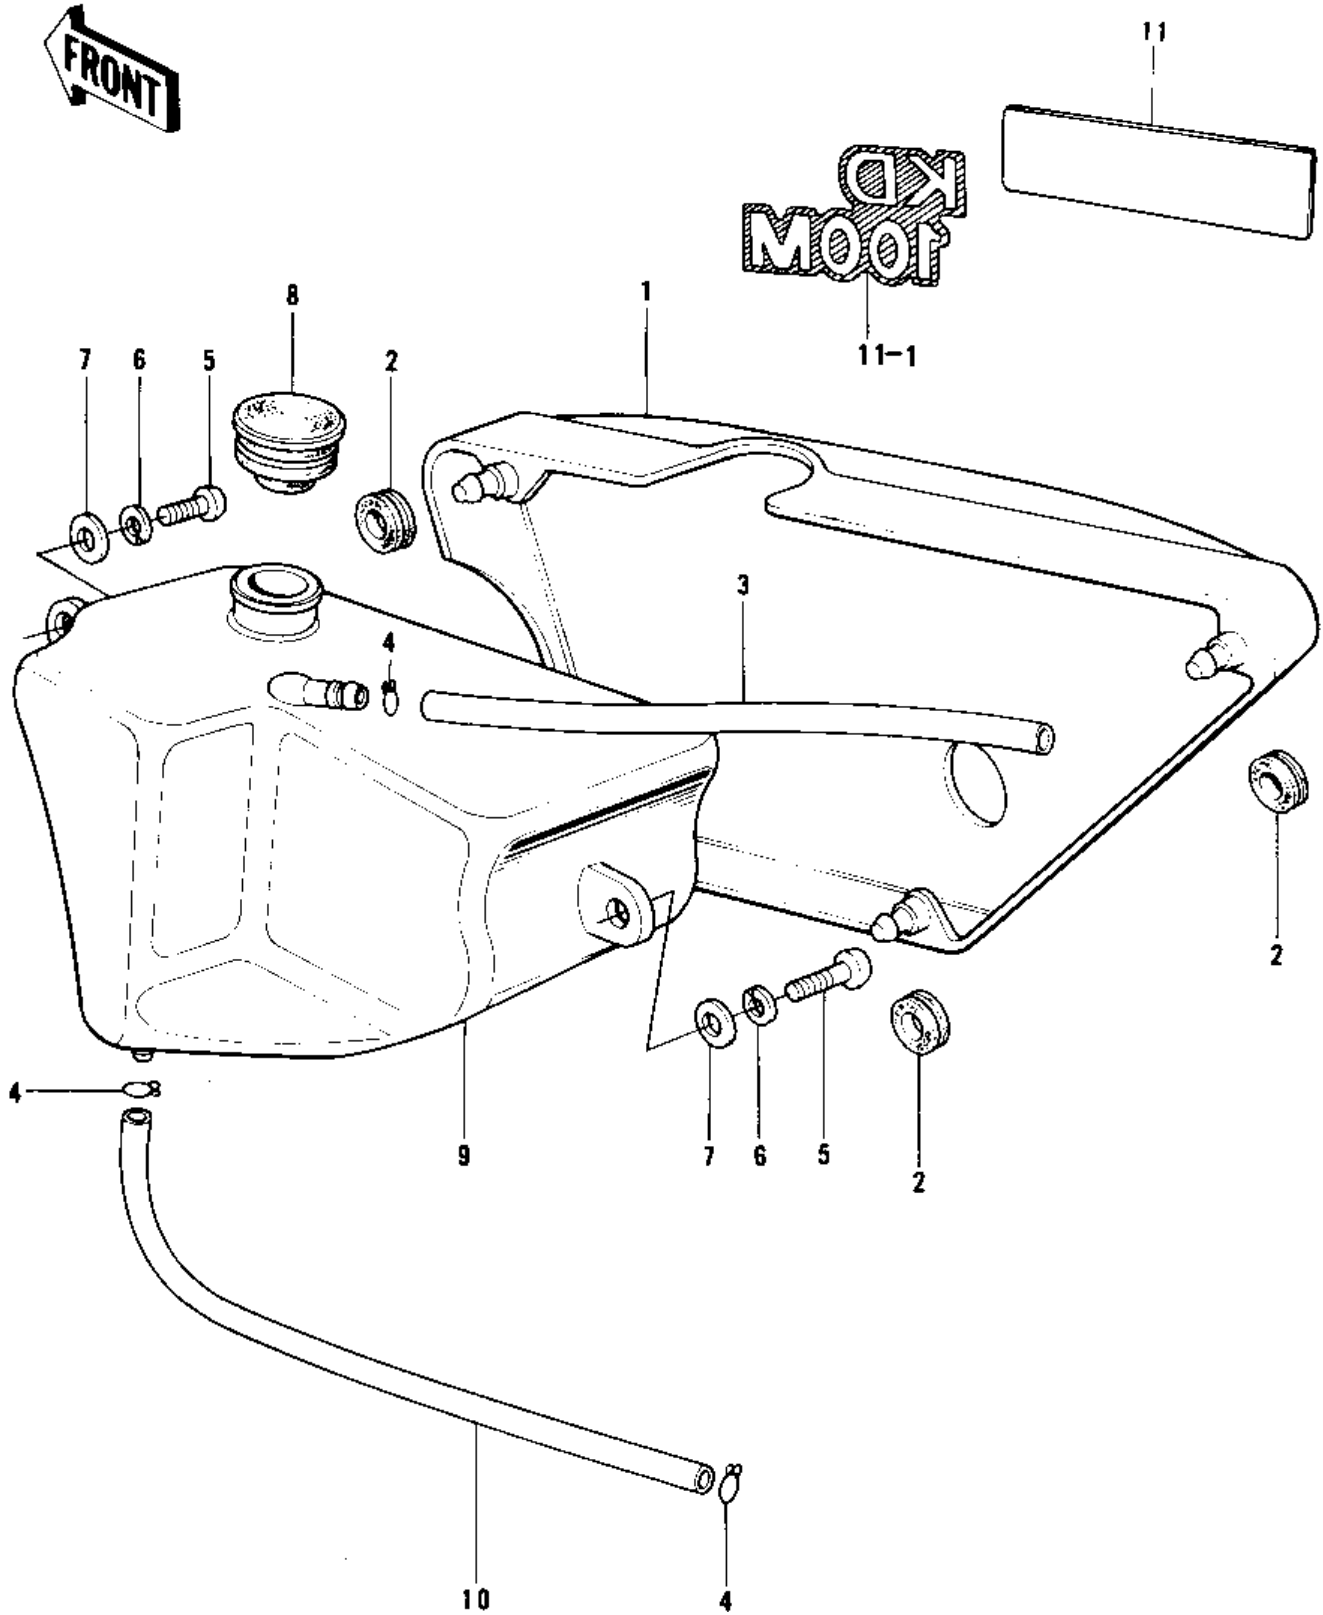

1976 KD100-M1 PARTS DIAGRAM

SIDE COVER/OIL TANK

1976 KD100-M1 PARTS LIST

SIDE COVER/OIL TANK

ITEM NAME	PART NUMBER	QUANTITY
COVER, SIDE,BLACK (Ref # 1)	36001-1042-6Z	1
COVER, SIDE,BLACK (Ref # 1)	36001-1042-6Z	1
GROMMET (Ref # 2)	92071-056	3
TUBE-VINYL 5X470 (Ref # 3)	700Q05470	1
TUBE-VINYL,5X400 (Ref # 3)	700Q05400	1
CLAMP FUEL PIPE (Ref # 4)	92037-010	3
SCREW PAN HEAD 6X16 (Ref # 5)	220B0616	3
WASHER SPRING 6MM (Ref # 6)	461F0600	3
WASHER 6.5X20X1.6T (Ref # 7)	92022-125	3
CAP,OIL TANK (Ref # 8)	52003-024	1
TANK,OIL (Ref # 9)	52001-1005	1
TANK,OIL (Ref # 9)	52001-1005	1
TUBE,4.5X9X380 (Ref # 10)	92059-1691	1
EMBLEM,SIDE COVER (Ref # 11)	56018-218	1
MARK,SIDE COVER (Ref # 11-1)	56018-1051	1
EMBLEM,SIDE COVER (Ref # 11-1)	56018-1098	1