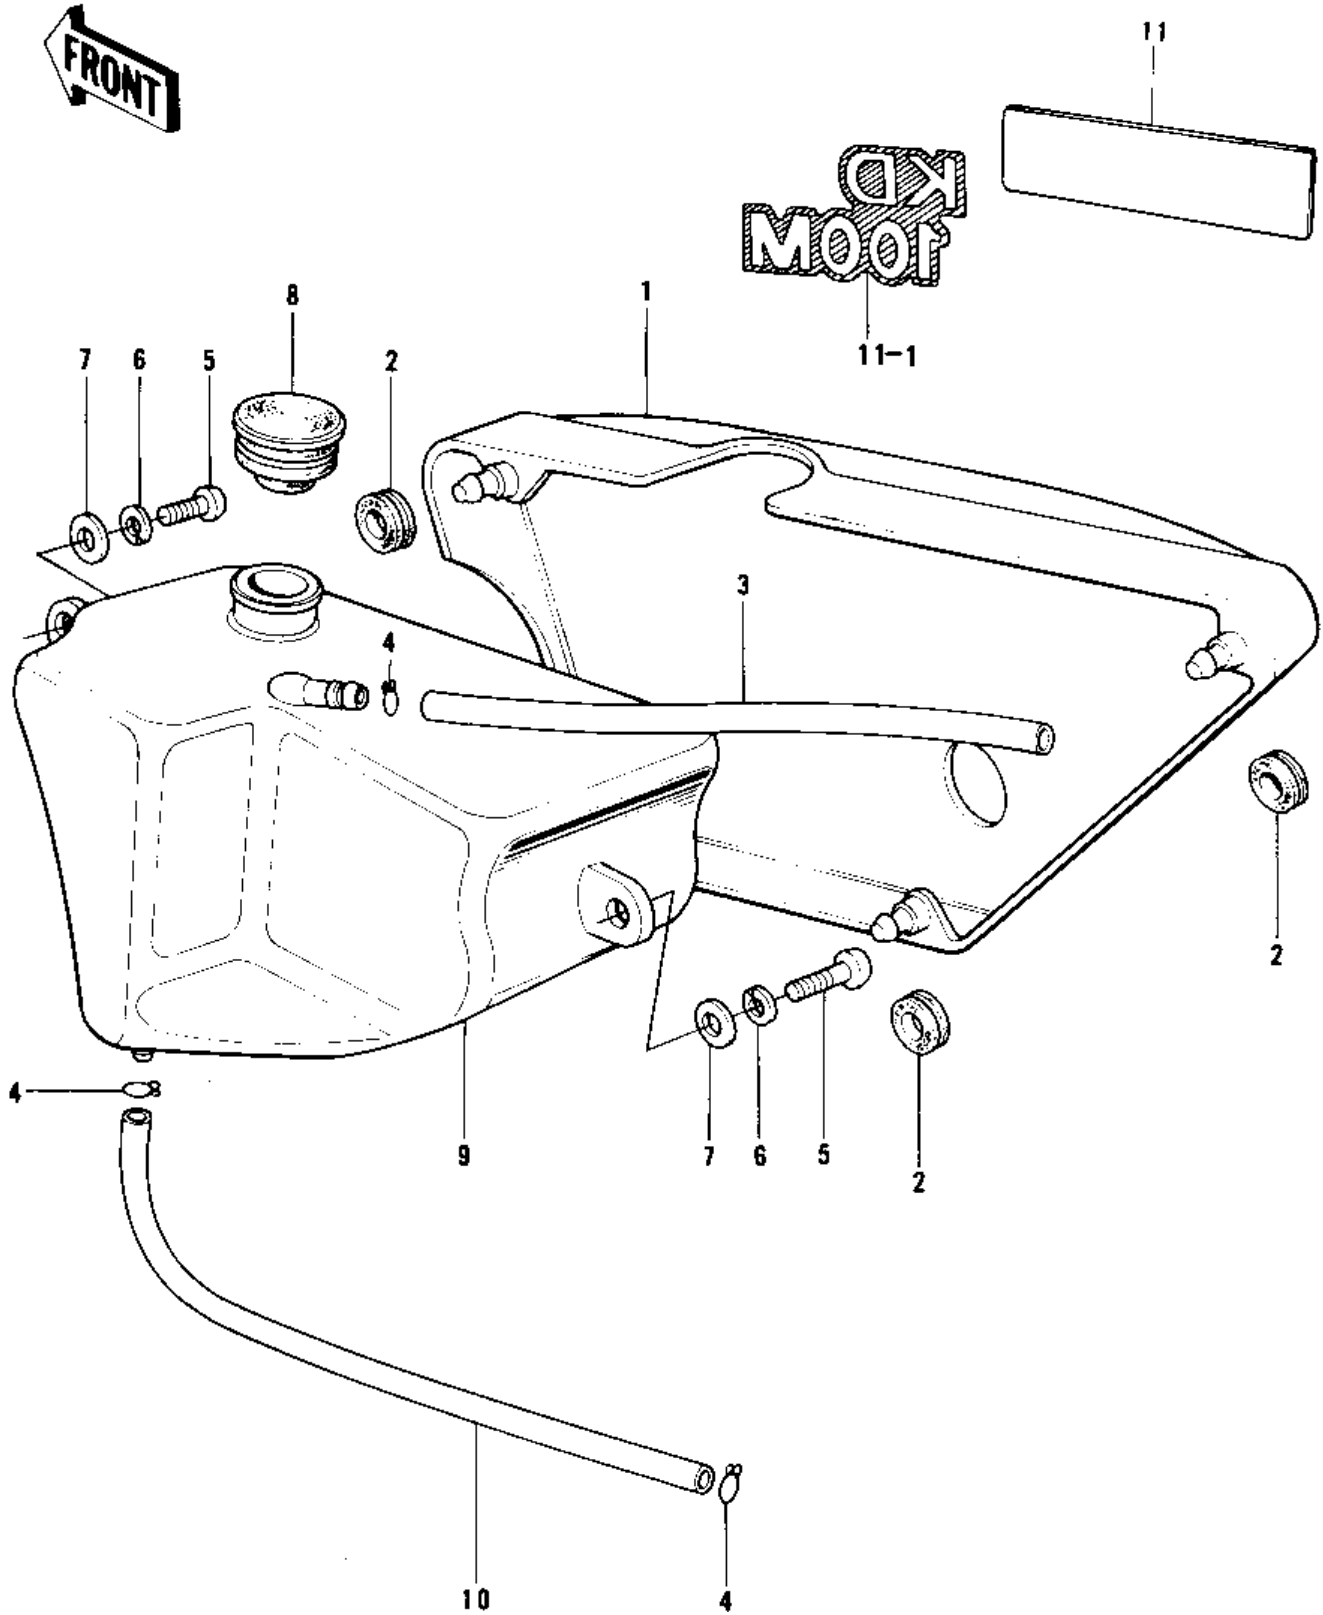

1978 KD100-M3 PARTS DIAGRAM

SIDE COVER/OIL TANK

1978 KD100-M3 PARTS LIST

SIDE COVER/OIL TANK

ITEM NAME	PART NUMBER	QUANTITY
COVER, SIDE,BLACK (Ref # 1)	36001-1042-6Z	
COVER, SIDE,BLACK (Ref # 1)	36001-1042-6Z	
GROMMET (Ref # 2)	92071-056	
TUBE-VINYL 5X470 (Ref # 3)	700Q05470	
TUBE-VINYL,5X400 (Ref # 3)	700Q05400	
CLAMP FUEL PIPE (Ref # 4)	92037-010	
SCREW PAN HEAD 6X16 (Ref # 5)	220B0616	
WASHER SPRING 6MM (Ref # 6)	461F0600	
WASHER 6.5X20X1.6T (Ref # 7)	92022-125	
CAP,OIL TANK (Ref # 8)	52003-024	
TANK,OIL (Ref # 9)	52001-1005	
TANK,OIL (Ref # 9)	52001-1005	
TUBE,4.5X9X380 (Ref # 10)	92059-1691	
EMBLEM,SIDE COVER (Ref # 11)	56018-218	
MARK,SIDE COVER (Ref # 11-1)	56018-1051	
EMBLEM,SIDE COVER (Ref # 11-1)	56018-1098	