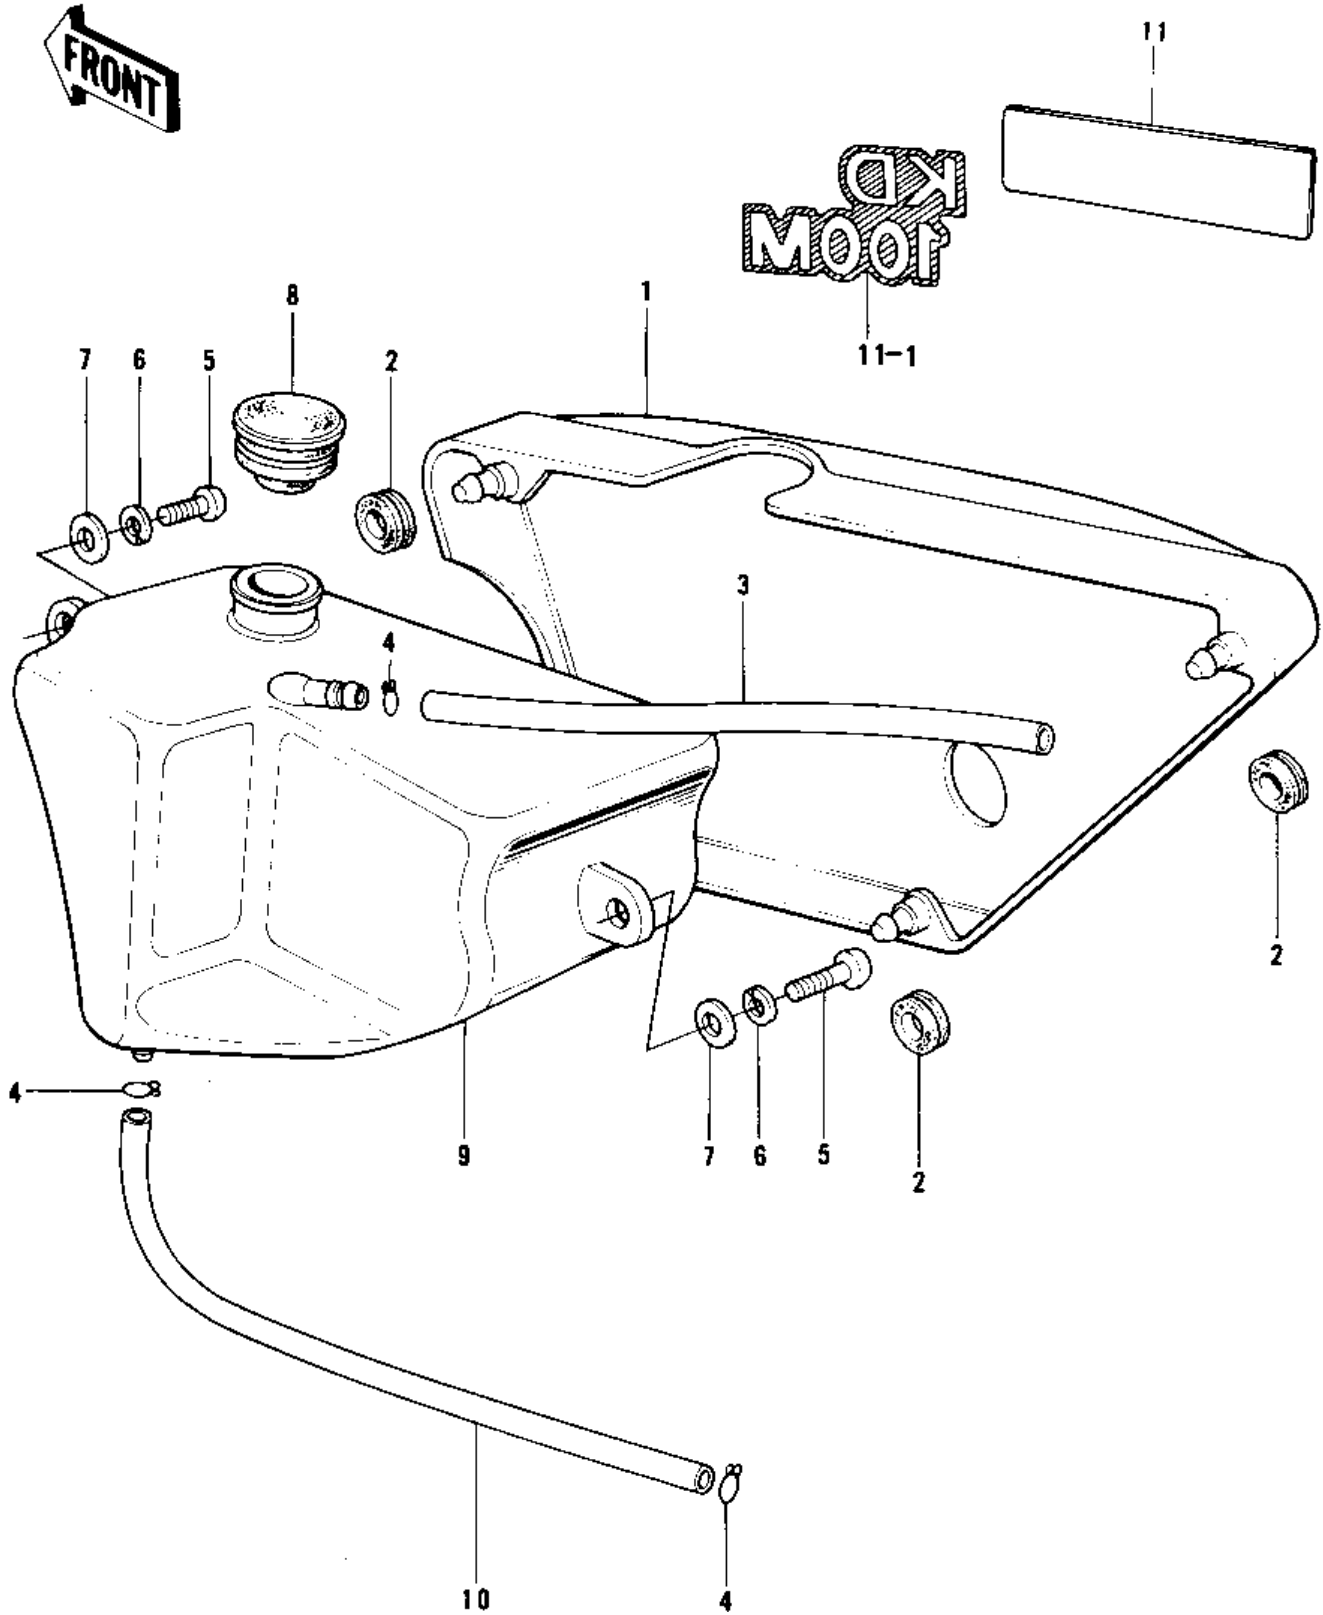

1979 KD100-M4 PARTS DIAGRAM

SIDE COVER/OIL TANK

1979 KD100-M4 PARTS LIST

SIDE COVER/OIL TANK

ITEM NAME	PART NUMBER	QUANTITY
COVER, SIDE,BLACK (Ref # 1)	36001-1042-6Z	
COVER, SIDE,BLACK (Ref # 1)	36001-1042-6Z	
GROMMET (Ref # 2)	92071-056	
TUBE-VINYL 5X470 (Ref # 3)	700Q05470	
TUBE-VINYL,5X400 (Ref # 3)	700Q05400	
CLAMP FUEL PIPE (Ref # 4)	92037-010	
SCREW PAN HEAD 6X16 (Ref # 5)	220B0616	
WASHER SPRING 6MM (Ref # 6)	461F0600	
WASHER 6.5X20X1.6T (Ref # 7)	92022-125	
CAP,OIL TANK (Ref # 8)	52003-024	
TANK,OIL (Ref # 9)	52001-1005	
TANK,OIL (Ref # 9)	52001-1005	
TUBE,4.5X9X380 (Ref # 10)	92059-1691	
EMBLEM,SIDE COVER (Ref # 11)	56018-218	
MARK,SIDE COVER (Ref # 11-1)	56018-1051	
EMBLEM,SIDE COVER (Ref # 11-1)	56018-1098	