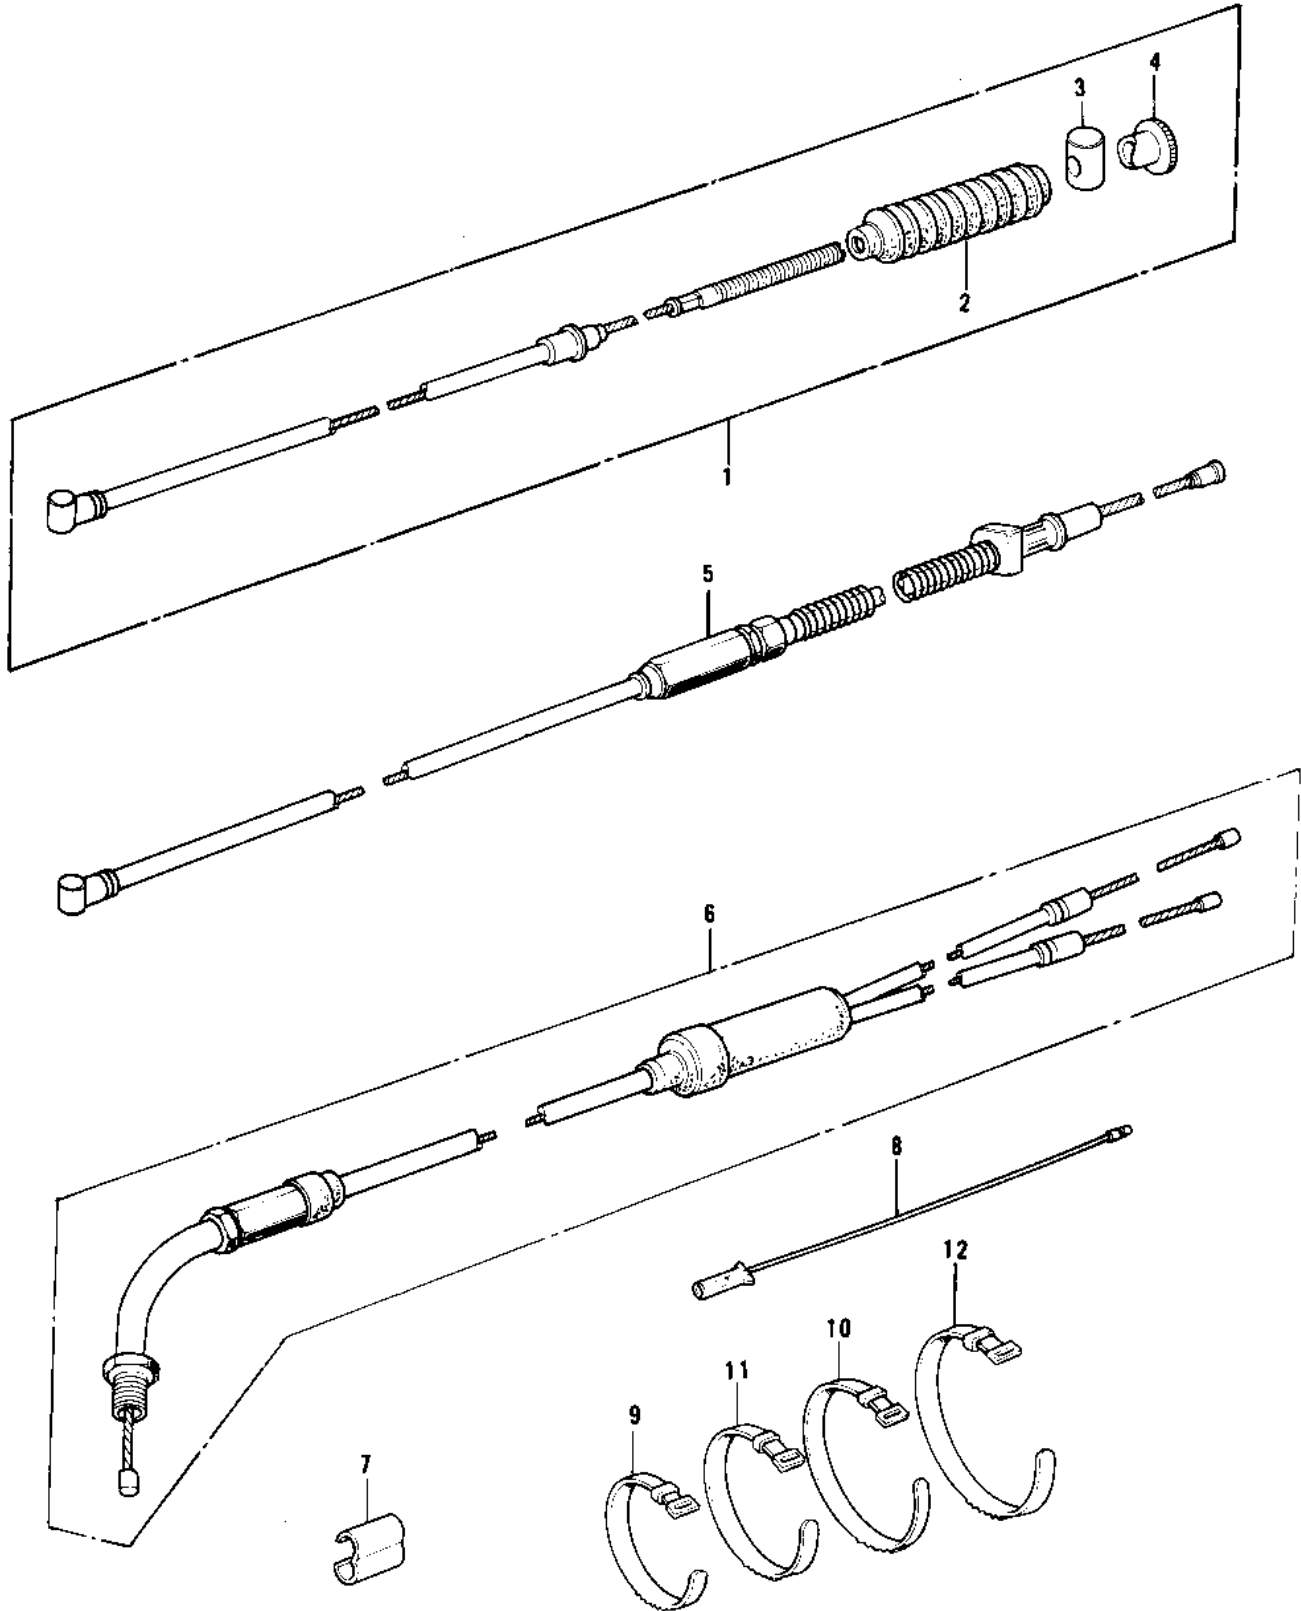

1976 KD100-M1 PARTS DIAGRAM

CABLES/CHASSIS ELECTRICAL EQUIPMENT

1976 KD100-M1 PARTS LIST

CABLES/CHASSIS ELECTRICAL EQUIPMENT

ITEM NAME	PART NUMBER	QUANTITY
CABLE,FRONT BRAKE (Ref # 1)	54005-074	1
DUST COVER-BRKE CABLE (Ref # 2)	54009-008	1
JOINT-BRAKE ROD (Ref # 3)	92043-082	1
NUT-BRAKE ROD ADJUST (Ref # 4)	92015-052	1
CABLE, CLUTCH (Ref # 5)	54011-073	1
CABLE,CONTROL (Ref # 6)	54012-109	1
CLAMP-CABLE (Ref # 7)	92037-069	1
WIRING HARNESS,EXTNSN (Ref # 8)	26011-006	1
BAND,SHORT (Ref # 9)	92072-030	3
BAND,WIRING HARNESS (Ref # 10)	92072-056	1
BAND,MIDDLE (Ref # 11)	92072-031	1
BAND,LONG (Ref # 12)	92072-032	1