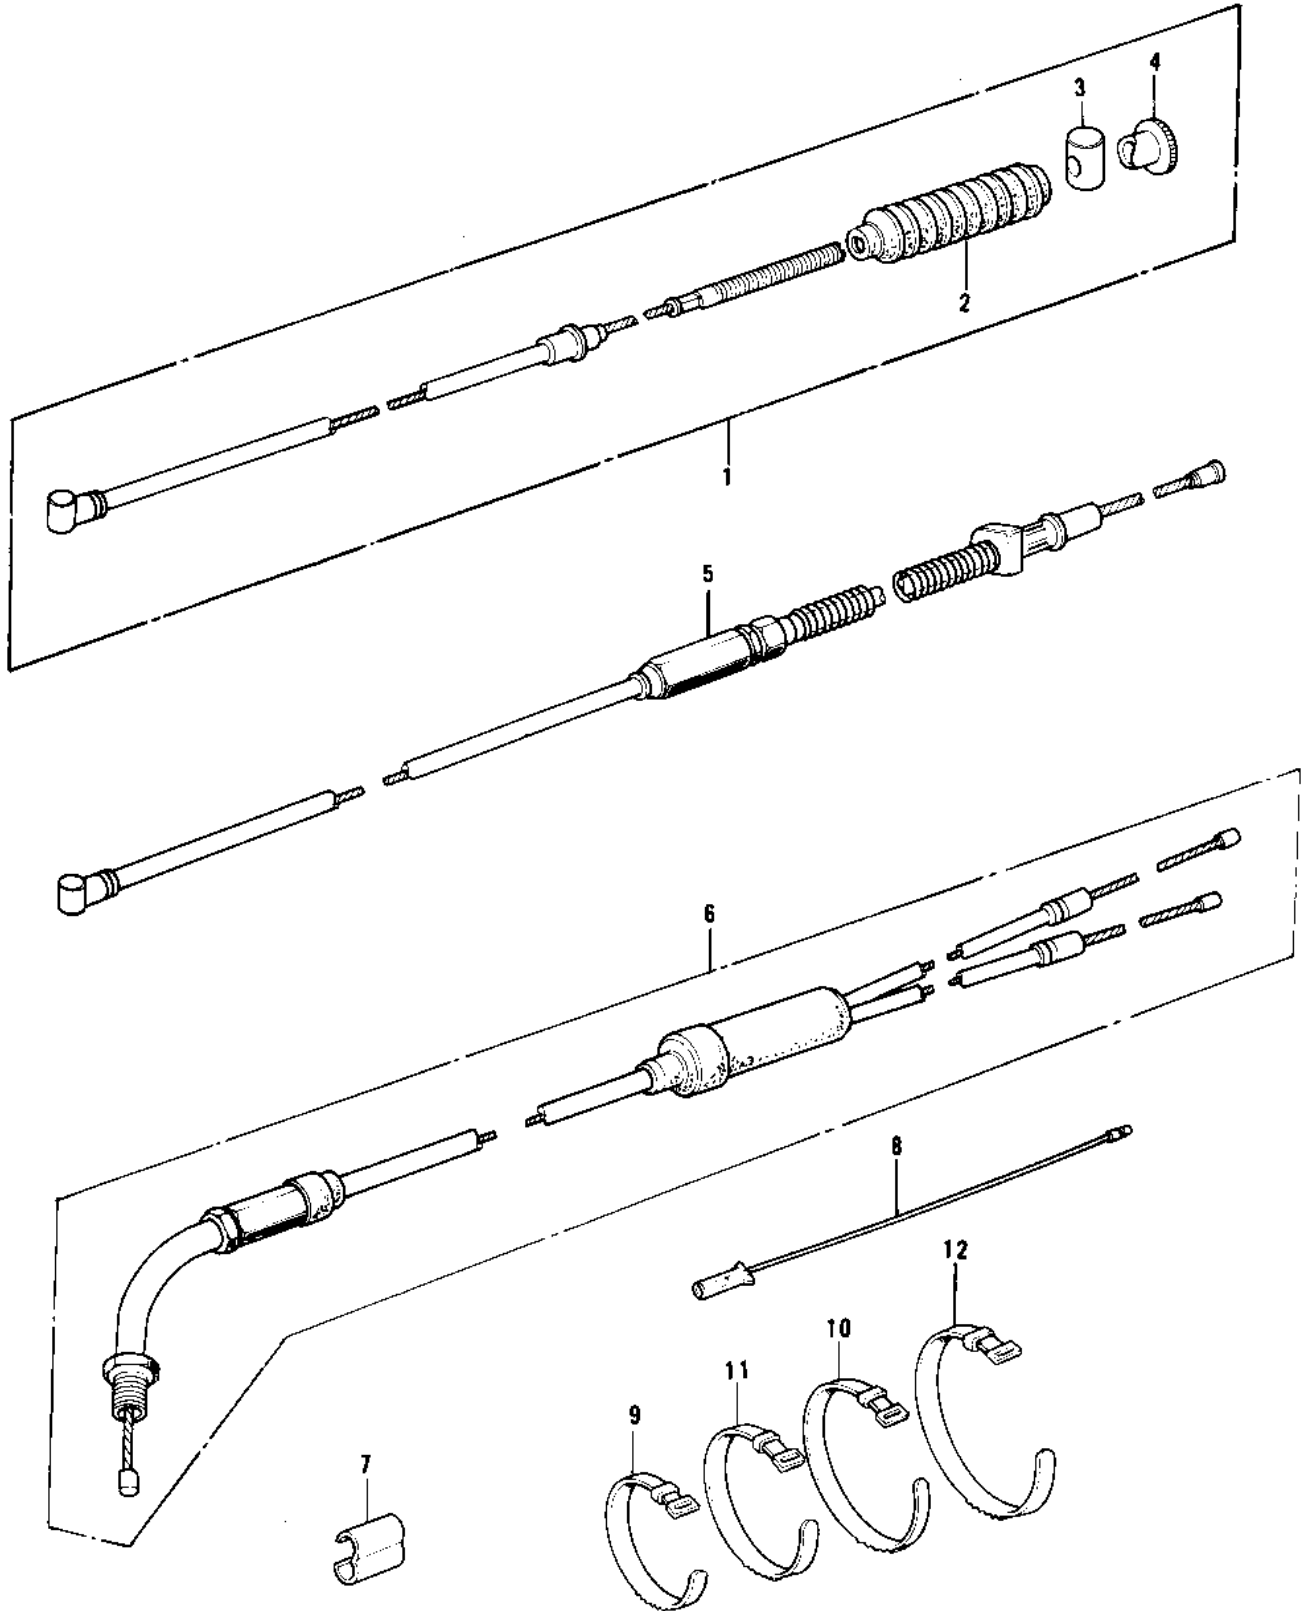

1978 KD100-M3 PARTS DIAGRAM

CABLES/CHASSIS ELECTRICAL EQUIPMENT

1978 KD100-M3 PARTS LIST

CABLES/CHASSIS ELECTRICAL EQUIPMENT

ITEM NAME	PART NUMBER	QUANTITY
CABLE,FRONT BRAKE (Ref # 1)	54005-074	
DUST COVER-BRKE CABLE (Ref # 2)	54009-008	
JOINT-BRAKE ROD (Ref # 3)	92043-082	
NUT-BRAKE ROD ADJUST (Ref # 4)	92015-052	
CABLE, CLUTCH (Ref # 5)	54011-073	
CABLE,CONTROL (Ref # 6)	54012-109	
CLAMP-CABLE (Ref # 7)	92037-069	
WIRING HARNESS,EXTNSN (Ref # 8)	26011-006	
BAND,SHORT (Ref # 9)	92072-030	
BAND,WIRING HARNESS (Ref # 10)	92072-056	
BAND,MIDDLE (Ref # 11)	92072-031	
BAND,LONG (Ref # 12)	92072-032	