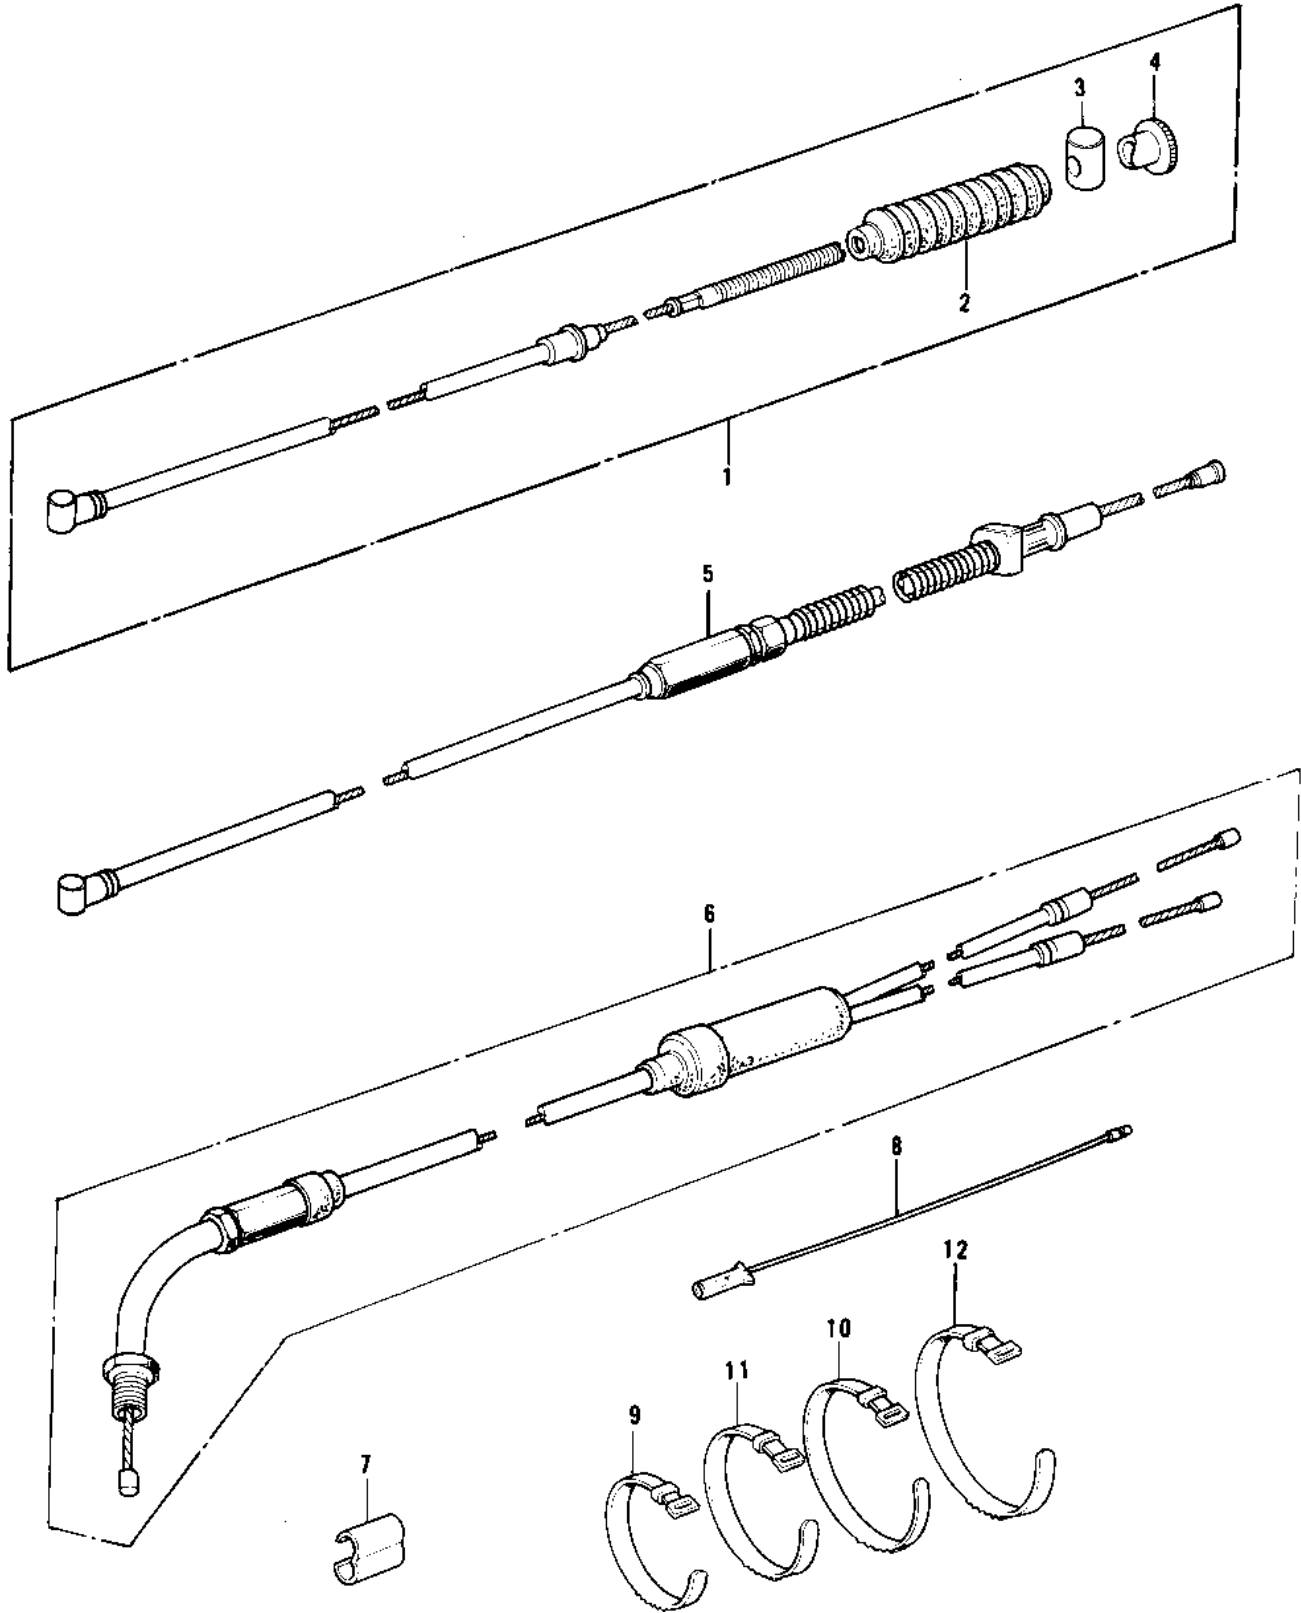

1979 KD100-M4 PARTS DIAGRAM

CABLES/CHASSIS ELECTRICAL EQUIPMENT

1979 KD100-M4 PARTS LIST

CABLES/CHASSIS ELECTRICAL EQUIPMENT

ITEM NAME	PART NUMBER	QUANTITY
CABLE,FRONT BRAKE (Ref # 1)	54005-074	
DUST COVER-BRKE CABLE (Ref # 2)	54009-008	
JOINT-BRAKE ROD (Ref # 3)	92043-082	
NUT-BRAKE ROD ADJUST (Ref # 4)	92015-052	
CABLE, CLUTCH (Ref # 5)	54011-073	
CABLE,CONTROL (Ref # 6)	54012-109	
CLAMP-CABLE (Ref # 7)	92037-069	
WIRING HARNESS,EXTNSN (Ref # 8)	26011-006	
BAND,SHORT (Ref # 9)	92072-030	
BAND,WIRING HARNESS (Ref # 10)	92072-056	
BAND,MIDDLE (Ref # 11)	92072-031	
BAND,LONG (Ref # 12)	92072-032	