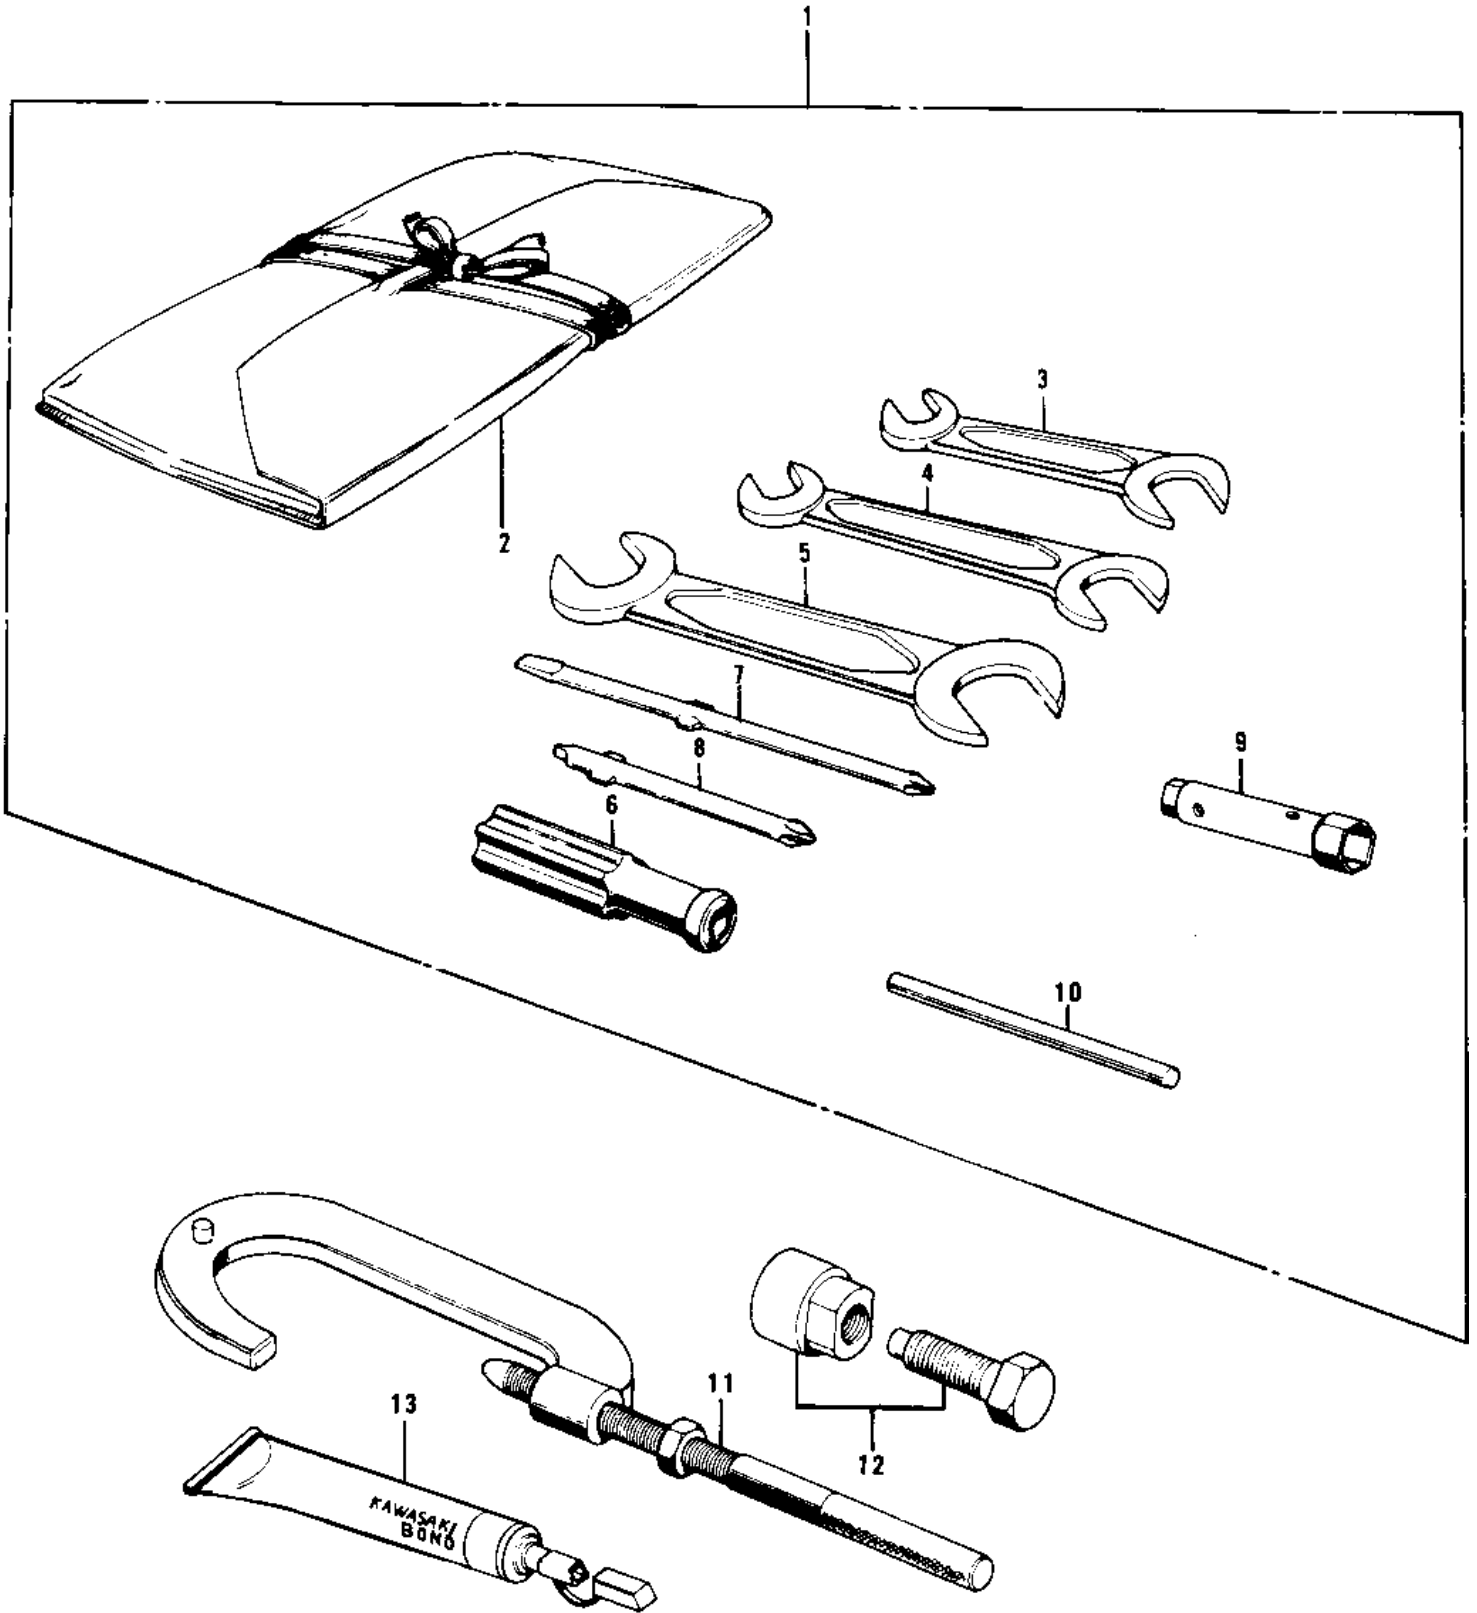

1978 KD100-M3 PARTS DIAGRAM

OWNER TOOLS