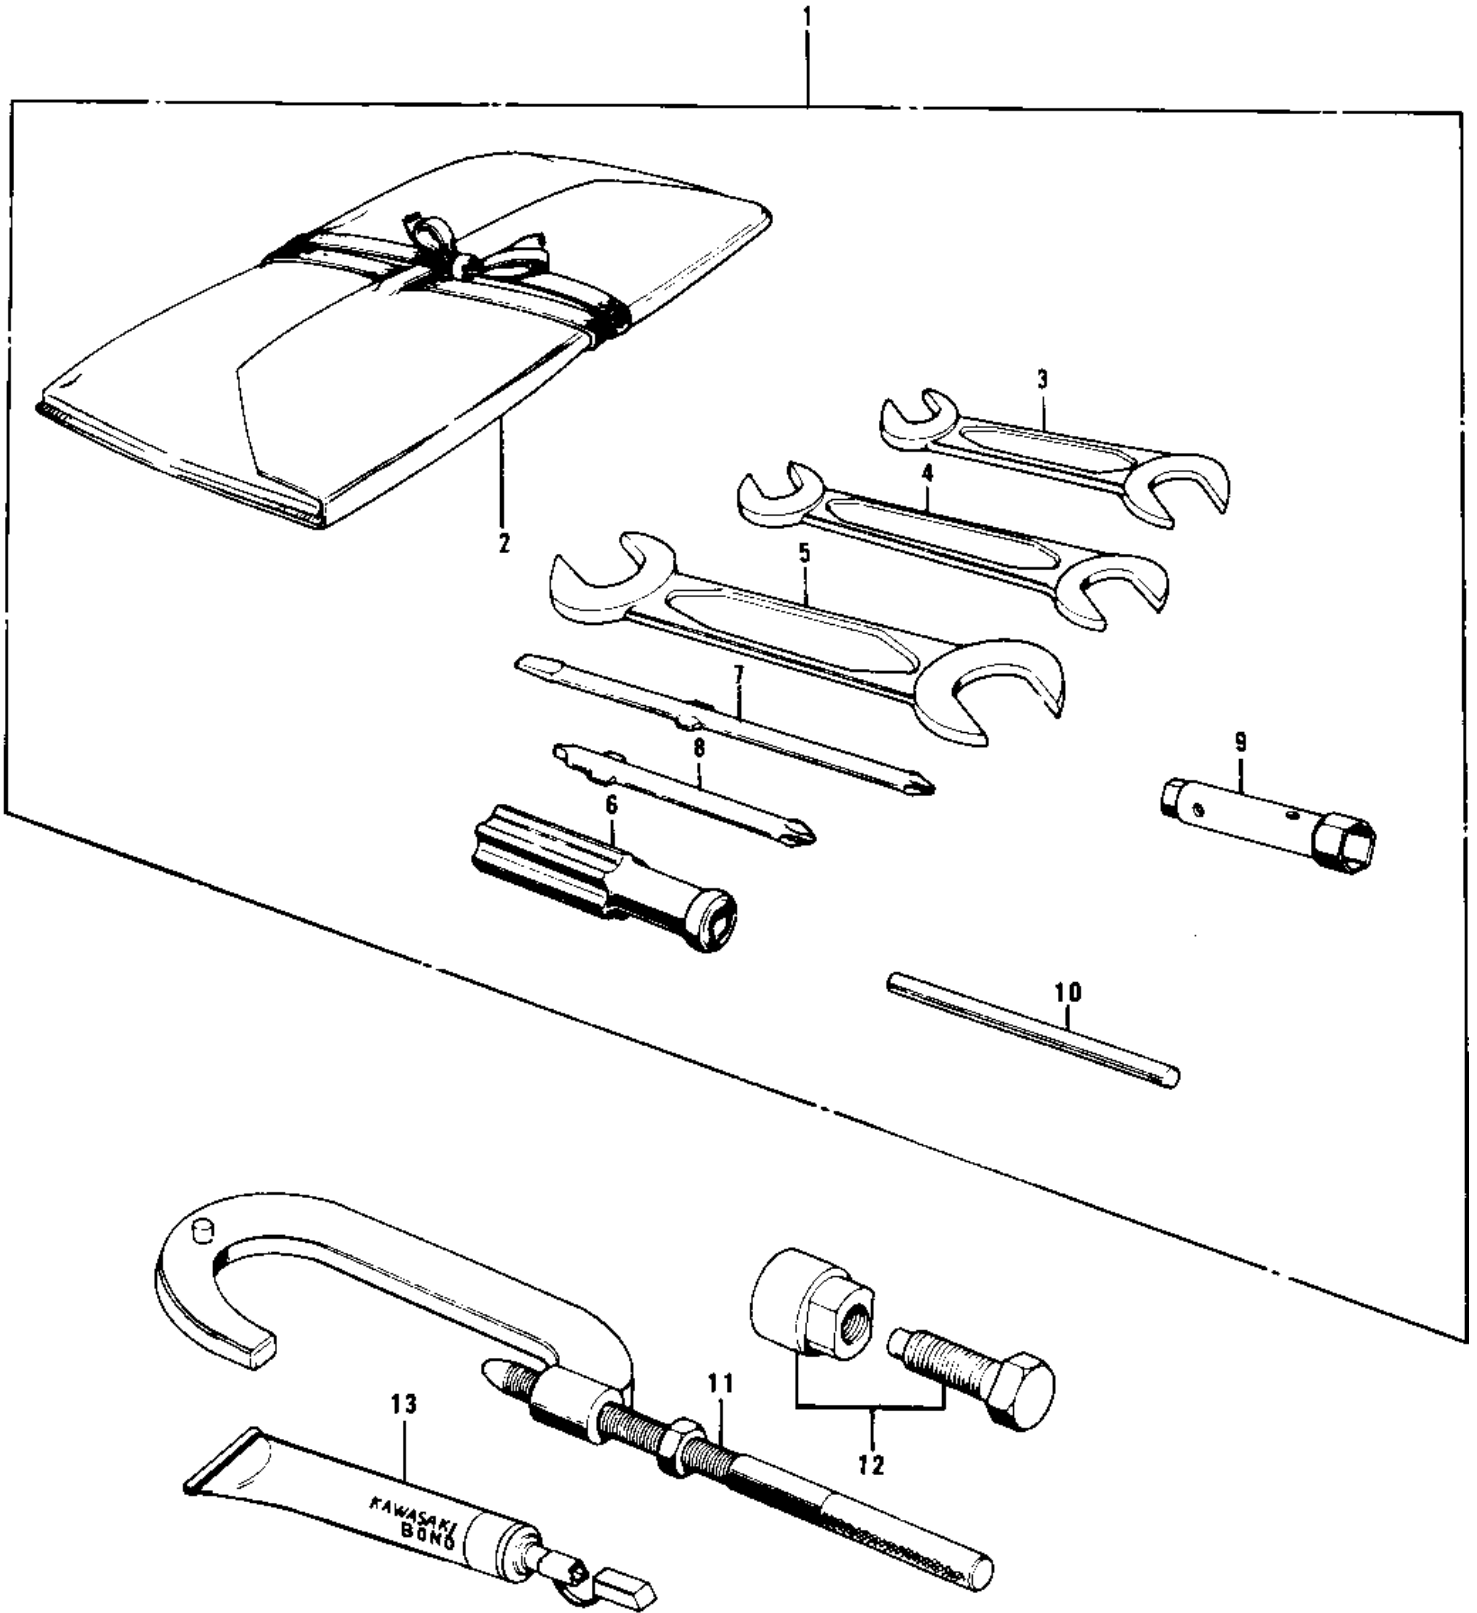

1978 KD100-M3 PARTS DIAGRAM

OWNER TOOLS

1978 KD100-M3 PARTS LIST

OWNER TOOLS

ITEM NAME	PART NUMBER	QUANTITY
*** N.L.A.*** (Canada) (Ref # 1)	56007-035	
*** N.L.A.*** (Canada) (Ref # 1)	56007-1003	
BAG,TOOL (Ref # 2)	56008-008	
BAG,TOOL (Ref # 2)	56008-1007	
WRENCH,OPEN,8X10 (Ref # 3)	92126-001	
WRENCH,OPEN END,12X13 (Ref # 4)	92126-002	
TOOL-WRENCH,OPEN END, (Ref # 5)	92110-1153	
92106-1001 (Canada) (Ref # 6)	92106-002	
TOOL-DRIVER (Ref # 7)	92107-1052	
SCREW DRIVER #3 PHLIP (Ref # 8)	92107-005	
WRENCH,BOX,17X21 (Ref # 9)	92110-012	
92111-005 (Canada) (Ref # 10)	92111-007	
57001-1243 (Canada) (Ref # 11)	56019-040	
57001-252 (Canada) (Ref # 12)	56019-033	
LIQUID GASKET (Ref # 13)	92104-002	