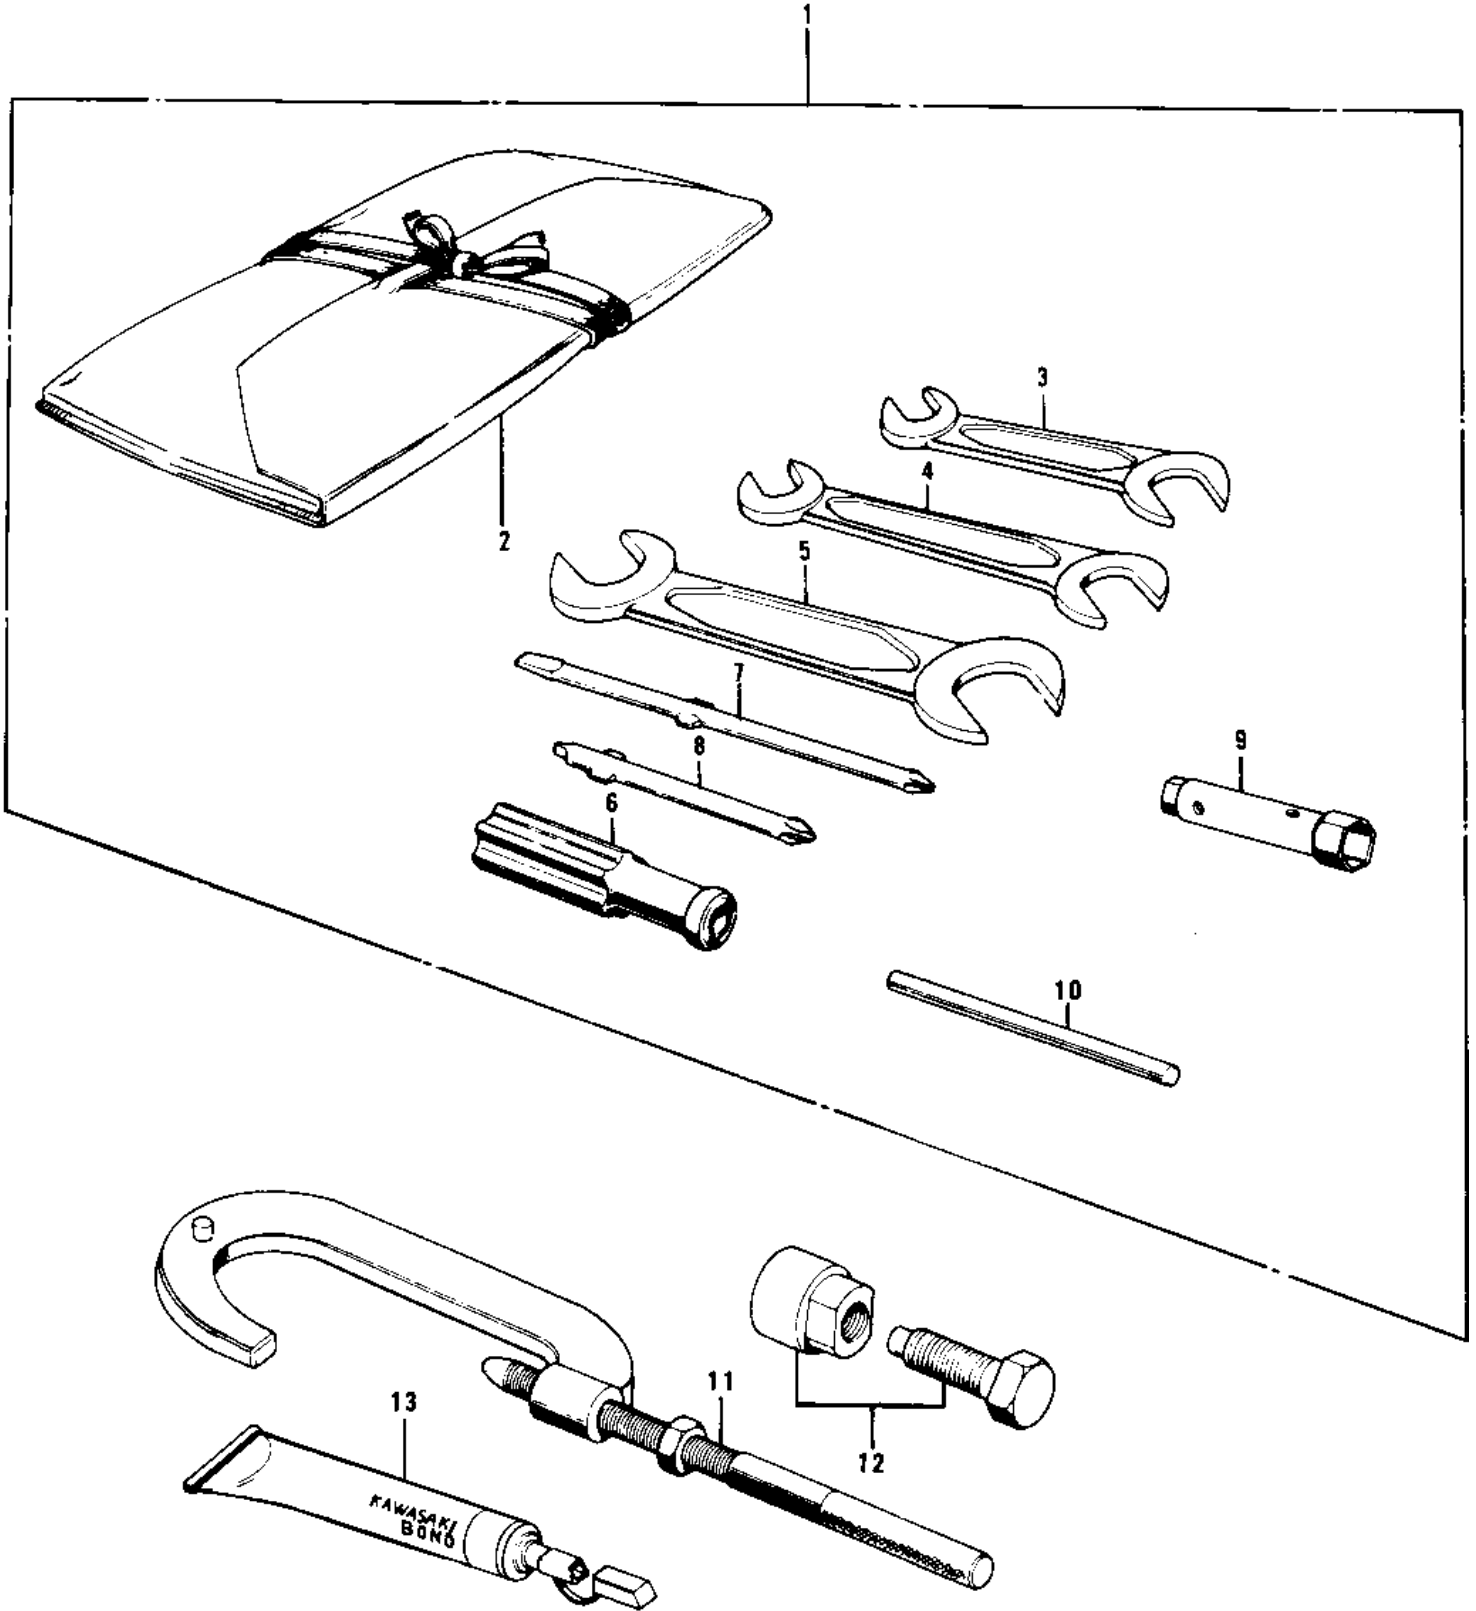

1979 KD100-M4 PARTS DIAGRAM

OWNER TOOLS

1979 KD100-M4 PARTS LIST

OWNER TOOLS

ITEM NAME	PART NUMBER	QUANTITY
*** N.L.A.*** (Canada) (Ref # 1)	56007-035	
*** N.L.A.*** (Canada) (Ref # 1)	56007-1003	
BAG,TOOL (Ref # 2)	56008-008	
BAG,TOOL (Ref # 2)	56008-1007	
WRENCH,OPEN,8X10 (Ref # 3)	92126-001	
WRENCH,OPEN END,12X13 (Ref # 4)	92126-002	
TOOL-WRENCH,OPEN END, (Ref # 5)	92110-1153	
92106-1001 (Canada) (Ref # 6)	92106-002	
TOOL-DRIVER (Ref # 7)	92107-1052	
SCREW DRIVER #3 PHLIP (Ref # 8)	92107-005	
WRENCH,BOX,17X21 (Ref # 9)	92110-012	
92111-005 (Canada) (Ref # 10)	92111-007	
57001-1243 (Canada) (Ref # 11)	56019-040	
57001-252 (Canada) (Ref # 12)	56019-033	
LIQUID GASKET (Ref # 13)	92104-002	