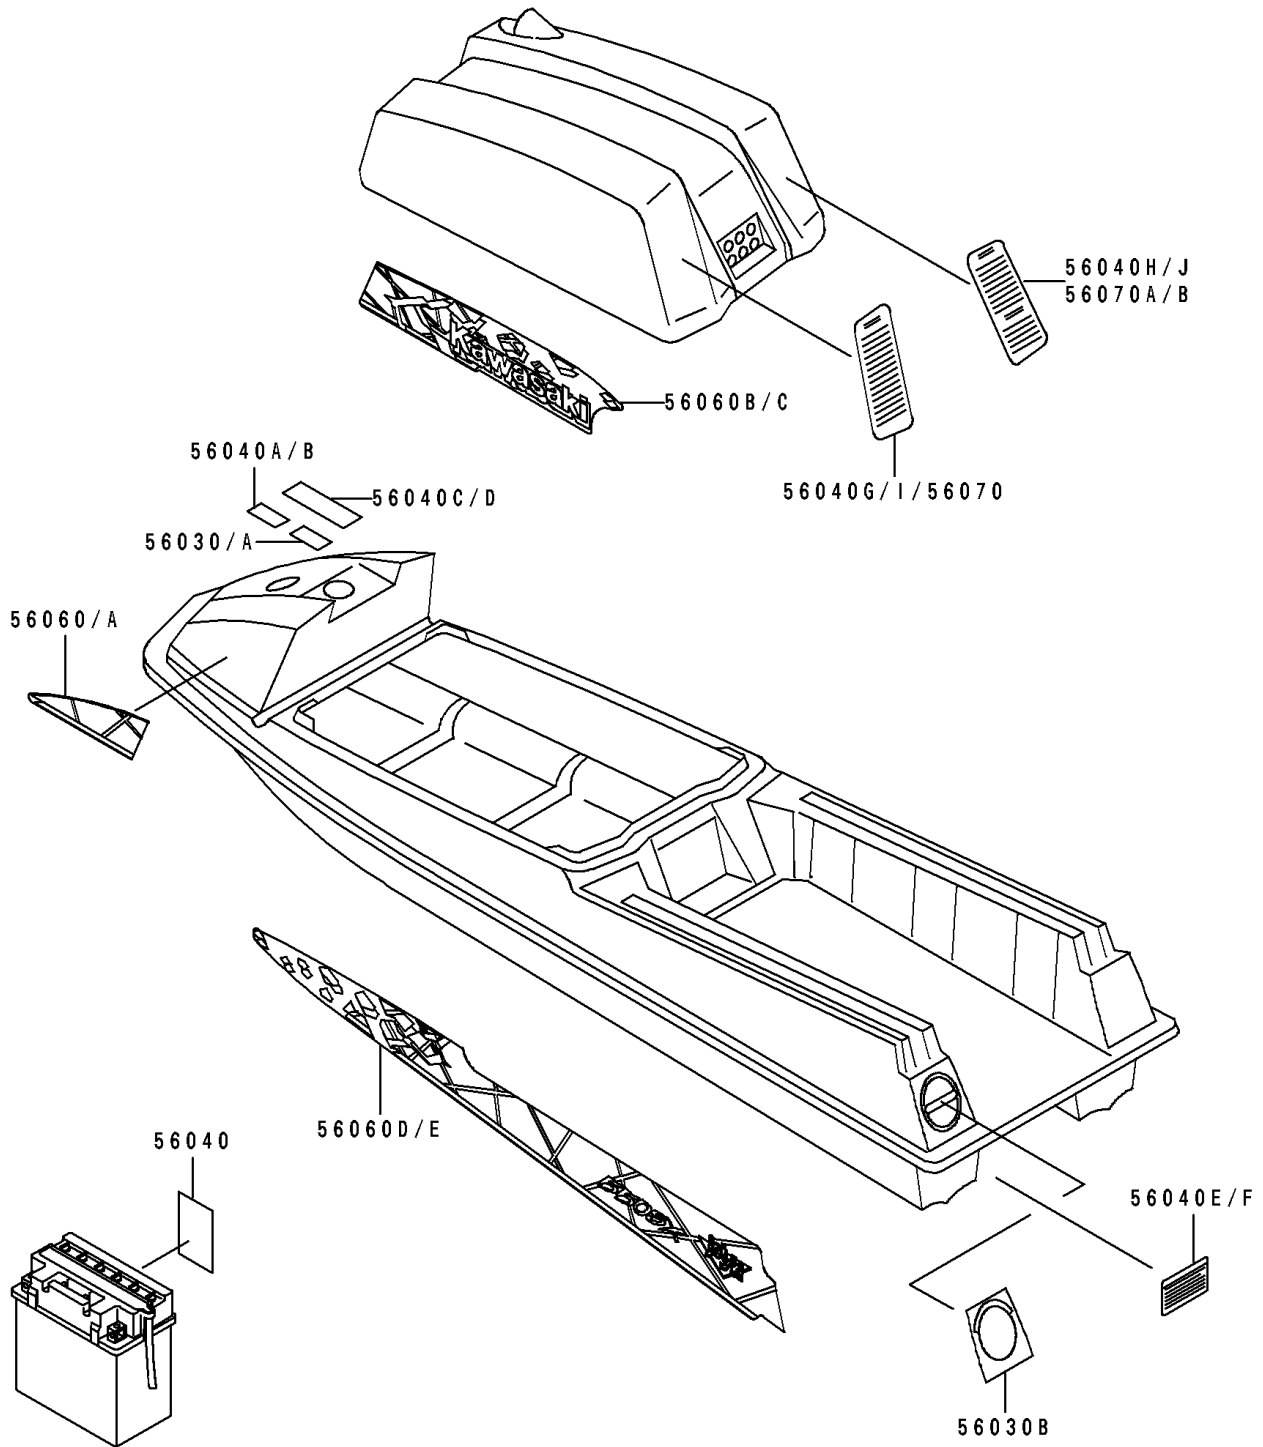

1994 550 SX PARTS DIAGRAM

Labels(JS550-C3/C4/C5)

F3183A

1994 550 SX PARTS LIST

Labels(JS550-C3/C4/C5)

ITEM NAME	PART NUMBER	QUANTITY
LABEL,OIL RECOMMENDED (Ref # 56030)	56030-3761	1
LABEL,OIL RECOMMENDED(FRENCH) (Ref # 56030A)	56030-3765	1
LABEL,FIRE EXTINGUISHER (Ref # 56030B)	56030-3774	1
LABEL,BATTERY CAUTION(FRENCH) (Ref # 56040)	56040-1106	1
LABEL-WARNING,FUEL CAUTION (Ref # 56040A)	56040-3906	1
LABEL,FUEL CAUTION(FRENCH) (Ref # 56040B)	56040-3907	1
LABEL-WARNING,FUEL SUPPLY (Ref # 56040C)	56040-3934	1
LABEL,FUEL SUPPLY(FRENCH) (Ref # 56040D)	56040-3941	1
LABEL-WARNING,NOZZLE (Ref # 56040E)	56040-3946	1
LABEL,NOZZLE CHECK(FRENCH) (Ref # 56040F)	56040-3954	1
LABEL-WARNING,SAFETY(FRENCH) (Ref # 56040I)	56040-3993	1
PATTERN,DECK,FR,LH (Ref # 56060)	56060-1244	1
PATTERN,DECK,FR,RH (Ref # 56060A)	56060-1245	1
PATTERN,ENGINE HOOD,LH (Ref # 56060B)	56060-1246	1
PATTERN,ENGINE HOOD,RH (Ref # 56060C)	56060-1247	1
PATTERN,DECK,RR,LH (Ref # 56060D)	56060-1248	1
PATTERN,DECK,RR,RH (Ref # 56060E)	56060-1249	1
LABEL-WARNING,SAFETY (Ref # 56070)	56070-3733	1
LABEL-WARNING,SAFETY(FRENCH) (Ref # 56070A)	56070-3735	1
LABEL-WARNING,SAFETY (Ref # 56070B)	56070-3736	1