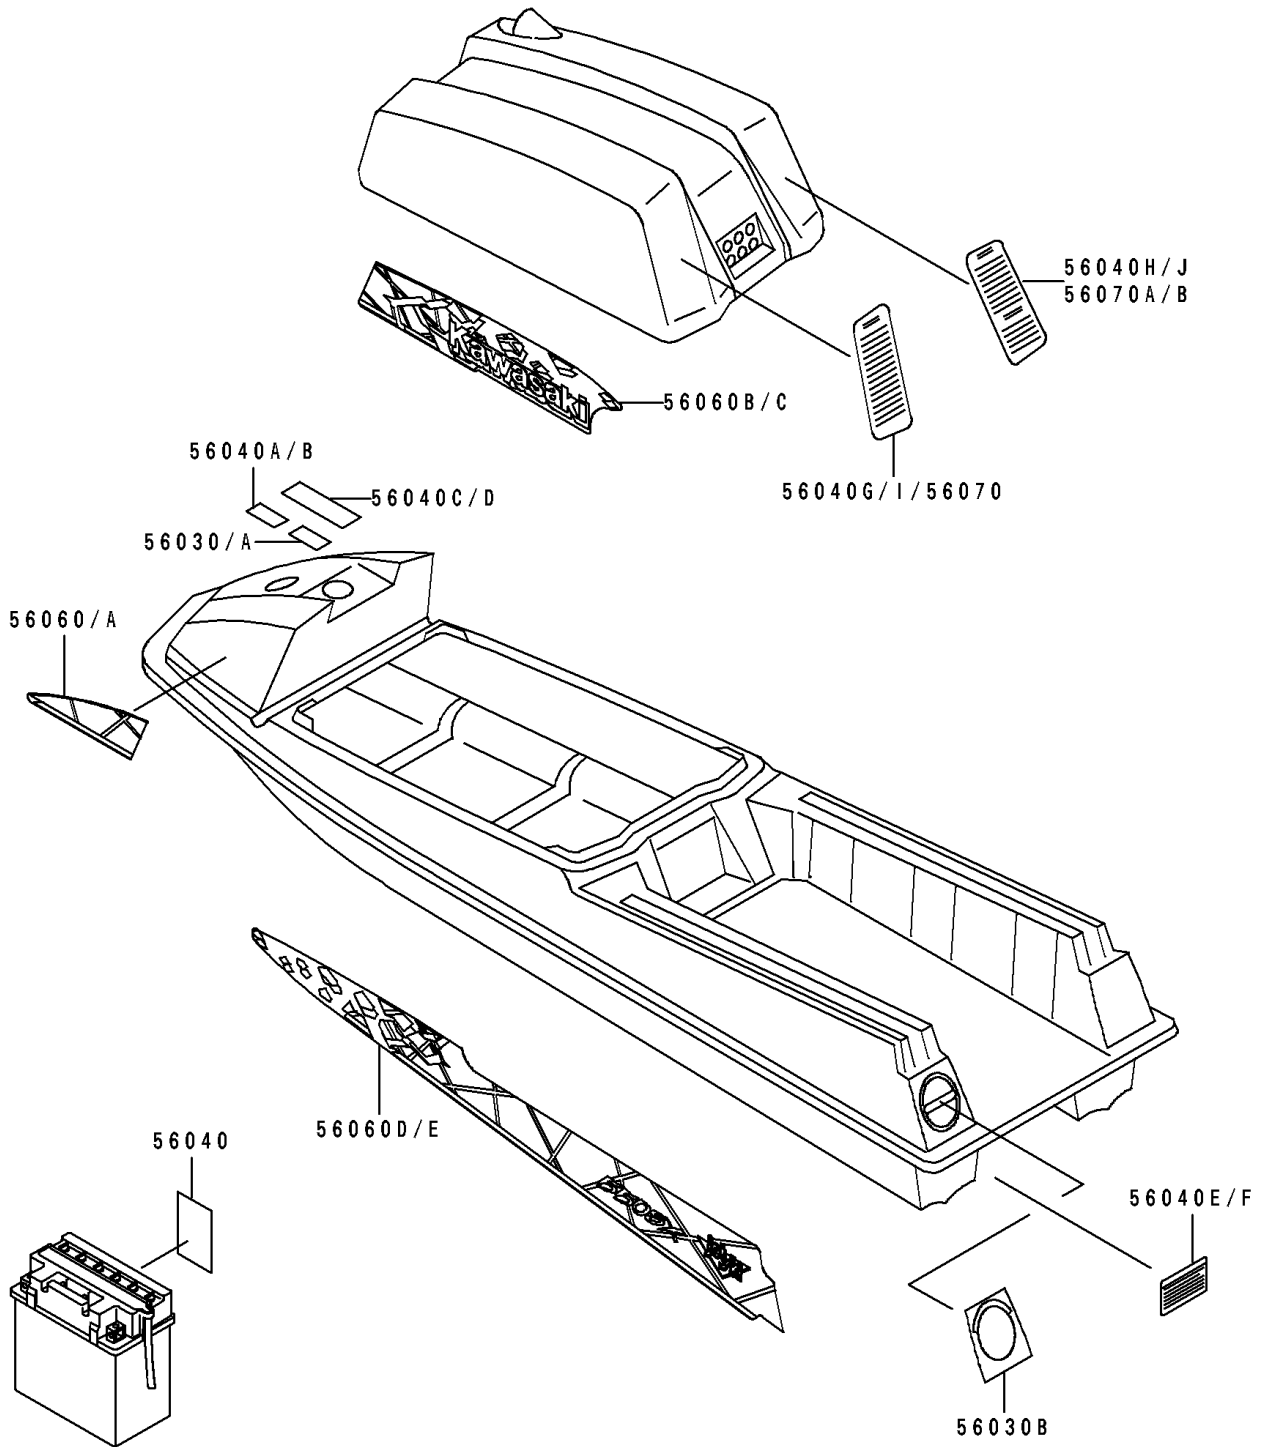

1995 550 SX PARTS DIAGRAM

Labels(JS550-C3/C4/C5)

F3183A

1995 550 SX PARTS LIST

Labels(JS550-C3/C4/C5)

ITEM NAME	PART NUMBER	QUANTITY
LABEL,OIL RECOMMENDED (Ref # 56030)	56030-3761	1
LABEL,OIL RECOMMENDED(FRENCH) (Ref # 56030A)	56030-3765	1
LABEL,FIRE EXTINGUISHER (Ref # 56030B)	56030-3774	1
LABEL,BATTERY CAUTION(FRENCH) (Ref # 56040)	56040-1106	1
LABEL-WARNING,FUEL CAUTION (Ref # 56040A)	56040-3906	1
LABEL,FUEL CAUTION(FRENCH) (Ref # 56040B)	56040-3907	1
LABEL-WARNING,FUEL SUPPLY (Ref # 56040C)	56040-3934	1
LABEL,FUEL SUPPLY(FRENCH) (Ref # 56040D)	56040-3941	1
LABEL-WARNING,NOZZLE (Ref # 56040E)	56040-3946	1
LABEL,NOZZLE CHECK(FRENCH) (Ref # 56040F)	56040-3954	1
LABEL-WARNING,SAFETY(FRENCH) (Ref # 56040I)	56040-3993	1
PATTERN,DECK,FR,LH (Ref # 56060)	56060-1244	1
PATTERN,DECK,FR,RH (Ref # 56060A)	56060-1245	1
PATTERN,ENGINE HOOD,LH (Ref # 56060B)	56060-1246	1
PATTERN,ENGINE HOOD,RH (Ref # 56060C)	56060-1247	1
PATTERN,DECK,RR,LH (Ref # 56060D)	56060-1248	1
PATTERN,DECK,RR,RH (Ref # 56060E)	56060-1249	1
LABEL-WARNING,SAFETY (Ref # 56070)	56070-3733	1
LABEL-WARNING,SAFETY(FRENCH) (Ref # 56070A)	56070-3735	1
LABEL-WARNING,SAFETY (Ref # 56070B)	56070-3736	1