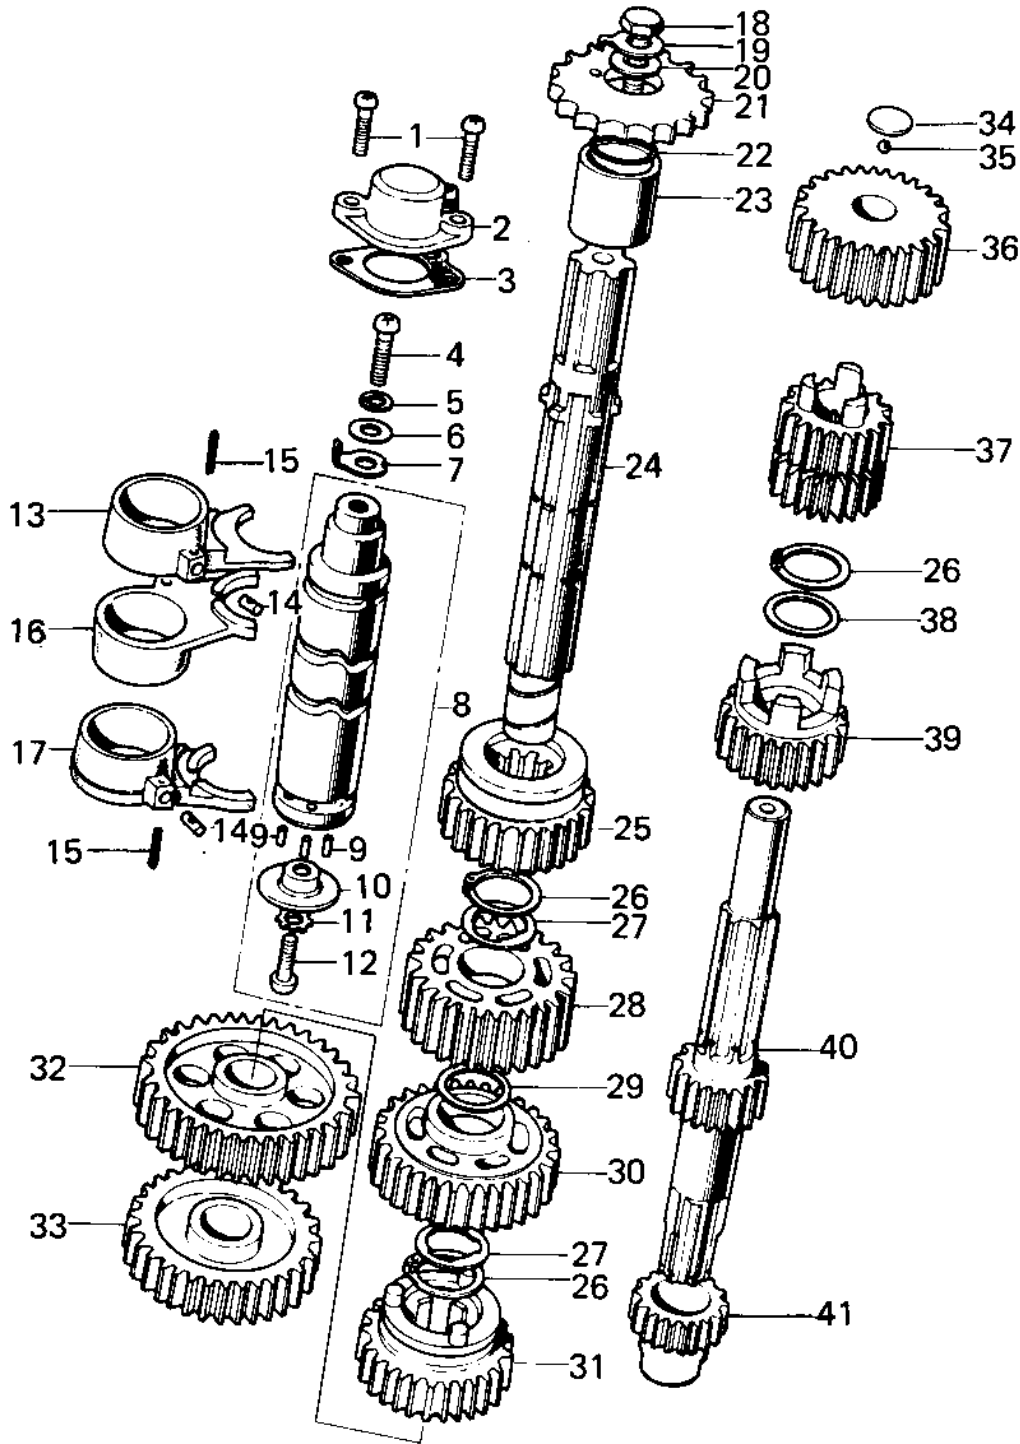

# 1976 KE100 PARTS LIST

TRANSMISSION/CHANGE DRUM(KE100-A5/A6/A7/

ITEM NAME	PART NUMBER	QUANTITY
SCREW PAN HEAD 6X16 (Ref # 1)	220B0616	2
SWITCH,NEUTRAL (Ref # 2)	13151-1002	1
SWITCH,NEUTRAL (Ref # 2)	13151-1002	1
GASKET NEUTRAL SWITCH (Ref # 3)	13146-002	1
SCREW PAN HEAD 6X16 (Ref # 4)	220B0616	1
WASHER SPRING 6MM (Ref # 5)	461F0600	AR
WASHER PLAIN 6MM (Ref # 6)	410B0600	1
ROTOR,NEUTRAL INDICTR (Ref # 7)	21007-1003	1
ROTOR,NEUTRAL INDICTR (Ref # 7)	21007-1003	1
DRUM ASSY-GEAR CHANGE (Ref # 8)	13239-005	1
DRUM ASSY,GEAR CHANGE (Ref # 8)	13239-1002	1
PIN GEAR CHANGE DRUM (Ref # 9)	92042-014	6
PIN GEAR CHANGE DRUM (Ref # 9)	92042-014	5
PLATE CHANGE DRUM PIN (Ref # 10)	13142-008	1
WASHER LOCK 6MM (Ref # 11)	464H0600	1
SCREW PAN HEAD 6X14 (Ref # 12)	220B0614	1
FORK SELECTOR 3RD (Ref # 13)	13140-009	1
PIN SELECT FORK GUIDE (Ref # 14)	92043-005	3
PIN COTTER 3.0X20 (Ref # 15)	550D3020	3
FORK SELECTOR 4TH-TOP (Ref # 16)	13140-017	1
FORK SELECTOR LOW-2ND (Ref # 17)	13140-010	1
BOLT-SMALL-UPSET,8X16 (Ref # 18)	115G0816	1
WASHER,LOCK,8MM (Ref # 19)	92030-012	1
WASHER,ENGINE SPRCKT (Ref # 20)	92022-266	1
ENGINE SPROCKET,1ST (Ref # 21)	13144-054	1
ENGINE SPROCKET,13T (Ref # 21)	13144-053	(1
SPROCKET-OUTPUT,14T (Ref # 21)	13144-1058	(1
"O" RING (Ref # 22)	92055-022	1
COLLAR,ENG NPROCKET (Ref # 23)	92027-179	1