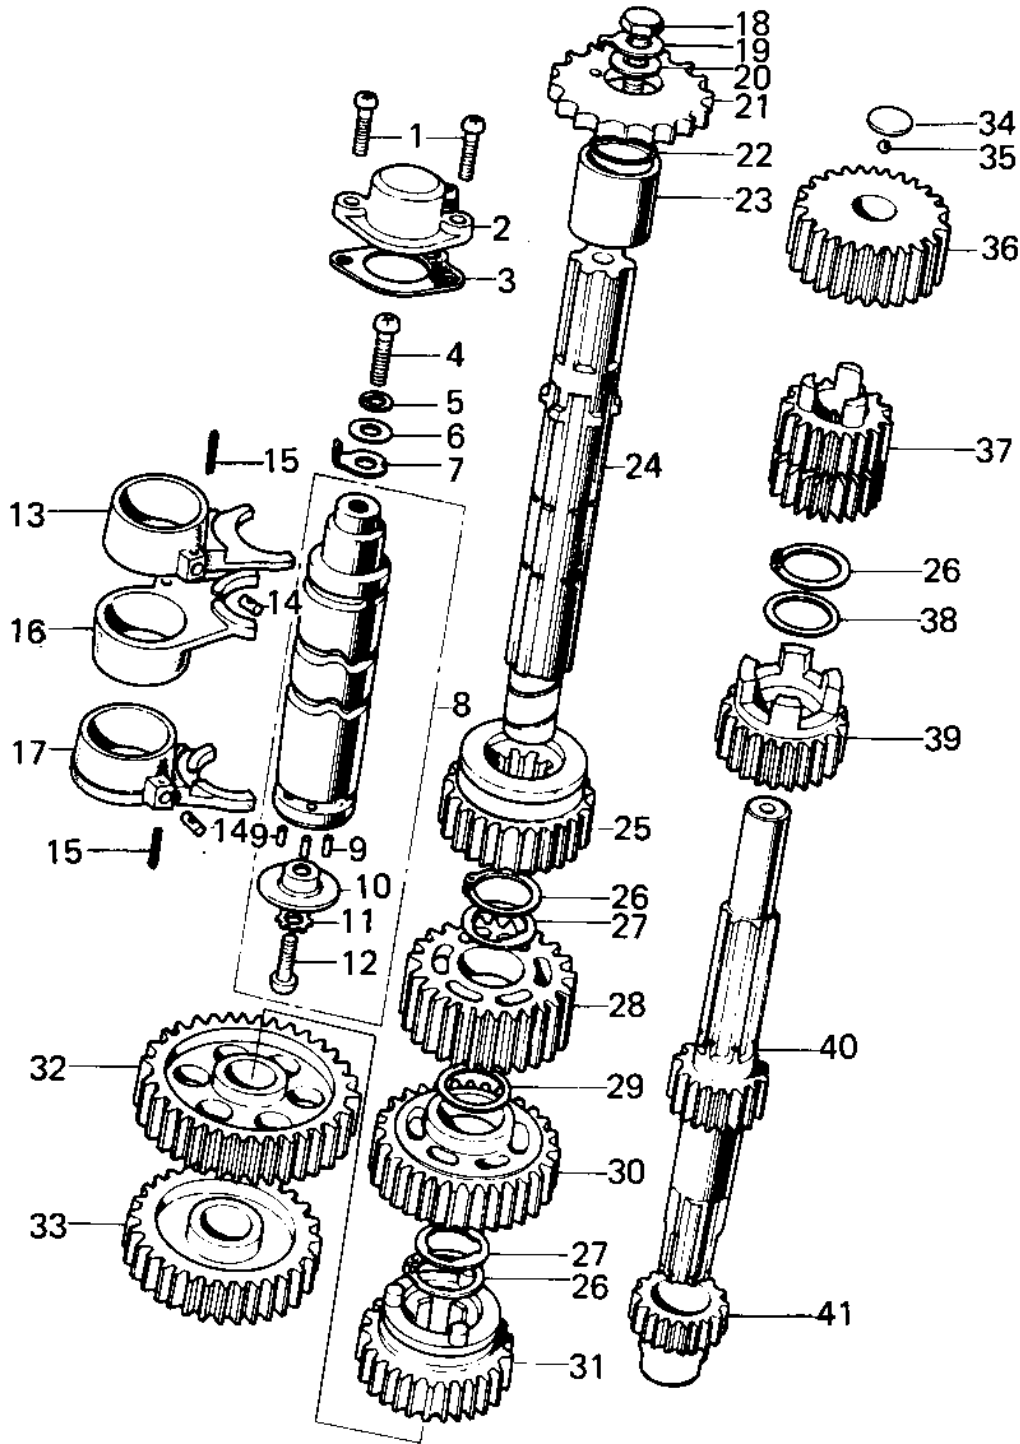

1978 KE100 PARTS DIAGRAM

TRANSMISSION/CHANGE DRUM(KE100-A5/A6/A7/

1978 KE100 PARTS LIST

TRANSMISSION/CHANGE DRUM(KE100-A5/A6/A7/

ITEM NAME	PART NUMBER	QUANTITY
SCREW PAN HEAD 6X16 (Ref # 1)	220B0616	
SWITCH,NEUTRAL (Ref # 2)	13151-1002	
SWITCH,NEUTRAL (Ref # 2)	13151-1002	
GASKET NEUTRAL SWITCH (Ref # 3)	13146-002	
SCREW PAN HEAD 6X16 (Ref # 4)	220B0616	
WASHER SPRING 6MM (Ref # 5)	461F0600	
WASHER PLAIN 6MM (Ref # 6)	410B0600	
ROTOR,NEUTRAL INDICTR (Ref # 7)	21007-1003	
ROTOR,NEUTRAL INDICTR (Ref # 7)	21007-1003	
DRUM ASSY-GEAR CHANGE (Ref # 8)	13239-005	
DRUM ASSY,GEAR CHANGE (Ref # 8)	13239-1002	
PIN GEAR CHANGE DRUM (Ref # 9)	92042-014	
PIN GEAR CHANGE DRUM (Ref # 9)	92042-014	
PLATE CHANGE DRUM PIN (Ref # 10)	13142-008	
WASHER LOCK 6MM (Ref # 11)	464H0600	
SCREW PAN HEAD 6X14 (Ref # 12)	220B0614	
FORK SELECTOR 3RD (Ref # 13)	13140-009	
PIN SELECT FORK GUIDE (Ref # 14)	92043-005	
PIN COTTER 3.0X20 (Ref # 15)	550D3020	
FORK SELECTOR 4TH-TOP (Ref # 16)	13140-017	
FORK SELECTOR LOW-2ND (Ref # 17)	13140-010	
BOLT-SMALL-UPSET,8X16 (Ref # 18)	115G0816	
WASHER,LOCK,8MM (Ref # 19)	92030-012	
WASHER,ENGINE SPRCKT (Ref # 20)	92022-266	
ENGINE SPROCKET,1ST (Ref # 21)	13144-054	
ENGINE SPROCKET,13T (Ref # 21)	13144-053	
SPROCKET-OUTPUT,14T (Ref # 21)	13144-1058	
"O" RING (Ref # 22)	92055-022	
COLLAR,ENG NPROCKET (Ref # 23)	92027-179	