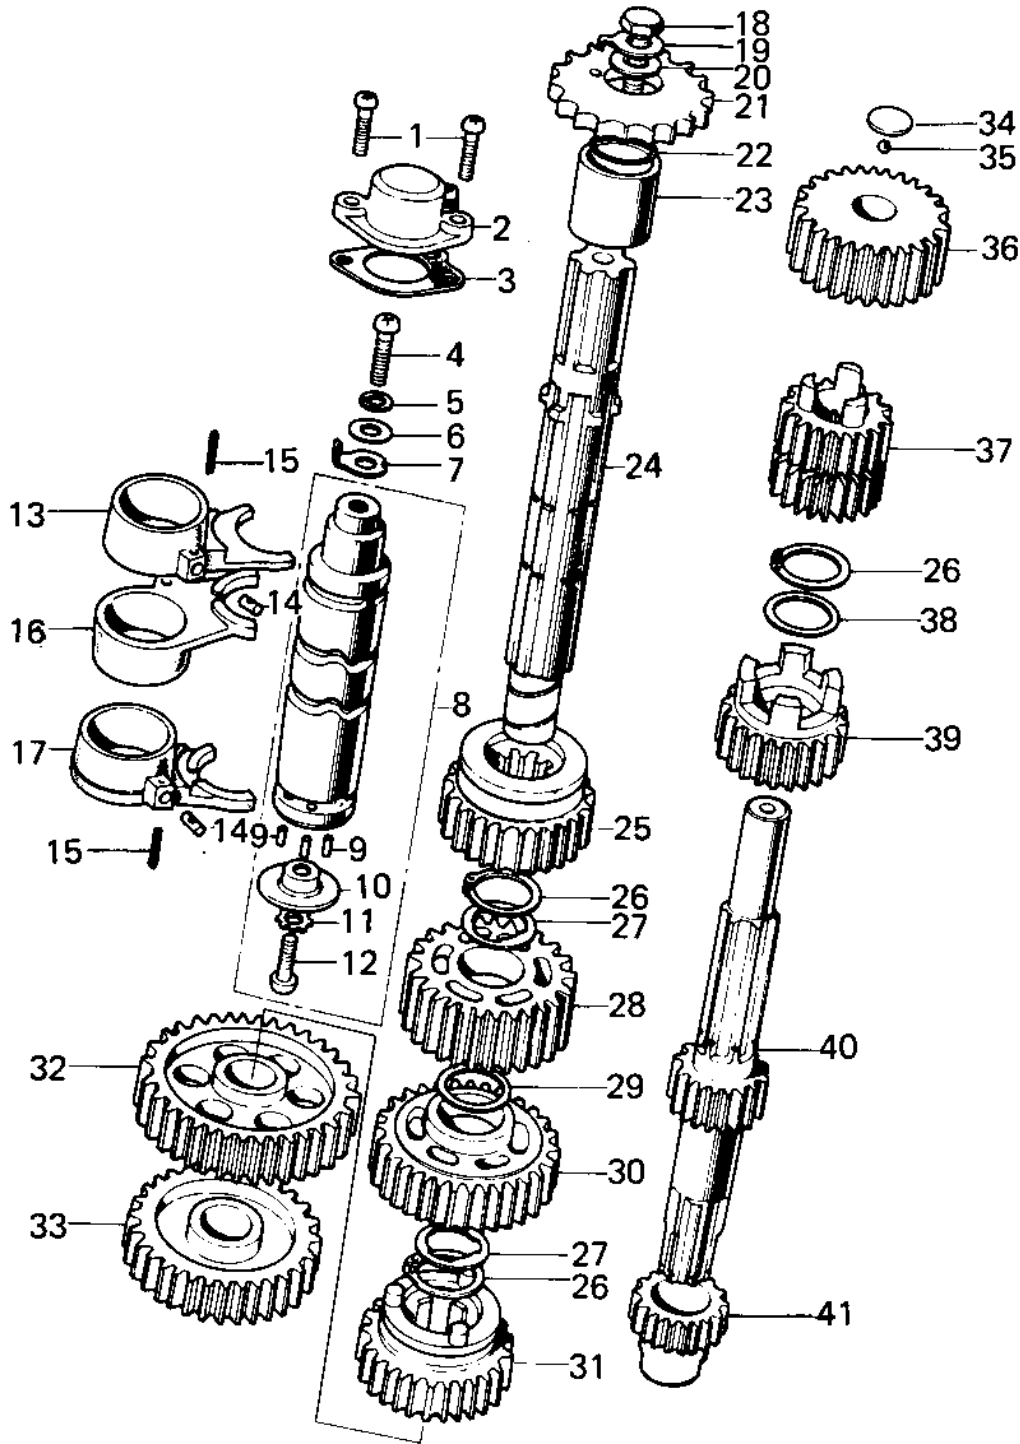

1979 KE100 PARTS DIAGRAM

TRANSMISSION/CHANGE DRUM(KE100-A5/A6/A7/

1979 KE100 PARTS LIST

TRANSMISSION/CHANGE DRUM(KE100-A5/A6/A7/

ITEM NAME	PART NUMBER	QUANTITY
SCREW PAN HEAD 6X16 (Ref # 1)	220B0616	
SWITCH,NEUTRAL (Ref # 2)	13151-1002	
SWITCH,NEUTRAL (Ref # 2)	13151-1002	
GASKET NEUTRAL SWITCH (Ref # 3)	13146-002	
SCREW PAN HEAD 6X16 (Ref # 4)	220B0616	
WASHER SPRING 6MM (Ref # 5)	461F0600	
WASHER PLAIN 6MM (Ref # 6)	410B0600	
ROTOR,NEUTRAL INDICTR (Ref # 7)	21007-1003	
ROTOR,NEUTRAL INDICTR (Ref # 7)	21007-1003	
DRUM ASSY-GEAR CHANGE (Ref # 8)	13239-005	
DRUM ASSY,GEAR CHANGE (Ref # 8)	13239-1002	
PIN GEAR CHANGE DRUM (Ref # 9)	92042-014	
PIN GEAR CHANGE DRUM (Ref # 9)	92042-014	
PLATE CHANGE DRUM PIN (Ref # 10)	13142-008	
WASHER LOCK 6MM (Ref # 11)	464H0600	
SCREW PAN HEAD 6X14 (Ref # 12)	220B0614	
FORK SELECTOR 3RD (Ref # 13)	13140-009	
PIN SELECT FORK GUIDE (Ref # 14)	92043-005	
PIN COTTER 3.0X20 (Ref # 15)	550D3020	
FORK SELECTOR 4TH-TOP (Ref # 16)	13140-017	
FORK SELECTOR LOW-2ND (Ref # 17)	13140-010	
BOLT-SMALL-UPSET,8X16 (Ref # 18)	115G0816	
WASHER,LOCK,8MM (Ref # 19)	92030-012	
WASHER,ENGINE SPRCKT (Ref # 20)	92022-266	
ENGINE SPROCKET,1ST (Ref # 21)	13144-054	
ENGINE SPROCKET,13T (Ref # 21)	13144-053	
SPROCKET-OUTPUT,14T (Ref # 21)	13144-1058	
"O" RING (Ref # 22)	92055-022	
COLLAR,ENG NPROCKET (Ref # 23)	92027-179	