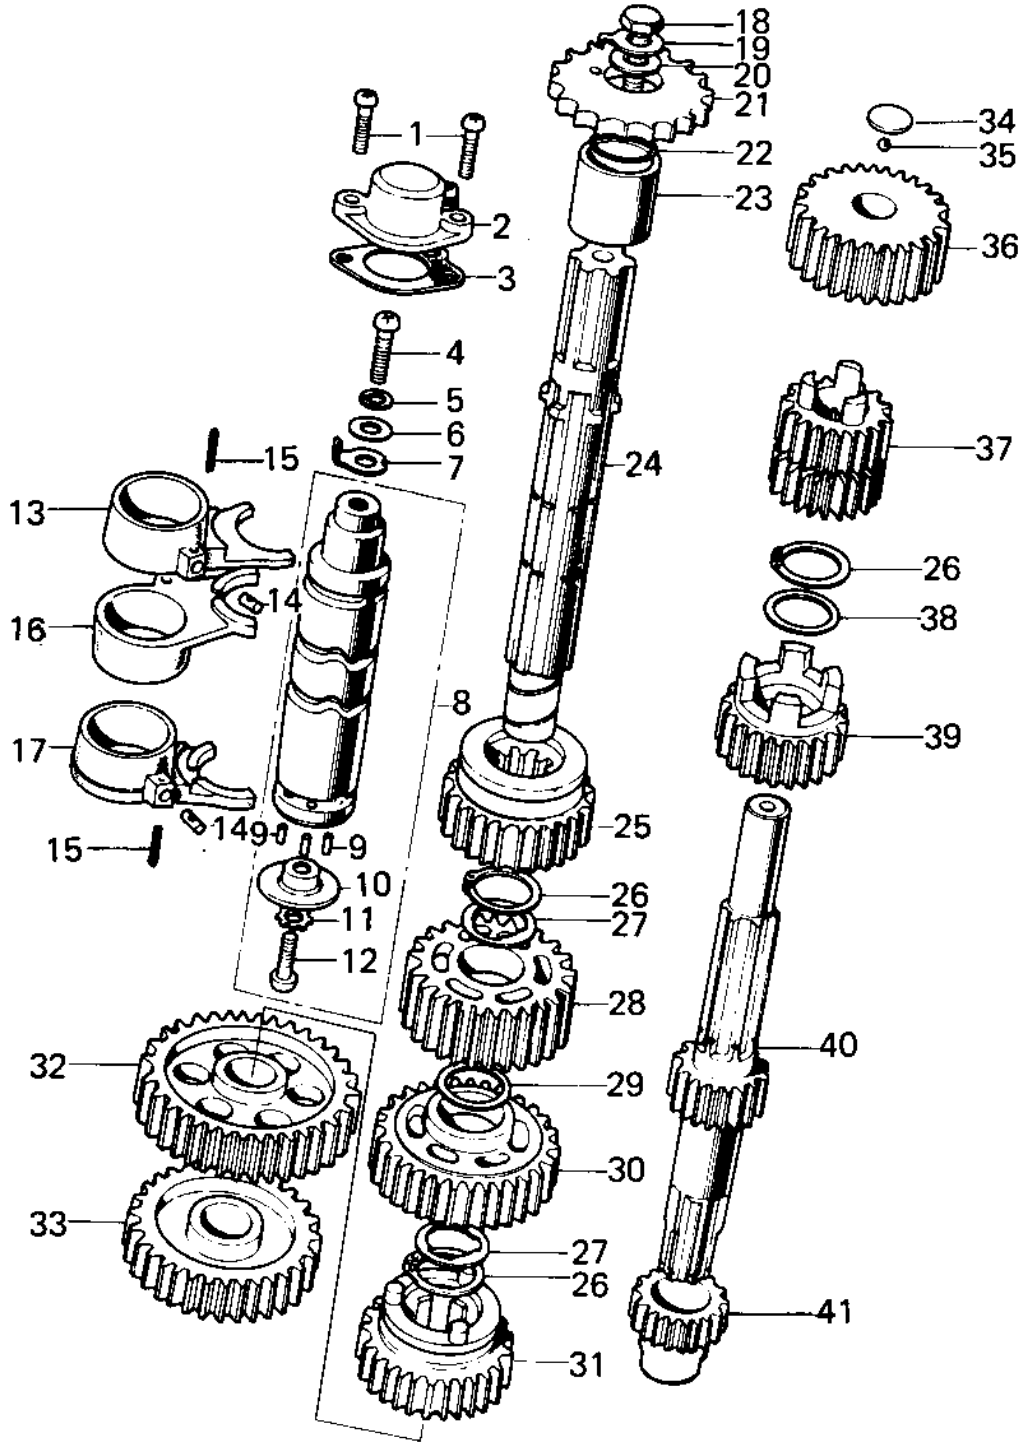

# 1980 KE100 PARTS LIST

TRANSMISSION/CHANGE DRUM(KE100-A5/A6/A7/

ITEM NAME	PART NUMBER	QUANTITY
SCREW PAN HEAD 6X16 (Ref # 1)	220B0616	
SWITCH,NEUTRAL (Ref # 2)	13151-1002	
SWITCH,NEUTRAL (Ref # 2)	13151-1002	
GASKET NEUTRAL SWITCH (Ref # 3)	13146-002	
SCREW PAN HEAD 6X16 (Ref # 4)	220B0616	
WASHER SPRING 6MM (Ref # 5)	461F0600	
WASHER PLAIN 6MM (Ref # 6)	410B0600	
ROTOR,NEUTRAL INDICTR (Ref # 7)	21007-1003	
ROTOR,NEUTRAL INDICTR (Ref # 7)	21007-1003	
DRUM ASSY-GEAR CHANGE (Ref # 8)	13239-005	
DRUM ASSY,GEAR CHANGE (Ref # 8)	13239-1002	
PIN GEAR CHANGE DRUM (Ref # 9)	92042-014	
PIN GEAR CHANGE DRUM (Ref # 9)	92042-014	
PLATE CHANGE DRUM PIN (Ref # 10)	13142-008	
WASHER LOCK 6MM (Ref # 11)	464H0600	
SCREW PAN HEAD 6X14 (Ref # 12)	220B0614	
FORK SELECTOR 3RD (Ref # 13)	13140-009	
PIN SELECT FORK GUIDE (Ref # 14)	92043-005	
PIN COTTER 3.0X20 (Ref # 15)	550D3020	
FORK SELECTOR 4TH-TOP (Ref # 16)	13140-017	
FORK SELECTOR LOW-2ND (Ref # 17)	13140-010	
BOLT-SMALL-UPSET,8X16 (Ref # 18)	115G0816	
WASHER,LOCK,8MM (Ref # 19)	92030-012	
WASHER,ENGINE SPRCKT (Ref # 20)	92022-266	
ENGINE SPROCKET,1ST (Ref # 21)	13144-054	
ENGINE SPROCKET,13T (Ref # 21)	13144-053	
SPROCKET-OUTPUT,14T (Ref # 21)	13144-1058	
"O" RING (Ref # 22)	92055-022	
COLLAR,ENG NPROCKET (Ref # 23)	92027-179	