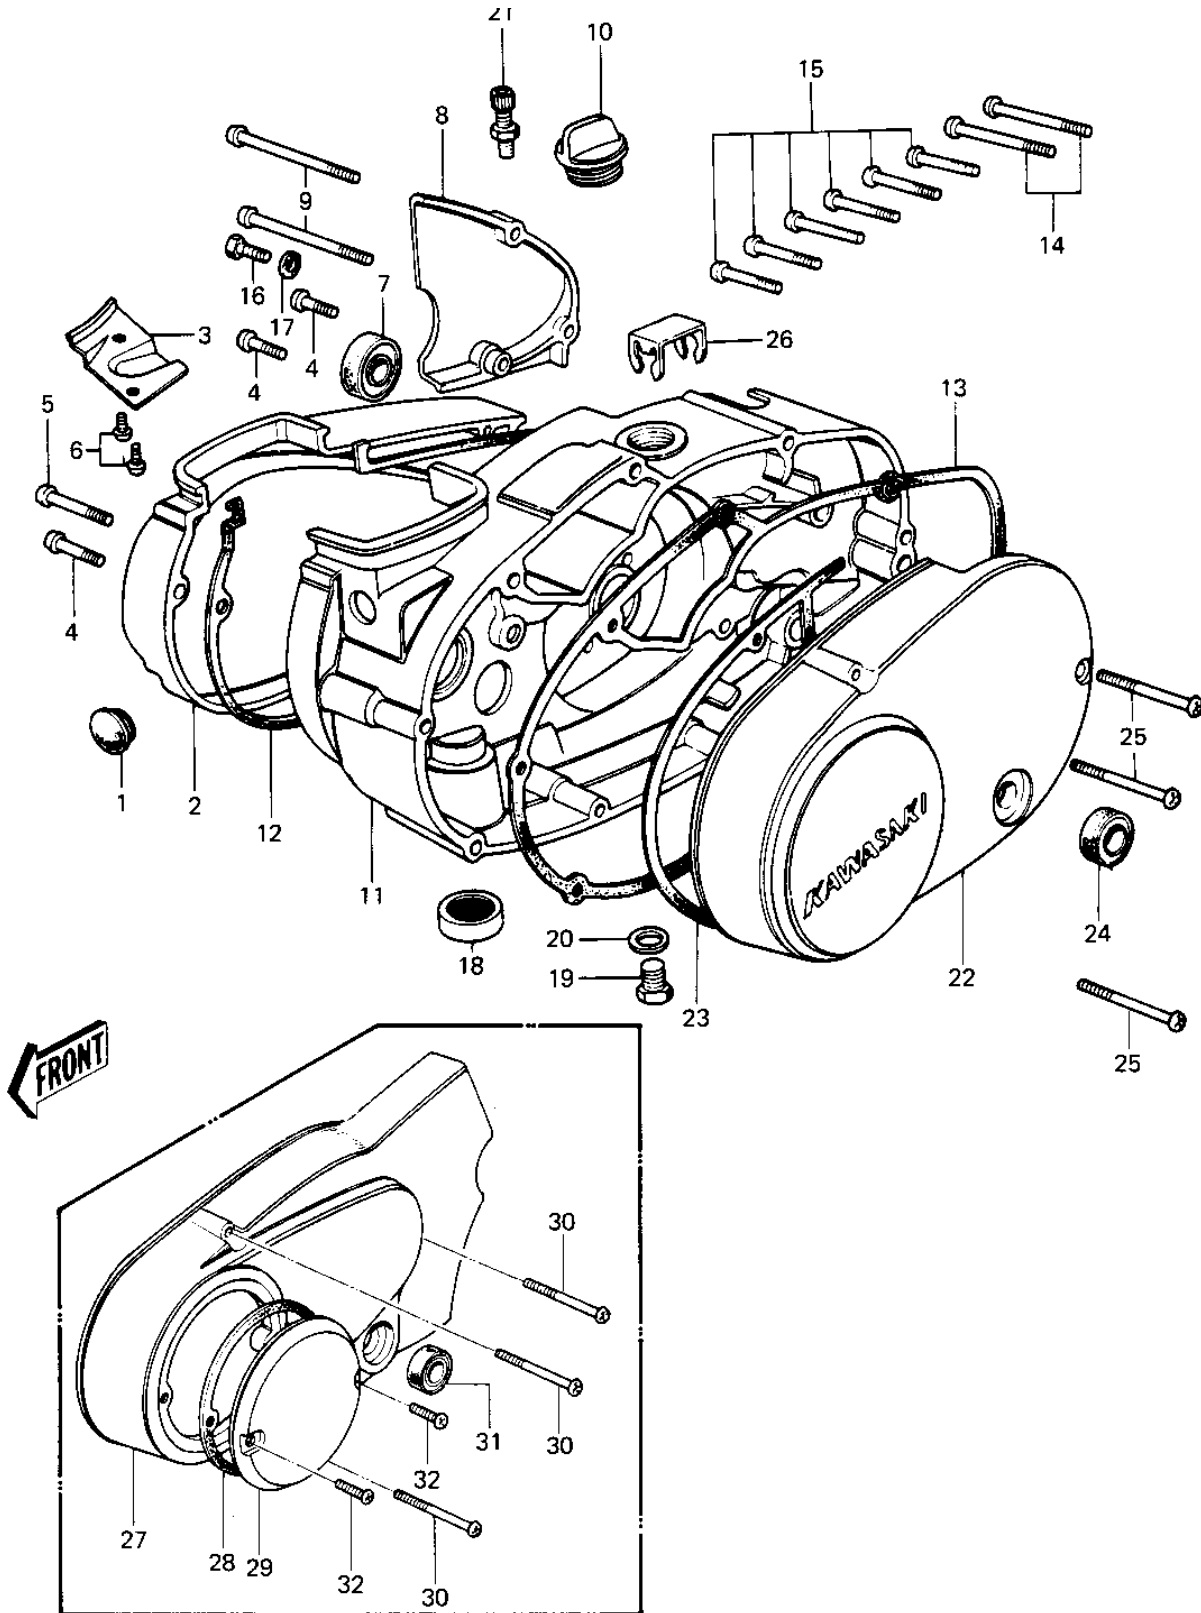

# 1976 KE100 PARTS DIAGRAM

## ENGINE COVERS

# 1976 KE100 PARTS LIST

## ENGINE COVERS

ITEM NAME	PART NUMBER	QUANTITY
CAP CARB MOUNT HOLE (Ref # 1)	14039-001	1
COVER,CARB BARREL (Ref # 2)	14030-1005	1
COVER,CARB BARREL (Ref # 2)	14030-1005	1
COVER,CARB BARREL (Ref # 2)	14030-1005	1
COVER,CLUTCH CABLE (Ref # 3)	14025-1137	1
COVER,CLUTCH CABLE (Ref # 3)	14025-1137	1
SCREW PAN HEAD 6X20 (Ref # 4)	220B0620	3
SCREW PAN HEAD 6X35 (Ref # 5)	220B0635	1
SCREW PAN HEAD 6X12 (Ref # 6)	220B0612	2
OIL SEAL TB14257 (Ref # 7)	653B142507	1
COVER,OIL PUMP,BUFF (Ref # 8)	14030-050-80	1
SCREW PAN HEAD 6X75 (Ref # 9)	220B0675	2
FILLER,OIL (Ref # 10)	16115-018	1
COVER,R.H,ENG,BARREL (Ref # 11)	14032-1017	1
COVER,R.H,ENG,BARREL (Ref # 11)	14032-1017	1
GASKET,CARBURETOR COV (Ref # 12)	11060-1201	1
GASKET,CLUTCH COVER (Ref # 13)	11060-1198	1
SCREW PAN HEAD 6X45 (Ref # 14)	220B0645	2
SCREW PAN HEAD 6X30 (Ref # 15)	220B0630	6
BOLT,HEX HEAD,6X14 (Ref # 16)	92001-121	1
WASHER OIL PUMP BANJO (Ref # 17)	92022-077	1
DRAIN,FUEL (Ref # 18)	16116-006	1
PLUG OIL DRAIN (Ref # 19)	92067-001	1
GASKET CHECK VALVE (Ref # 20)	92065-058	1
ADJUSTER,CABLE (Ref # 21)	16002-012	1
COVER,L.H.ENGINE (Ref # 22)	14031-1029	1
COVER,L.H.ENGINE (Ref # 22)	14031-1029	1
GASKET,GENERATOR COVE (Ref # 23)	11060-1202	1
OIL SEAL SB12205 (Ref # 24)	92049-004	1