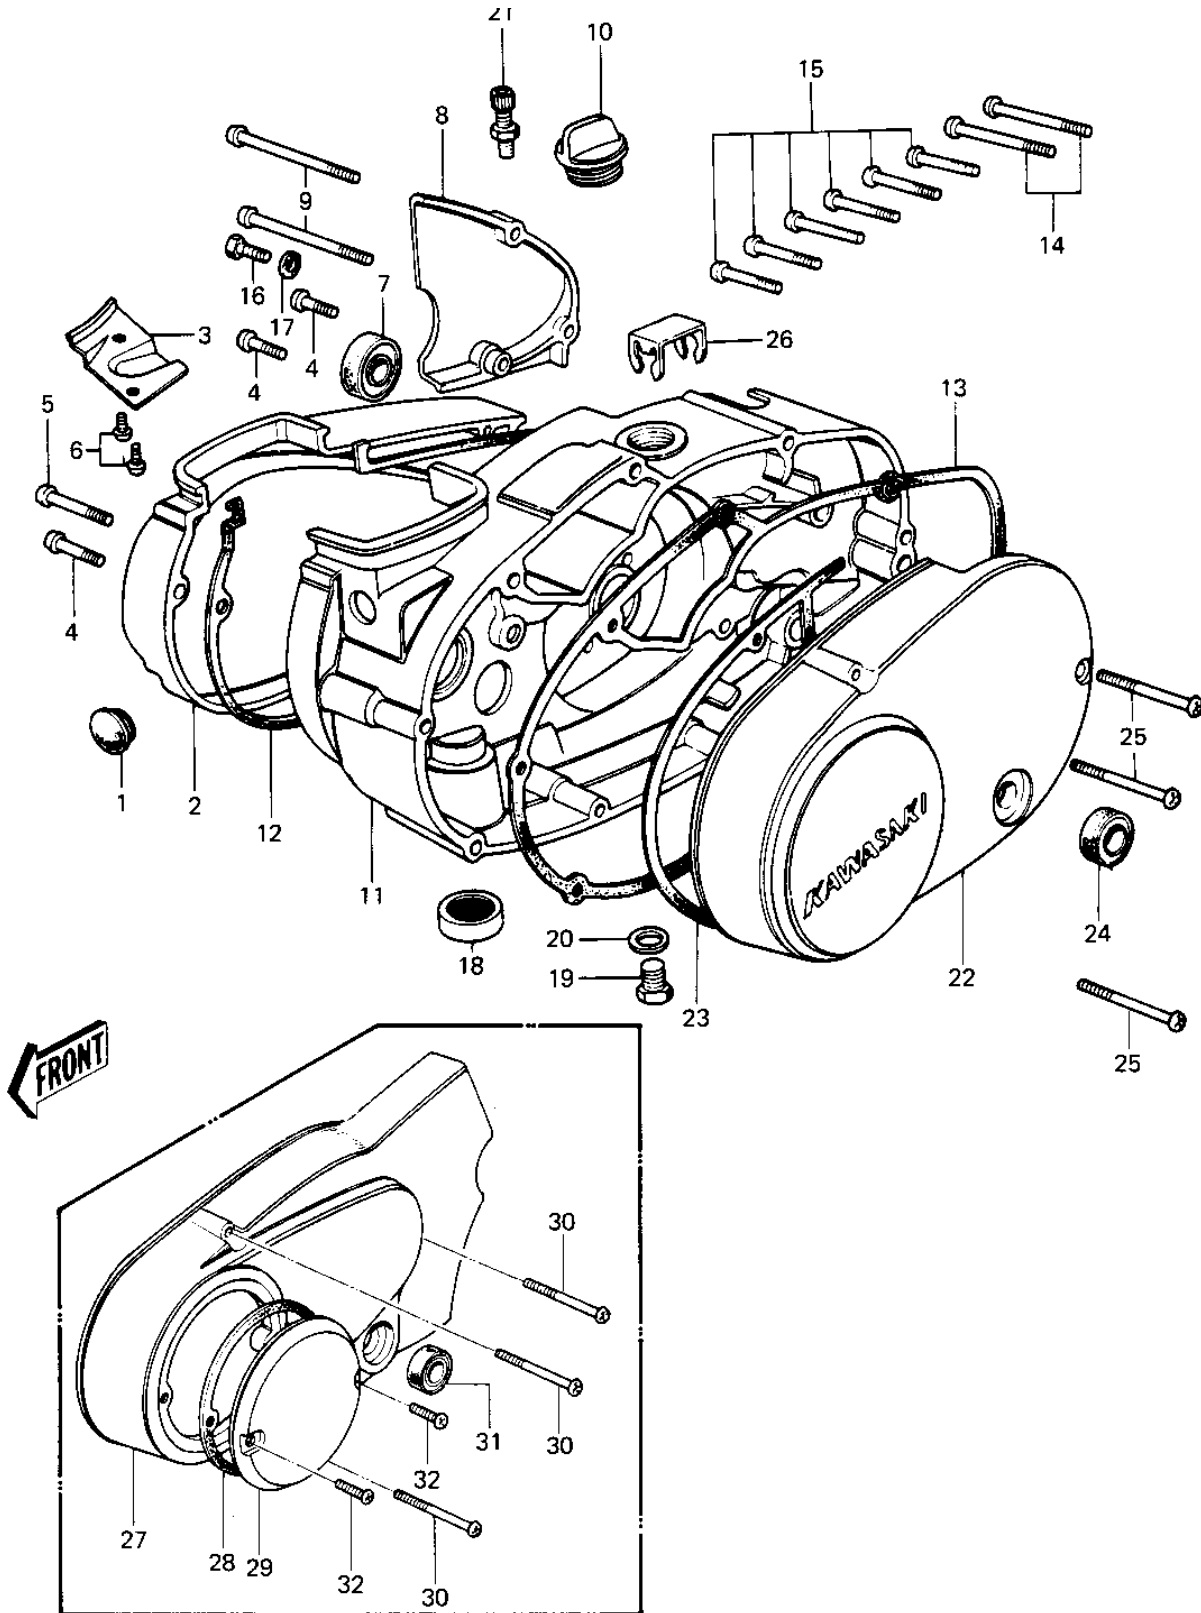

1977 KE100 PARTS DIAGRAM

ENGINE COVERS