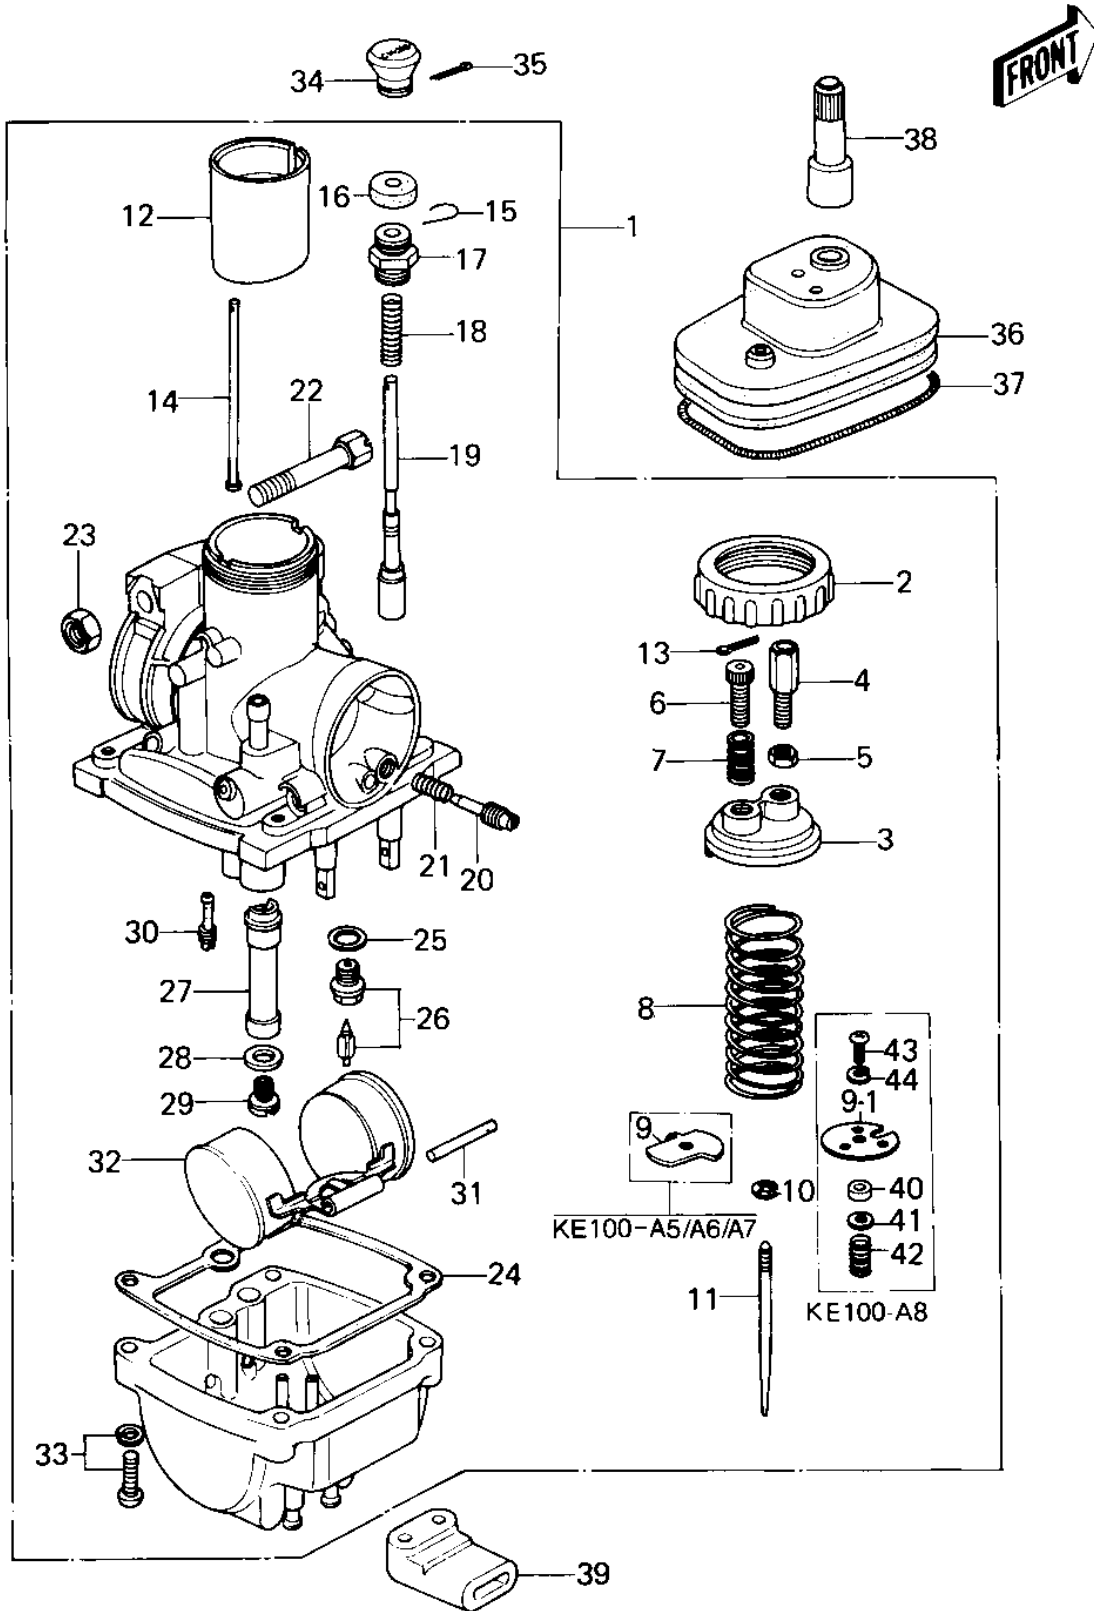

1981 KE100 PARTS DIAGRAM

CARBURETOR (KE100-A5/A6/A7/A8)

1981 KE100 PARTS LIST

CARBURETOR (KE100-A5/A6/A7/A8)

ITEM NAME	PART NUMBER	QUANTITY
CARBURETOR ASSY, (Ref # 1)	16001-230	1
CARBURETOR ASSY (Ref # 1)	16001-234	1
CARBURETOR ASSY (Ref # 1)	16001-1042	1
CAP MIXING CHAMBER (Ref # 2)	16004-010	1
TOP MIXING CHAMBER (Ref # 3)	16005-005	1
ADJUSTER,CABLE (Ref # 4)	16002-017	1
NUT CABLE ADJUST LOCK (Ref # 5)	16003-004	1
SCREW,THROTTLE STOP (Ref # 6)	16021-002	1
SPRING THR STOP SCREW (Ref # 7)	16022-005	1
SPRING THROTTLE VALVE (Ref # 8)	16006-013	1
SPRING SEAT,THRTL TL (Ref # 9)	16007-020	1
SPRING SEAT,THROT VLV (Ref # 9-1)	13169-1105	1
CIRCLIP (Ref # 10)	16008-010	1
JET NEEDLE 4EJ7 (Ref # 11)	16009-059	1
JET NEEDLE,4EJ12 (Ref # 11)	16009-1012	1
VALVE,THROTTLE CA2.0 (Ref # 12)	16025-057	1
VALV,THROTTLE,CA2.0 (Ref # 12)	16025-1013	1
PIN COTTER 1.2X10 (Ref # 13)	550D1210	1
ROD,THROTTLE VLV STP (Ref # 14)	16024-012	1
CIRCLIP (Ref # 15)	92037-1077	1
CIRCLIP (Ref # 15)	92037-1077	1
CAP,STARTER PLUNGER (Ref # 16)	16036-012	1
CAP,STARTER PLUNGER (Ref # 17)	16012-021	1
SPRING,STARTER PLUNGR (Ref # 18)	16013-010	1
PLUNGER,STARTER (Ref # 19)	16016-012	1
SCREW PILOT AIR ADJUST (Ref # 20)	16014-002	1
SPRING-THR STOP SCREW (Ref # 21)	16022-007	1
SCREW CLAMP (Ref # 22)	16010-004	1
NUT 6MM (Ref # 23)	311B0600	1