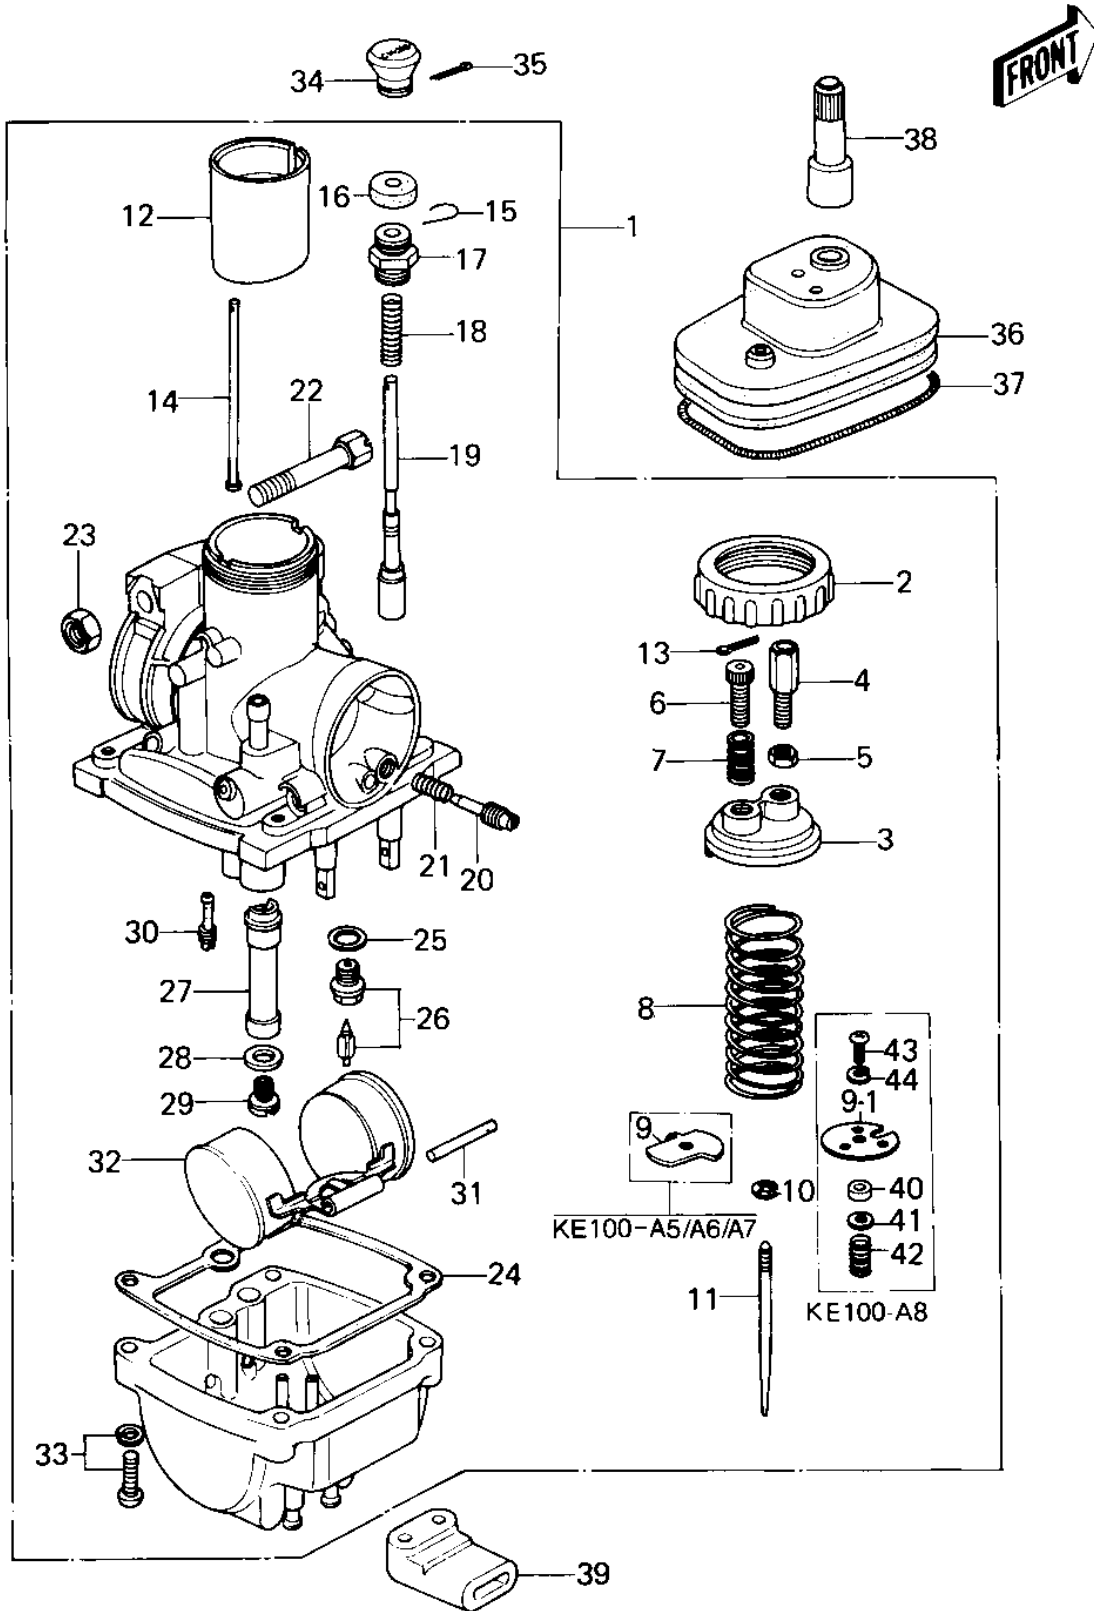

1978 KE100 PARTS DIAGRAM

CARBURETOR (KE100-A5/A6/A7/A8)

1978 KE100 PARTS LIST

CARBURETOR (KE100-A5/A6/A7/A8)

ITEM NAME	PART NUMBER	QUANTITY
CARBURETOR ASSY, (Ref # 1)	16001-230	
CARBURETOR ASSY (Ref # 1)	16001-234	
CARBURETOR ASSY (Ref # 1)	16001-1042	
CAP MIXING CHAMBER (Ref # 2)	16004-010	
TOP MIXING CHAMBER (Ref # 3)	16005-005	
ADJUSTER,CABLE (Ref # 4)	16002-017	
NUT CABLE ADJUST LOCK (Ref # 5)	16003-004	
SCREW,THROTTLE STOP (Ref # 6)	16021-002	
SPRING THR STOP SCREW (Ref # 7)	16022-005	
SPRING THROTTLE VALVE (Ref # 8)	16006-013	
SPRING SEAT,THRTL TL (Ref # 9)	16007-020	
SPRING SEAT,THROT VLV (Ref # 9-1)	13169-1105	
CIRCLIP (Ref # 10)	16008-010	
JET NEEDLE 4EJ7 (Ref # 11)	16009-059	
JET NEEDLE,4EJ12 (Ref # 11)	16009-1012	
VALVE,THROTTLE CA2.0 (Ref # 12)	16025-057	
VALV,THROTTLE,CA2.0 (Ref # 12)	16025-1013	
PIN COTTER 1.2X10 (Ref # 13)	550D1210	
ROD,THROTTLE VLV STP (Ref # 14)	16024-012	
CIRCLIP (Ref # 15)	92037-1077	
CIRCLIP (Ref # 15)	92037-1077	
CAP,STARTER PLUNGER (Ref # 16)	16036-012	
CAP,STARTER PLUNGER (Ref # 17)	16012-021	
SPRING,STARTER PLUNGR (Ref # 18)	16013-010	
PLUNGER,STARTER (Ref # 19)	16016-012	
SCREW PILOT AIR ADJUST (Ref # 20)	16014-002	
SPRING-THR STOP SCREW (Ref # 21)	16022-007	
SCREW CLAMP (Ref # 22)	16010-004	
NUT 6MM (Ref # 23)	311B0600	