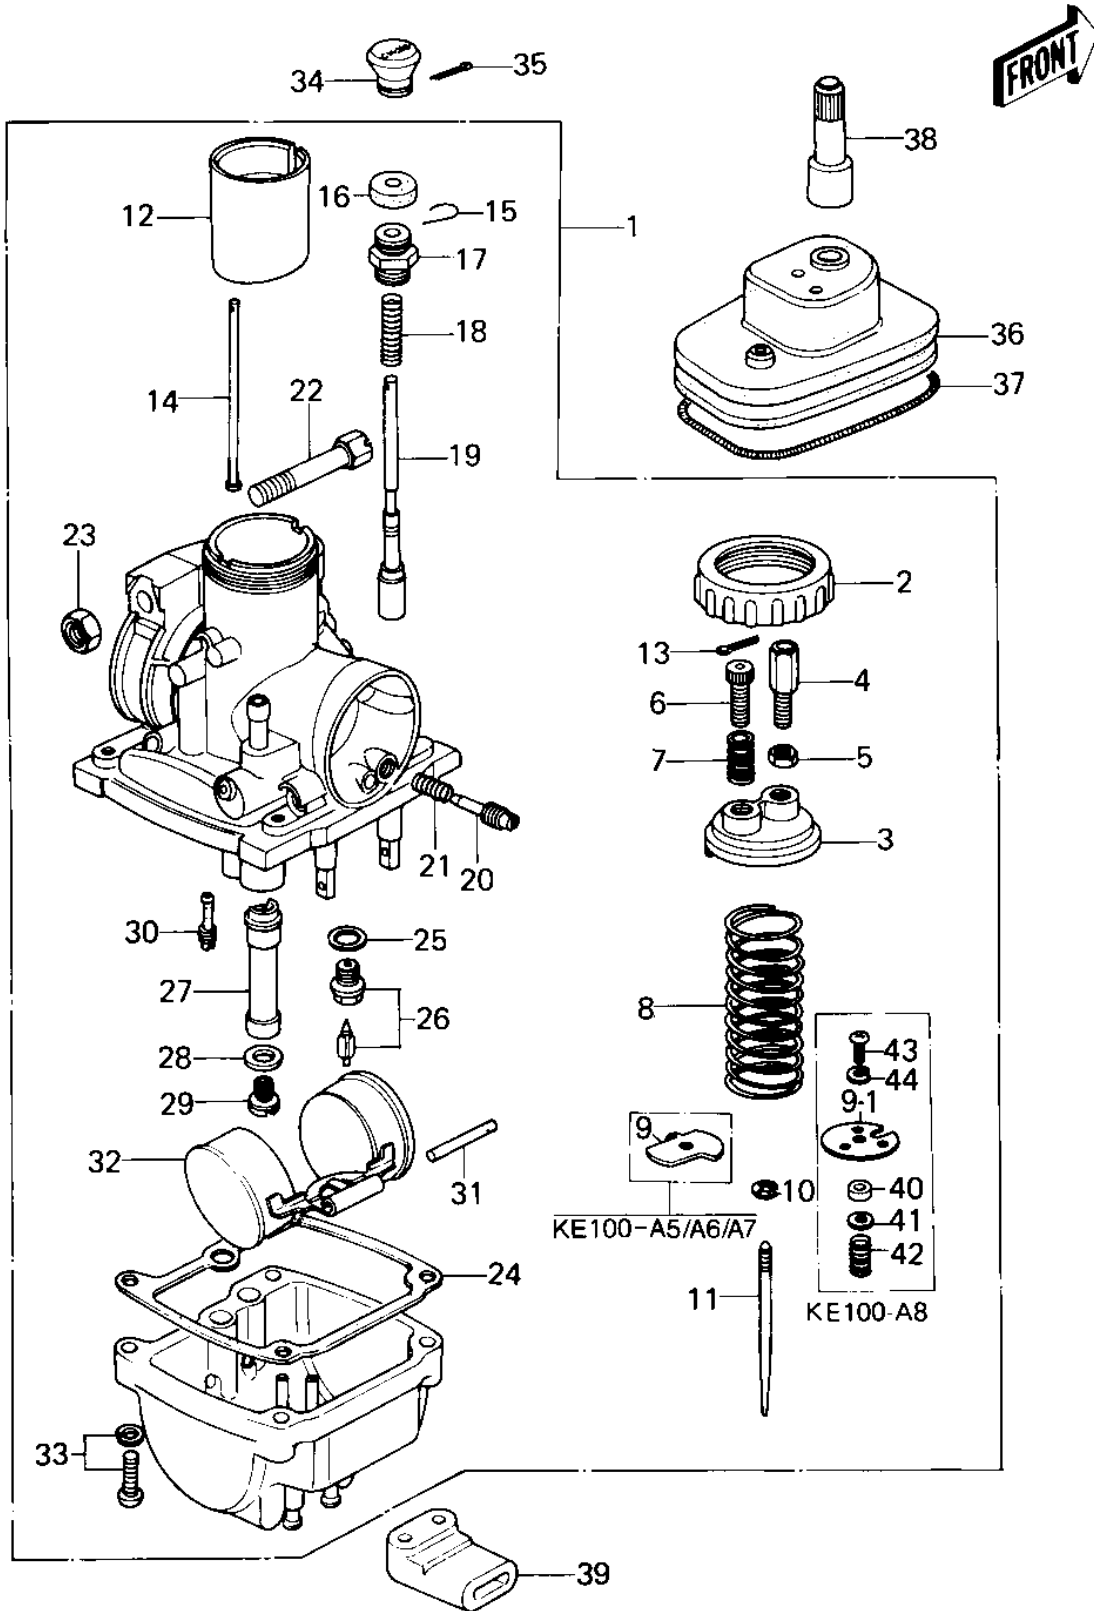

# 1980 KE100 PARTS LIST

CARBURETOR (KE100-A5/A6/A7/A8)

ITEM NAME	PART NUMBER	QUANTITY
CARBURETOR ASSY, (Ref # 1)	16001-230	
CARBURETOR ASSY (Ref # 1)	16001-234	
CARBURETOR ASSY (Ref # 1)	16001-1042	
CAP MIXING CHAMBER (Ref # 2)	16004-010	
TOP MIXING CHAMBER (Ref # 3)	16005-005	
ADJUSTER,CABLE (Ref # 4)	16002-017	
NUT CABLE ADJUST LOCK (Ref # 5)	16003-004	
SCREW,THROTTLE STOP (Ref # 6)	16021-002	
SPRING THR STOP SCREW (Ref # 7)	16022-005	
SPRING THROTTLE VALVE (Ref # 8)	16006-013	
SPRING SEAT,THRTL TL (Ref # 9)	16007-020	
SPRING SEAT,THROT VLV (Ref # 9-1)	13169-1105	
CIRCLIP (Ref # 10)	16008-010	
JET NEEDLE 4EJ7 (Ref # 11)	16009-059	
JET NEEDLE,4EJ12 (Ref # 11)	16009-1012	
VALVE,THROTTLE CA2.0 (Ref # 12)	16025-057	
VALV,THROTTLE,CA2.0 (Ref # 12)	16025-1013	
PIN COTTER 1.2X10 (Ref # 13)	550D1210	
ROD,THROTTLE VLV STP (Ref # 14)	16024-012	
CIRCLIP (Ref # 15)	92037-1077	
CIRCLIP (Ref # 15)	92037-1077	
CAP,STARTER PLUNGER (Ref # 16)	16036-012	
CAP,STARTER PLUNGER (Ref # 17)	16012-021	
SPRING,STARTER PLUNGR (Ref # 18)	16013-010	
PLUNGER,STARTER (Ref # 19)	16016-012	
SCREW PILOT AIR ADJST (Ref # 20)	16014-002	
SPRING-THR STOP SCREW (Ref # 21)	16022-007	
SCREW CLAMP (Ref # 22)	16010-004	
NUT 6MM (Ref # 23)	311B0600	