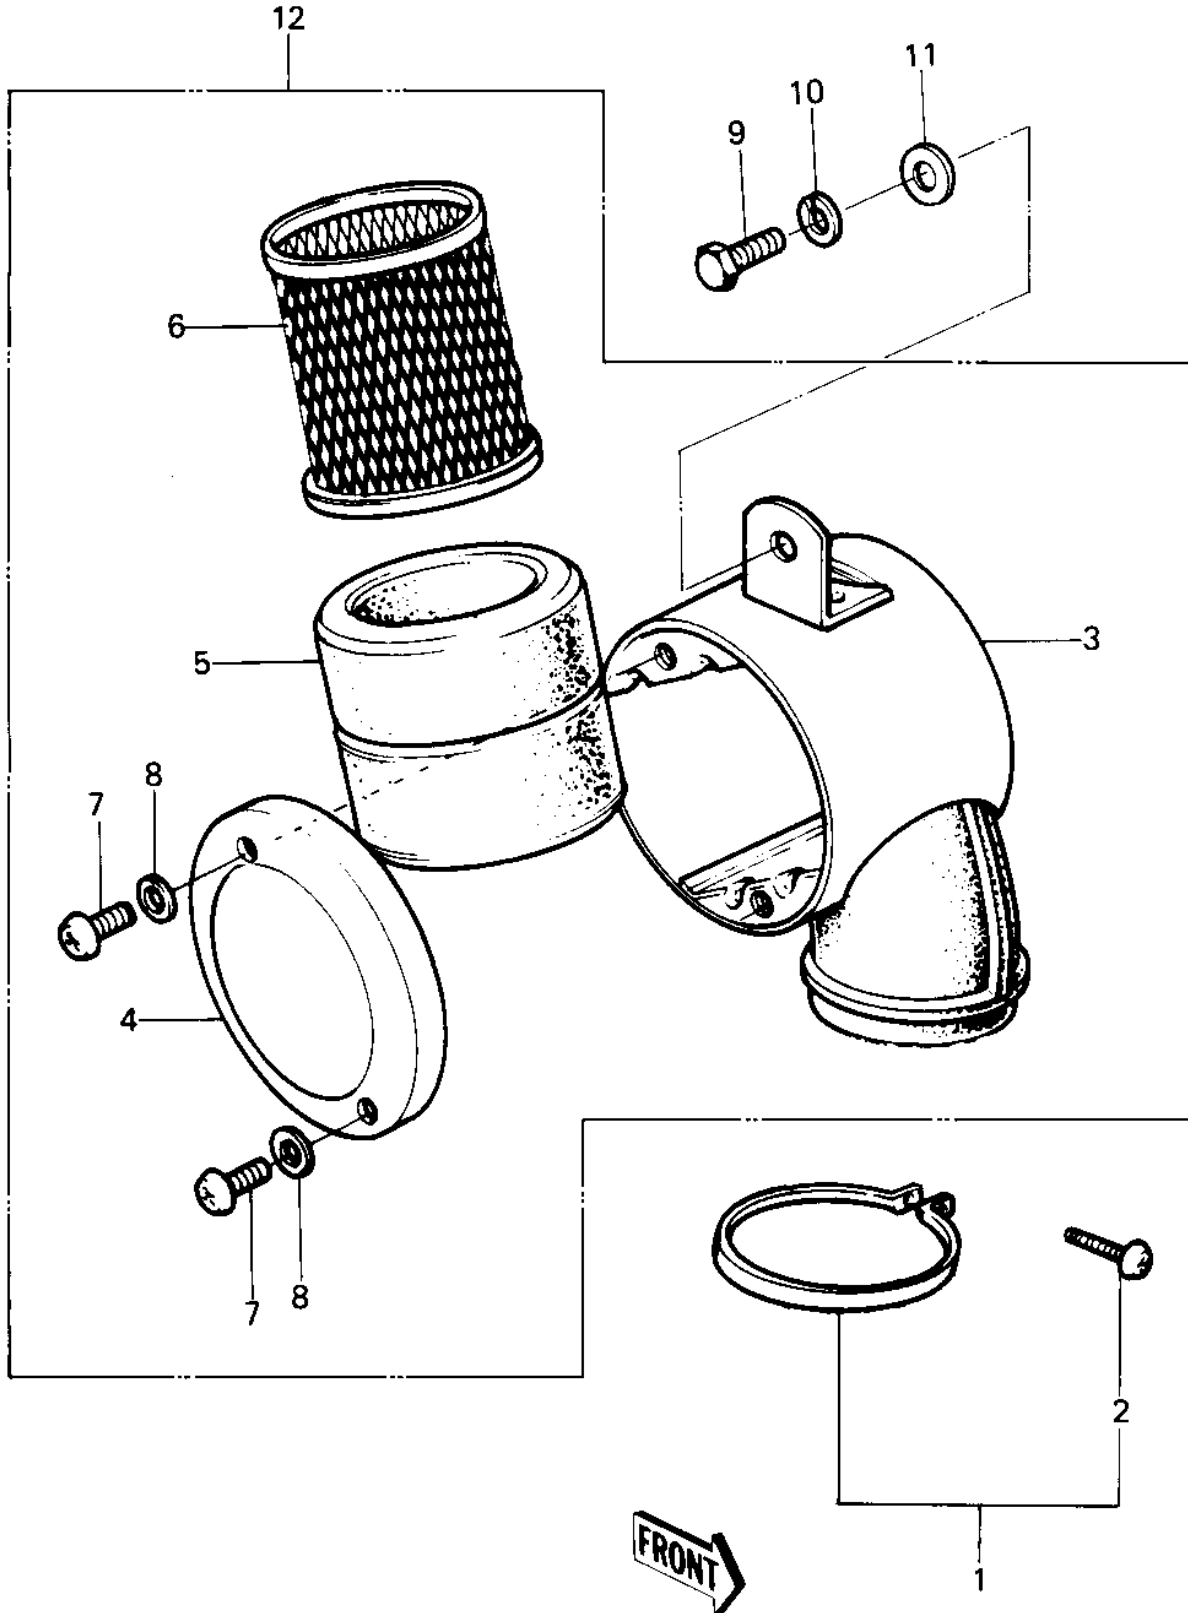

# 1976 KE100 PARTS DIAGRAM

# 1976 KE100 PARTS LIST

## AIR CLEANER

ITEM NAME	PART NUMBER	QUANTITY
CLAMP-AIR CLEANER (Ref # 1)	92037-068	1
SCREW PAN HEAD 6X35 (Ref # 2)	220B0635	1
BODY-AIR CLEANER (Ref # 3)	11011-014	1
CAP,AIR CLEANER (Ref # 4)	11012-050	1
CAP,AIR CLEANER (Ref # 4)	11012-050	1
ELEMENT,AIR,CLNR (Ref # 5)	11013-029	1
ELEMENT,AIR CLNR (Ref # 5)	11013-1008	1
HOLDER-CLNR. ELEMENT (Ref # 6)	11014-004	1
SCREW PAN HEAD 6X8 (Ref # 7)	220B0608	2
WASHER PLAIN 6MM (Ref # 8)	410B0600	2
BOLT-UPSET,6X16 (Ref # 9)	112G0616	1
WASHER SPRING 6MM (Ref # 10)	461F0600	1
WASHER PLAIN 6MM (Ref # 11)	410B0600	1
AIR CLEANER ASY,BLACK (Ref # 12)	11010-082-21	1
AIR CLEANER ASY,BLACK (Ref # 12)	11010-082-21	1
AIR CLEANER ASSY (Ref # 12)	11010-1015	1