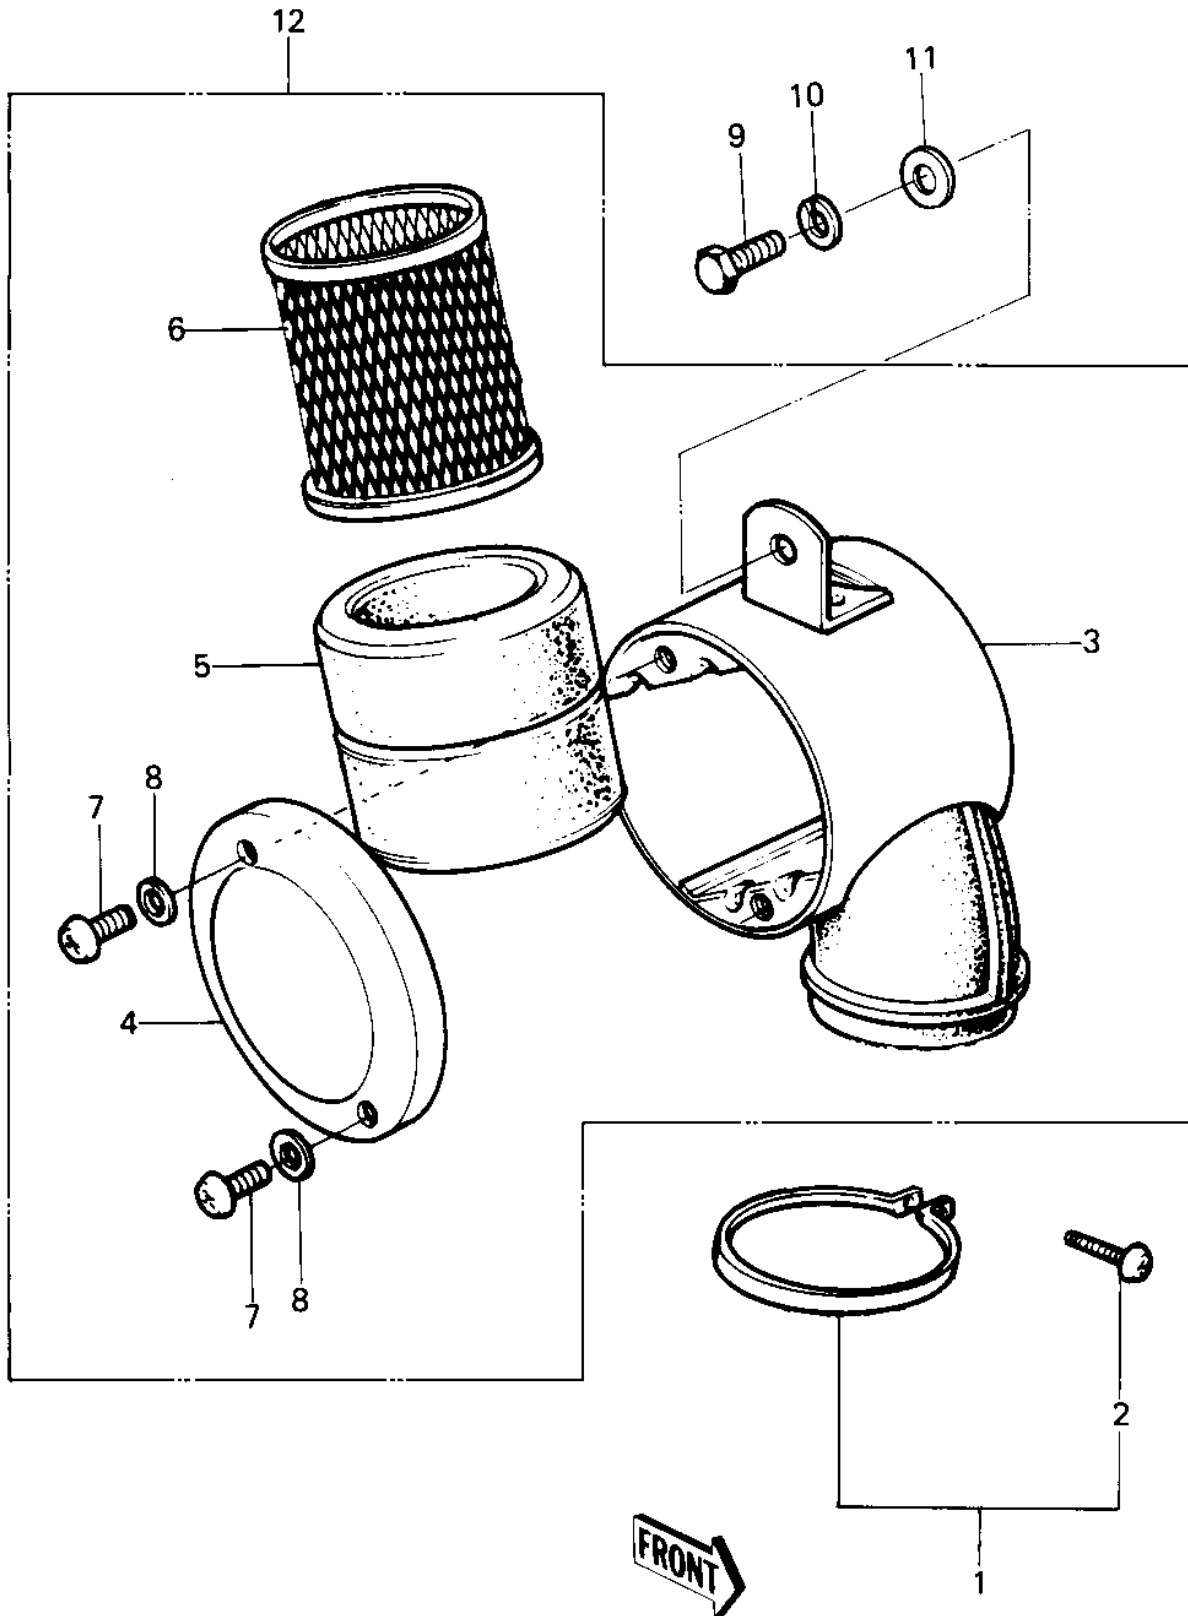

1979 KE100 PARTS DIAGRAM

AIR CLEANER

1979 KE100 PARTS LIST

AIR CLEANER

ITEM NAME	PART NUMBER	QUANTITY
CLAMP-AIR CLEANER (Ref # 1)	92037-068	
SCREW PAN HEAD 6X35 (Ref # 2)	220B0635	
BODY-AIR CLEANER (Ref # 3)	11011-014	
CAP,AIR CLEANER (Ref # 4)	11012-050	
CAP,AIR CLEANER (Ref # 4)	11012-050	
ELEMENT,AIR,CLNR (Ref # 5)	11013-029	
ELEMENT,AIR CLNR (Ref # 5)	11013-1008	
HOLDER-CLNR. ELEMENT (Ref # 6)	11014-004	
SCREW PAN HEAD 6X8 (Ref # 7)	220B0608	
WASHER PLAIN 6MM (Ref # 8)	410B0600	
BOLT-UPSET,6X16 (Ref # 9)	112G0616	
WASHER SPRING 6MM (Ref # 10)	461F0600	
WASHER PLAIN 6MM (Ref # 11)	410B0600	
AIR CLEANER ASY,BLACK (Ref # 12)	11010-082-21	
AIR CLEANER ASY,BLACK (Ref # 12)	11010-082-21	
AIR CLEANER ASSY (Ref # 12)	11010-1015	