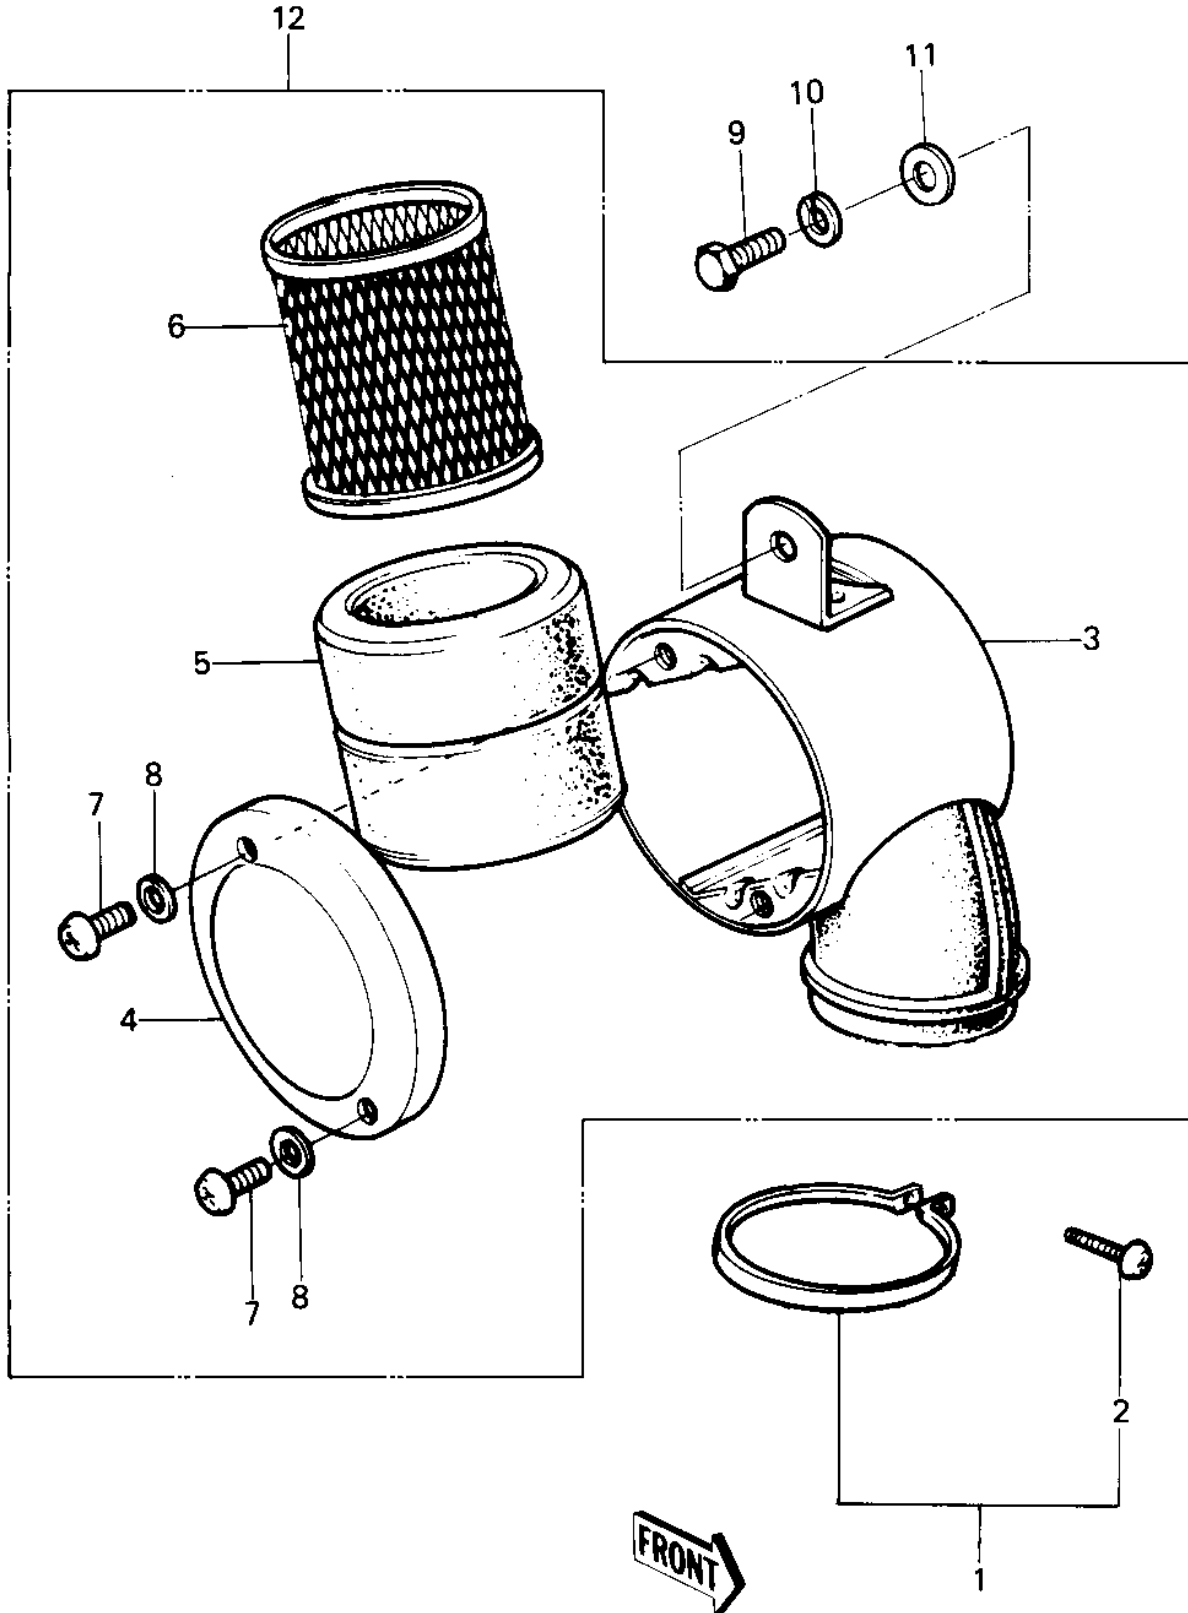

# 1980 KE100 PARTS DIAGRAM

# 1980 KE100 PARTS LIST

## AIR CLEANER

ITEM NAME	PART NUMBER	QUANTITY
CLAMP-AIR CLEANER (Ref # 1)	92037-068	
SCREW PAN HEAD 6X35 (Ref # 2)	220B0635	
BODY-AIR CLEANER (Ref # 3)	11011-014	
CAP,AIR CLEANER (Ref # 4)	11012-050	
CAP,AIR CLEANER (Ref # 4)	11012-050	
ELEMENT,AIR,CLNR (Ref # 5)	11013-029	
ELEMENT,AIR CLNR (Ref # 5)	11013-1008	
HOLDER-CLNR. ELEMENT (Ref # 6)	11014-004	
SCREW PAN HEAD 6X8 (Ref # 7)	220B0608	
WASHER PLAIN 6MM (Ref # 8)	410B0600	
BOLT-UPSET,6X16 (Ref # 9)	112G0616	
WASHER SPRING 6MM (Ref # 10)	461F0600	
WASHER PLAIN 6MM (Ref # 11)	410B0600	
AIR CLEANER ASY,BLACK (Ref # 12)	11010-082-21	
AIR CLEANER ASY,BLACK (Ref # 12)	11010-082-21	
AIR CLEANER ASSY (Ref # 12)	11010-1015	