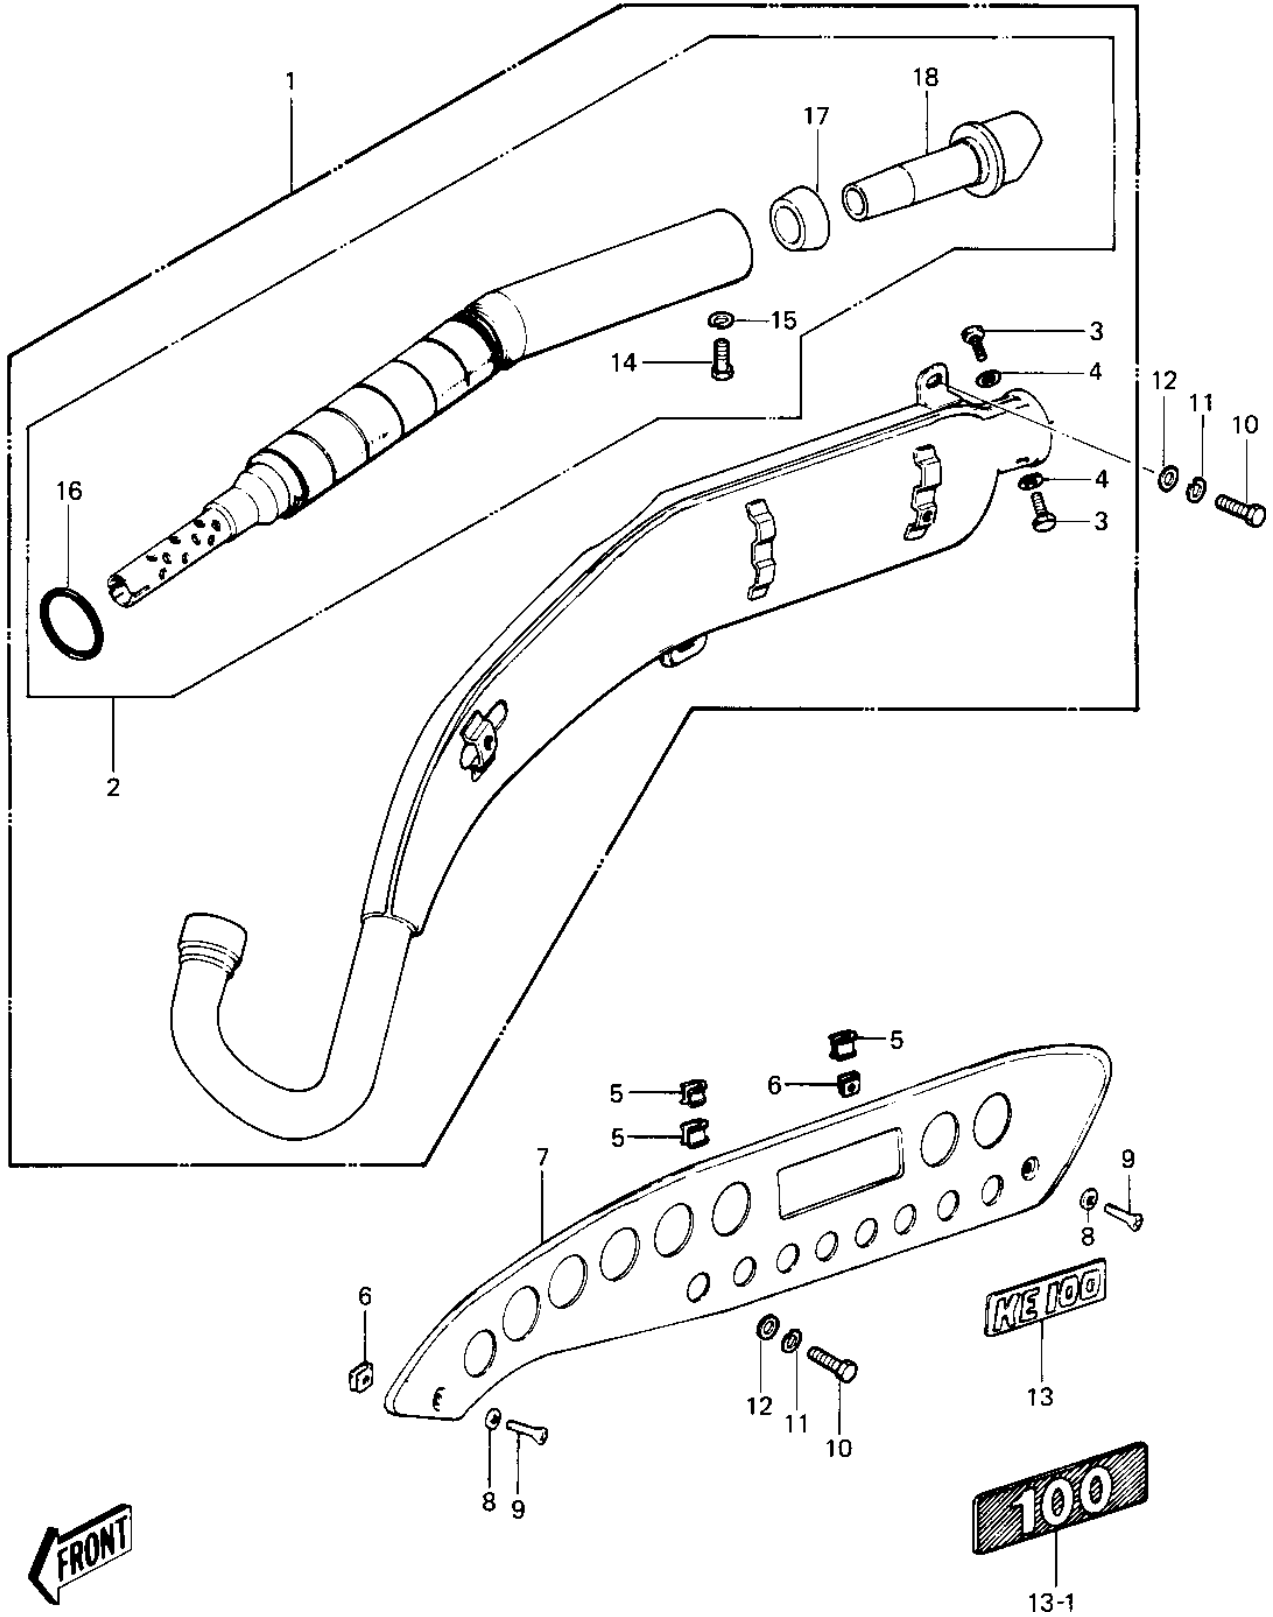

1976 KE100 PARTS DIAGRAM

MUFFLER

1976 KE100 PARTS LIST

MUFFLER

ITEM NAME	PART NUMBER	QUANTITY
MUFFLER (Ref # 1)	18001-1603	1
MUFFLER (Ref # 1)	18001-1603	1
BAFFLE TUBE (Ref # 2)	18033-070	1
BOLT-UPSET 6X14 (Ref # 3)	112B0614	2
WASHER OIL PUMP BANJO (Ref # 4)	92022-077	2
INSULATOR (Ref # 5)	18065-007	3
INSULATOR-HEAT (Ref # 6)	18065-009	2
COVER,MUFFLER (Ref # 7)	18057-047	1
WASHER LOCK 6MM (Ref # 8)	463H0600	2
SCREW PAN HEAD 6X12 (Ref # 9)	220E0612	2
BOLT-SMALL-UPSET,8X16 (Ref # 10)	115G0816	2
WASHER SPRING 8MM (Ref # 11)	461F0800	2
WASHER PLAIN 8MM (Ref # 12)	411B0800	2
EMBLEM,SIDE COVER (Ref # 13)	56018-222	1
EMBLEM,MUFFLER COVER (Ref # 13-1)	56018-1039	1
BOLT-UPSET 6X14 (Ref # 14)	112B0614	1
WASHER LOCK 6MM (Ref # 15)	464H0600	1
'O' RING (Ref # 16)	92093-1031	1
BUSHING,RUBBER (Ref # 17)	92093-1009	1
ARRESTOR CAP (Ref # 18)	59156-1005	1