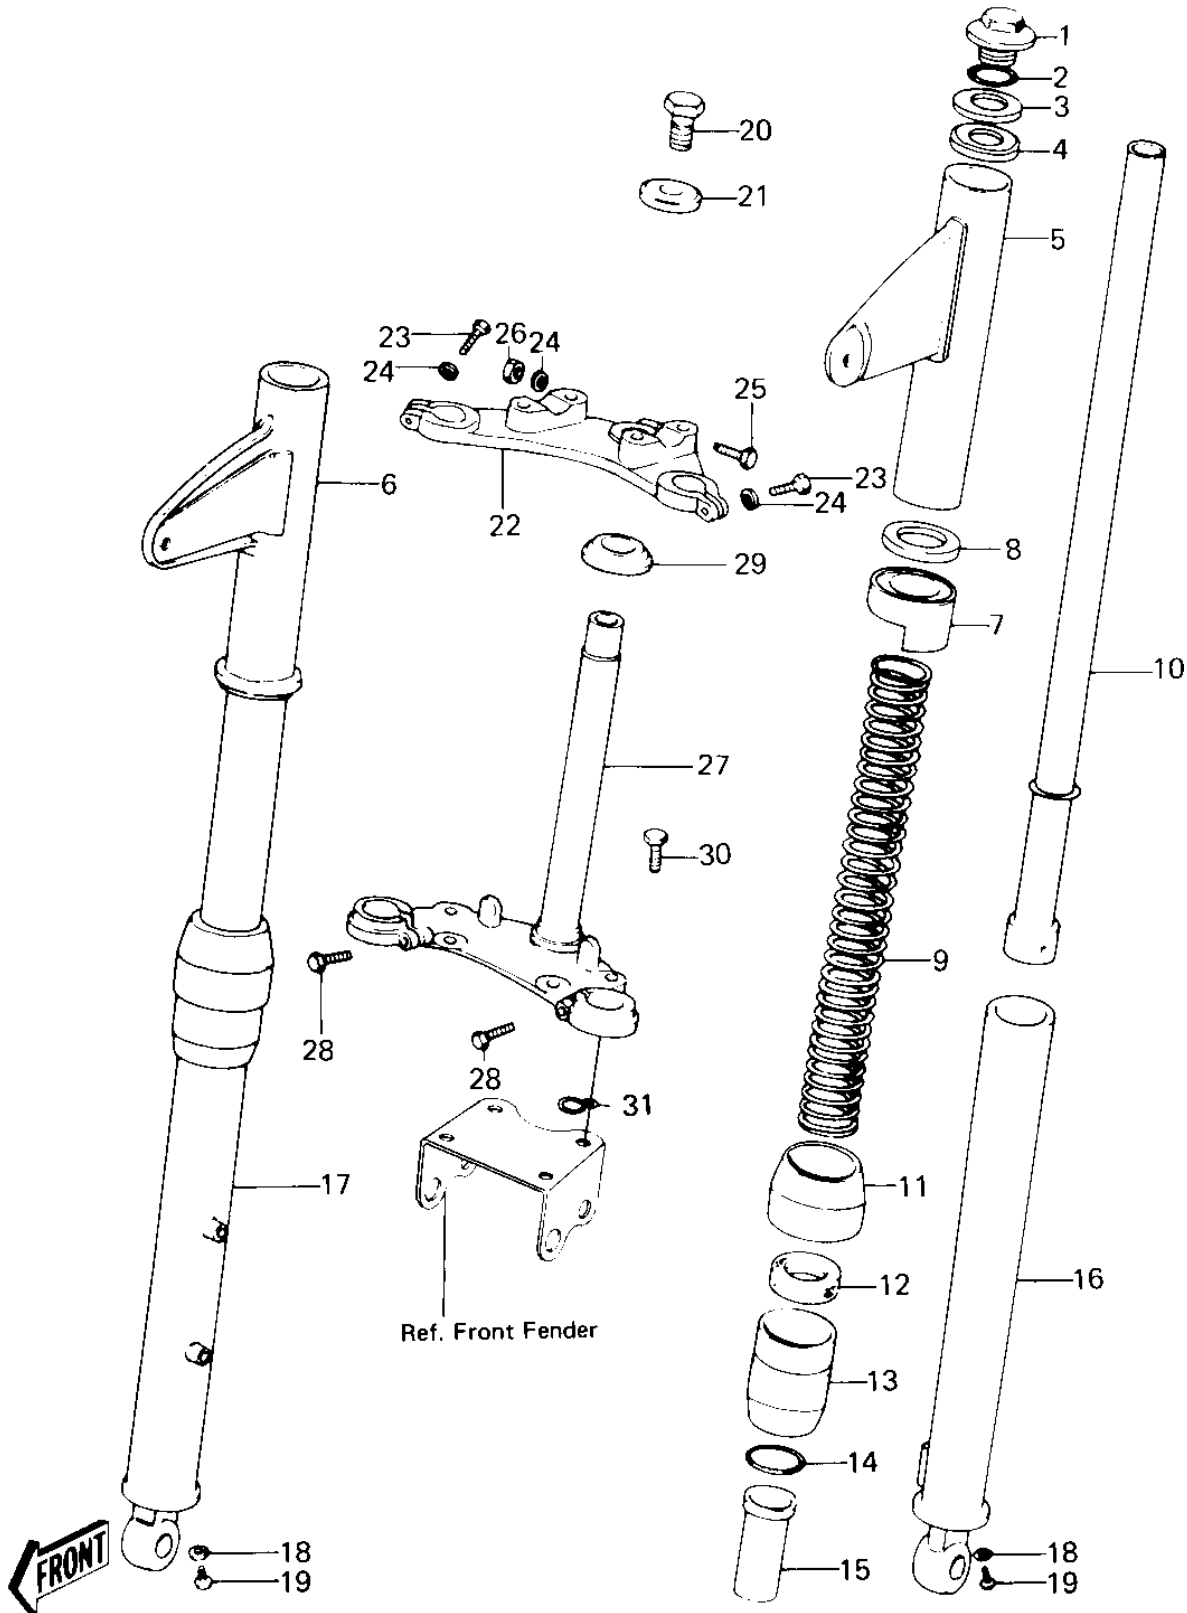

# 1976 KE100 PARTS DIAGRAM

FRONT FORK (KE100-A5/A6/A7/A8)

# 1976 KE100 PARTS LIST

## FRONT FORK (KE100-A5/A6/A7/A8)

ITEM NAME	PART NUMBER	QUANTITY
FORK-FRONT,F.BLACK (Ref # 1~28)	44001-179-21	1
BOLT-FORK TOP (Ref # 1)	44041-036	2
'O' RING INNER TUBE (Ref # 2)	44046-014	2
'O' RING INNER TUBE (Ref # 2)	44046-014	2
GASKET-FORK COVER (Ref # 3)	44045-037	2
WASHER-FORK COVER (Ref # 4)	44043-046	2
COVER,L.H FORK,F.BLK (Ref # 5)	44033-078-21	1
COVER,R.H FORK,F.BLK (Ref # 6)	44034-078-21	1
GUIDE-FORK COVER (Ref # 7)	44030-010	2
GASKET FORK COVER (Ref # 8)	44045-012	2
SPRING-FORK (Ref # 9)	44026-040	2
TUBE-FORK INNER (Ref # 10)	44013-034	2
DUST SHIELD FORK (Ref # 11)	44010-006	2
OIL SEAL (Ref # 12)	92049-1049	2
OIL SEAL (Ref # 12)	92049-1049	2
NUT FORK OUTER TUBE (Ref # 13)	44007-007	2
'O' RING OUTER TUBE (Ref # 14)	44046-012	2
GUIDE-FORK INNER TUBE (Ref # 15)	44015-013	2
TUBE,LH,FORK OUTER (Ref # 16)	44005-043	1
TUBE,RH,FORK OUTER (Ref # 17)	44006-041	1
GASKET FORK DRAIN PLG (Ref # 18)	44045-002	2
SCREW PAN HEAD 4X6 (Ref # 19)	220B0406	2
BOLT STRNG STEM HEAD (Ref # 20)	44041-007	1
WASHER STRNG STEM HD (Ref # 21)	44043-016	1
HEAD-STEERING STEM (Ref # 22)	44039-047	1
BOLT-STEERING STEM (Ref # 23)	44041-043	2
WASHER SPRING 8MM (Ref # 24)	461F0800	3
BOLT-STEERING STEM HD (Ref # 25)	44041-042	1
NUT,LOCK,8MM (Ref # 26)	92017-013	1

# 1976 KE100 PARTS LIST

FRONT FORK (KE100-A5/A6/A7/A8)

ITEM NAME	PART NUMBER	QUANTITY
STEM-STEERING (Ref # 27)	44037-052	1
BOLT, PINCH, 10MM (Ref # 28)	44041-010	2
CONE LOWER BEARING (Ref # 29)	92047-004	1
BOLT,6X10 (Ref # 30)	112G0610	1
CLAMP-CABLE (Ref # 31)	92037-046	1