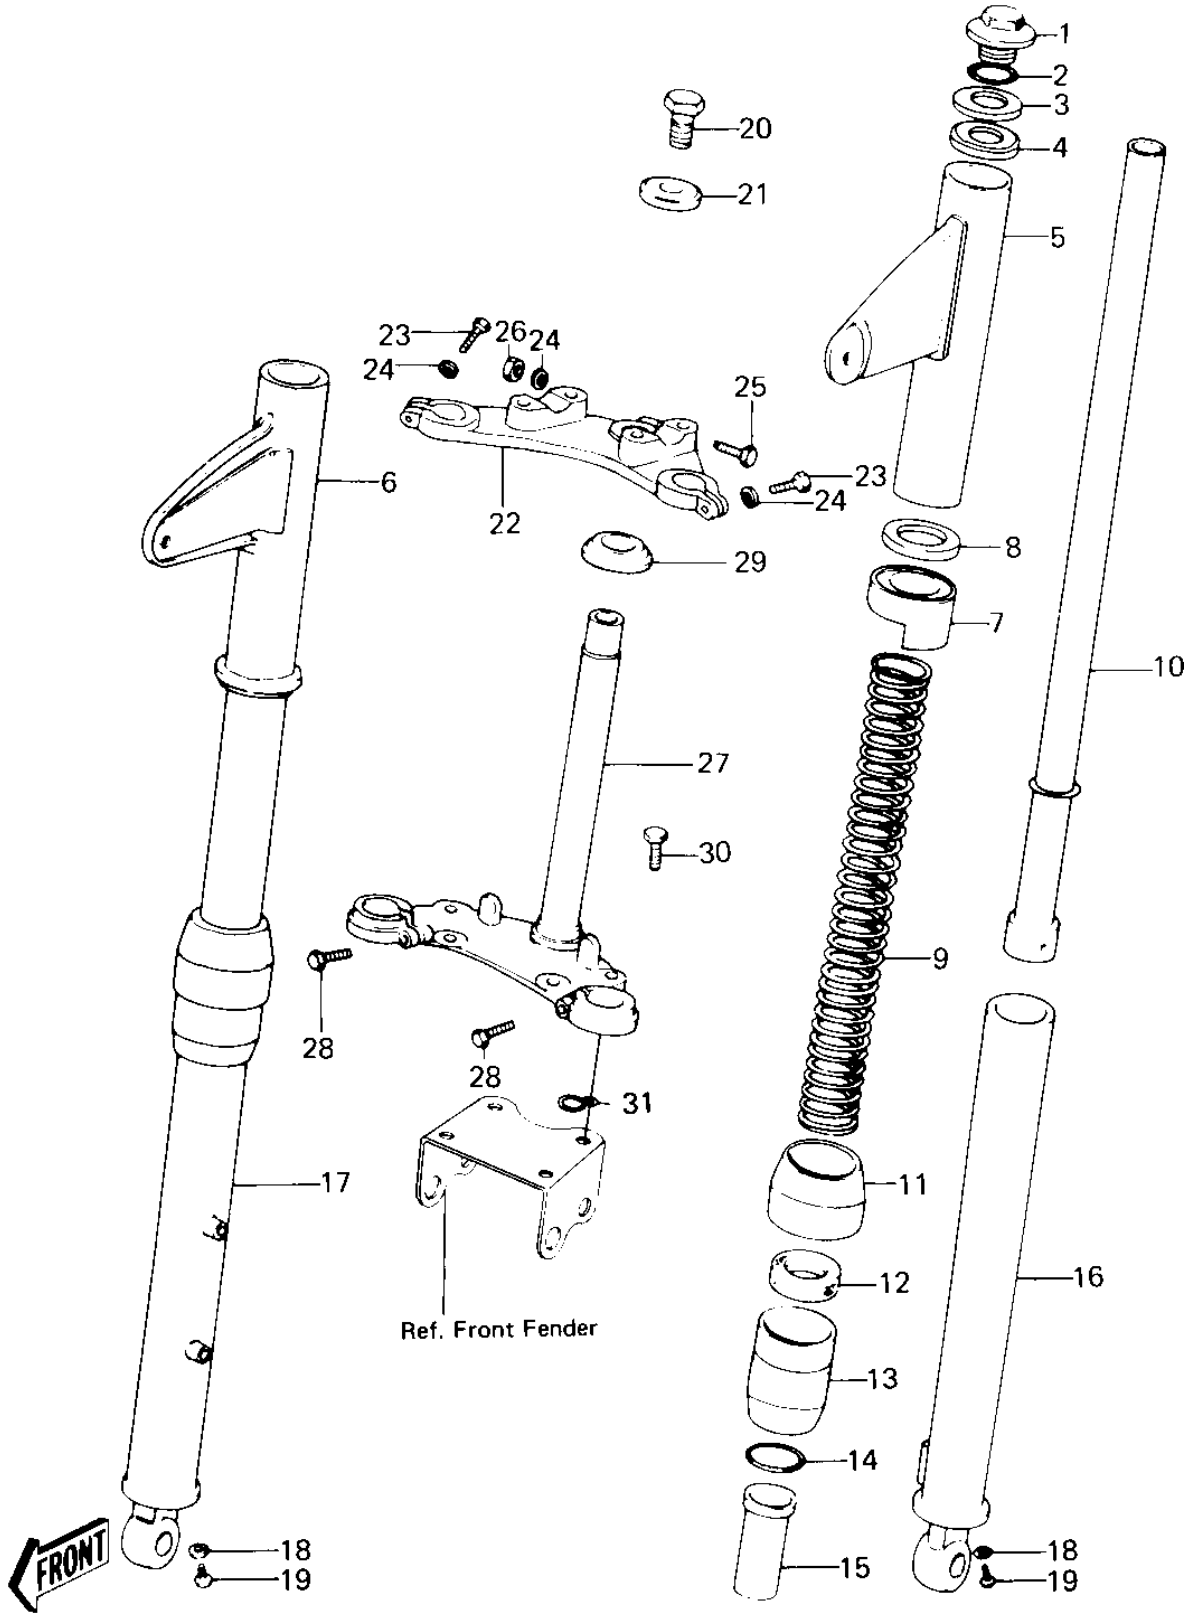

1979 KE100 PARTS DIAGRAM

FRONT FORK (KE100-A5/A6/A7/A8)

1979 KE100 PARTS LIST

FRONT FORK (KE100-A5/A6/A7/A8)

ITEM NAME	PART NUMBER	QUANTITY
FORK-FRONT,F.BLACK (Ref # 1~28)	44001-179-21	
BOLT-FORK TOP (Ref # 1)	44041-036	
'O' RING INNER TUBE (Ref # 2)	44046-014	
'O' RING INNER TUBE (Ref # 2)	44046-014	
GASKET-FORK COVER (Ref # 3)	44045-037	
WASHER-FORK COVER (Ref # 4)	44043-046	
COVER,L.H FORK,F.BLK (Ref # 5)	44033-078-21	
COVER,R.H FORK,F.BLK (Ref # 6)	44034-078-21	
GUIDE-FORK COVER (Ref # 7)	44030-010	
GASKET FORK COVER (Ref # 8)	44045-012	
SPRING-FORK (Ref # 9)	44026-040	
TUBE-FORK INNER (Ref # 10)	44013-034	
DUST SHIELD FORK (Ref # 11)	44010-006	
OIL SEAL (Ref # 12)	92049-1049	
OIL SEAL (Ref # 12)	92049-1049	
NUT FORK OUTER TUBE (Ref # 13)	44007-007	
'O' RING OUTER TUBE (Ref # 14)	44046-012	
GUIDE-FORK INNER TUBE (Ref # 15)	44015-013	
TUBE,LH,FORK OUTER (Ref # 16)	44005-043	
TUBE,RH,FORK OUTER (Ref # 17)	44006-041	
GASKET FORK DRAIN PLG (Ref # 18)	44045-002	
SCREW PAN HEAD 4X6 (Ref # 19)	220B0406	
BOLT STRNG STEM HEAD (Ref # 20)	44041-007	
WASHER STRNG STEM HD (Ref # 21)	44043-016	
HEAD-STEERING STEM (Ref # 22)	44039-047	
BOLT-STEERING STEM (Ref # 23)	44041-043	
WASHER SPRING 8MM (Ref # 24)	461F0800	
BOLT-STEERING STEM HD (Ref # 25)	44041-042	
NUT,LOCK,8MM (Ref # 26)	92017-013	

1979 KE100 PARTS LIST

FRONT FORK (KE100-A5/A6/A7/A8)

ITEM NAME	PART NUMBER	QUANTITY
STEM-STEERING (Ref # 27)	44037-052	
BOLT, PINCH, 10MM (Ref # 28)	44041-010	
CONE LOWER BEARING (Ref # 29)	92047-004	
BOLT,6X10 (Ref # 30)	112G0610	
CLAMP-CABLE (Ref # 31)	92037-046	