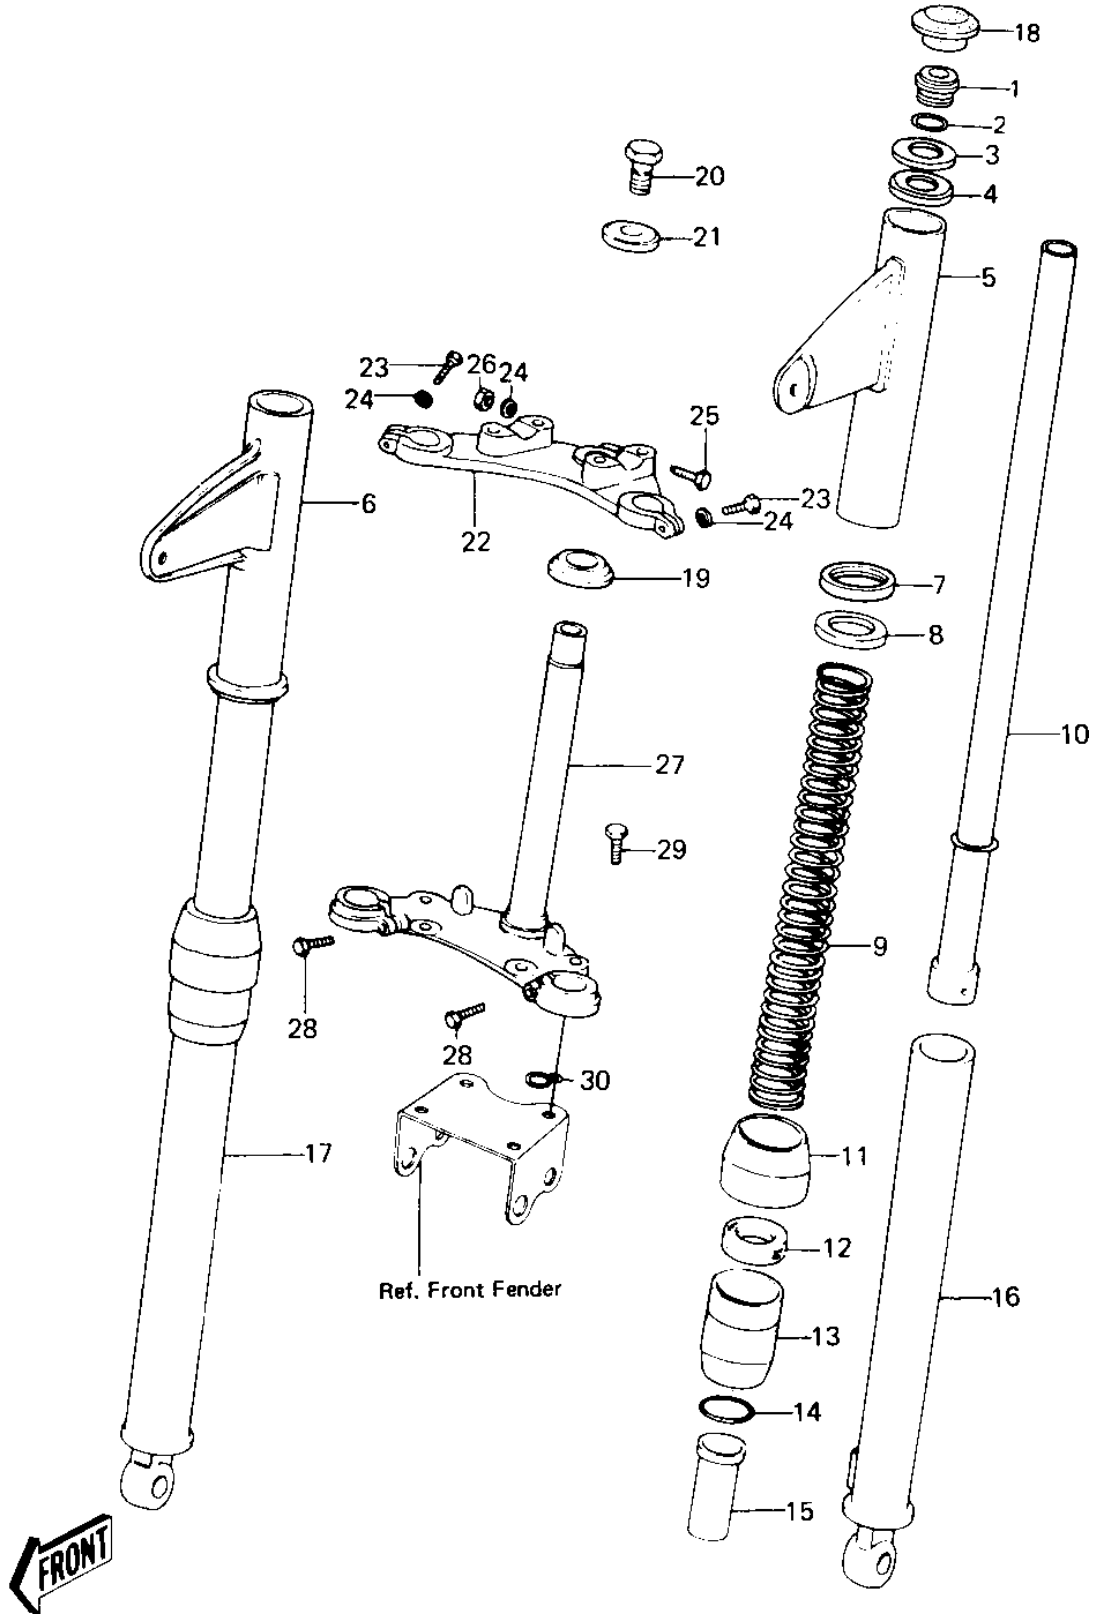

1981 KE100 PARTS DIAGRAM

FRONT FORK (KE100-A9/A10)

1981 KE100 PARTS LIST

FRONT FORK (KE100-A9/A10)

ITEM NAME	PART NUMBER	QUANTITY
FORK-FRONT (Ref # 1~28)	44001-1159	1
GUIDE,SPRING (Ref # 1)	11012-1126	2
"O" RING (Ref # 2)	92055-1087	2
GASKET-FORK COVER (Ref # 3)	44045-037	2
WASHER-FORK COVER (Ref # 4)	44043-046	2
COVER,L.H.FORK,F.BLK (Ref # 5)	44033-078-21	1
COVER,R.H.FORK,F.BLK (Ref # 6)	44034-078-21	1
CAP,FORK COVER,LOWER (Ref # 7)	92022-1197	2
GASKET FORK COVER (Ref # 8)	44045-012	2
SPRING,FORK (Ref # 9)	44026-1057	2
TUBE,FORK INNER (Ref # 10)	39093-1026	2
DUST SHIELD FORK (Ref # 11)	44010-006	2
OIL SEAL (Ref # 12)	92049-1049	2
NUT FORK OUTER TUBE (Ref # 13)	44007-007	2
'O' RING OUTER TUBE (Ref # 14)	44046-012	2
GUIDE-FORK INNER TUBE (Ref # 15)	44015-013	2
TUBE,L.H.FORK OUTER (Ref # 16)	39093-1025	1
TUBE,R.H.FORK OUTER (Ref # 17)	39093-1024	1
CAP,FORK (Ref # 18)	11012-1127	2
CONE LOWER BEARING (Ref # 19)	92047-004	1
BOLT STRNG STEM HEAD (Ref # 20)	44041-007	1
WASHER STRNG STEM HD (Ref # 21)	44043-016	1
HEAD-STEERING STEM (Ref # 22)	44039-047	1
BOLT (Ref # 23)	114G0836	2
WASHER SPRING 8MM (Ref # 24)	461F0800	3
BOLT HEX HEAD 8X50 (Ref # 25)	114G0850	1
NUT,8M/M (Ref # 26)	317B0800	1
STEM-STEERING (Ref # 27)	44037-052	1
BOLT PINCH (Ref # 28)	44041-010	2

1981 KE100 PARTS LIST

FRONT FORK (KE100-A9/A10)

ITEM NAME	PART NUMBER	QUANTITY
BOLT,6X10 (Ref # 29)	112G0610	1
CLAMP-CABLE (Ref # 30)	92037-046	1