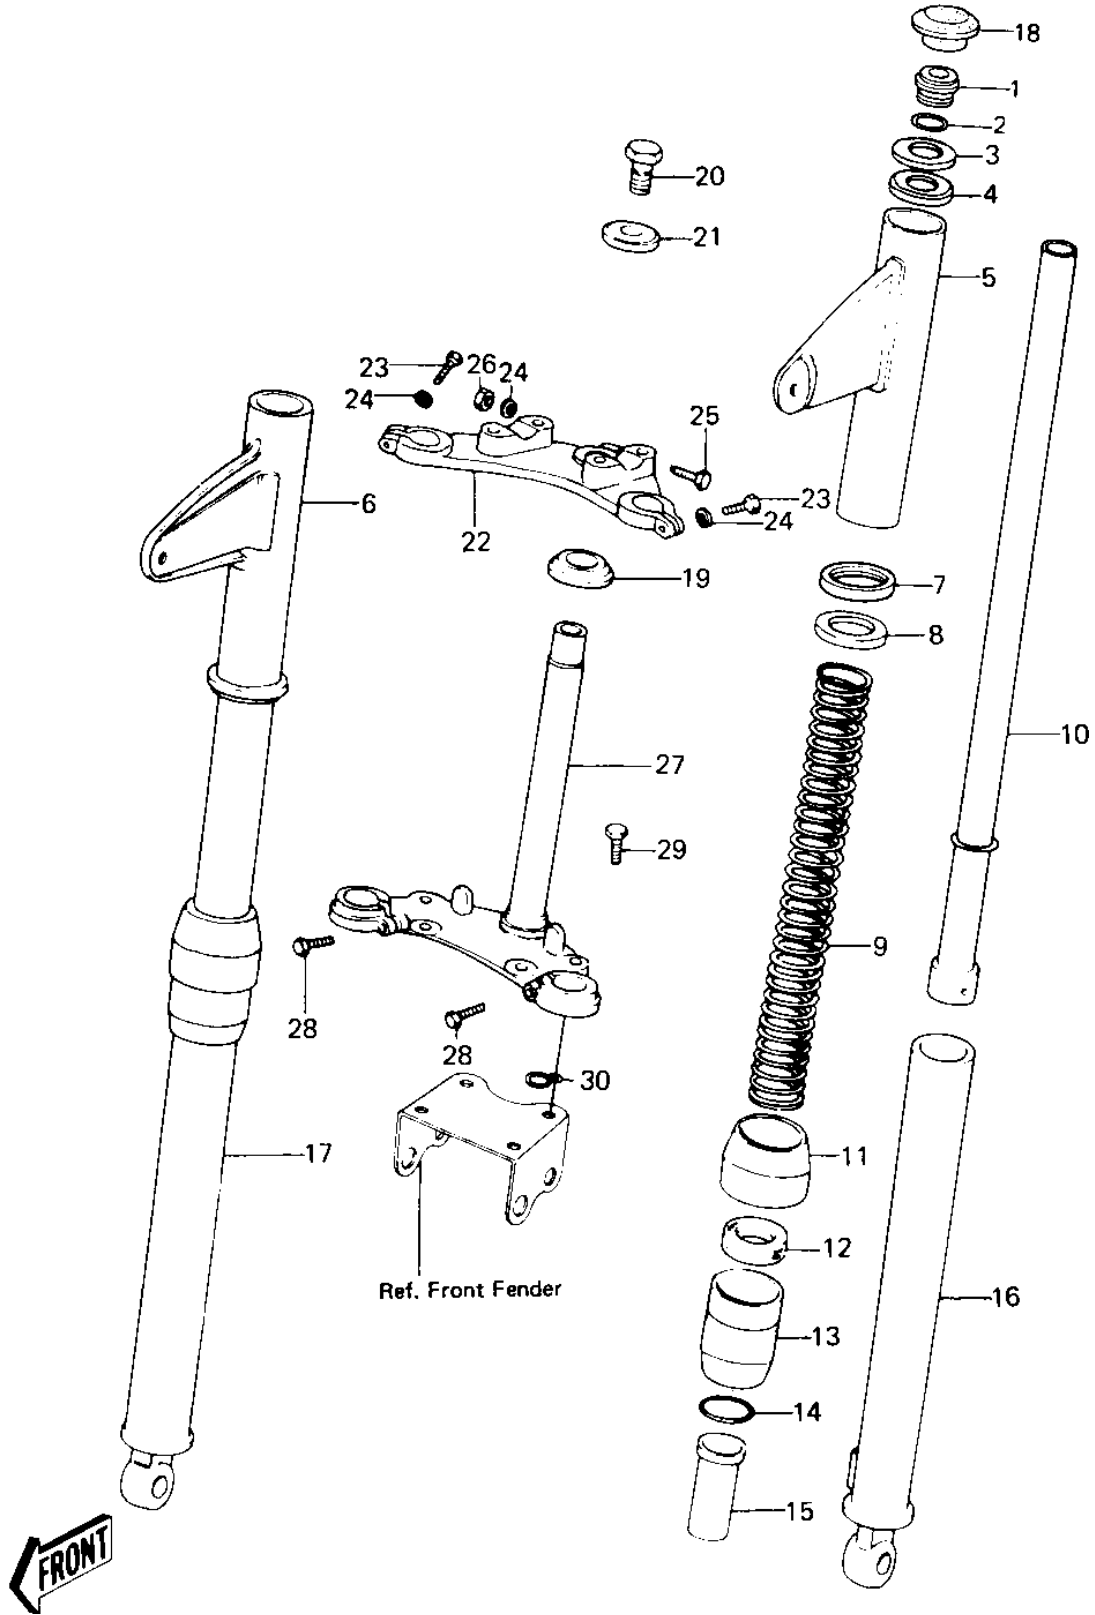

# 1976 KE100 PARTS DIAGRAM

FRONT FORK (KE100-A9/A10)

# 1976 KE100 PARTS LIST

## FRONT FORK (KE100-A9/A10)

ITEM NAME	PART NUMBER	QUANTITY
FORK-FRONT (Ref # 1~28)	44001-1159	1
GUIDE,SPRING (Ref # 1)	11012-1126	2
"O" RING (Ref # 2)	92055-1087	2
GASKET-FORK COVER (Ref # 3)	44045-037	2
WASHER-FORK COVER (Ref # 4)	44043-046	2
COVER,L.H.FORK,F.BLK (Ref # 5)	44033-078-21	1
COVER,R.H.FORK,F.BLK (Ref # 6)	44034-078-21	1
CAP,FORK COVER,LOWER (Ref # 7)	92022-1197	2
GASKET FORK COVER (Ref # 8)	44045-012	2
SPRING,FORK (Ref # 9)	44026-1057	2
TUBE,FORK INNER (Ref # 10)	39093-1026	2
DUST SHIELD FORK (Ref # 11)	44010-006	2
OIL SEAL (Ref # 12)	92049-1049	2
NUT FORK OUTER TUBE (Ref # 13)	44007-007	2
'O' RING OUTER TUBE (Ref # 14)	44046-012	2
GUIDE-FORK INNER TUBE (Ref # 15)	44015-013	2
TUBE,L.H.FORK OUTER (Ref # 16)	39093-1025	1
TUBE,R.H.FORK OUTER (Ref # 17)	39093-1024	1
CAP,FORK (Ref # 18)	11012-1127	2
CONE LOWER BEARING (Ref # 19)	92047-004	1
BOLT STRNG STEM HEAD (Ref # 20)	44041-007	1
WASHER STRNG STEM HD (Ref # 21)	44043-016	1
HEAD-STEERING STEM (Ref # 22)	44039-047	1
BOLT (Ref # 23)	114G0836	2
WASHER SPRING 8MM (Ref # 24)	461F0800	3
BOLT HEX HEAD 8X50 (Ref # 25)	114G0850	1
NUT,8M/M (Ref # 26)	317B0800	1
STEM-STEERING (Ref # 27)	44037-052	1
BOLT PINCH (Ref # 28)	44041-010	2

# 1976 KE100 PARTS LIST

FRONT FORK (KE100-A9/A10)

ITEM NAME	PART NUMBER	QUANTITY
BOLT,6X10 (Ref # 29)	112G0610	1
CLAMP-CABLE (Ref # 30)	92037-046	1