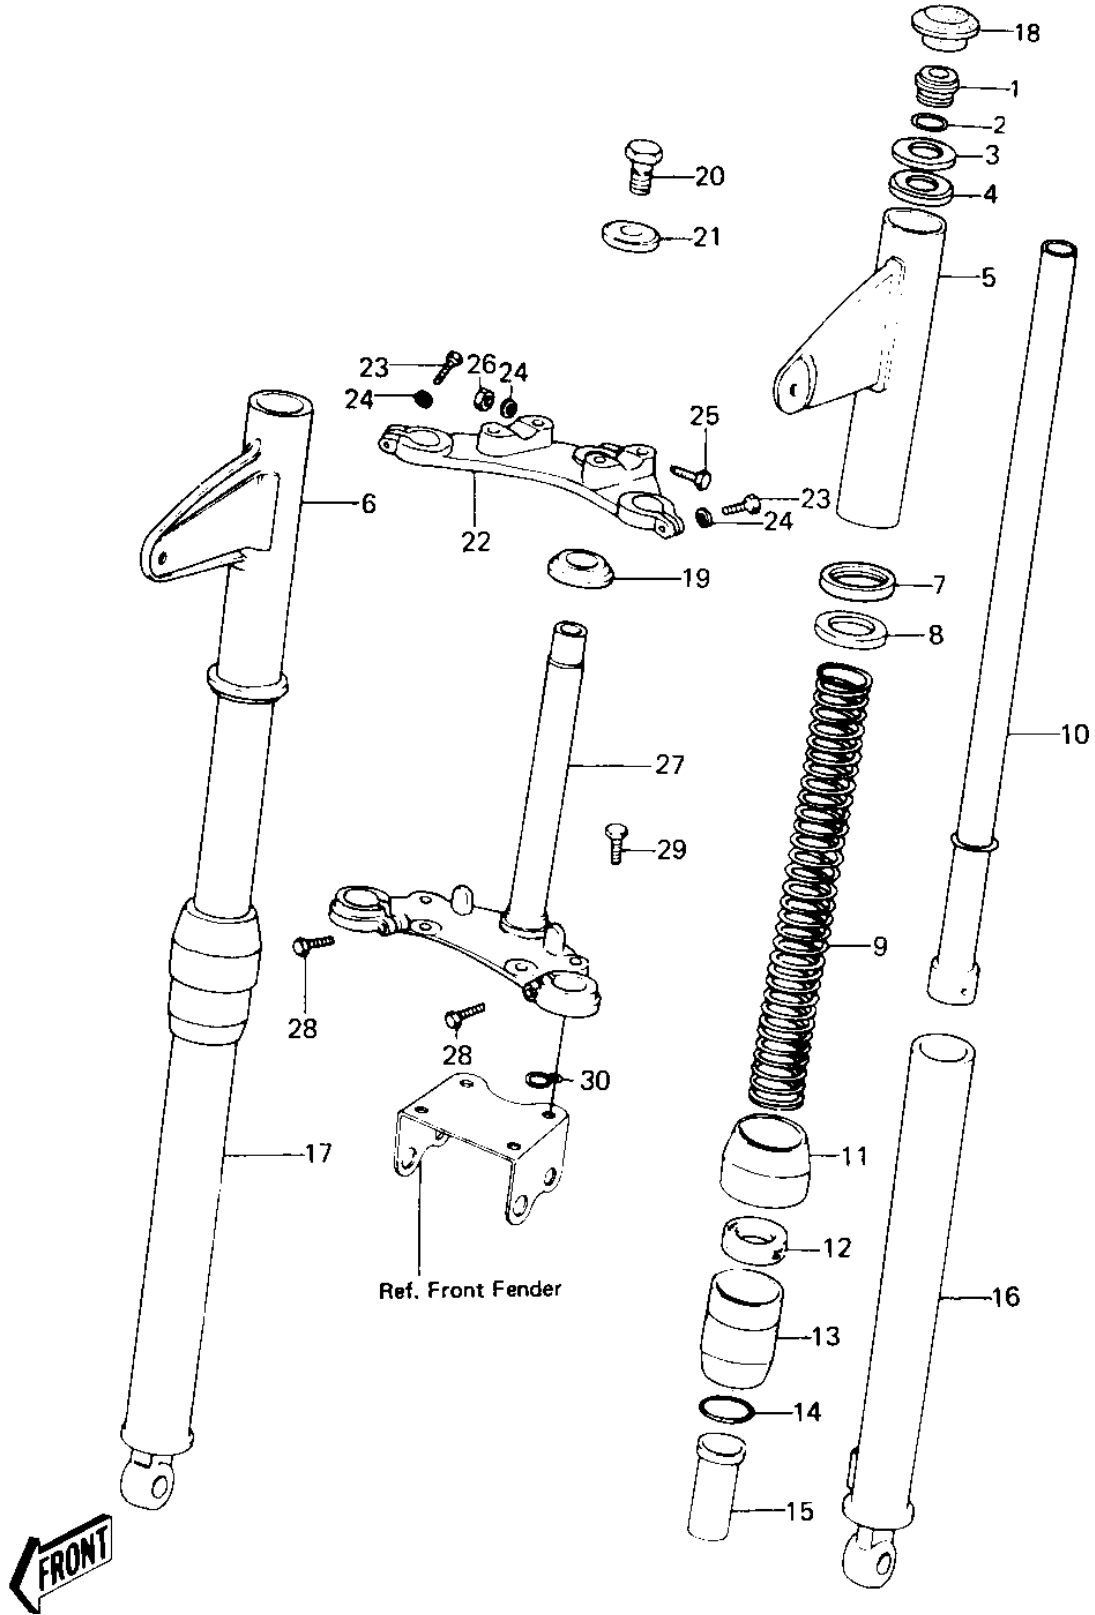

1978 KE100 PARTS DIAGRAM

FRONT FORK (KE100-A9/A10)

1978 KE100 PARTS LIST

FRONT FORK (KE100-A9/A10)

ITEM NAME	PART NUMBER	QUANTITY
FORK-FRONT (Ref # 1~28)	44001-1159	
GUIDE,SPRING (Ref # 1)	11012-1126	
"O" RING (Ref # 2)	92055-1087	
GASKET-FORK COVER (Ref # 3)	44045-037	
WASHER-FORK COVER (Ref # 4)	44043-046	
COVER,L.H FORK,F.BLK (Ref # 5)	44033-078-21	
COVER,R.H FORK,F.BLK (Ref # 6)	44034-078-21	
CAP,FORK COVER,LOWER (Ref # 7)	92022-1197	
GASKET FORK COVER (Ref # 8)	44045-012	
SPRING,FORK (Ref # 9)	44026-1057	
TUBE,FORK INNER (Ref # 10)	39093-1026	
DUST SHIELD FORK (Ref # 11)	44010-006	
OIL SEAL (Ref # 12)	92049-1049	
NUT FORK OUTER TUBE (Ref # 13)	44007-007	
'O' RING OUTER TUBE (Ref # 14)	44046-012	
GUIDE-FORK INNER TUBE (Ref # 15)	44015-013	
TUBE,L.H.FORK OUTER (Ref # 16)	39093-1025	
TUBE,R.H.FORK OUTER (Ref # 17)	39093-1024	
CAP,FORK (Ref # 18)	11012-1127	
CONE LOWER BEARING (Ref # 19)	92047-004	
BOLT STRNG STEM HEAD (Ref # 20)	44041-007	
WASHER STRNG STEM HD (Ref # 21)	44043-016	
HEAD-STEERING STEM (Ref # 22)	44039-047	
BOLT (Ref # 23)	114G0836	
WASHER SPRING 8MM (Ref # 24)	461F0800	
BOLT HEX HEAD 8X50 (Ref # 25)	114G0850	
NUT,8M/M (Ref # 26)	317B0800	
STEM-STEERING (Ref # 27)	44037-052	
BOLT PINCH (Ref # 28)	44041-010	

1978 KE100 PARTS LIST

FRONT FORK (KE100-A9/A10)

ITEM NAME	PART NUMBER	QUANTITY
BOLT,6X10 (Ref # 29)	112G0610	
CLAMP-CABLE (Ref # 30)	92037-046	