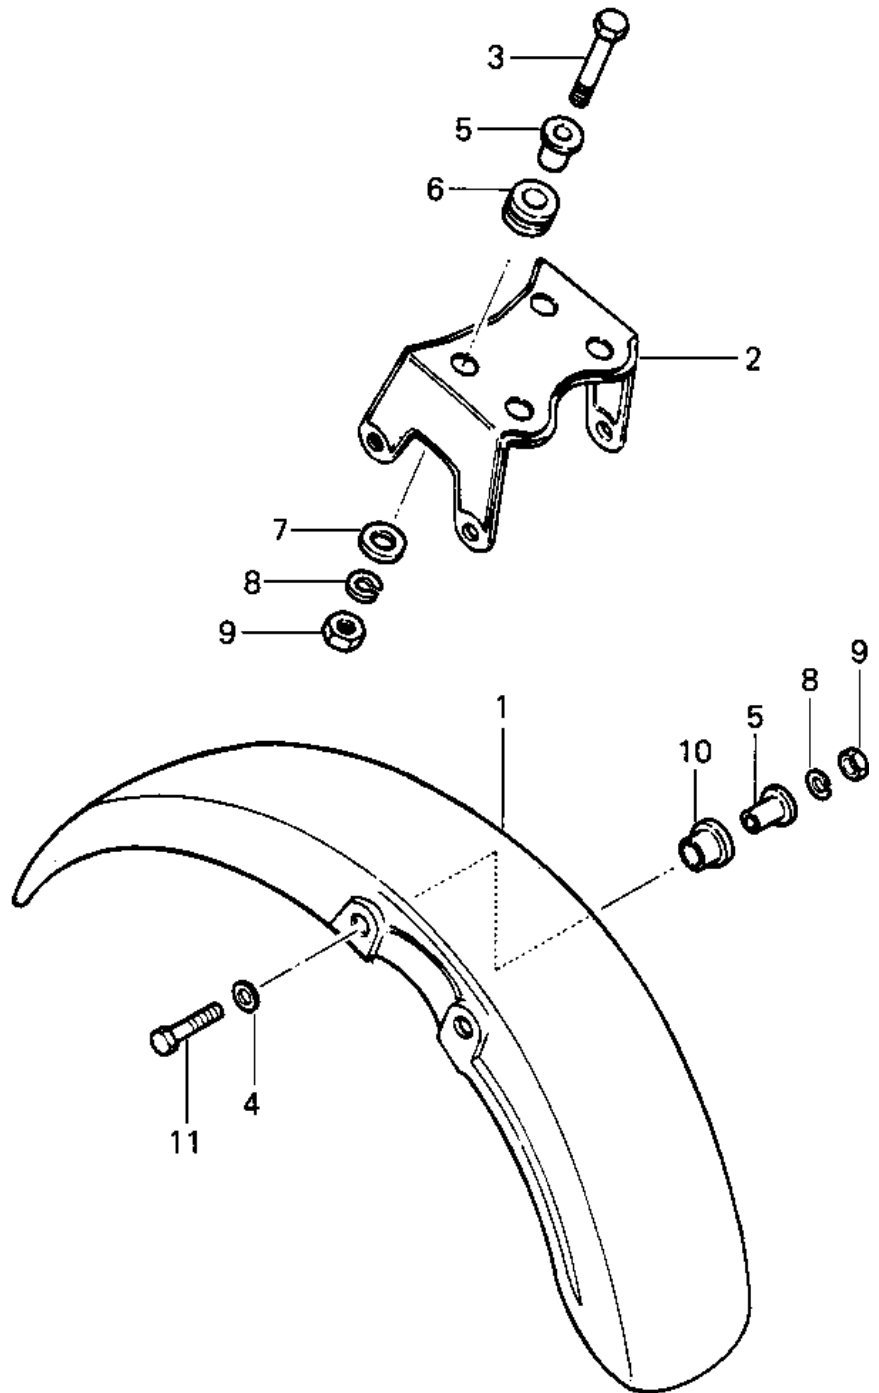

1976 KE100 PARTS DIAGRAM

FRONT FENDER

1976 KE100 PARTS LIST

FRONT FENDER

ITEM NAME	PART NUMBER	QUANTITY
FENDER-FR,C.BLUE (Ref # 1)	35004-082-4C	1
FENDER-FR,C.COPPER (Ref # 1)	35004-082-4D	1
FENDER-FR,GRAY (Ref # 1)	35004-082-6Y	1
FENDER-FR,WHITE (Ref # 1)	35004-082-6V	1
FENDER-FR,S.GREEN (Ref # 1)	35004-082-6P	1
FENDER-FR,S.YELLOW (Ref # 1)	35004-082-6R	1
FENDER,FRONT,B.GREEN (Canada) (Ref # 1)	35004-082-6J	1
FENDER-FR,F.RED (Ref # 1)	35004-082-6L	1
FENDER-FR,B.BLUE (Ref # 1)	35004-082-6K	1
BRACKET-FRONT FENDER (Ref # 2)	35012-018	1
BOLT-UPSET (Ref # 3)	112G0630	4
WASHER PLAIN (Ref # 4)	92022-024	4
WASHER PLAIN (Ref # 4)	92022-024	4
COLLAR (Ref # 5)	92027-153	8
DAMPER RUBBER (Ref # 6)	92075-051	4
WASHER 6.5X20X1.6T (Ref # 7)	92022-125	4
WASHER SPRING 6MM (Ref # 8)	461F0600	8
NUT 6MM (Ref # 9)	311B0600	8
DAMPER RUBBER (Ref # 10)	92075-103	4
BOLT HEX HEAD 6X18 (Ref # 11)	110N0618	4