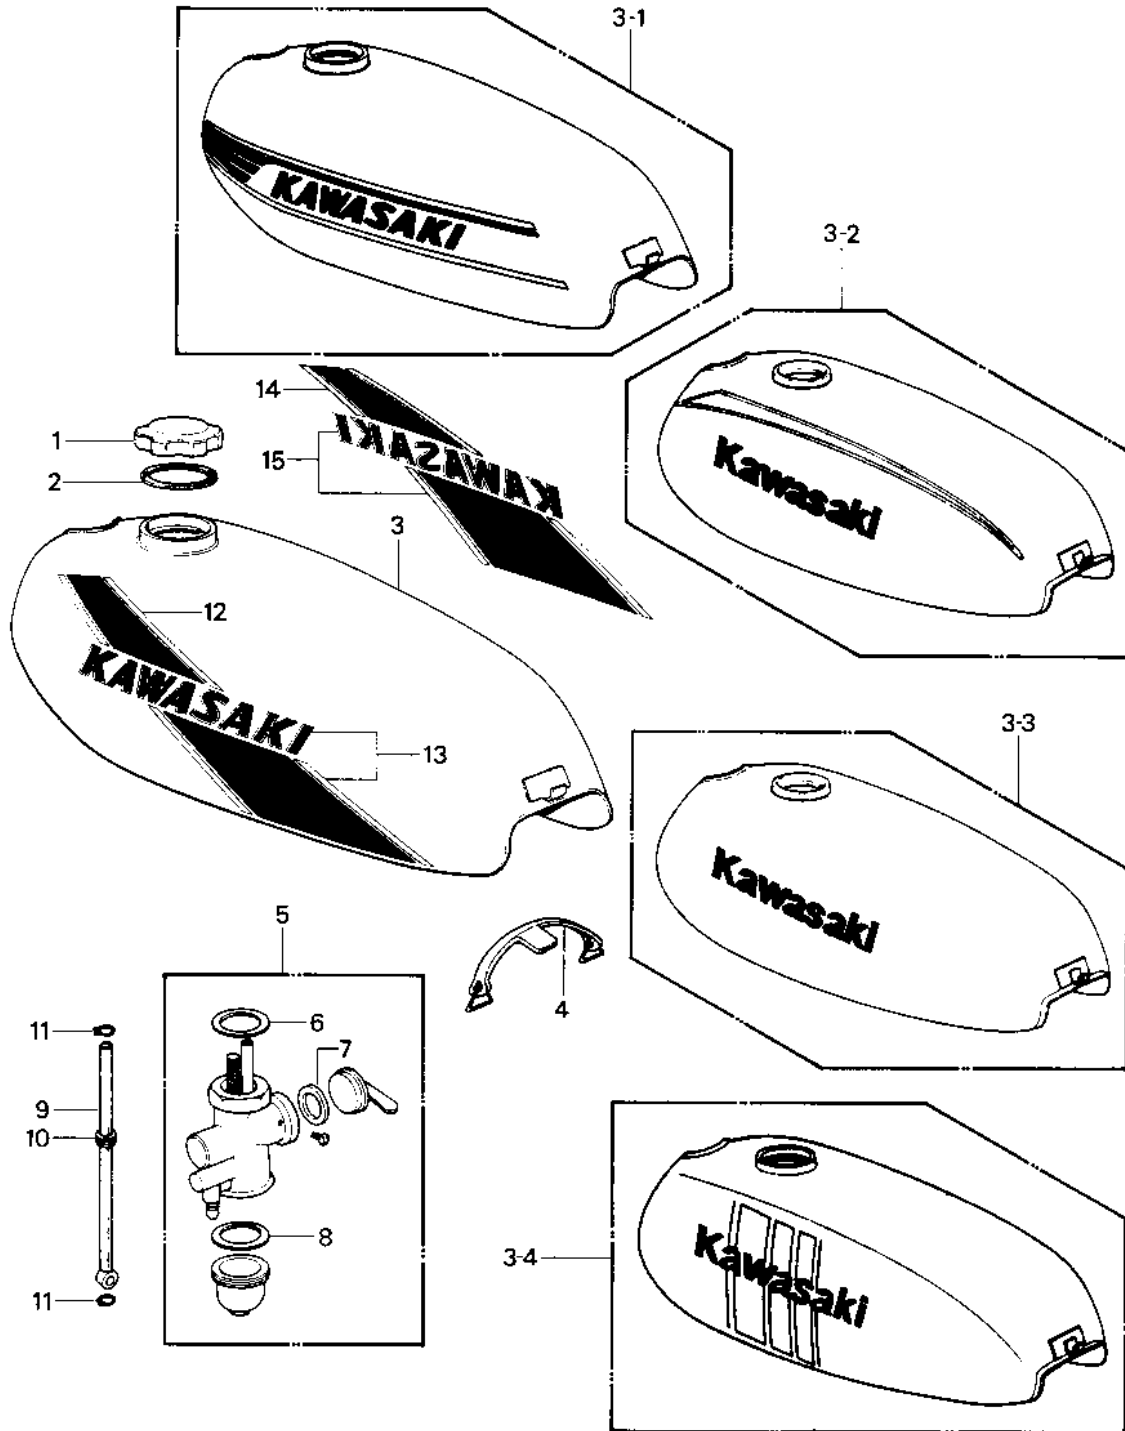

1981 KE100 PARTS DIAGRAM

FUEL TANK

1981 KE100 PARTS LIST

FUEL TANK

ITEM NAME	PART NUMBER	QUANTITY
CAP,FUEL TANK (Ref # 1)	51048-1013	1
CAP,FUEL TANK (Ref # 1)	51048-1013	1
GASKET,FUEL TANK CAP (Ref # 2)	51059-011	1
TANK-FUEL,C.S.BLUE (Ref # 3)	51001-075-4C	1
TANK-FUEL,C.COPPER (Ref # 3)	51001-075-4D	1
TANK-FUEL,POPPY RED (Ref # 3)	51001-075-4P	1
TANK-FUEL,PARROT GRN (Ref # 3)	51001-075-4Q	1
TANK-FUEL,CAN,CO.BLUE (Ref # 3-1)	51001-075-4S	1
TANK-FUEL,S.F.YELLOW (Ref # 3-1)	51001-075-7H	1
TANK-FUEL,SOLID GREEN (Ref # 3-2)	51001-075-B3	1
TANK-FUEL,S.YELLOW (Ref # 3-2)	51001-5017-7H	1
TANK-FUEL,F.RED (Ref # 3-3)	51001-5045-B1	1
TANK-FUEL,B.BLUE (Ref # 3-3)	51001-5079-C9	1
TANK-FUEL,B.BLUE (Ref # 3-4)	51001-075-C9	1
TANK-FUEL,F.RED (Ref # 3-4)	51001-075-B1	1
*** N.L.A.*** (Canada) (Ref # 3-4)	51001-075-C7	1
TANK-FUEL,F.RED (Ref # 3-4)	51001-5078-B1	1
TANK-FUEL,B.BLUE (Ref # 3-4)	51001-5079-C9	1
BAND-FUEL TANK (Ref # 4)	92072-050	1
TAP-ASSY,FUEL (Ref # 5)	51023-1123	1
GASKET,FUEL TAP JOINT (Ref # 6)	11009-1567	1
'O' RING FUEL COCK (Ref # 7)	92065-062	1
GASKET FUEL COCK CUP (Ref # 8)	51037-008	1
PIPE-OIL (Ref # 9)	92059-072	1
GROMMET PIPE (Ref # 10)	92071-038	1
CLAMP FUEL PIPE (Ref # 11)	92037-010	2
*** N.L.A.*** (Canada) (Ref # 12)	56027-358-SP	1
DECAL,FUEL TANK,L.H (Ref # 12)	56027-362-SP	1
*** N.L.A.*** (Canada) (Ref # 12)	56029-042-SP	1