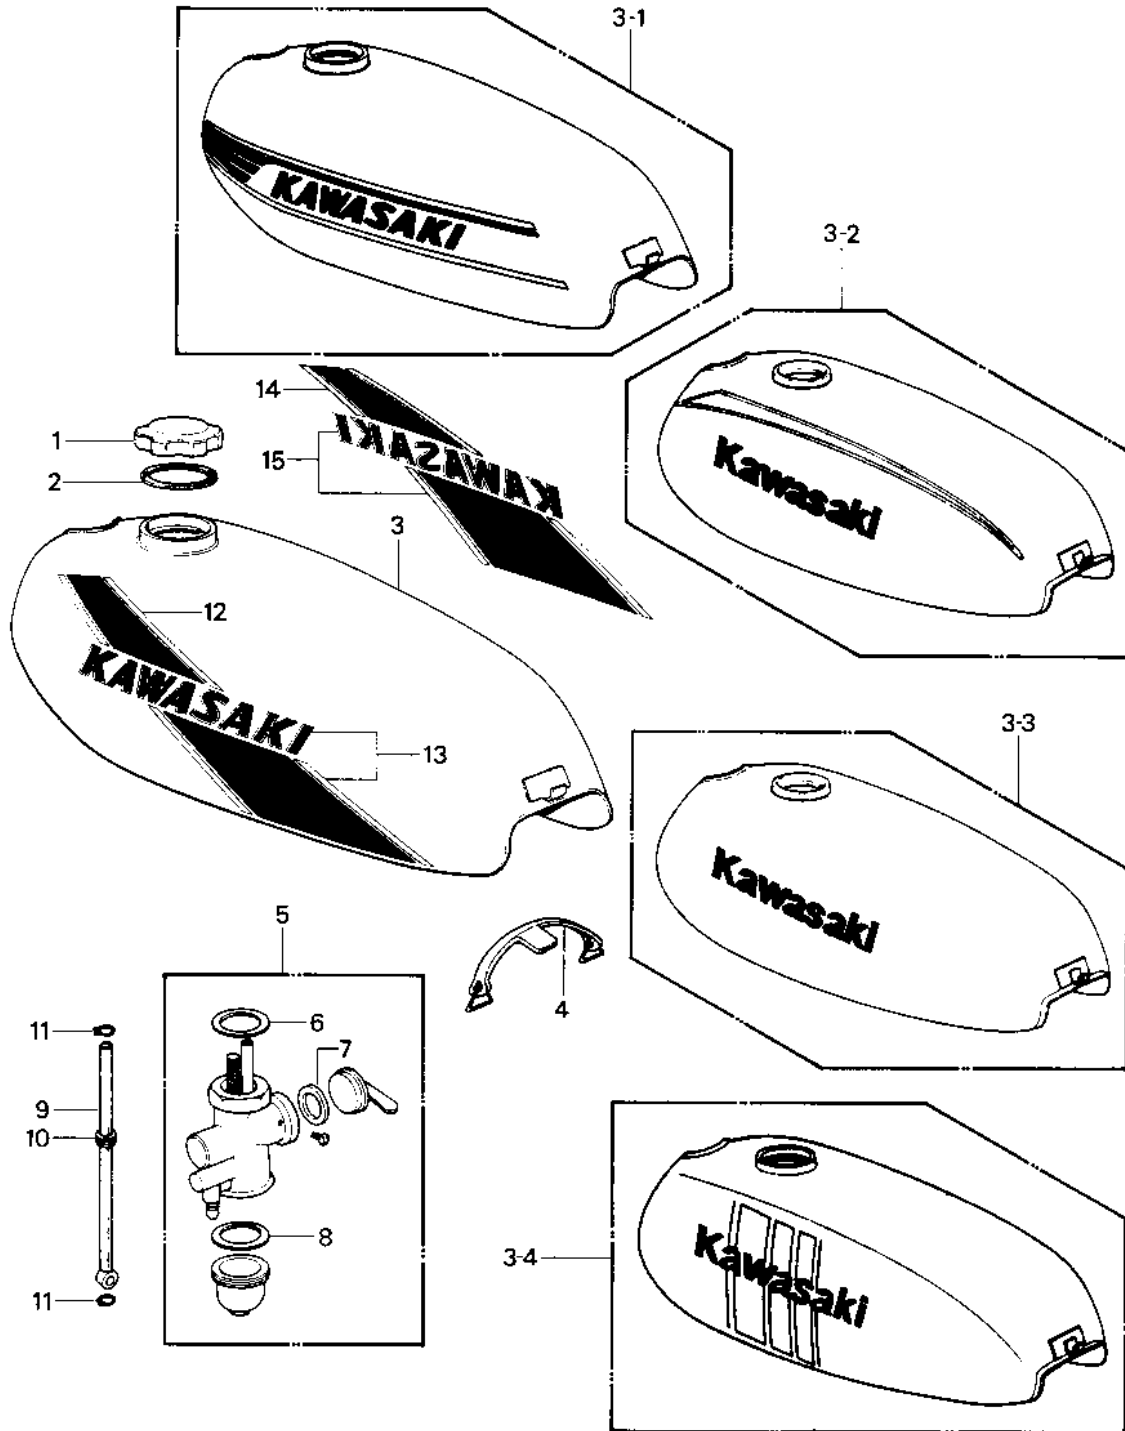

1977 KE100 PARTS DIAGRAM

FUEL TANK

1977 KE100 PARTS LIST

FUEL TANK

ITEM NAME	PART NUMBER	QUANTITY
CAP,FUEL TANK (Ref # 1)	51048-1013	
CAP,FUEL TANK (Ref # 1)	51048-1013	
GASKET,FUEL TANK CAP (Ref # 2)	51059-011	
TANK-FUEL,C.S.BLUE (Ref # 3)	51001-075-4C	
TANK-FUEL,C.COPPER (Ref # 3)	51001-075-4D	
TANK-FUEL,POPPY RED (Ref # 3)	51001-075-4P	
TANK-FUEL,PARROT GRN (Ref # 3)	51001-075-4Q	
TANK-FUEL,CAN,CO.BLUE (Ref # 3-1)	51001-075-4S	
TANK-FUEL,S.F.YELLOW (Ref # 3-1)	51001-075-7H	
TANK-FUEL,SOLID GREEN (Ref # 3-2)	51001-075-B3	
TANK-FUEL,S.YELLOW (Ref # 3-2)	51001-5017-7H	
TANK-FUEL,F.RED (Ref # 3-3)	51001-5045-B1	
TANK-FUEL,B.BLUE (Ref # 3-3)	51001-5079-C9	
TANK-FUEL,B.BLUE (Ref # 3-4)	51001-075-C9	
TANK-FUEL,F.RED (Ref # 3-4)	51001-075-B1	
*** N.L.A.*** (Canada) (Ref # 3-4)	51001-075-C7	
TANK-FUEL,F.RED (Ref # 3-4)	51001-5078-B1	
TANK-FUEL,B.BLUE (Ref # 3-4)	51001-5079-C9	
BAND-FUEL TANK (Ref # 4)	92072-050	
TAP-ASSY,FUEL (Ref # 5)	51023-1123	
GASKET,FUEL TAP JOINT (Ref # 6)	11009-1567	
'O' RING FUEL COCK (Ref # 7)	92065-062	
GASKET FUEL COCK CUP (Ref # 8)	51037-008	
PIPE-OIL (Ref # 9)	92059-072	
GROMMET PIPE (Ref # 10)	92071-038	
CLAMP FUEL PIPE (Ref # 11)	92037-010	
*** N.L.A.*** (Canada) (Ref # 12)	56027-358-SP	
DECAL,FUEL TANK,L.H (Ref # 12)	56027-362-SP	
*** N.L.A.*** (Canada) (Ref # 12)	56029-042-SP	