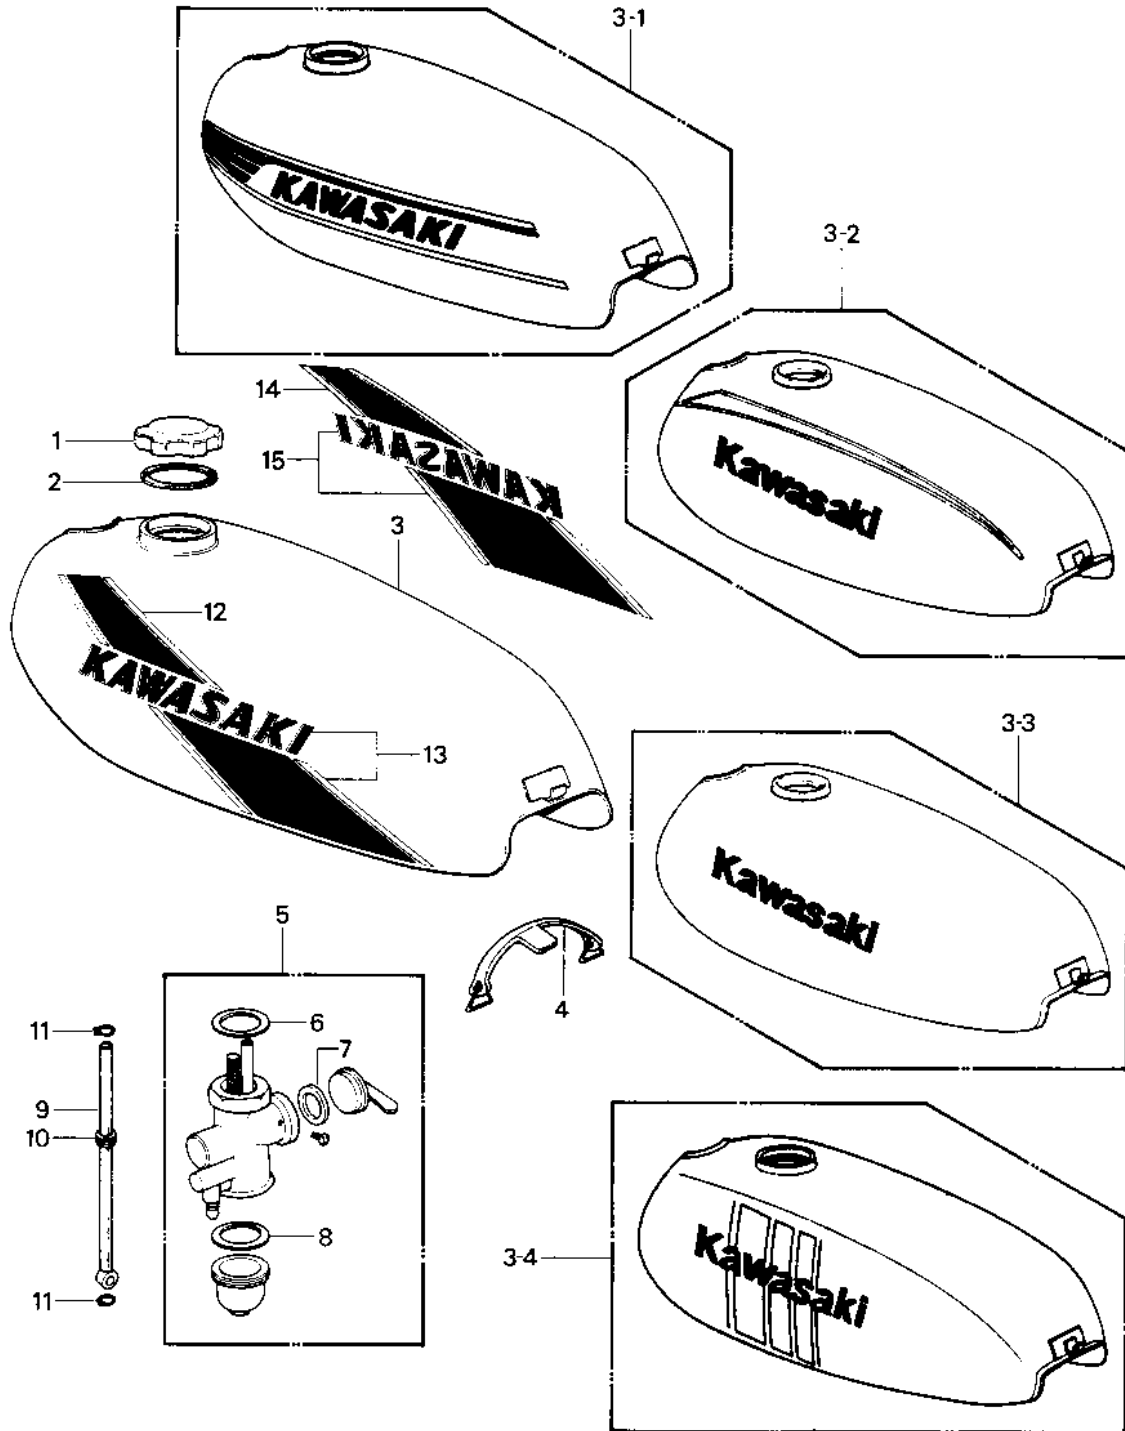

1978 KE100 PARTS DIAGRAM

FUEL TANK

1978 KE100 PARTS LIST

FUEL TANK

ITEM NAME	PART NUMBER	QUANTITY
CAP,FUEL TANK (Ref # 1)	51048-1013	
CAP,FUEL TANK (Ref # 1)	51048-1013	
GASKET,FUEL TANK CAP (Ref # 2)	51059-011	
TANK-FUEL,C.S.BLUE (Ref # 3)	51001-075-4C	
TANK-FUEL,C.COPPER (Ref # 3)	51001-075-4D	
TANK-FUEL,POPPY RED (Ref # 3)	51001-075-4P	
TANK-FUEL,PARROT GRN (Ref # 3)	51001-075-4Q	
TANK-FUEL,CAN,CO.BLUE (Ref # 3-1)	51001-075-4S	
TANK-FUEL,S.F.YELLOW (Ref # 3-1)	51001-075-7H	
TANK-FUEL,SOLID GREEN (Ref # 3-2)	51001-075-B3	
TANK-FUEL,S.YELLOW (Ref # 3-2)	51001-5017-7H	
TANK-FUEL,F.RED (Ref # 3-3)	51001-5045-B1	
TANK-FUEL,B.BLUE (Ref # 3-3)	51001-5079-C9	
TANK-FUEL,B.BLUE (Ref # 3-4)	51001-075-C9	
TANK-FUEL,F.RED (Ref # 3-4)	51001-075-B1	
*** N.L.A.*** (Canada) (Ref # 3-4)	51001-075-C7	
TANK-FUEL,F.RED (Ref # 3-4)	51001-5078-B1	
TANK-FUEL,B.BLUE (Ref # 3-4)	51001-5079-C9	
BAND-FUEL TANK (Ref # 4)	92072-050	
TAP-ASSY,FUEL (Ref # 5)	51023-1123	
GASKET,FUEL TAP JOINT (Ref # 6)	11009-1567	
'O' RING FUEL COCK (Ref # 7)	92065-062	
GASKET FUEL COCK CUP (Ref # 8)	51037-008	
PIPE-OIL (Ref # 9)	92059-072	
GROMMET PIPE (Ref # 10)	92071-038	
CLAMP FUEL PIPE (Ref # 11)	92037-010	
*** N.L.A.*** (Canada) (Ref # 12)	56027-358-SP	
DECAL,FUEL TANK,L.H (Ref # 12)	56027-362-SP	
*** N.L.A.*** (Canada) (Ref # 12)	56029-042-SP	