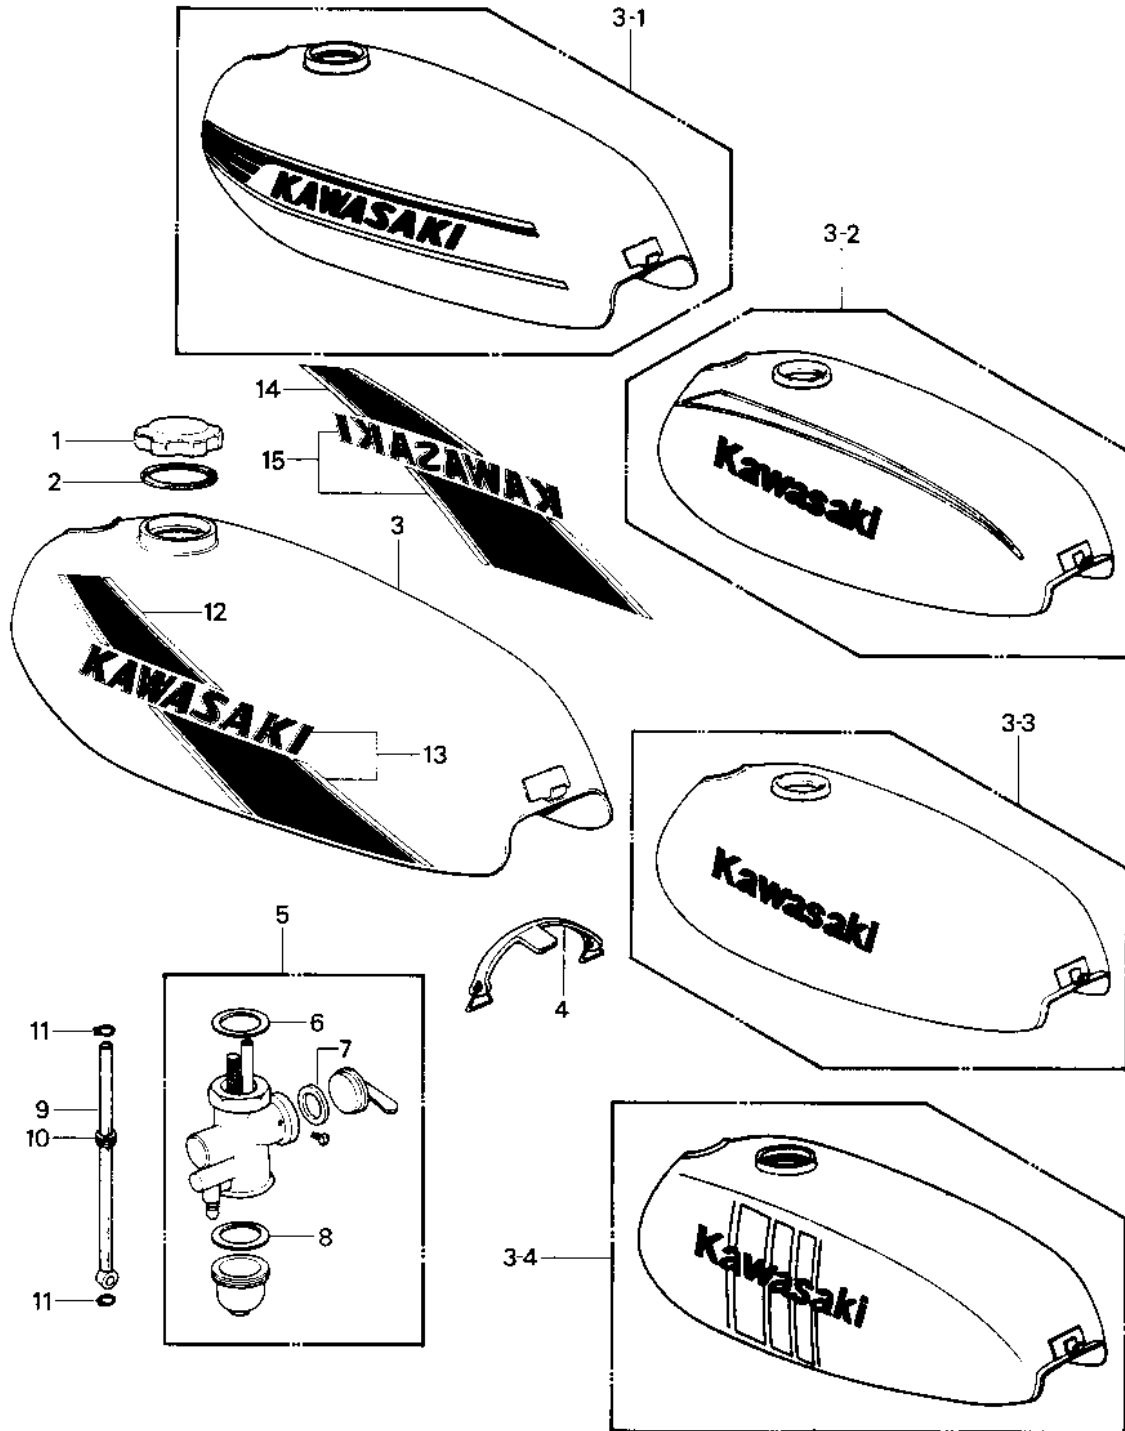

# 1978 KE100 PARTS DIAGRAM

FUEL TANK

# 1978 KE100 PARTS LIST

## FUEL TANK

ITEM NAME	PART NUMBER	QUANTITY
CAP,FUEL TANK (Ref # 1)	51048-1013	
CAP,FUEL TANK (Ref # 1)	51048-1013	
GASKET,FUEL TANK CAP (Ref # 2)	51059-011	
TANK-FUEL,C.S.BLUE (Ref # 3)	51001-075-4C	
TANK-FUEL,C.COPPER (Ref # 3)	51001-075-4D	
TANK-FUEL,POPPY RED (Ref # 3)	51001-075-4P	
TANK-FUEL,PARROT GRN (Ref # 3)	51001-075-4Q	
TANK-FUEL,CAN,CO.BLUE (Ref # 3-1)	51001-075-4S	
TANK-FUEL,S.F.YELLOW (Ref # 3-1)	51001-075-7H	
TANK-FUEL,SOLID GREEN (Ref # 3-2)	51001-075-B3	
TANK-FUEL,S.YELLOW (Ref # 3-2)	51001-5017-7H	
TANK-FUEL,F.RED (Ref # 3-3)	51001-5045-B1	
TANK-FUEL,B.BLUE (Ref # 3-3)	51001-5079-C9	
TANK-FUEL,B.BLUE (Ref # 3-4)	51001-075-C9	
TANK-FUEL,F.RED (Ref # 3-4)	51001-075-B1	
*** N.L.A.*** (Canada) (Ref # 3-4)	51001-075-C7	
TANK-FUEL,F.RED (Ref # 3-4)	51001-5078-B1	
TANK-FUEL,B.BLUE (Ref # 3-4)	51001-5079-C9	
BAND-FUEL TANK (Ref # 4)	92072-050	
TAP-ASSY,FUEL (Ref # 5)	51023-1123	
GASKET,FUEL TAP JOINT (Ref # 6)	11009-1567	
'O' RING FUEL COCK (Ref # 7)	92065-062	
GASKET FUEL COCK CUP (Ref # 8)	51037-008	
PIPE-OIL (Ref # 9)	92059-072	
GROMMET PIPE (Ref # 10)	92071-038	
CLAMP FUEL PIPE (Ref # 11)	92037-010	
*** N.L.A.*** (Canada) (Ref # 12)	56027-358-SP	
DECAL,FUEL TANK,L.H (Ref # 12)	56027-362-SP	
*** N.L.A.*** (Canada) (Ref # 12)	56029-042-SP	

## FUEL TANK

ITEM NAME	PART NUMBER	QUANTITY
*** N.L.A.*** (Canada) (Ref # 12)	56029-046-SP	
DECAL,FUEL TANK,L.H (Ref # 13)	56027-359-SP	
DECAL,FUEL TANK,L.H (Ref # 13)	56027-363-SP	
*** N.L.A.*** (Canada) (Ref # 13)	56029-043-SP	
*** N.L.A.*** (Canada) (Ref # 13)	56029-047-SP	
DECAL,FUEL TANK,R.H (Ref # 14)	56027-360-SP	
DECAL,FUEL TANK,R.H (Ref # 14)	56027-364-SP	
*** N.L.A.*** (Canada) (Ref # 14)	56029-044-SP	
*** N.L.A.*** (Canada) (Ref # 14)	56029-048-SP	
DECAL,FUEL TANK,R.H (Ref # 15)	56027-361-SP	
UNAVAILABLE IN PRICE BOOK (Ref # 15)	58027-365-SP	
UNAVAILABLE IN PRICE BOOK (Ref # 15)	58029-045-SP	
*** N.L.A.*** (Canada) (Ref # 15)	56029-049-SP	