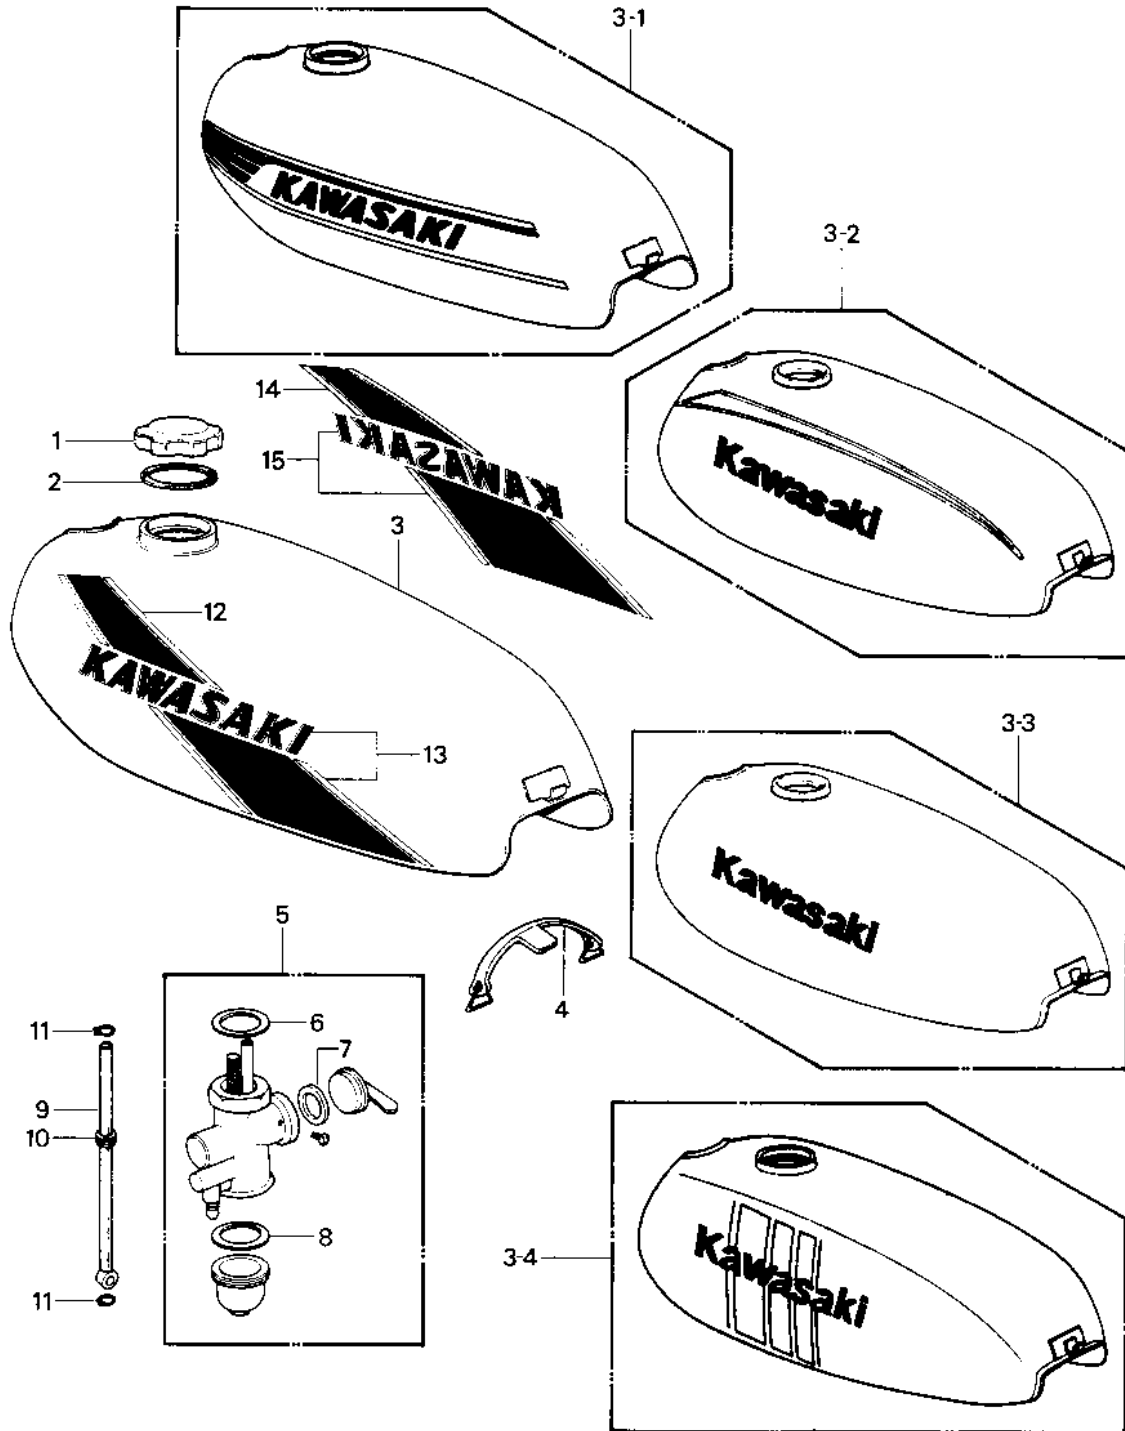

1980 KE100 PARTS DIAGRAM

FUEL TANK

1980 KE100 PARTS LIST

FUEL TANK

ITEM NAME	PART NUMBER	QUANTITY
CAP,FUEL TANK (Ref # 1)	51048-1013	
CAP,FUEL TANK (Ref # 1)	51048-1013	
GASKET,FUEL TANK CAP (Ref # 2)	51059-011	
TANK-FUEL,C.S.BLUE (Ref # 3)	51001-075-4C	
TANK-FUEL,C.COPPER (Ref # 3)	51001-075-4D	
TANK-FUEL,POPPY RED (Ref # 3)	51001-075-4P	
TANK-FUEL,PARROT GRN (Ref # 3)	51001-075-4Q	
TANK-FUEL,CAN,CO.BLUE (Ref # 3-1)	51001-075-4S	
TANK-FUEL,S.F.YELLOW (Ref # 3-1)	51001-075-7H	
TANK-FUEL,SOLID GREEN (Ref # 3-2)	51001-075-B3	
TANK-FUEL,S.YELLOW (Ref # 3-2)	51001-5017-7H	
TANK-FUEL,F.RED (Ref # 3-3)	51001-5045-B1	
TANK-FUEL,B.BLUE (Ref # 3-3)	51001-5079-C9	
TANK-FUEL,B.BLUE (Ref # 3-4)	51001-075-C9	
TANK-FUEL,F.RED (Ref # 3-4)	51001-075-B1	
*** N.L.A.*** (Canada) (Ref # 3-4)	51001-075-C7	
TANK-FUEL,F.RED (Ref # 3-4)	51001-5078-B1	
TANK-FUEL,B.BLUE (Ref # 3-4)	51001-5079-C9	
BAND-FUEL TANK (Ref # 4)	92072-050	
TAP-ASSY,FUEL (Ref # 5)	51023-1123	
GASKET,FUEL TAP JOINT (Ref # 6)	11009-1567	
'O' RING FUEL COCK (Ref # 7)	92065-062	
GASKET FUEL COCK CUP (Ref # 8)	51037-008	
PIPE-OIL (Ref # 9)	92059-072	
GROMMET PIPE (Ref # 10)	92071-038	
CLAMP FUEL PIPE (Ref # 11)	92037-010	
*** N.L.A.*** (Canada) (Ref # 12)	56027-358-SP	
DECAL,FUEL TANK,L.H (Ref # 12)	56027-362-SP	
*** N.L.A.*** (Canada) (Ref # 12)	56029-042-SP	