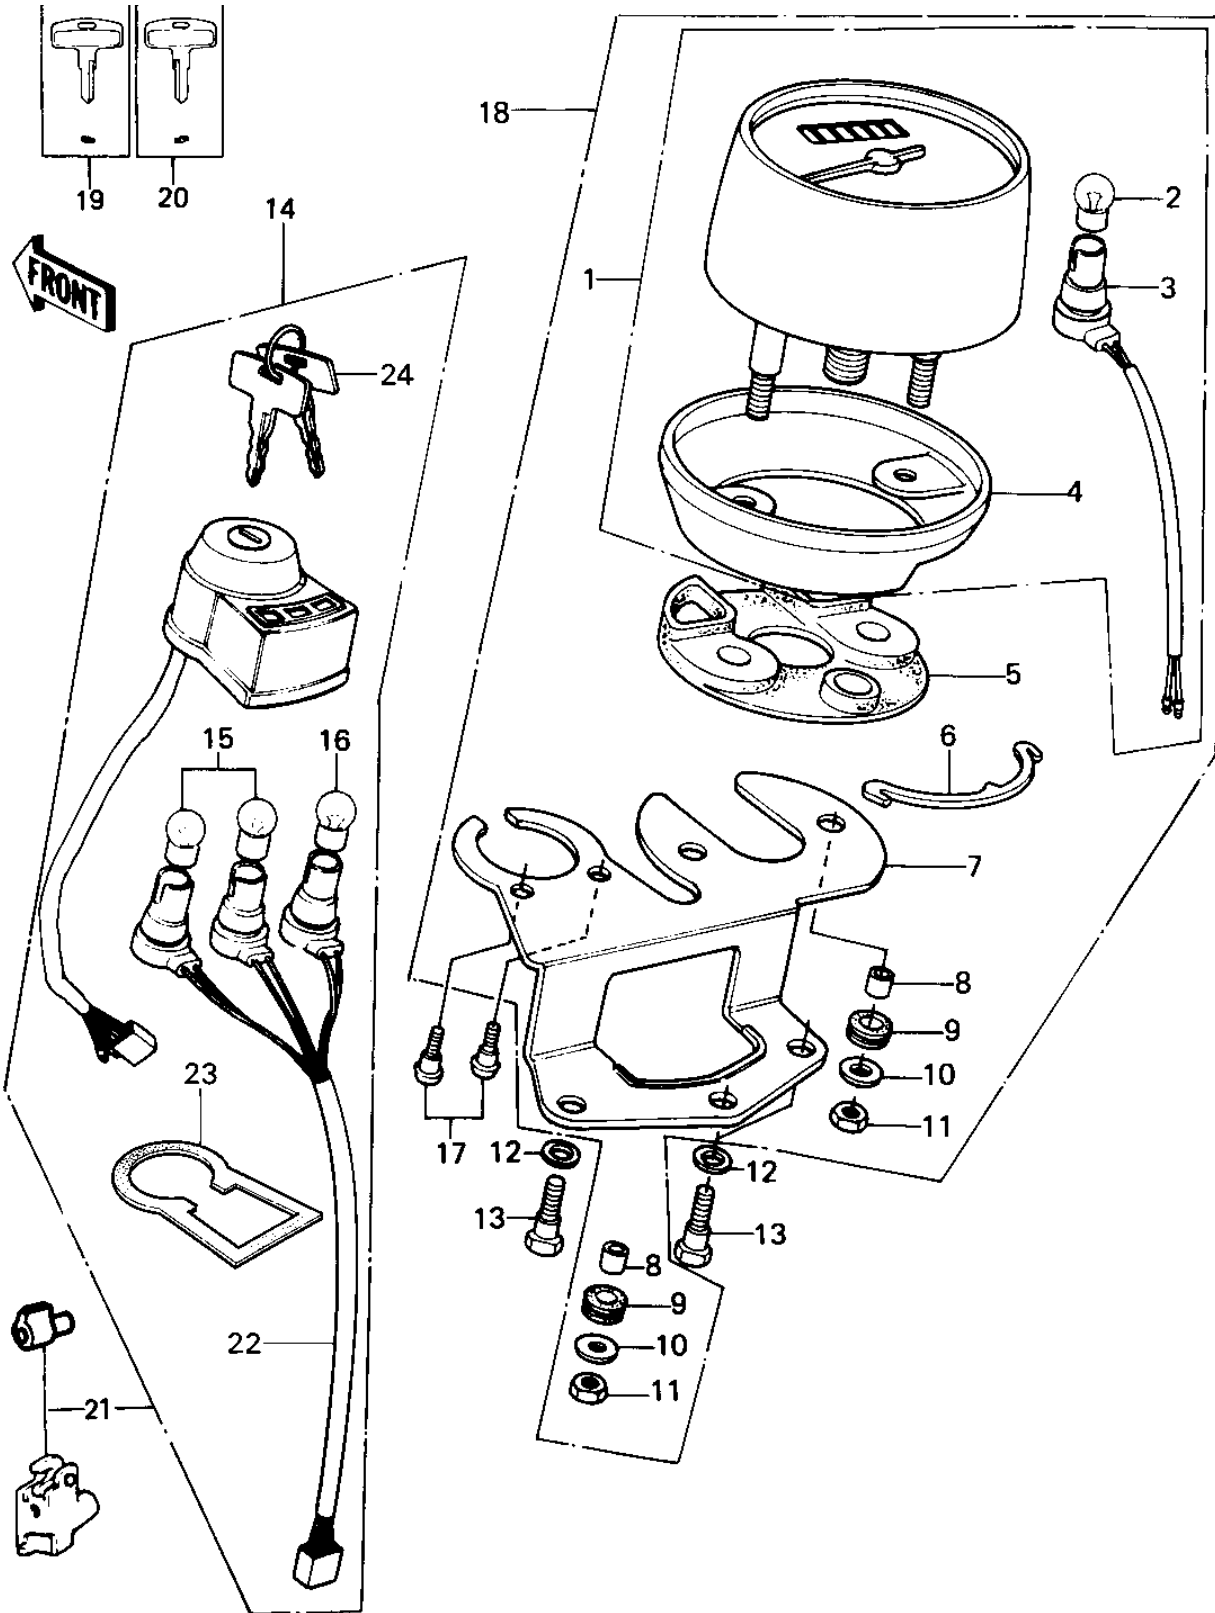

# 1981 KE100 PARTS DIAGRAM

# 1981 KE100 PARTS LIST

## METERS/IGNITION SWITCH

ITEM NAME	PART NUMBER	QUANTITY
SPEEDOMETER ASSY,MPH (Ref # 1)	25005-095	1
SPEEDOMETER UNIT (Ref # 1)	25005-1058	1
SPEEDOMETER ASSY,KPH (Canada) (Ref # 1)	25005-105	1
BULB-6V 3W (Ref # 2)	92069-053	1
SOCKET,SPEEDOMETER (Ref # 3)	25010-014	1
COVER,TACHOMETER (Ref # 4)	25012-018	1
SHOCK DAMPER,METER (Ref # 5)	25019-018	1
DAMPER RUBBER-BRACKET (Ref # 6)	25019-007	1
BRACKET,SPEEDOMETER (Ref # 7)	25008-041	1
COLLAR,METER FITTING (Ref # 8)	25021-004	2
DAMPER RUBBER,METER (Ref # 9)	25019-019	2
WASHER PL 5.2X18X1.2 (Ref # 10)	92022-285	2
NUT-CAP,5MM (Ref # 11)	322N0500	2
WASHER PLAIN 8MM (Ref # 12)	410B0800	3
BOLT-HEX HEAD,6MM (Ref # 13)	92003-069	3
BOLT (Ref # 13)	92001-1406	3
SWITCH ASSY,IGNITION (Ref # 14)	27005-067	1
SWITCH ASSY,IGNITION (Ref # 14)	27005-082	1
SWITCH ASSY,IGNITION (Ref # 14)	27005-1012	1
BULB 6V 1.5W (Ref # 15)	92069-024	2
BULB-6V 3W (Ref # 13)	92069-053	1
SCREW-PAN HEAD,6MM (Ref # 17)	92011-026	2
SPEEDOMETER ASSY,MPH (Ref # 18)	25001-091	(1
SPEEDOMETER ASSY MPH (Ref # 18)	25001-1100	(1
KEY,BLANK (Ref # 19)	27008-1024	1
KEY,BLANK (Ref # 20)	27008-1025	1
LOCK ASSY (Ref # 21)	27004-5086	1
LOCK ASSY (Ref # 21)	27004-5086	1
SOCKET, IGNITION (Ref # 22)	27024-001	1

## METERS/IGNITION SWITCH

ITEM NAME	PART NUMBER	QUANTITY
DAMPER RUBBER-SWITCH (Ref # 23)	27025-001	1
KEY SET,#401 (Ref # 24)	27008-063-01	AR
KEY SET,#430 (Ref # 24)	27008-063-30	AR