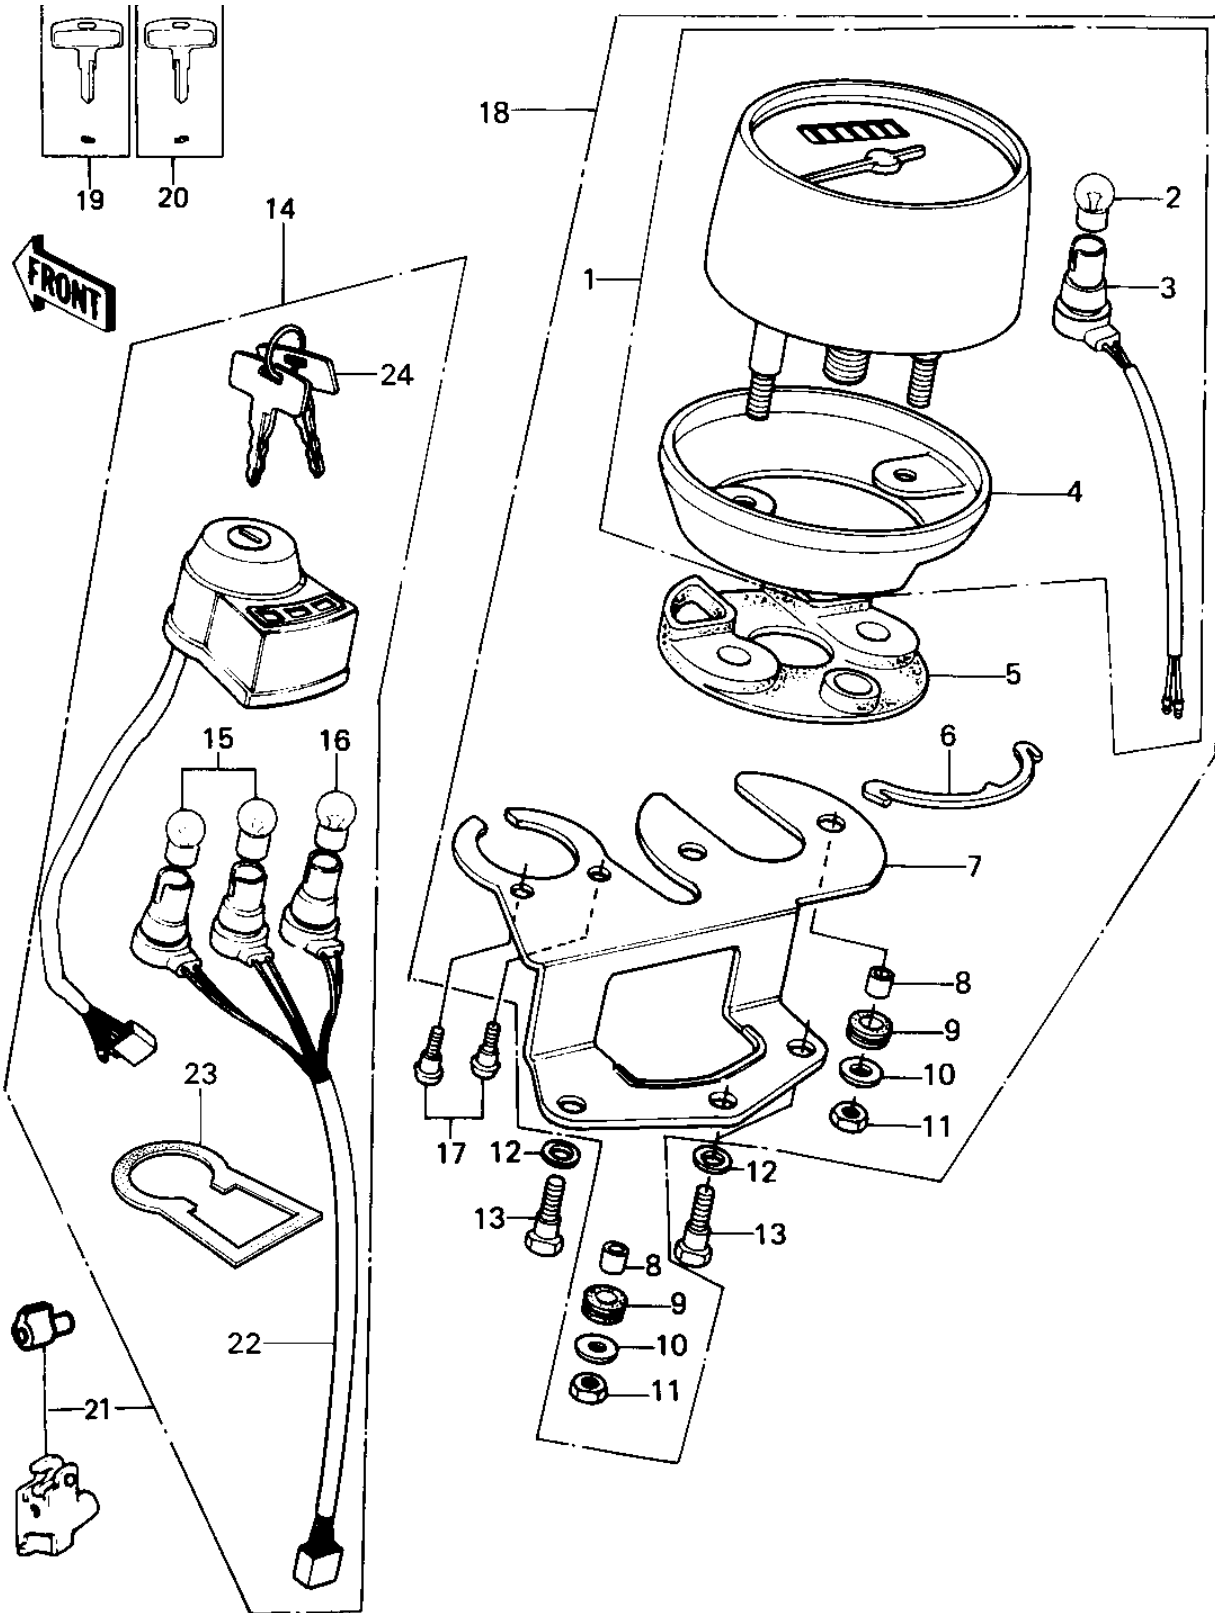

1981 KE100 PARTS DIAGRAM

METERS/IGNITION SWITCH

1981 KE100 PARTS LIST

METERS/IGNITION SWITCH

ITEM NAME	PART NUMBER	QUANTITY
SPEEDOMETER ASSY,MPH (Ref # 1)	25005-095	1
SPEEDOMETER UNIT (Ref # 1)	25005-1058	1
SPEEDOMETER ASSY,KPH (Canada) (Ref # 1)	25005-105	1
BULB-6V 3W (Ref # 2)	92069-053	1
SOCKET,SPEEDOMETER (Ref # 3)	25010-014	1
COVER,TACHOMETER (Ref # 4)	25012-018	1
SHOCK DAMPER,METER (Ref # 5)	25019-018	1
DAMPER RUBBER-BRACKET (Ref # 6)	25019-007	1
BRACKET,SPEEDOMETER (Ref # 7)	25008-041	1
COLLAR,METER FITTING (Ref # 8)	25021-004	2
DAMPER RUBBER,METER (Ref # 9)	25019-019	2
WASHER PL 5.2X18X1.2 (Ref # 10)	92022-285	2
NUT-CAP,5MM (Ref # 11)	322N0500	2
WASHER PLAIN 8MM (Ref # 12)	410B0800	3
BOLT-HEX HEAD,6MM (Ref # 13)	92003-069	3
BOLT (Ref # 13)	92001-1406	3
SWITCH ASSY,IGNITION (Ref # 14)	27005-067	1
SWITCH ASSY,IGNITION (Ref # 14)	27005-082	1
SWITCH ASSY,IGNITION (Ref # 14)	27005-1012	1
BULB 6V 1.5W (Ref # 15)	92069-024	2
BULB-6V 3W (Ref # 13)	92069-053	1
SCREW-PAN HEAD,6MM (Ref # 17)	92011-026	2
SPEEDOMETER ASSY,MPH (Ref # 18)	25001-091	(1
SPEEDOMETER ASSY MPH (Ref # 18)	25001-1100	(1
KEY,BLANK (Ref # 19)	27008-1024	1
KEY,BLANK (Ref # 20)	27008-1025	1
LOCK ASSY (Ref # 21)	27004-5086	1
LOCK ASSY (Ref # 21)	27004-5086	1
SOCKET, IGNITION (Ref # 22)	27024-001	1

1981 KE100 PARTS LIST

METERS/IGNITION SWITCH

ITEM NAME	PART NUMBER	QUANTITY
DAMPER RUBBER-SWITCH (Ref # 23)	27025-001	1
KEY SET,#401 (Ref # 24)	27008-063-01	AR
KEY SET,#430 (Ref # 24)	27008-063-30	AR