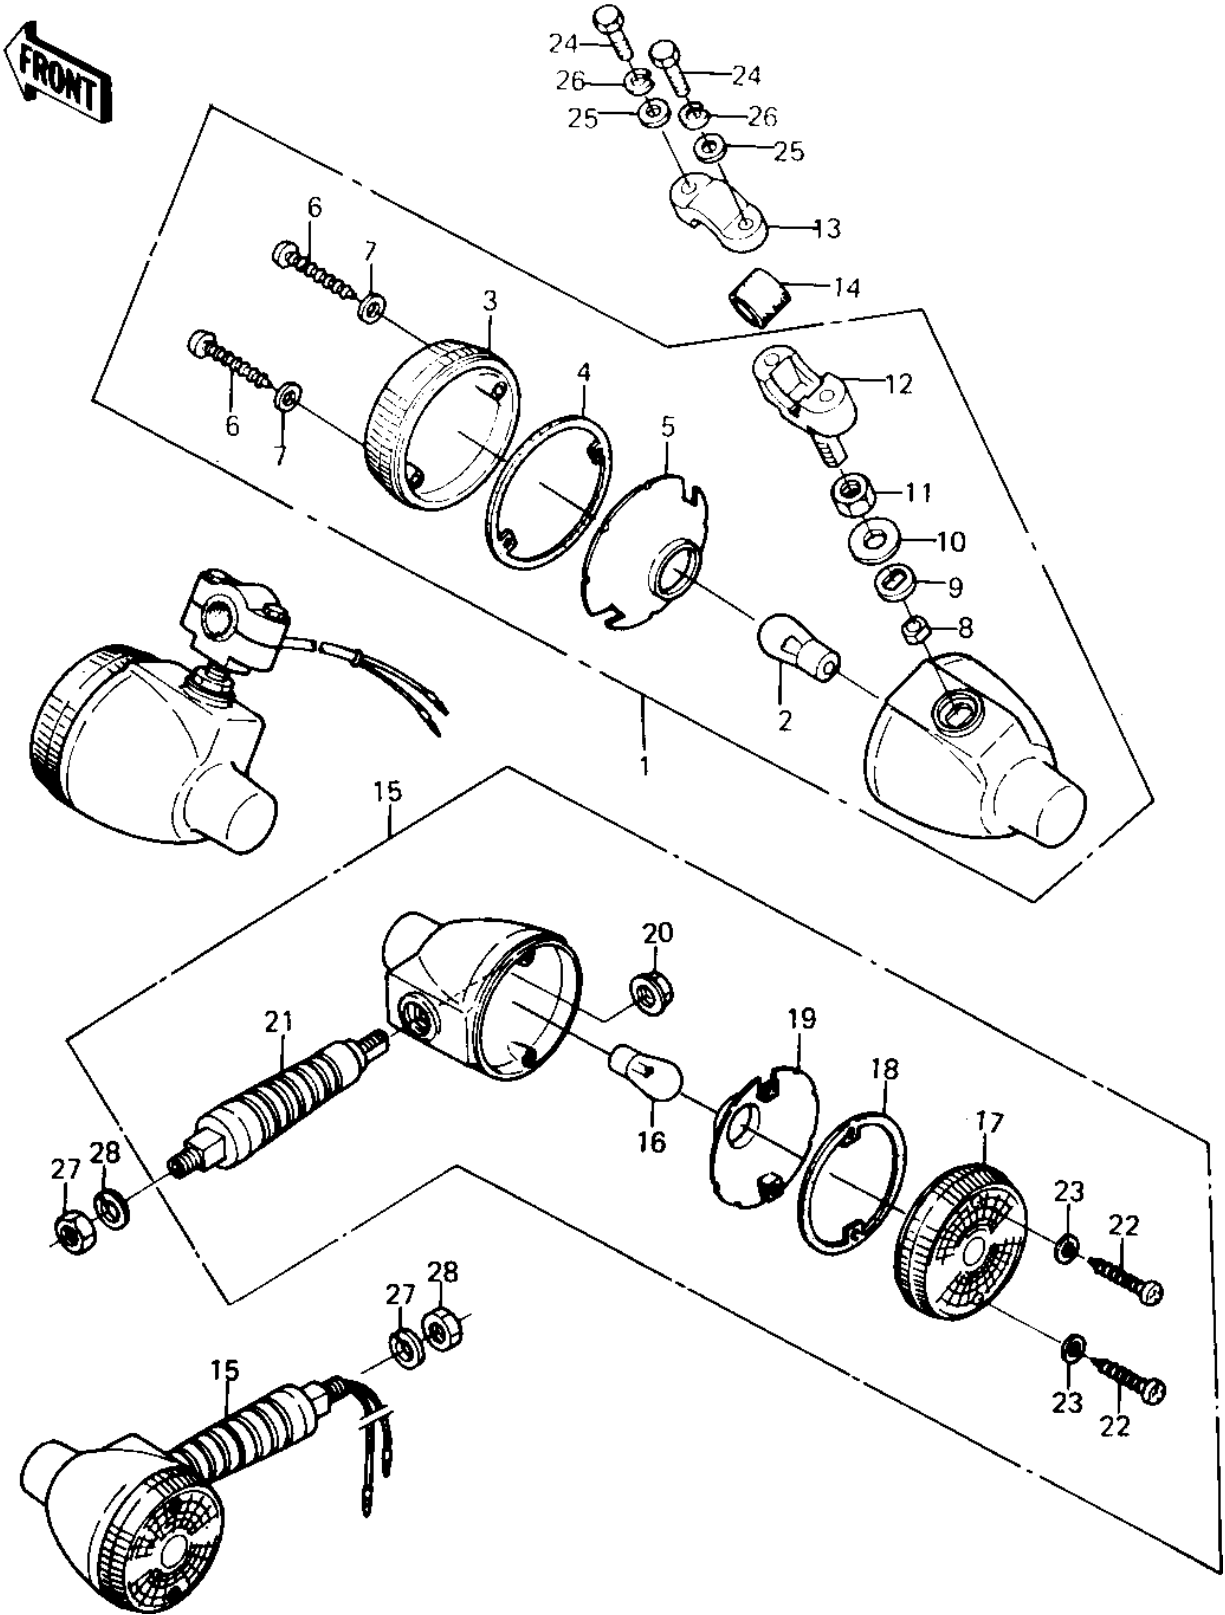

1976 KE100 PARTS DIAGRAM

TURN SIGNALS (KE100-A10)

1976 KE100 PARTS LIST

TURN SIGNALS (KE100-A10)

ITEM NAME	PART NUMBER	QUANTITY
LAMP ASSY,FR SIGNAL (Ref # 1)	23037-1039	2
BULB,6V 21CP (Ref # 2)	92069-056	2
LENS-SIGNAL LAMP (Ref # 3)	23048-1076	2
GASKET,SGNL LAMP LENS (Ref # 4)	11009-1128	2
REFLECTOR,SIGNAL LAMP (Ref # 5)	23035-1003	2
SCREW,TAPPING (Ref # 6)	92009-1056	4
WASHER-PLAIN,4MM (Ref # 7)	23058-002	4
COLLAR,FR SIGNAL LAMP (Ref # 8)	92027-1182	2
GASKET,S LAMP BRACKET (Ref # 9)	11009-1133	2
WASHER,PLAIN,10.5X24 (Ref # 10)	92022-1137	2
NUT,SGNL LAMP BRACKET (Ref # 11)	92015-1073	2
BRACKET,F SIGNAL LAMP (Ref # 12)	23051-1028	2
BRACKET,F SIGNAL LAMP (Ref # 13)	23051-1018	2
DAMPER RUBBER (Ref # 14)	23066-003	2
LAMP ASSY,SIGNAL (Ref # 15)	23037-1087	2
BULB,6V 21CP (Ref # 16)	92069-056	2
LENS-SIGNAL LAMP (Ref # 17)	23048-1076	2
GASKET,SGNL LAMP LENS (Ref # 18)	11009-1128	2
REFLECTOR,SIGNAL LAMP (Ref # 19)	23035-1003	2
NUT,SIGNAL LAMP (Ref # 20)	92015-1072	2
BRACKET,SIGNAL LAMP (Ref # 21)	23051-1033	2
SCREW,TAPPING (Ref # 22)	92009-1056	4
WASHER-PLAIN,4MM (Ref # 23)	23058-002	4
BOLT,HEX HEAD,5X30 (Ref # 24)	110B0530A	4
WASHER PLAIN 5MM (Ref # 25)	411B0500	4
WASHER SPRING 5MM (Ref # 26)	461F0500	4
NUT 10MM (Ref # 27)	315B1000	2
WASHER SPRING 10MM (Ref # 28)	461F1000	2