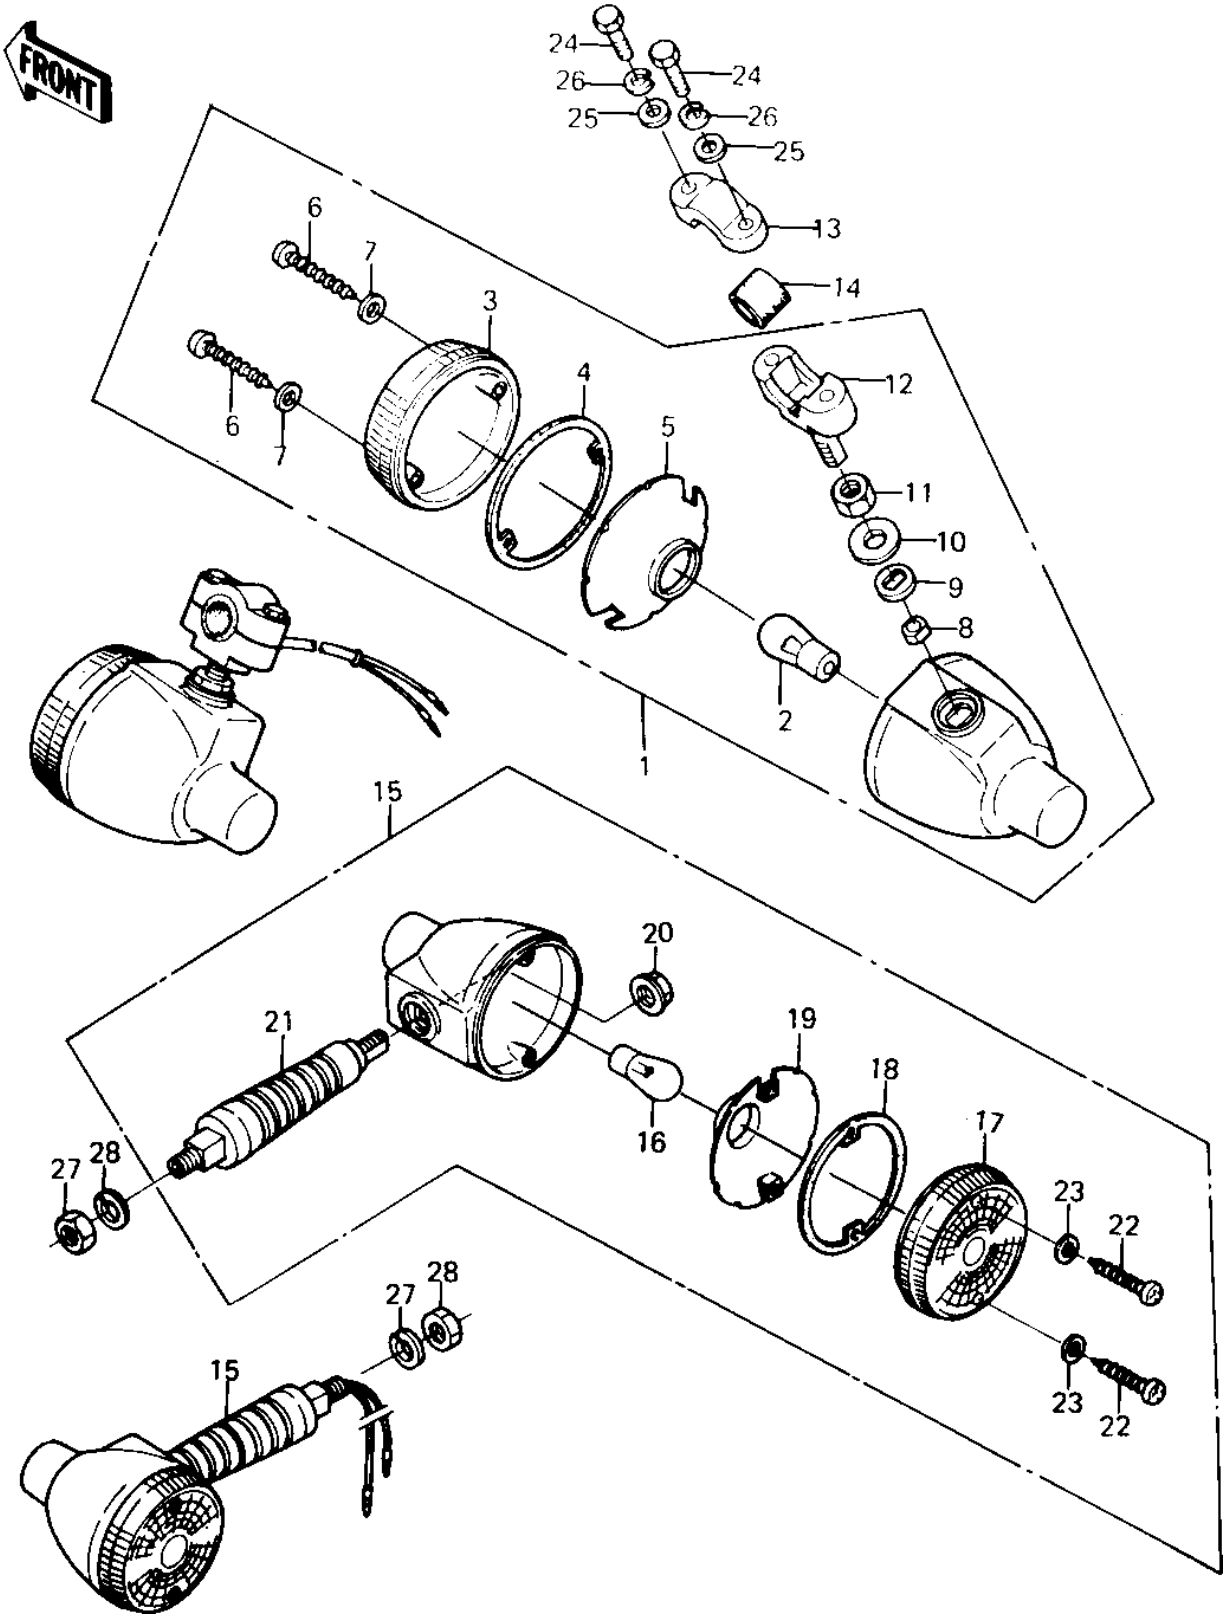

# 1978 KE100 PARTS DIAGRAM

TURN SIGNALS (KE100-A10)

# 1978 KE100 PARTS LIST

## TURN SIGNALS (KE100-A10)

ITEM NAME	PART NUMBER	QUANTITY
LAMP ASSY,FR SIGNAL (Ref # 1)	23037-1039	
BULB,6V 21CP (Ref # 2)	92069-056	
LENS-SIGNAL LAMP (Ref # 3)	23048-1076	
GASKET,SGNL LAMP LENS (Ref # 4)	11009-1128	
REFLECTOR,SIGNAL LAMP (Ref # 5)	23035-1003	
SCREW,TAPPING (Ref # 6)	92009-1056	
WASHER-PLAIN,4MM (Ref # 7)	23058-002	
COLLAR,FR SIGNAL LAMP (Ref # 8)	92027-1182	
GASKET,S LAMP BRACKET (Ref # 9)	11009-1133	
WASHER,PLAIN,10.5X24 (Ref # 10)	92022-1137	
NUT,SGNL LAMP BRACKET (Ref # 11)	92015-1073	
BRACKET,F SIGNAL LAMP (Ref # 12)	23051-1028	
BRACKET,F SIGNAL LAMP (Ref # 13)	23051-1018	
DAMPER RUBBER (Ref # 14)	23066-003	
LAMP ASSY,SIGNAL (Ref # 15)	23037-1087	
BULB,6V 21CP (Ref # 16)	92069-056	
LENS-SIGNAL LAMP (Ref # 17)	23048-1076	
GASKET,SGNL LAMP LENS (Ref # 18)	11009-1128	
REFLECTOR,SIGNAL LAMP (Ref # 19)	23035-1003	
NUT,SIGNAL LAMP (Ref # 20)	92015-1072	
BRACKET,SIGNAL LAMP (Ref # 21)	23051-1033	
SCREW,TAPPING (Ref # 22)	92009-1056	
WASHER-PLAIN,4MM (Ref # 23)	23058-002	
BOLT,HEX HEAD,5X30 (Ref # 24)	110B0530A	
WASHER PLAIN 5MM (Ref # 25)	411B0500	
WASHER SPRING 5MM (Ref # 26)	461F0500	
NUT 10MM (Ref # 27)	315B1000	
WASHER SPRING 10MM (Ref # 28)	461F1000	