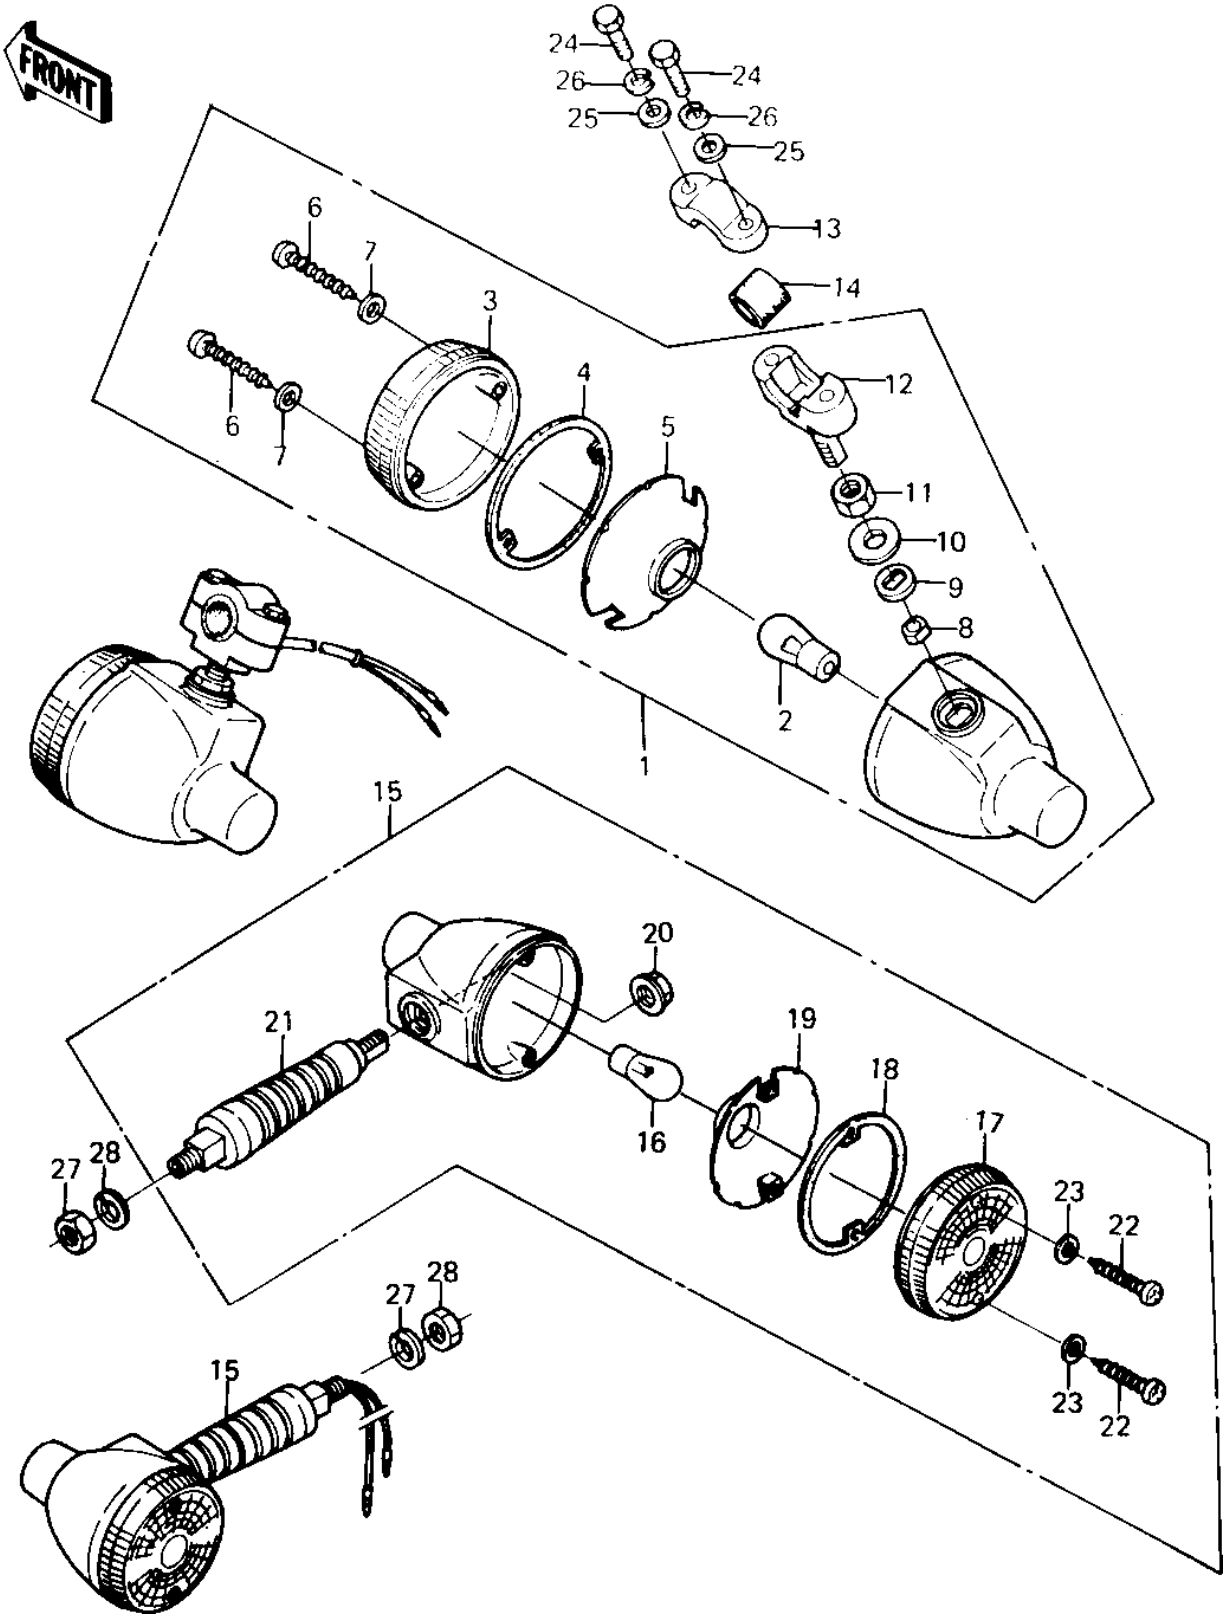

1978 KE100 PARTS DIAGRAM

TURN SIGNALS (KE100-A10)

1978 KE100 PARTS LIST

TURN SIGNALS (KE100-A10)

ITEM NAME	PART NUMBER	QUANTITY
LAMP ASSY,FR SIGNAL (Ref # 1)	23037-1039	
BULB,6V 21CP (Ref # 2)	92069-056	
LENS-SIGNAL LAMP (Ref # 3)	23048-1076	
GASKET,SGNL LAMP LENS (Ref # 4)	11009-1128	
REFLECTOR,SIGNAL LAMP (Ref # 5)	23035-1003	
SCREW,TAPPING (Ref # 6)	92009-1056	
WASHER-PLAIN,4MM (Ref # 7)	23058-002	
COLLAR,FR SIGNAL LAMP (Ref # 8)	92027-1182	
GASKET,S LAMP BRACKET (Ref # 9)	11009-1133	
WASHER,PLAIN,10.5X24 (Ref # 10)	92022-1137	
NUT,SGNL LAMP BRACKET (Ref # 11)	92015-1073	
BRACKET,F SIGNAL LAMP (Ref # 12)	23051-1028	
BRACKET,F SIGNAL LAMP (Ref # 13)	23051-1018	
DAMPER RUBBER (Ref # 14)	23066-003	
LAMP ASSY,SIGNAL (Ref # 15)	23037-1087	
BULB,6V 21CP (Ref # 16)	92069-056	
LENS-SIGNAL LAMP (Ref # 17)	23048-1076	
GASKET,SGNL LAMP LENS (Ref # 18)	11009-1128	
REFLECTOR,SIGNAL LAMP (Ref # 19)	23035-1003	
NUT,SIGNAL LAMP (Ref # 20)	92015-1072	
BRACKET,SIGNAL LAMP (Ref # 21)	23051-1033	
SCREW,TAPPING (Ref # 22)	92009-1056	
WASHER-PLAIN,4MM (Ref # 23)	23058-002	
BOLT,HEX HEAD,5X30 (Ref # 24)	110B0530A	
WASHER PLAIN 5MM (Ref # 25)	411B0500	
WASHER SPRING 5MM (Ref # 26)	461F0500	
NUT 10MM (Ref # 27)	315B1000	
WASHER SPRING 10MM (Ref # 28)	461F1000	