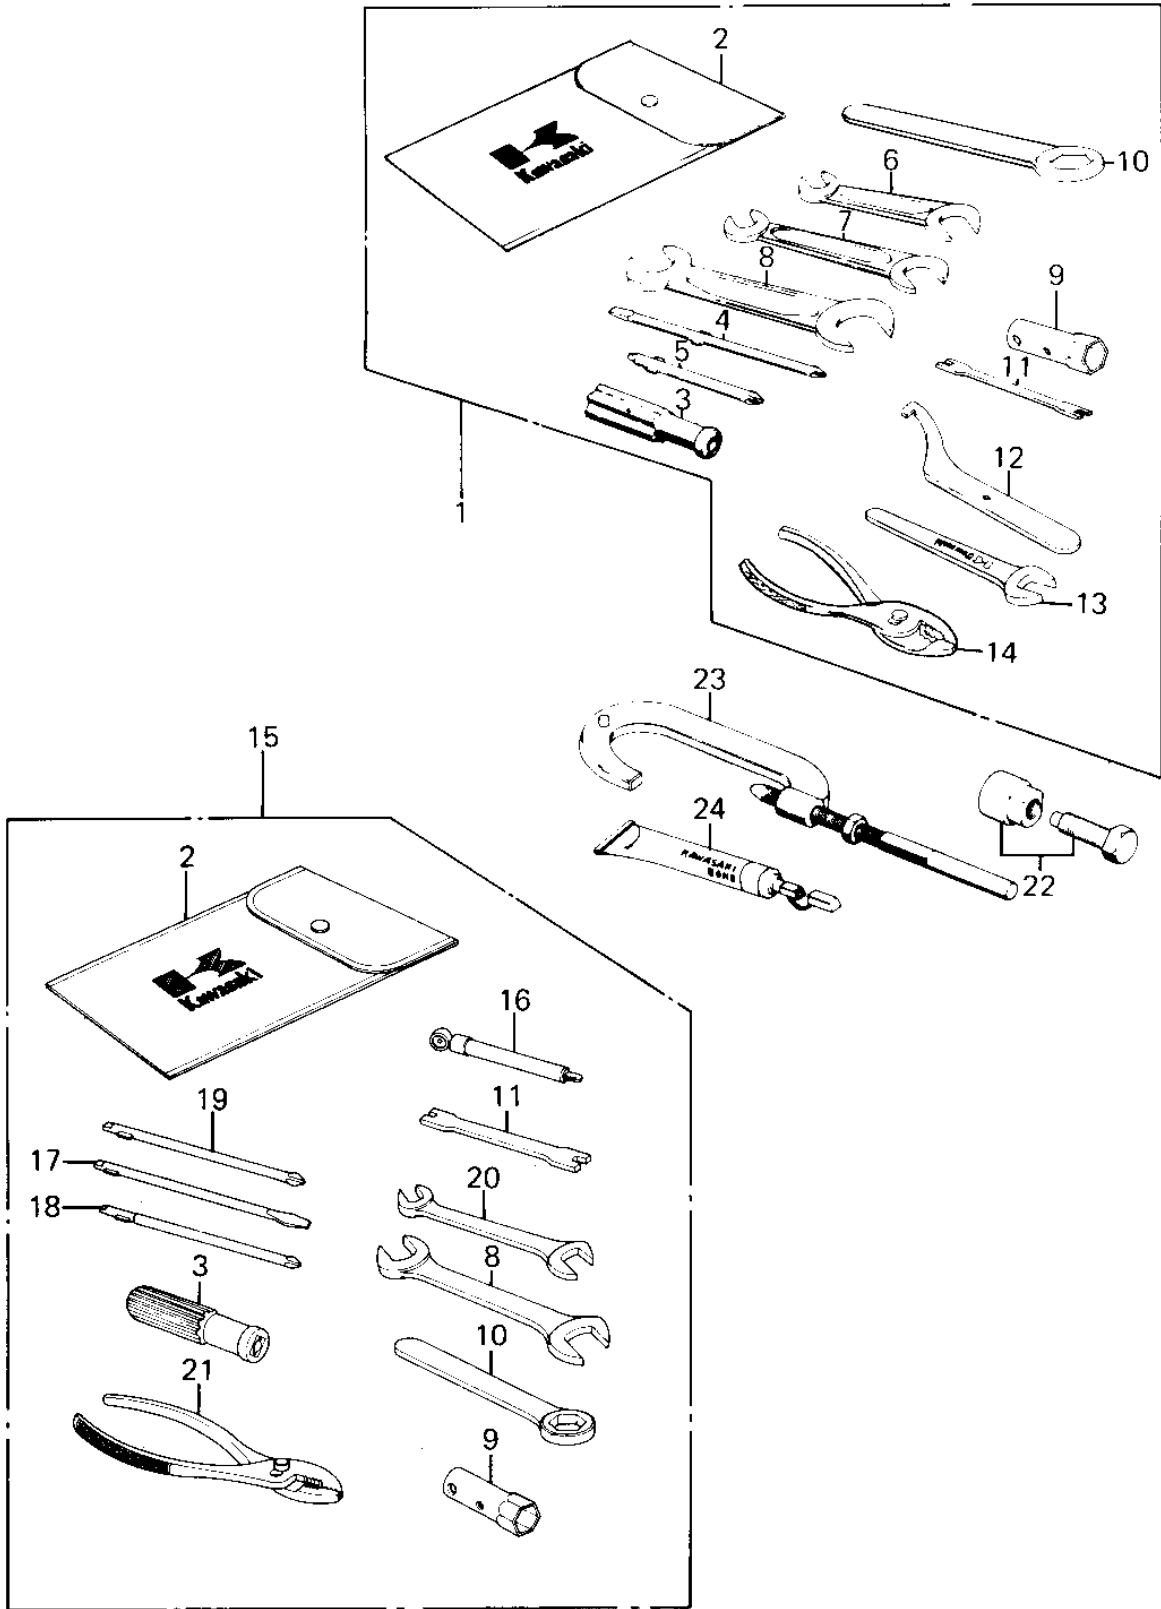

# 1980 KE100 PARTS DIAGRAM

# 1980 KE100 PARTS LIST

## OWNER TOOLS

ITEM NAME	PART NUMBER	QUANTITY
56007-1056 (Canada) (Ref # 1)	56007-1004	
TOOL KIT (Ref # 1)	56007-1056	
BAG,TOOL (Ref # 2)	56008-008	
BAG,TOOL (Ref # 2)	56008-1007	
GRIP,SCREW DRIVER (Ref # 3)	92106-1001	
TOOL-DRIVER (Ref # 4)	92107-1052	
SCREW DRIVER #3 PHLIP (Ref # 5)	92107-005	
WRENCH,OPEN,8X10 (Ref # 6)	92126-001	
WRENCH,OPEN END,12X13 (Ref # 7)	92126-002	
TOOL-WRENCH,OPEN END, (Ref # 8)	92110-1153	
TOOL-WRENCH,OPEN END, (Ref # 8)	92110-1153	
WRENCH,BOX,17X21 (Ref # 9)	92110-012	
TOOL-WRENCH,BOX END,2 (Ref # 10)	92110-1148	
TIGHTENER,SPOKE (Ref # 11)	92108-011	
92110-1035 (Canada) (Ref # 12)	92110-1006	
WRENCH,OPEN END,10M/M (Ref # 13)	92110-1031	
92112-003 (Canada) (Ref # 14)	92112-005	
TOOL KIT (Ref # 15)	56007-1072	
GAUGE,AIR,3.5KG/CM2 (Ref # 16)	52005-1031	
92107-1052 (Canada) (Ref # 17)	92107-007	
TOOL-DRIVER (Ref # 18)	92107-1052	
92107-1002 (Canada) (Ref # 19)	92107-008	
TOOL-WRENCH,OPEN END (Ref # 20)	92110-1038	
PLIERS,160MM (Ref # 21)	92112-003	
PULLER,FLYWHEL MAGNET (Ref # 22)	57001-252	
57001-1243 (Canada) (Ref # 23)	57001-307	
LIQUID GASKET (Ref # 24)	92104-002	