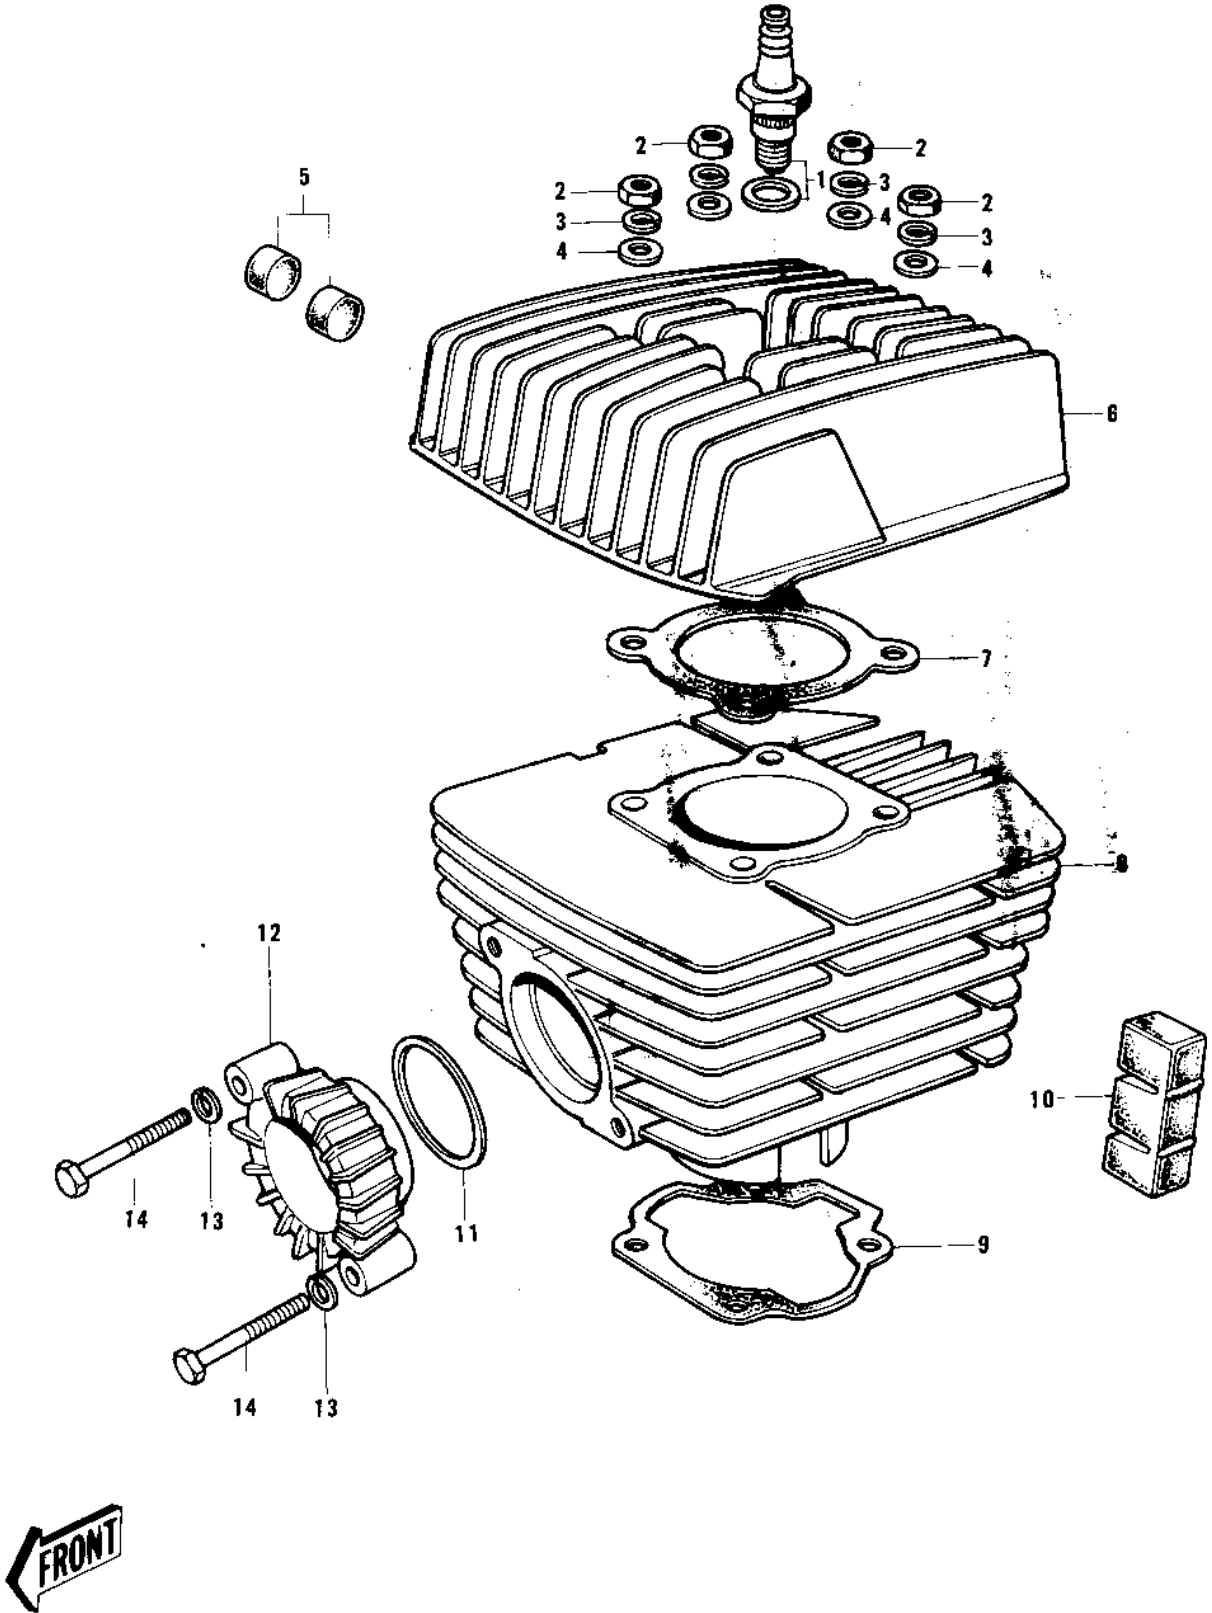

# 1976 KH100-B7 PARTS DIAGRAM

CYLINDER HEAD/CYLINDER

## 1976 KH100-B7 PARTS LIST

### CYLINDER HEAD/CYLINDER

ITEM NAME	PART NUMBER	QUANTITY
SPARK PLUGS B8HC (Ref # 1)	92070-010	1
SPARK PLUG B8HS (Ref # 1)	B8HS	1
NUT,8MM (Ref # 2)	311B0800	4
WASHER SPRING 8MM (Ref # 3)	461F0800	4
WASHER PLAIN 8MM (Ref # 4)	410B0800	4
DAMPER RUBBER (Ref # 5)	92075-074	8
CYLINDER HEAD (Ref # 6)	11001-075	1
GASKET CYLINDER HEAD (Ref # 7)	11004-033	1
CYLINDER,BLACK (Ref # 8)	11005-1027	1
GASKET,CYLINDER BASE (Ref # 9)	11060-1200	1
DAMPER RUBBER,CYLIND (Ref # 10)	92075-170	2
GASKET,EXHAUST PIPE (Ref # 11)	11009-1992	1
CLAMP EXHAUST PIPE (Ref # 12)	18069-004	1
WASHER SPRING 6MM (Ref # 13)	461F0600	2
BOLT,HEX HEAD,6X50 (Ref # 14)	110G0650	2