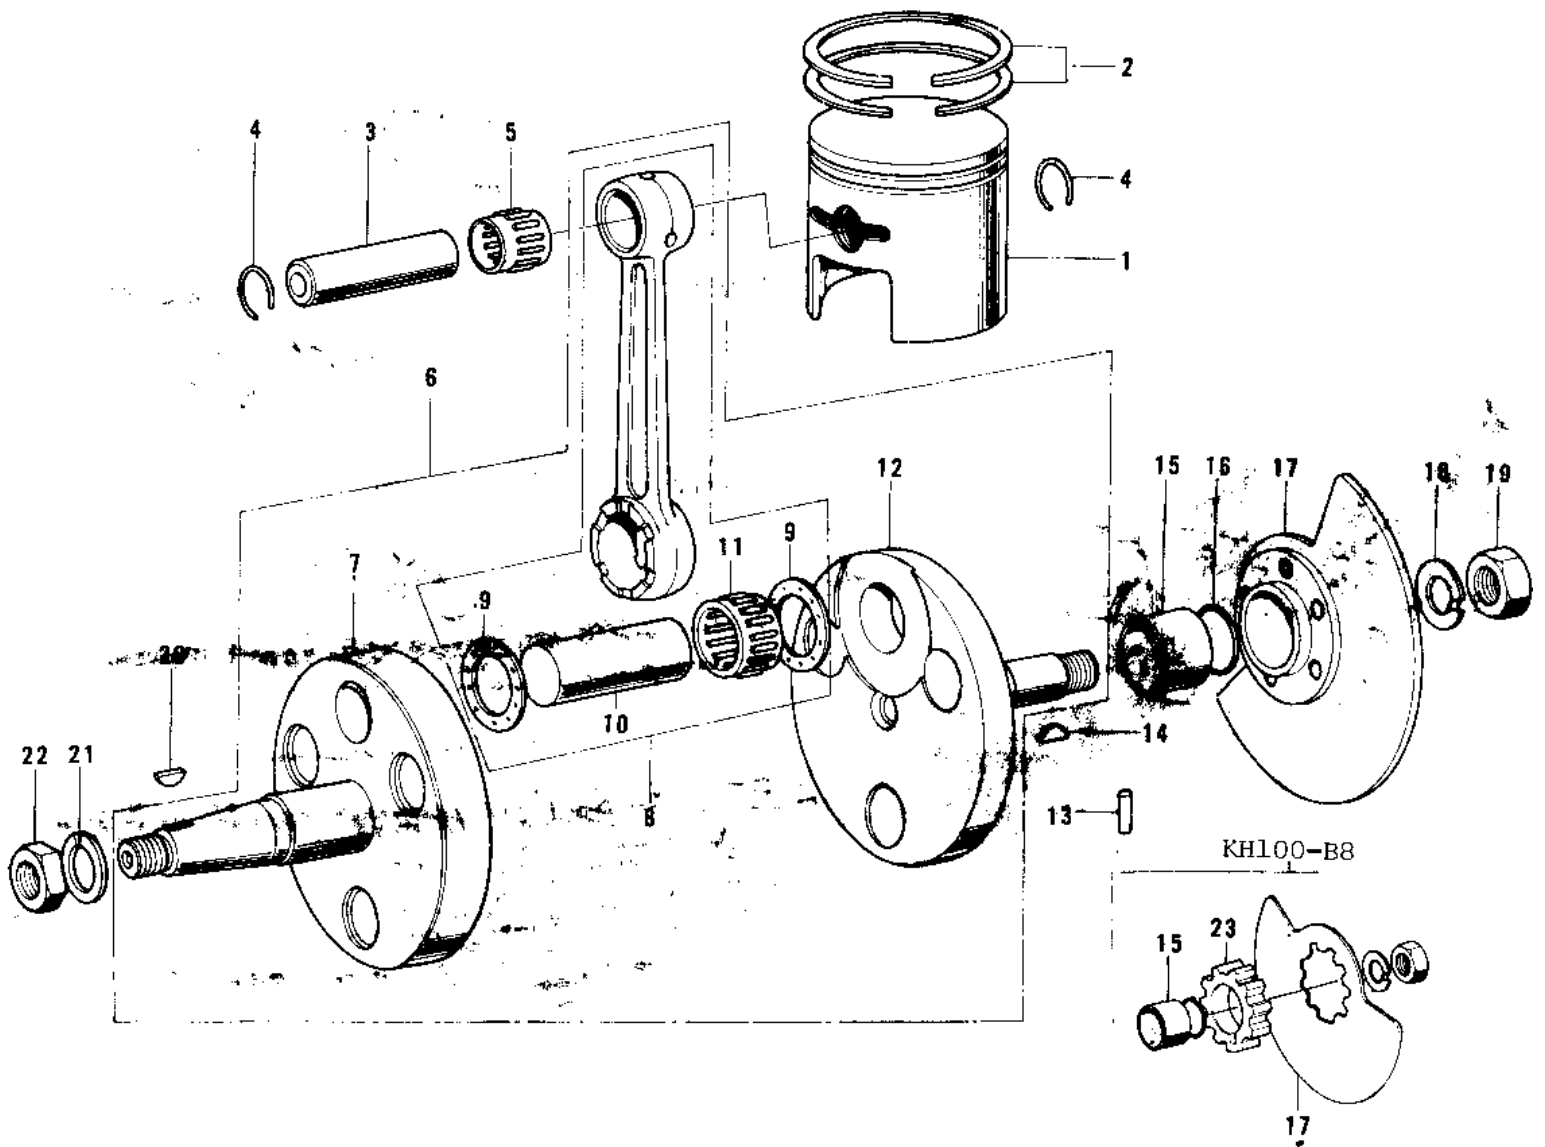

1976 KH100-B7 PARTS DIAGRAM

CRANKSHAFT/PISTON/ROTARY VALVE

1976 KH100-B7 PARTS LIST

CRANKSHAFT/PISTON/ROTARY VALVE

ITEM NAME	PART NUMBER	QUANTITY
PISTON,STD (Ref # 1)	13001-057	1
PISTON.0.020 O.S (Ref # 1)	13029-059	(1
PISTON,0.040 O-S (Ref # 1)	13027-057	(1
RING SET,STD (Ref # 2)	13008-043	1
RING NET,0.020 O.S (Ref # 2)	13025-047	(1
RING NET,0.040 O.S (Ref # 2)	13024-050	(1
PIN-PISTON (Ref # 3)	13002-003	1
CIRCLIP PISTON PIN (Ref # 4)	92036-003	2
BEARING,SMALL END (Ref # 5)	13033-030	1
CRANK&CONROD ASSY (Ref # 6)	13036-043	1
CRANK&CONROD ASSY (Ref # 6)	13036-043	1
CRANKSHAFT,L.H (Ref # 7)	13037-053	1
CRANKSHAFT,LH (Ref # 7)	13037-1136	1
CONNECTING ROD SET (Ref # 8)	13044-5015	1
WASHER-SIDE (Ref # 9)	92025-047	2
CRANK PIN (Ref # 10)	13035-025	1
BEARING,BIG END (Ref # 11)	13034-034	1
CRANK SHAFT,R.H (Ref # 12)	13038-049	1
CRANKSHAFT,RH (Ref # 12)	13037-1135	1
PIN DOWEL 4X10 (Ref # 13)	610A0410	1
WOODRUFF KEY PRY PINI (Ref # 14)	92038-003	1
COLLAR CRANKSHAFT (Ref # 15)	92027-022	1
COLLAR,CRANKSHAFT (Ref # 15)	92027-285	1
"O" RING,16MM (Ref # 16)	670B2016	1
VALVE ROTARY DISC (Ref # 17)	12001-004	1
VALVE,ROTARY DISC (Ref # 17)	12002-030	1
WASHER LOCK 12MM (Ref # 18)	92024-003	1
NUT 12MM (Ref # 19)	92015-006	1
WOODRUFF KEY (Ref # 20)	510A3200	1

1976 KH100-B7 PARTS LIST

CRANKSHAFT/PISTON/ROTARY VALVE

ITEM NAME	PART NUMBER	QUANTITY
WASHER SPRING 10MM (Ref # 21)	461F1000	1
NUT,10MM (Ref # 22)	314B1000	1
COLLAR,ROTARY VALVE (Ref # 23)	92027-1245	1