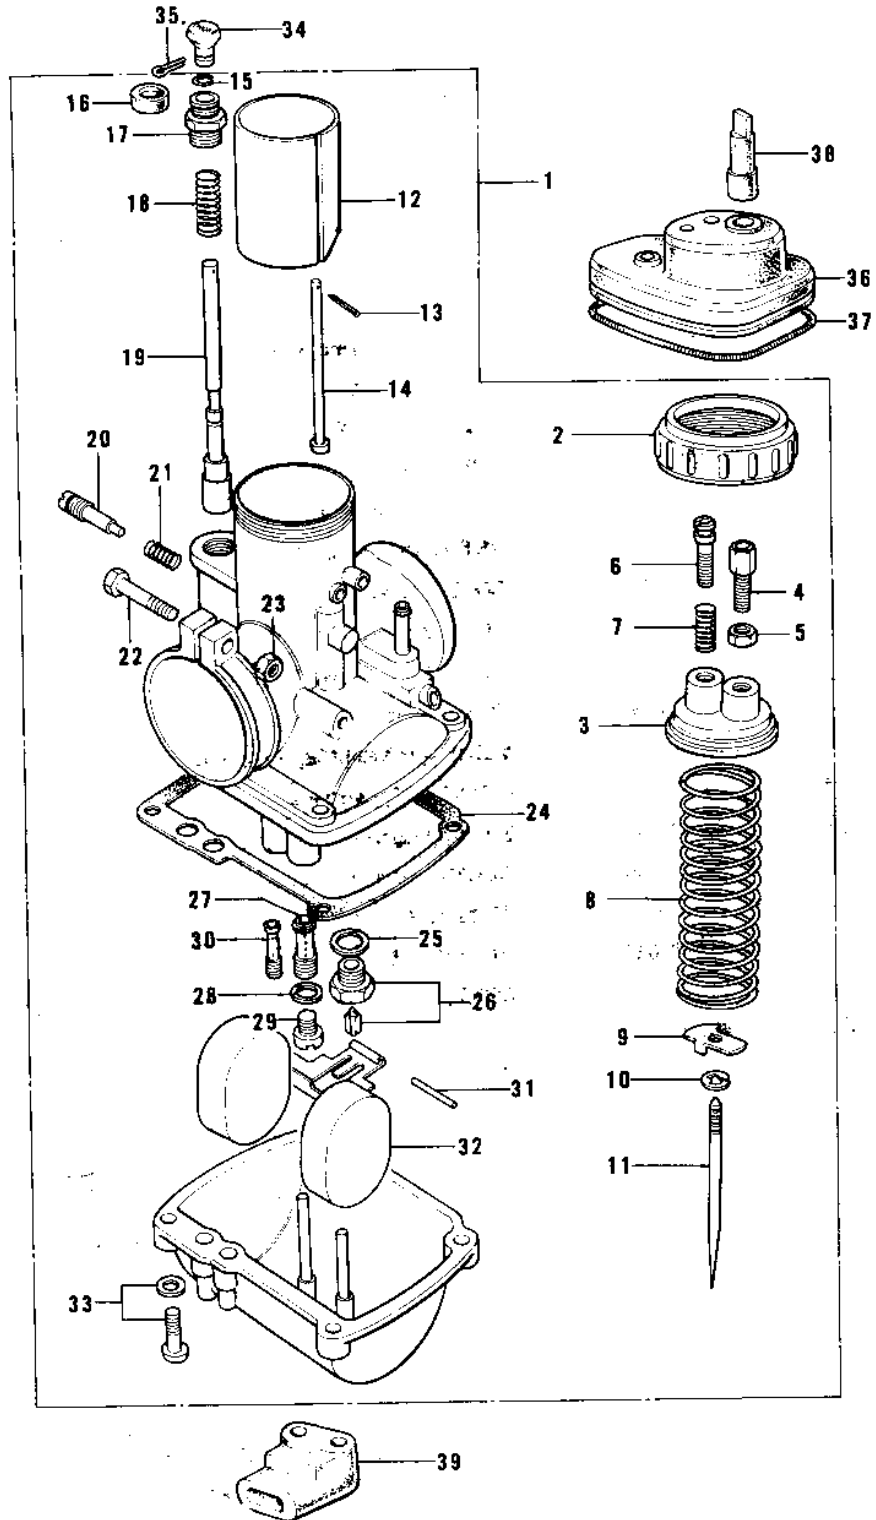

# 1976 KH100-B7 PARTS DIAGRAM

CARBURETOR

# 1976 KH100-B7 PARTS LIST

## CARBURETOR

ITEM NAME	PART NUMBER	QUANTITY
CARBURETOR ASSY, (Ref # 1)	16001-230	1
CAP MIXING CHAMBER (Ref # 2)	16004-010	1
TOP MIXING CHAMBER (Ref # 3)	16005-005	1
CABLE ADJUSTER (Ref # 4)	16002-002	1
ADJUSTER,CABLE (Ref # 4)	16002-017	1
NUT CABLE ADJUST LOCK (Ref # 5)	16003-004	1
SCREW,THROTTLE STOP (Ref # 6)	16021-002	1
SPRING THR STOP SCREW (Ref # 7)	16022-005	1
SPRING THROTTLE VALVE (Ref # 8)	16006-013	1
SPRING SEAT,THRTL TL (Ref # 9)	16007-020	1
CIRCLIP (Ref # 10)	16008-010	1
JET NEEDLE 4EJ7 (Ref # 11)	16009-059	1
VALVE, THROTTLE CA, 2.0 (Ref # 12)	16025-057	1
PIN COTTER 1.2X10 (Ref # 13)	550D1210	1
ROD,THROTTLE VLV STP (Ref # 14)	16024-012	1
CIRCLIP (Ref # 15)	92037-1077	1
CAP,STARTER PLUNGER (Ref # 16)	16036-012	1
CAP,STARTER PLUNGER (Ref # 17)	16012-021	1
SPRING,STARTER PLUNGR (Ref # 18)	16013-010	1
PLUNGER,STARTER (Ref # 19)	16016-012	1
SCREW PILOT AIR ADJST (Ref # 20)	16014-002	1
SPRING-THR STOP SCREW (Ref # 21)	16022-007	1
SCREW CLAMP (Ref # 22)	16010-004	1
NUT 6MM (Ref # 23)	311B0600	1
NUT 6MM (Ref # 23)	311B0600	1
GASKET,FLOAT CHAMBER (Ref # 24)	16019-021	1
WASHER VALVE SEAT (Ref # 25)	16029-002	1
FLOAT VALVE ASSY (Ref # 26)	16030-001	1
FLOAT VALVE ASSY (Ref # 26)	16030-009	1

### CARBURETOR

ITEM NAME	PART NUMBER	QUANTITY
NEEDLE JET 0-2 (Ref # 27)	16017-068	1
WASHER MAIN JET (Ref # 28)	16034-001	1
MAIN JET,#77.5R (Ref # 29)	92063-1032	1
PILOT JET #17.5 ISO (Ref # 30)	92064-020	1
FLOAT PIN (Ref # 31)	16032-003	1
FLOAT (Ref # 32)	16031-015	1
SCREW-FLOAT CHAMBER (Ref # 33)	16033-012	4
KNOB,CARBURETOR (Ref # 34)	92077-022	1
PIN COTTER 1.6X15 (Ref # 35)	550D1615	1
CAP,CARBURETOR (Ref # 36)	14038-035	1
SPRING COIL (Ref # 37)	92081-047	1
PLUG,CARBURETOR CAP (Ref # 38)	16147-001	1
GROMMET,OVER FLOW (Ref # 39)	16136-007	1