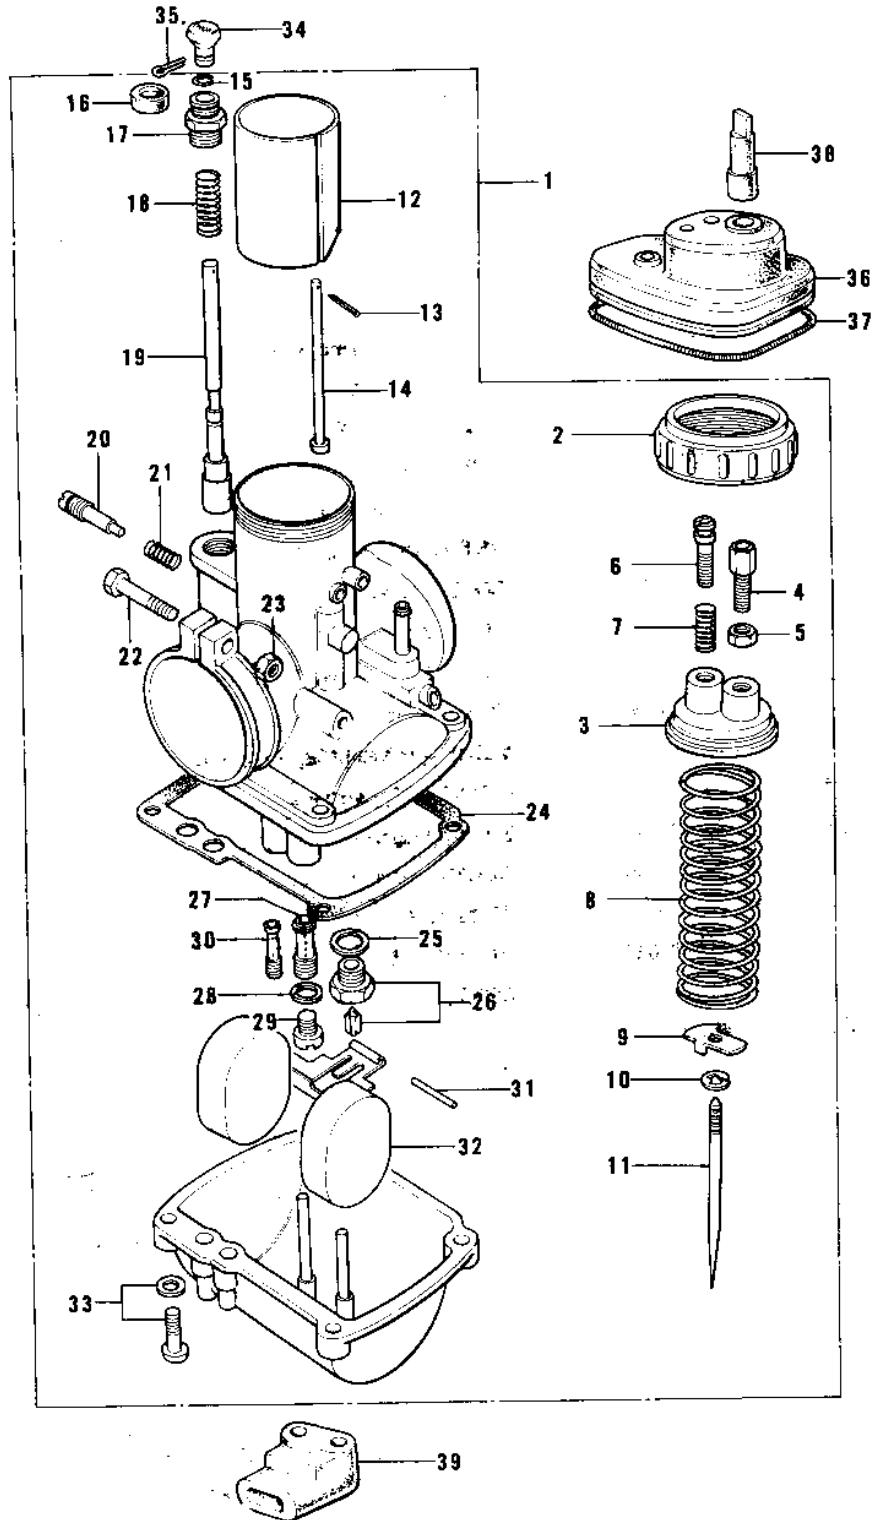

1976 KH100-B7 PARTS DIAGRAM

CARBURETOR

1976 KH100-B7 PARTS LIST

CARBURETOR

ITEM NAME	PART NUMBER	QUANTITY
CARBURETOR ASSY, (Ref # 1)	16001-230	1
CAP MIXING CHAMBER (Ref # 2)	16004-010	1
TOP MIXING CHAMBER (Ref # 3)	16005-005	1
CABLE ADJUSTER (Ref # 4)	16002-002	1
ADJUSTER,CABLE (Ref # 4)	16002-017	1
NUT CABLE ADJUST LOCK (Ref # 5)	16003-004	1
SCREW,THROTTLE STOP (Ref # 6)	16021-002	1
SPRING THR STOP SCREW (Ref # 7)	16022-005	1
SPRING THROTTLE VALVE (Ref # 8)	16006-013	1
SPRING SEAT,THRTL TL (Ref # 9)	16007-020	1
CIRCLIP (Ref # 10)	16008-010	1
JET NEEDLE 4EJ7 (Ref # 11)	16009-059	1
VALVE, THROTTLE CA, 2.0 (Ref # 12)	16025-057	1
PIN COTTER 1.2X10 (Ref # 13)	550D1210	1
ROD,THROTTLE VLV STP (Ref # 14)	16024-012	1
CIRCLIP (Ref # 15)	92037-1077	1
CAP,STARTER PLUNGER (Ref # 16)	16036-012	1
CAP,STARTER PLUNGER (Ref # 17)	16012-021	1
SPRING,STARTER PLUNGR (Ref # 18)	16013-010	1
PLUNGER,STARTER (Ref # 19)	16016-012	1
SCREW PILOT AIR ADJST (Ref # 20)	16014-002	1
SPRING-THR STOP SCREW (Ref # 21)	16022-007	1
SCREW CLAMP (Ref # 22)	16010-004	1
NUT 6MM (Ref # 23)	311B0600	1
NUT 6MM (Ref # 23)	311B0600	1
GASKET,FLOAT CHAMBER (Ref # 24)	16019-021	1
WASHER VALVE SEAT (Ref # 25)	16029-002	1
FLOAT VALVE ASSY (Ref # 26)	16030-001	1
FLOAT VALVE ASSY (Ref # 26)	16030-009	1

1976 KH100-B7 PARTS LIST

CARBURETOR

ITEM NAME	PART NUMBER	QUANTITY
NEEDLE JET 0-2 (Ref # 27)	16017-068	1
WASHER MAIN JET (Ref # 28)	16034-001	1
MAIN JET,#77.5R (Ref # 29)	92063-1032	1
PILOT JET #17.5 ISO (Ref # 30)	92064-020	1
FLOAT PIN (Ref # 31)	16032-003	1
FLOAT (Ref # 32)	16031-015	1
SCREW-FLOAT CHAMBER (Ref # 33)	16033-012	4
KNOB,CARBURETOR (Ref # 34)	92077-022	1
PIN COTTER 1.6X15 (Ref # 35)	550D1615	1
CAP,CARBURETOR (Ref # 36)	14038-035	1
SPRING COIL (Ref # 37)	92081-047	1
PLUG,CARBURETOR CAP (Ref # 38)	16147-001	1
GROMMET,OVER FLOW (Ref # 39)	16136-007	1