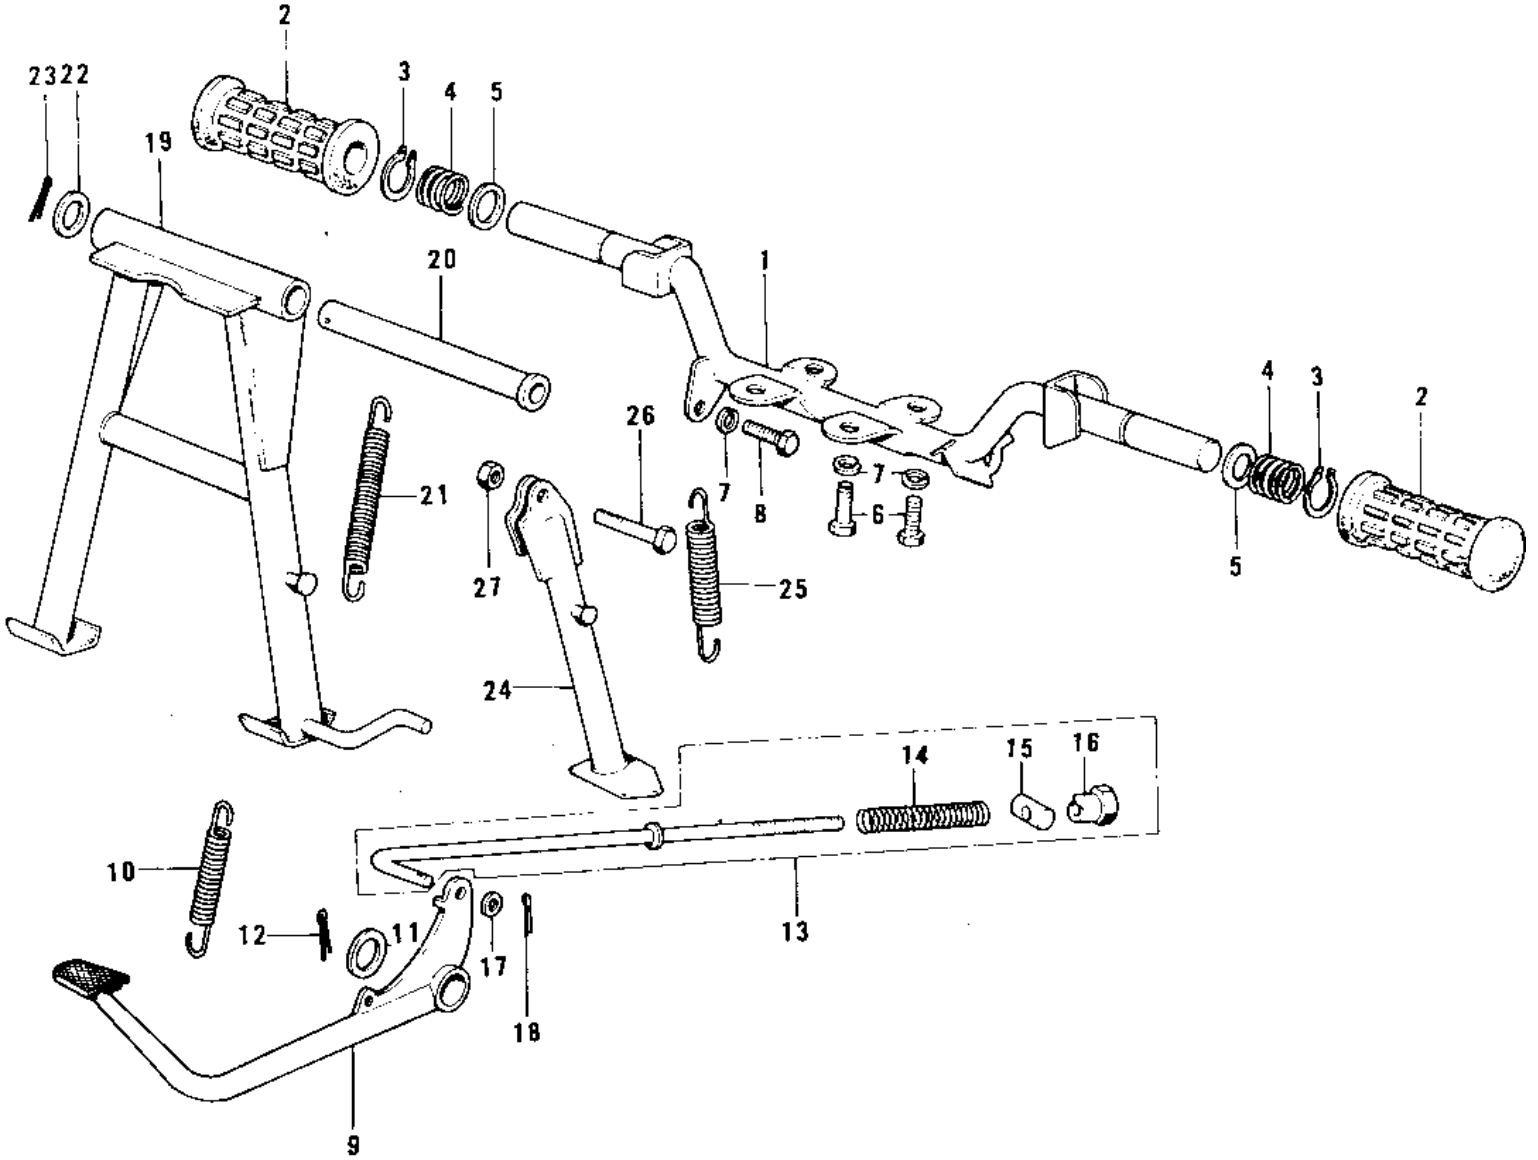

# 1976 KH100-B7 PARTS DIAGRAM

FOOTRESTS/STANDS/BRAKE PEDAL

# 1976 KH100-B7 PARTS LIST

## FOOTRESTS/STANDS/BRAKE PEDAL

ITEM NAME	PART NUMBER	QUANTITY
BAR,FOOTREST (Ref # 1)	34002-048	1
RUBBER FOOTREST (Ref # 2)	92076-006	2
CIRCLIP 16MM (Ref # 3)	480J1600	2
SPRING FOOTREST PEG (Ref # 4)	34006-002	2
WASHER FOLDING PEG (Ref # 5)	92022-049	2
BOLT-SMALL-UPSET,8X16 (Ref # 6)	115G0816	4
BOLT HEX HEAD 8X16 (Ref # 6)	116B0816	AL
WASHER SPRING 8MM (Ref # 7)	461F0800	5
BOLT,8X20 (Ref # 8)	115G0820	1
BOLT,8X20 (Ref # 8)	115G0820	AL
PEDAL BRAKE (Ref # 9)	43001-014	1
SPRING BRAKE PEDAL (Ref # 10)	43005-005	1
WASHER BRAKE PEDAL (Ref # 11)	92022-085	1
PIN COTTER 3.0X30 (Ref # 12)	550D3030	1
BRAKE ROD ASSY (Ref # 13)	43010-5003	1
SPRING,BRAKE ROD (Ref # 14)	43012-001	1
PIN BRAKE (Ref # 15)	92043-039	1
NUT-BRAKE ROD ADJUST (Ref # 16)	92015-042	1
WASHER PLAIN 6MM (Ref # 17)	410B0600	1
PIN COTTER 2.0X15 (Ref # 18)	550D2015	1
STAND-MAIN (Ref # 19)	34011-1045	1
SHAFT MAIN STAND (Ref # 20)	34019-006	1
SPRING MAIN STAND (Ref # 21)	34023-005	1
WASHER BRAKE PEDAL (Ref # 22)	92022-085	1
PIN COTTER 3.0X30 (Ref # 23)	550D3030	1
STAND-SIDE (Ref # 24)	34024-053	1
STAND-SIDE (Ref # 24)	34024-053	1
SPRING,SIDE STAND (Ref # 25)	34025-001	1
SPRING,SIDE STAND (Ref # 25)	34025-005	1