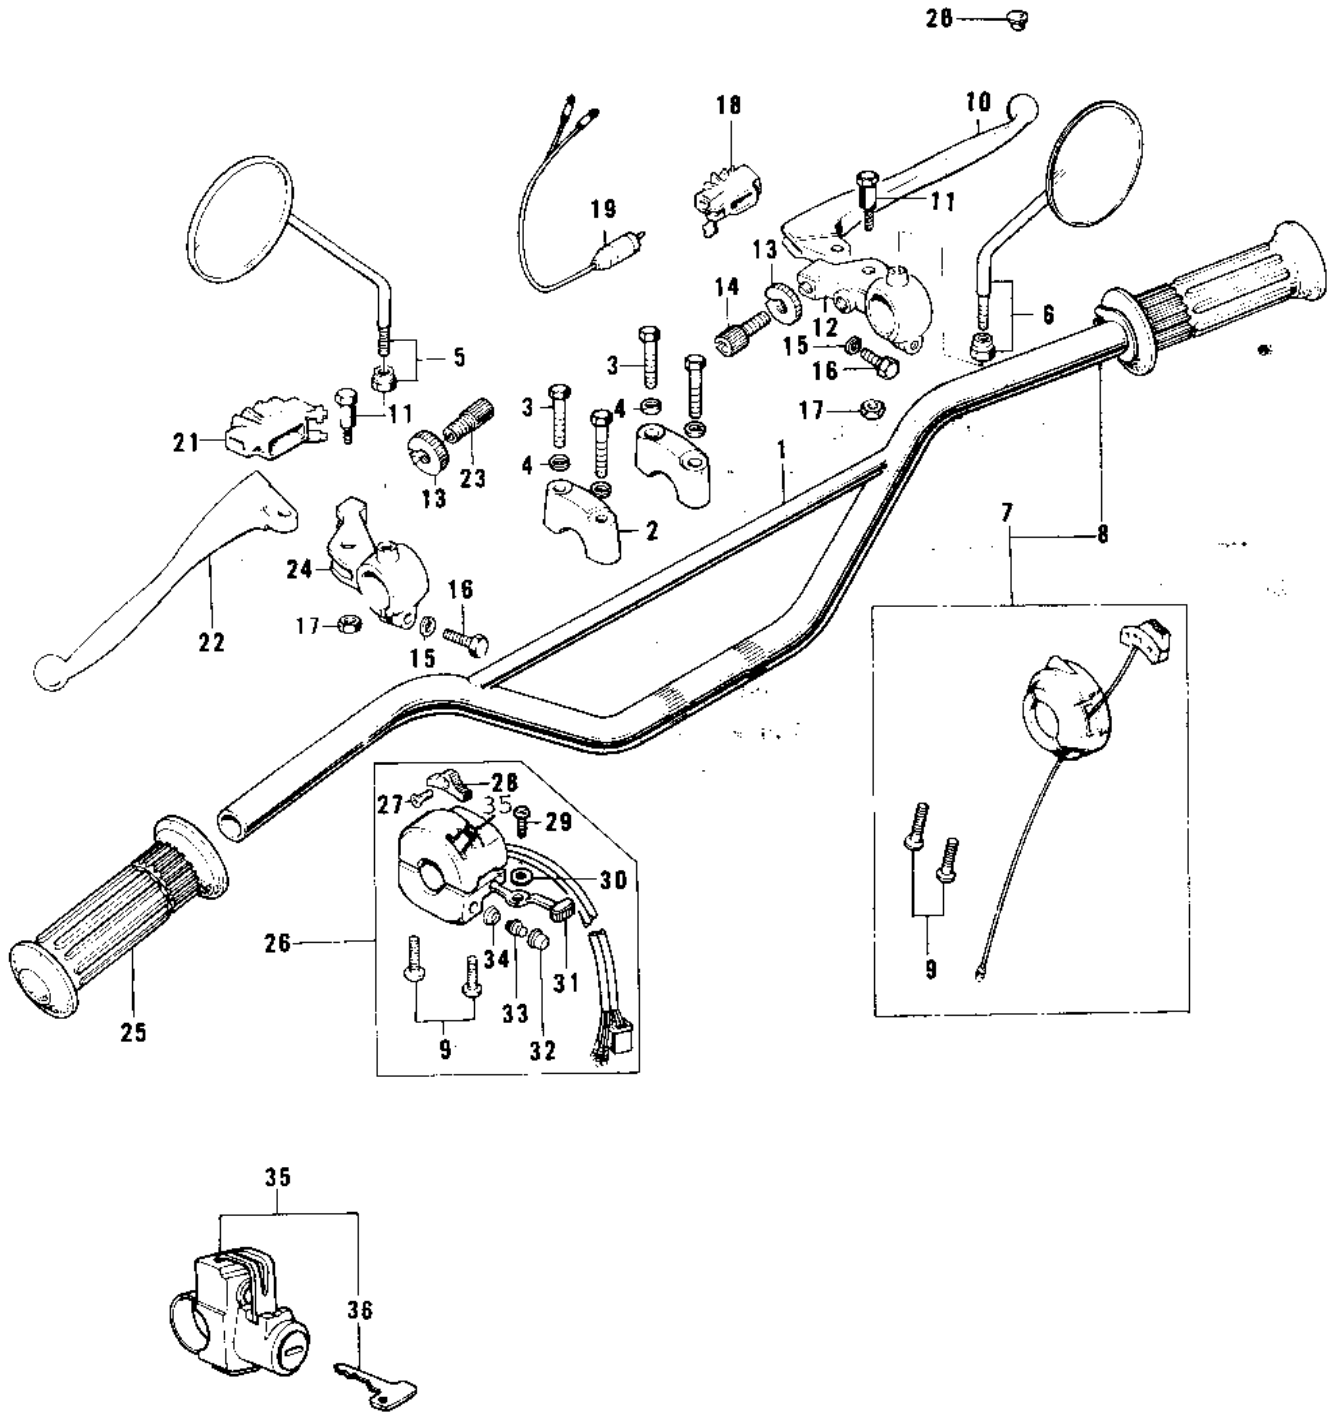

1976 KH100-B7 PARTS DIAGRAM

HANDLEBAR

1976 KH100-B7 PARTS LIST

HANDLEBAR

ITEM NAME	PART NUMBER	QUANTITY
HANDLEBAR (Ref # 1)	46003-035	1
HOLDER UPPER HANDLEBAR (Ref # 2)	46012-004	2
BOLT 8X38 (Ref # 3)	92001-1405	4
WASHER SPRING 8MM (Ref # 4)	461F0800	4
REAR VIEW MIRROR,L.H (Ref # 5)	56003-009	1
REAR VIEW MIRROR,R.H (Ref # 6)	56002-020	1
CASE ASSY,R.H (Ref # 7)	46018-047	1
GRIP ASSY,THROTTLE (Ref # 8)	46019-039	1
SCREW-PAN-CROS,5X25 (Ref # 9)	220B0525	4
LEVER FRONT BRAKE (Ref # 10)	46058-004	1
BOLT,HEX HEAD,5X22 (Ref # 11)	92007-046	2
HOLDER-FR BRK LEV,BLK (Ref # 12)	46060-009-21	1
NUT-LOCK (Ref # 13)	46056-005	2
SCREW,CABLE ADJUST (Ref # 14)	46055-010	1
SCREW CABLE ADJUST (Ref # 14)	46055-003	1
WASHER PLAIN 6MM (Ref # 15)	410B0600	2
BOLT HEX HEAD 6X25 (Ref # 16)	110N0625	2
NUT-LOCK,5MM (Ref # 17)	92019-014	2
BOOTS,LEVER HOLDER (Ref # 18)	49006-1017	1
SWITCH-FR. BRAKE LAMP (Ref # 19)	27021-004	1
CAP-RR VIEW MIRROR (Ref # 20)	92102-009	1
BOOTS,LEVER HOLDER (Ref # 21)	49006-1017	1
LEVER-CLUTCH (Ref # 22)	46092-015	1
SCREW CABLE ADJUST (Ref # 23)	46055-003	1
HOLDER-CLUTCH LEV,BLK (Ref # 24)	46094-011-21	1
RUBBER,L.H GRIP (Ref # 25)	46075-029	1
CASE ASSY,L.H (Ref # 26)	46091-040	1
L.H GRIP SWITCH KIT (Ref # 27,28,)	99990-531	1
SCREW CNTSNK HD 3X8 (Ref # 27)	221B0308A	1